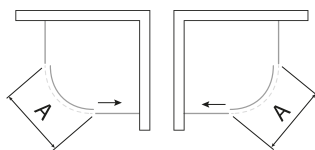

S6 ENCLOSURES

SINGLE DOOR QUADRANT

- > Up to 6mm thick toughened safety glass
- > 1850mm tall
- > Universal design for left or right hand openings
- > Acqua shield glass treatment
- > Lifetime guarantee
- > Smooth sliding action
- > Large adjustment for out of true walls and easy installation
- > 550mm radius

Size	Width mm	Opening Size (A)	Price Inc VAT	Code
800 x 800	770 - 790mm	420mm	£530.00	S6-GLASS007
900 x 900	870 - 890mm	440 mm	£585.00	S6-GLASS008
900 x 760	870 - 890mm 730 - 750mm	440 mm	£565.00	S6-GLASS009
1000 x 800	970 - 990mm 770 - 790mm	420mm	£585.00	S6-GLASS010
1200 x 800	1170 - 1190mm 770 - 790mm	420mm	£620.00	S6-GLASS011
1200 x 900	1170 - 1190mm 870 - 890mm	440mm	£640.00	S6-GLASS012