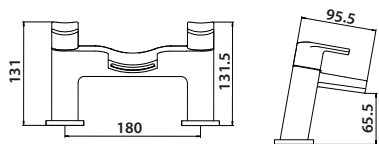

Bath Filler