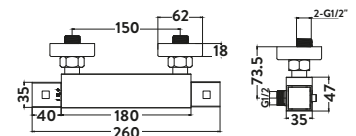

EXPOSED BAR VALVES

Round Exposed Valve

£139.00

BARVALVE002

Operating Pressure 0.5Bar

£139.00

BARVALVE001

£320.00

TRADVALVE-BTM

Operating Pressure 0.5 Bar

£156.00

BARVALVE005

Cool Touch

Operating Pressure 0.5 Bar

£156.00

BARVALVE006

Cool Touch

Operating Pressure 0.5 Bar

£181.00

BARVALVEBLK001ORB

Cool Touch

Operating Pressure 0.5 Bar

£181.00

BARVALVEBLK002ORB

Cool Touch

Operating Pressure 0.5 Bar