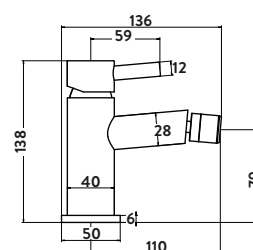

Bidet Mixer