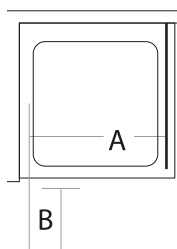

EXTENSION PROFILE

Adds 20mm per profile	Price Inc VAT	Code
	£86.00	SCUEXT

Size	A	B
760	530mm	295mm
800	575mm	315mm
900	675mm	365mm

- **A** Door opening
- **B** Protrusion into room