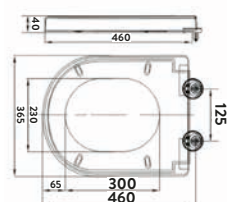

Black push button for ceramic cisterns and black toilet hinge cover caps

BLACK-COVER&BUTTON	£22.00
-------------------------------	---------------

Rimless Open Back Pan & Cistern

Rimless Back to Wall Pan