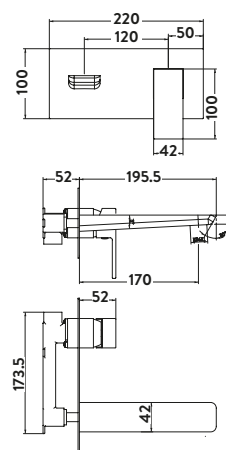

Wall Mounted Bath and Basin Mixers