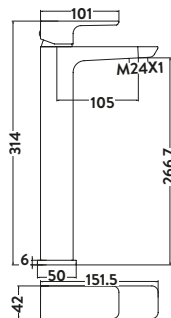

Tall Basin Mixer