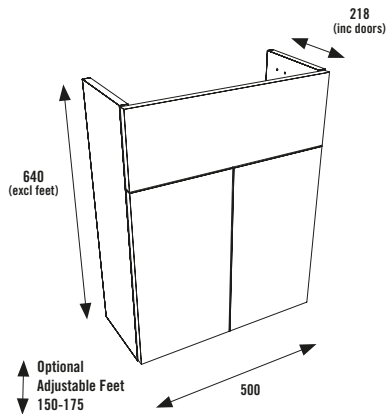

Sonoma Oak

Supermatt Stone Grey

Please state both carcass and door codes when ordering

Total £405.00

Carcass
£239.00

Door Pack
£166.00

500 SLIM BASIN UNIT

Option to install Floor Standing or Wall Hung