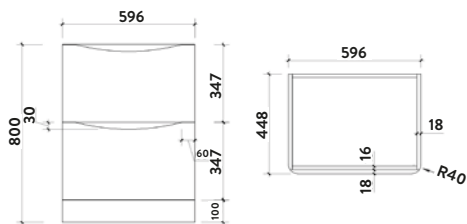

BELLA 600 FLOOR CABINET WITH BASIN

High Gloss White

600w x 800h x 450d

PAINT-BELLA-600FLOORCAB-GWTE
600mm Wall Cabinet £619.00

BELLA-600BASIN
600mm Basin £290.00

Combined £909.00