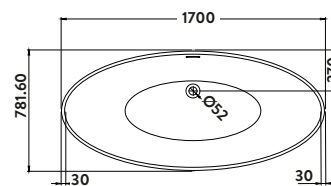

ARUBA

Aruba

Gloss White 1700 x 800

£1,989.00

BATH-ARUBA

(Price includes white overflow and waste)

- > Smooth flowing curves are created using two Lucite acrylic sheets that are carefully bonded together using a highly skilled technique.
- > Fully encapsulated baseboards and adjustable feet provide a stable and secure base, even on uneven floors.
- > For use with freestanding taps only