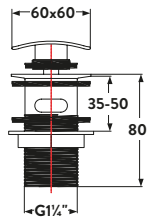

SLOTTED BASIN WASTES

Square Dome Slotted Sprung Basin Waste

£26.00

WASTE94