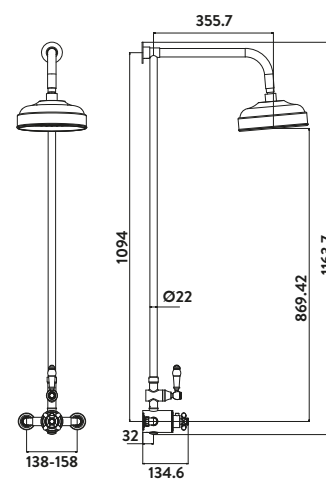

TRADITIONAL

Traditional Rigid Riser Shower with Fixed Head

£460.00

Code SHOWER005

Operating Pressure 0.5 Bar

- > Traditional raincan shower head
- > Period ceramic details on the handles and the valve body