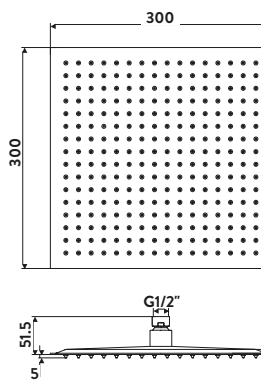

SHOWER HEADS & ARMS

£119.00

SH006
200mm Round

£98.00

WALLARM003
Pivots from Wall Joint

200mm

300mm

400mm

Chrome Round Shower Heads

SH002	Round Fixed Head 200mm	£59.00
SH005	Round Fixed Head 300mm	£117.00
SH008	Round Fixed Head 400mm	£133.00

Operating Pressure 0.2 Bar

Black Round Shower Heads

BLACK013ORB	Round Fixed Head 200mm	£59.00
BLACK014ORB	Round Fixed Head 300mm	£117.00

Operating Pressure 0.2 Bar

200mm

300mm

400mm

Chrome Square Shower Head

SH003	Square Shower Head 200mm	£75.00
SH004	Square Shower Head 300mm	£146.00
SH009	Square Shower Head 400mm	£161.00

Operating Pressure 0.2 Bar

Black Square Shower Heads

BLACK006ORB	Square Shower Head 200mm	£75.00
BLACK007ORB	Square Shower Head 300mm	£145.00

Operating Pressure 0.2 Bar