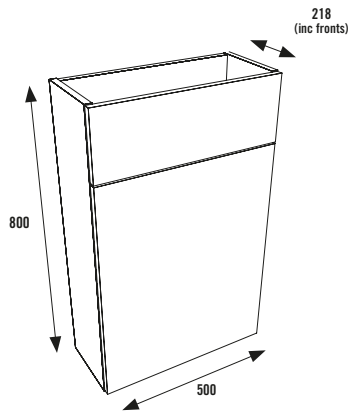

500 SLIM WC UNIT

CARCASS OPTIONS

- Oak
  BNG5 - 01
- Matt Dark Grey
  BNG5 - 02
- Matt White
  BNG5 - 03

TRADITIONAL DOORS

- Painted Oak Dark Grey
  BNG5 - PODGT
- Painted Oak Mussel
  BNG5 - POMT
- Supermatt Stone Grey
  BNG5 - STOT
- Supermatt Indigo
  BNG5 - INDT

MODERN DOORS

- Gloss White
  BNG5 - GLWS
- Gloss Light Grey
  BNG5 - GLGS
- Matt Grey
  BNG5 - MDGS
- Sonoma Oak
  BNG5 - SONS
- Supermatt Stone Grey
  BNG5 - STOS

Please state both carcass and door codes when ordering	Total £414.00	Carcass £262.00	Door Pack £135.00