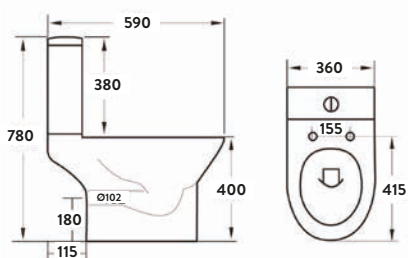

Rimless Open Back Pan & Cistern