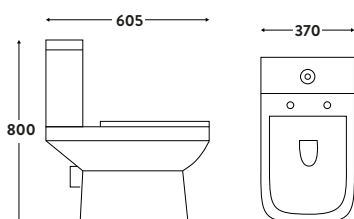

Rimless WC Pan including Cistern