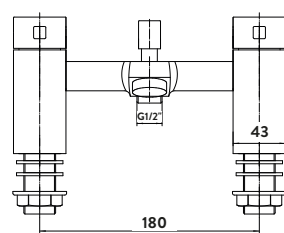

Bath Shower Mixer