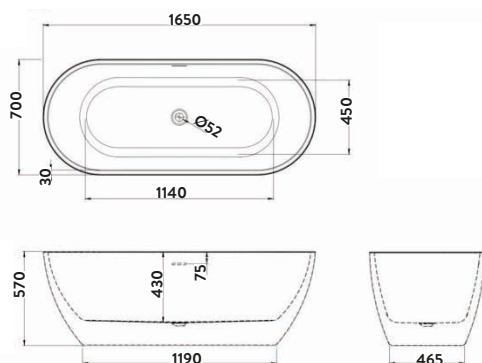

BATH-FORM

(Price includes white overflow and waste)