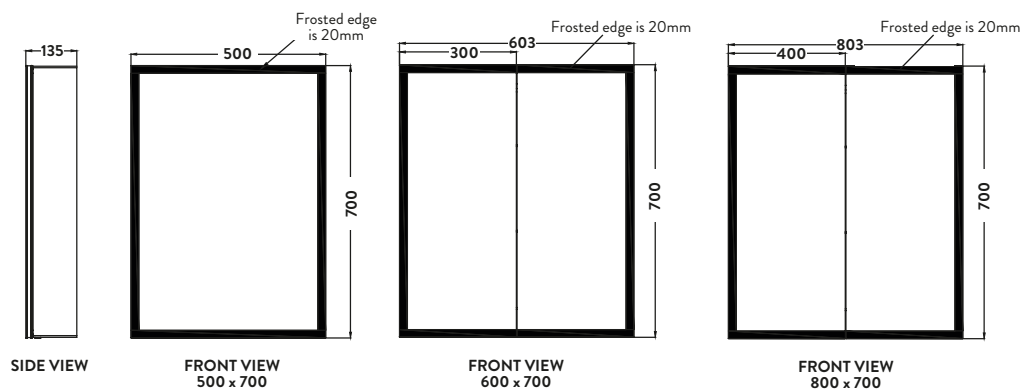

Mia LED Mirror with Demister Pad and Shaver Socket - Double Door 800 x 700mm

£1,011.00

MIA-800x700-CAB