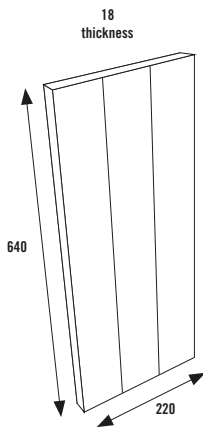

Gloss White

Sonoma Oak

Gloss Light Grey

Supermatt Stone Grey

Matt Grey

Price
£135.00

WALL END PANEL

TRADITIONAL PANELS