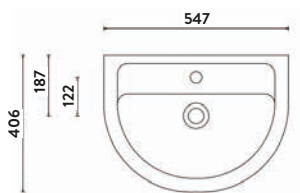

550 Basin & Pedestal