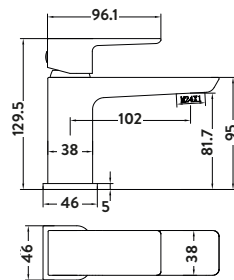

Mini Mono Basin Mixer