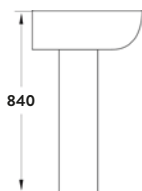

Basin & Pedestal