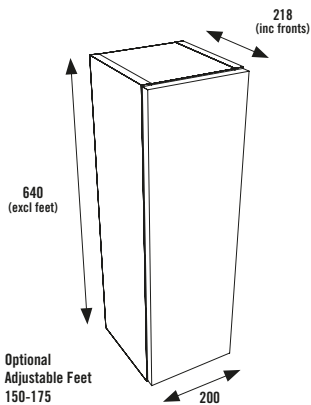

200 SLIM 1 DOOR UNIT

Option to install Floor Standing or Wall Hung

CARCASS OPTIONS

- Oak
  BNB2 - 01
- Matt Dark Grey
  BNB2 - 02
- Matt White
  BNB2 - 03

TRADITIONAL PANELS

- Painted Oak Dark Grey
  BNB2 - PODGT
- Painted Oak Mussel
  BNB2 - POMT
- Supermatt Stone Grey
  BNB2 - STOT
- Supermatt Indigo
  BNB2 - INDT

MODERN PANELS

- Gloss White
  BNB2 - GLWS
- Gloss Light Grey
  BNB2 - GLGS
- Matt Grey
  BNB2 - MDGS
- Sonoma Oak
  BNB2 - SONS
- Supermatt Stone Grey
  BNB2 - STOS

Please state both carcass and door codes when ordering	Total £293.00	Carcass £210.00	Front Panel Pack £83.00