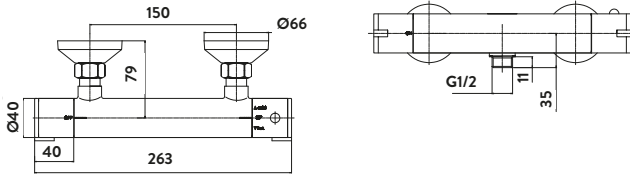

£139.00

BARVALVE002

Operating Pressure 0.5Bar

Square Exposed Valve