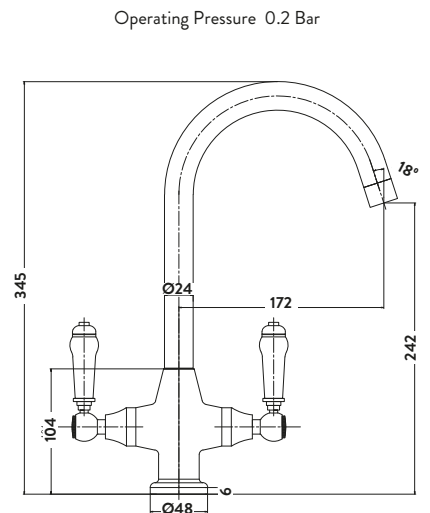

KITCHEN TAPS

FLUSSO

KT39

NICK39

HARROGATE

KT13

NICK13