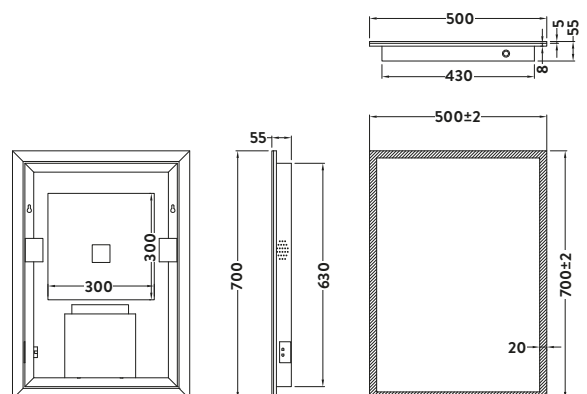

Mosca LED Mirror with Demister Pad and Shaver Socket and Bluetooth™ 500x700mm

£633.00

MIRROR04USB

MONO MIRRORS

Mono Black Soft Square Mirror With Shelf

500 x 900mm

£283.00

REFLECTION002