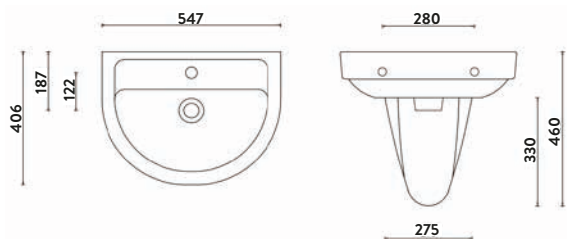

550 Basin & Semi Pedestal