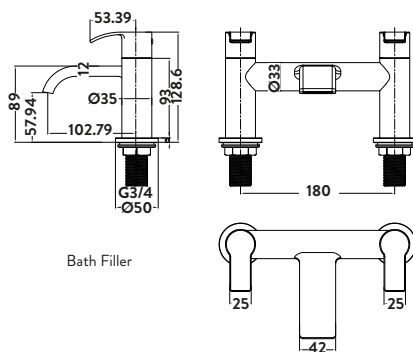

Mono Basin Mixer

Bath Filler

Bath Shower Mixer

MIAMI

Mono Basin Mixer

£177.00

TAP121

Provided with push waste
Operating Pressure 0.2 Bar