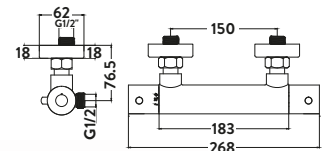

Round Exposed Thermostatic Valve Chrome

£156.00

BARVALVE005

Cool Touch

Operating Pressure 0.5 Bar