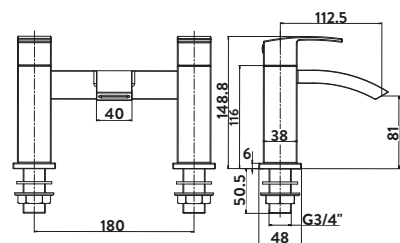

£285.00

BLACK254ORB

With diverter
Operating pressure 0.2 bar

Mini Mono Basin Mixer

Mono Basin Mixer

Tall Mono Basin Mixer

Wall Mounted Basin Mixer

Bath Filler