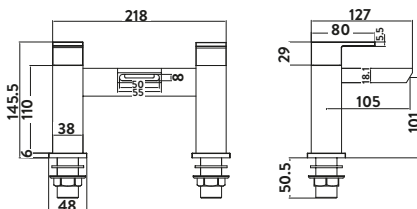

£236.00

TAP112

Operating Pressure 0.5 Bar

Bath Shower Mixer

£271.00

TAP113

Provided with Shower Kit & Wall Bracket
Operating Pressure 0.5 Bar

Mono Basin Mixer