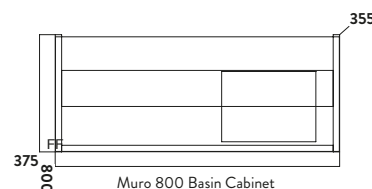

500w x 375h x 355d

MURO-500BASINCAB-GWTE	
500mm Basin Cabinet	£418.00
MURO-500WHBASIN	
500mm Basin	£146.00
Combined	£564.00

600w x 375h x 355d

MURO-600BASINCAB-GWTE	
600mm Basin Cabinet	£458.00
MURO-600WHBASIN	
600mm Basin	£170.00
Combined	£628.00

800w x 375h x 355d

MURO-800BASINCAB-GWTE	
800mm Basin Cabinet	£538.00
MURO-800WHBASIN	
800mm Basin	£194.00
Combined	£732.00

500w x 375h x 355d

MURO-500BASINCAB-MATTGREY	
500mm Basin Cabinet	£418.00
MURO-500WHBASIN	
500mm Basin	£146.00
Combined	£564.00

600w x 375h x 355d

MURO-600BASINCAB-MATTGREY	
600mm Basin Cabinet	£458.00
MURO-600WHBASIN	
600mm Basin	£170.00
Combined	£628.00

800w x 375h x 355d

MURO-800BASINCAB-MATTGREY	
800mm Basin Cabinet	£538.00
MURO-800WHBASIN	
800mm Basin	£194.00
Combined	£732.00

500w x 830h x 255d

MURO-WCUNIT-GWTE	£291.00

300w x 1200h x 265d
Can be hung so doors hinge on left or right edge

MURO-TALLBOY-GWTE	£436.00

500w x 830h x 255d

MURO-WCUNIT-MATTGREY	£291.00

300w x 1200h x 265d
Can be hung so doors hinge on left or right edge

MURO-TALLBOY-MATTGREY	£436.00