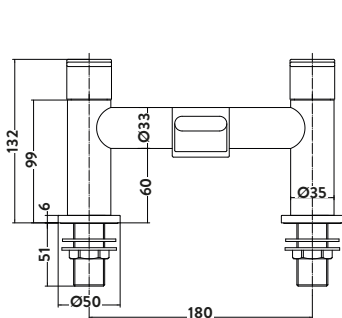

Bath Filler £189.00

TAP072L
 Operating Pressure 0.5 Bar

Bath Shower Mixer £221.00

TAP073L
 Provided with Shower Kit & Wall Bracket
 Operating Pressure 0.5 Bar

Mono Basin Mixer

Bath Filler

Bath Shower Mixer

MURO