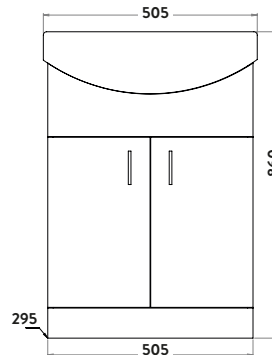

Lanza 450 Floor Cabinet Polar White

455w x 860h x 400d (inc. basin)

POLAR-450-BASINUNIT
450mm Floor Cabinet £140.00

LANZA450BASIN
450mm Basin £111.00
Combined **£251.00**

Lanza 450 Floor Cabinet Gloss Anthracite

455w x 860h x 400d (inc. basin)

LANZA-450-BASINUNIT-ANTHRACITE
450mm Floor Cabinet £151.00

LANZA450BASIN
450mm Basin £111.00
Combined **£262.00**

Lanza 550 Floor Cabinet Polar White

550w x 860h x 500d (inc. basin)

POLAR-550-BASINUNIT
550mm Floor Cabinet £157.00

LANZA-550-BASINCR
550mm Basin £134.00
Combined **£291.00**

Lanza 550 Floor Cabinet Gloss Anthracite

550w x 860h x 500d (inc. basin)

LANZA-550-BASINUNIT-ANTHRACITE
550mm Floor Cabinet £175.00

LANZA-550-BASINCR
550mm Basin £134.00
Combined **£309.00**

Optional Lanza Handle Matt Black

LANZA-HANDLE-BLACK £24.00 (each)