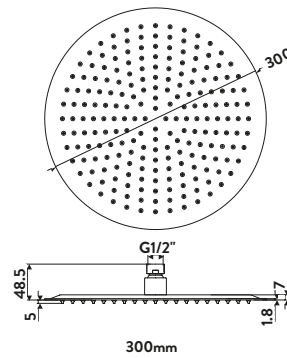

SHOWER HEADS & ARMS

£119.00

SH006
200mm Round

£98.00

WALLARM003
Pivots from Wall Joint

200mm

300mm

400mm

Chrome Round Shower Heads

SH002	Round Fixed Head 200mm	£59.00
SH005	Round Fixed Head 300mm	£117.00
SH008	Round Fixed Head 400mm	£133.00

Operating Pressure 0.2 Bar

Black Round Shower Heads

BLACK013ORB	Round Fixed Head 200mm	£59.00
BLACK014ORB	Round Fixed Head 300mm	£117.00

Operating Pressure 0.2 Bar

200mm

300mm

400mm

Chrome Square Shower Head

SH003	Square Shower Head 200mm	£75.00
SH004	Square Shower Head 300mm	£146.00
SH009	Square Shower Head 400mm	£161.00

Operating Pressure 0.2 Bar

Black Square Shower Heads

BLACK006ORB	Square Shower Head 200mm	£75.00
BLACK007ORB	Square Shower Head 300mm	£145.00

Operating Pressure 0.2 Bar