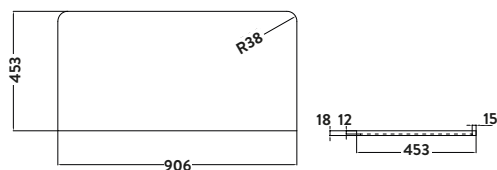

Matt Indigo Blue

900w x 450h x 450d

BELLA-900WALLCAB-INDIGO
900mm Wall Cabinet £705.00

BELLA-COUNTERTOP-900-GWTE
900mm Gloss Top £178.00

Combined £883.00

Bardolino Driftwood Oak

900w x 450h x 450d

BELLA-900WALLCAB-DRIFTWOOD
900mm Wall Cabinet £705.00

BELLA-COUNTERTOP-900-GWTE
900mm Gloss Top £178.00

Combined £883.00