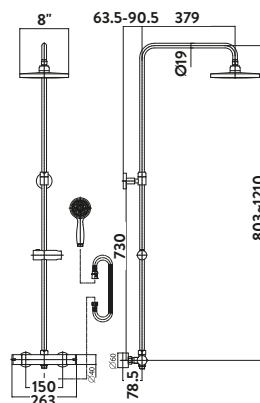

Chrome Round Rigid Riser Shower

£264.00

Code SHOWER002

With adjustable rigid riser

Operating Pressure

0.5 Bar

- > 200mm ultra thin solid metal fixed shower head
- > Rubber easy clean soft rubber nozzles on main shower head and handset
- > Telescopic riser rail - **adjustable after installation**
- > Fully thermostatic valve
- > Brass thermostatic cartridge
- > Multi-function shower handset with height adjustable holder