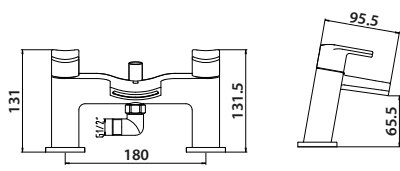

Bath Shower Mixer