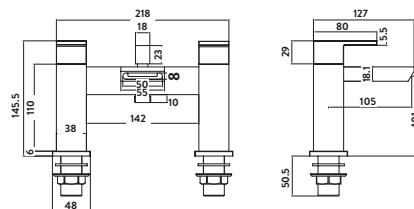

Bath Shower Mixer