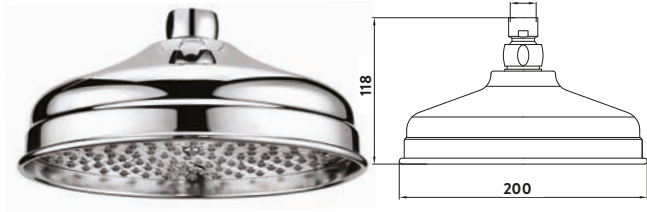

Valve Only

SHOWER HEADS & ARMS

Traditional Shower Head

£119.00

SH006
200mm Round

Traditional Wall Arm

£98.00

WALLARM003
Pivots from Wall Joint