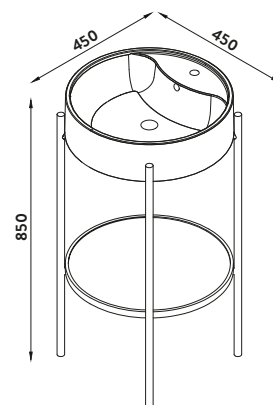

Mono Basin and Stand

450w x 850h x 450d

- > Polymarble basin with gloss finish
- > Freestanding

MONO-ROUND-STAND-INC-BASIN

£817.00