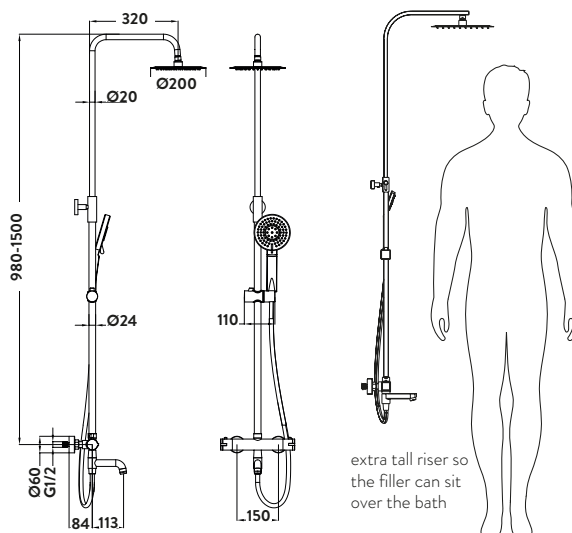

Round Rigid Riser Shower

£282.00

Code SHOWER011S

With Bath Filler and Adjustable Rigid Riser

Operating Pressure

0.5 Bar

- > 200mm ultra thin solid metal fixed shower head
- > Rubber easy clean soft rubber nozzles on main shower head and handset
- > Telescopic riser rail - **adjustable after installation**
- > Fully thermostatic valve
- > Brass thermostatic cartridge
- > Multi-function shower handset with height adjustable holder