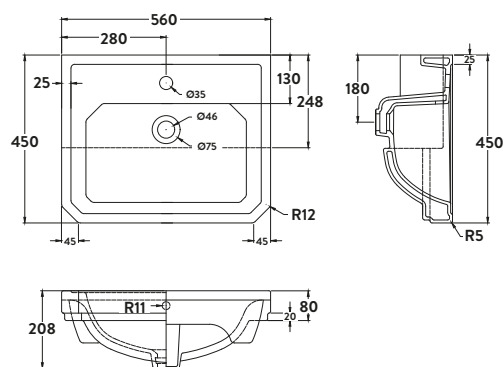

Semi Recessed Basin