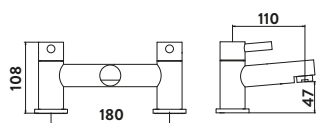

Bath Filler