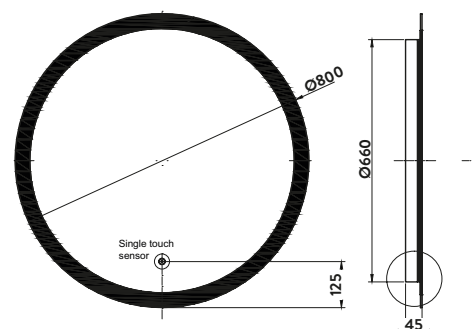

£470.00

LUNAR80

MOSCA LED MIRRORS

- > LED ambient mirror
- > Can be mounted landscape or portrait
- > Integrated shaver socket
- > Infrared on/off switch
- > Demister pad

**Mosca LED Mirror with Demister Pad
and Shaver Socket 500 x 700mm**