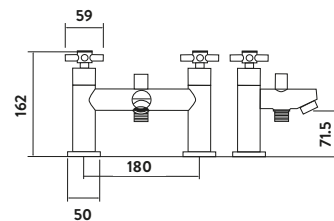

£211.00

TAP133

Includes shower kit and wall bracket
Operating Pressure 0.5 Bar

Mono Basin Mixer

Basin Taps

Bath Taps

Bath Filler

Bath Shower Mixer