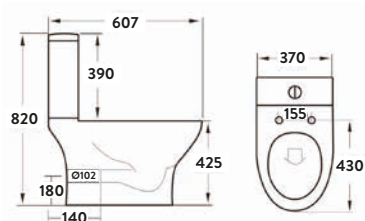

Rimless Open Back Pan & Cistern