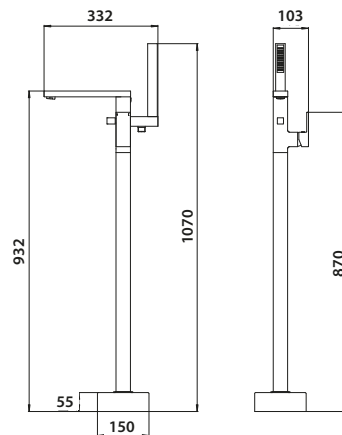

TAP143
 Provided with shower kit and wall bracket
 Operating Pressure 0.5 Bar

Bath Shower Mixer

Freestanding Bath Shower Mixer £656.00

TAP082
 Operating Pressure 0.5 Bar

Freestanding Bath Shower Mixer

LEO

Mini Mono Basin Mixer