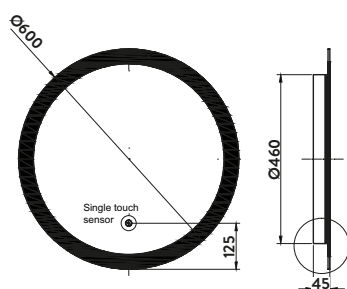

£470.00

LUNAR80

MOSCA LED MIRRORS

- > LED ambient mirror
- > Can be mounted landscape or portrait
- > Integrated shaver socket
- > Infrared on/off switch
- > Demister pad

**Mosca LED Mirror with Demister Pad
and Shaver Socket 500 x 700mm**