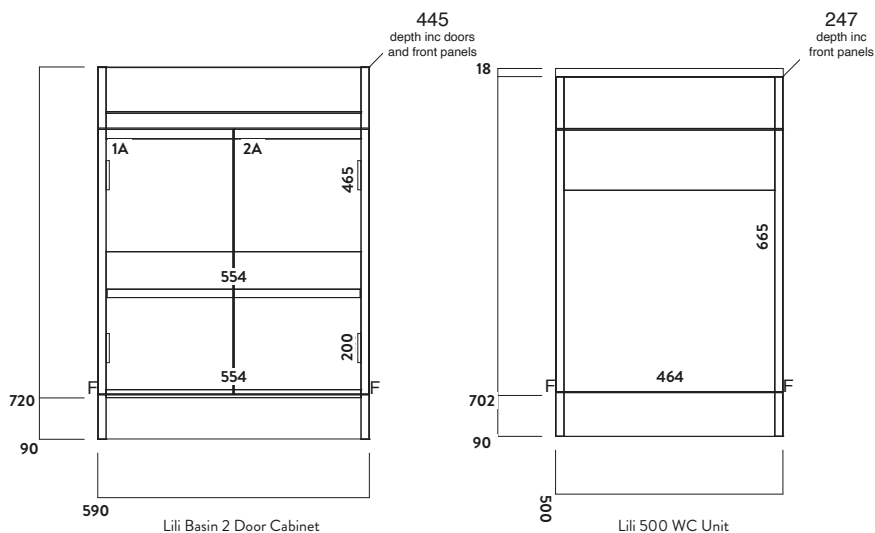

600CAB-LILI-WTE	
Vanity Unit	£269.00
THIN600BASIN	
600 x 450 Thin Ceramic Basin	£245.00
Combined	£514.00

600CAB-LILI-MATTGREY	
Vanity Unit	£355.00
THIN600BASIN	
600 x 450 Thin Ceramic Basin	£245.00
Combined	£600.00

Code LILI-500WCUNIT-GWTE

£215.00

Code LILI-500WCUNIT-MATTGREY

£269.00

L-HANDLE-BLACK £24.00 (each)

- > 18mm solid carcass
- > Ceramic basin
- > 1 tap hole option only
- > 1 Internal shelf
- > 600 x450 basin unit
- > Soft close doors
- > Supplied in White Gloss, or Matt Grey
- > All units apart from White Gloss made in UK