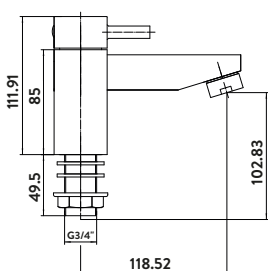

Bath Filler