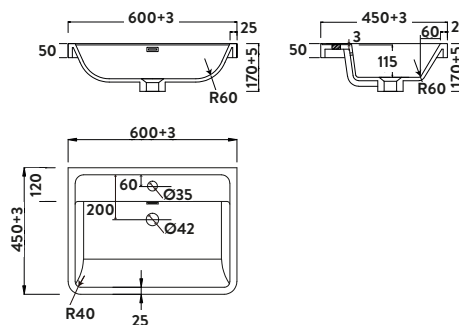

Bella 600 Basin