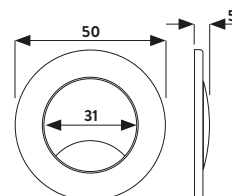

PUSH001

- > Only use with CISTERN001