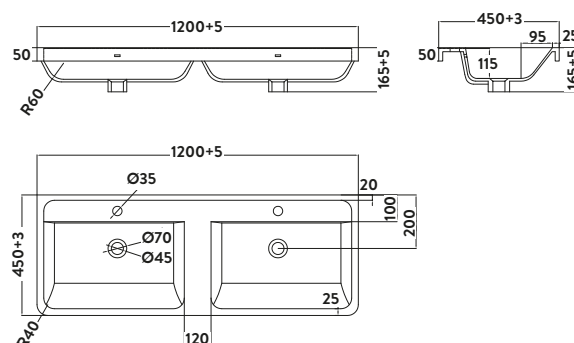

Bella 500 Basin

Bella 600 Basin

Bella 900 Basin

Bella 1200 Basin

CARLO 1000

- > 18mm solid carcass
- > Slim furniture units
- > Soft close doors
- > Chrome handles
- > Polymarble basin
- > 1 tap hole option only