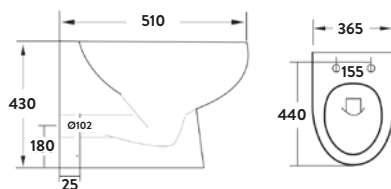

Belini Rimless Back to Wall Pan