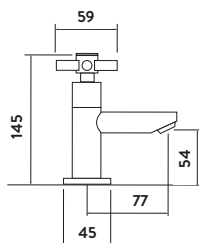

Mono Basin Mixer

£143.00

TAP131

Provided with push waste
Operating Pressure 0.2 Bar

Basin Taps

£119.00

TAP134

Operating Pressure 0.2 Bar

Bath Taps

£125.00

TAP135

Operating Pressure 0.2 Bar

Bath Filler

£185.00

TAP132

Operating Pressure 0.5 Bar

Bath Shower Mixer

£211.00

TAP133

Includes shower kit and wall bracket
Operating Pressure 0.5 Bar

Basin Taps