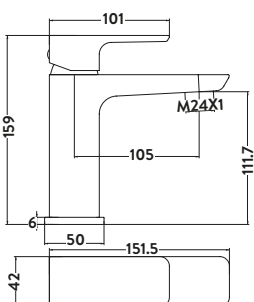

Mono Basin Mixer