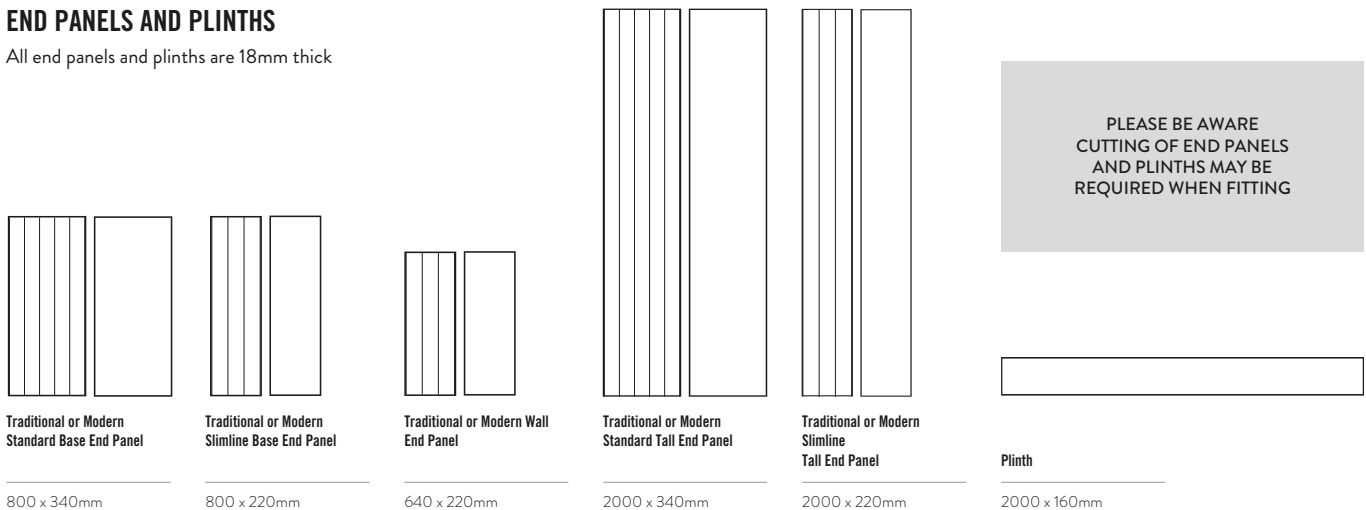

END PANELS AND PLINTHS

All end panels and plinths are 18mm thick