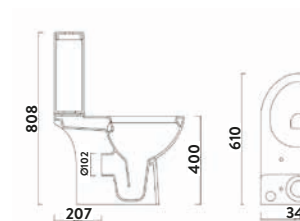

345w x 808h x 600d

REVIVE-WC-CLOSEDBACK	Pan & Cistern	£447.00
REVIVE-SEAT	Seat	£76.00
Combined		£523.00

BASIN OVERFLOW COVER
COLOUR OPTIONS AVAILABLE

Page 364

550 Basin & Pedestal

460 Basin & Pedestal

Open Back Pan & Cistern