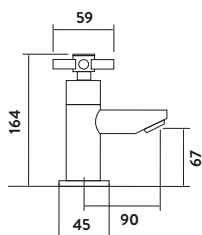

£211.00

TAP133

Includes shower kit and wall bracket
Operating Pressure 0.5 Bar

Mono Basin Mixer

Basin Taps

Bath Taps

Bath Filler

Bath Shower Mixer