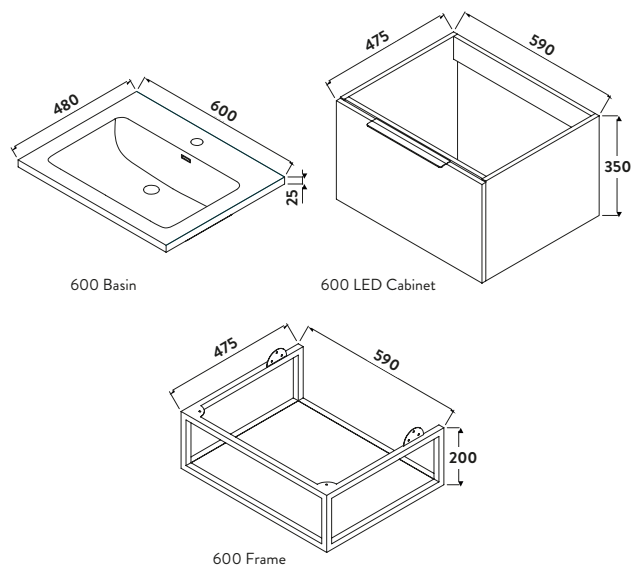

Comes with 2 dual colour reversible shelves, for use on all cabinet colours.

Optional 600 Black Frame with Shelf

590w x 200h x 475d	
AMBIENCE-FRAME-60X48X20	£253.00

A Touch of Colour

Make a statement with our brass shelf frames, optional handles and overflow covers.