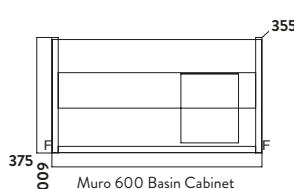

500w x 375h x 355d

MURO-500BASINCAB-GWTE	
500mm Basin Cabinet	£418.00
MURO-500WHBASIN	
500mm Basin	£146.00
Combined	£564.00

600w x 375h x 355d

MURO-600BASINCAB-GWTE	
600mm Basin Cabinet	£458.00
MURO-600WHBASIN	
600mm Basin	£170.00
Combined	£628.00

800w x 375h x 355d

MURO-800BASINCAB-GWTE	
800mm Basin Cabinet	£538.00
MURO-800WHBASIN	
800mm Basin	£194.00
Combined	£732.00

500w x 375h x 355d

MURO-500BASINCAB-MATTGREY	
500mm Basin Cabinet	£418.00
MURO-500WHBASIN	
500mm Basin	£146.00
Combined	£564.00

600w x 375h x 355d

MURO-600BASINCAB-MATTGREY	
600mm Basin Cabinet	£458.00
MURO-600WHBASIN	
600mm Basin	£170.00
Combined	£628.00

800w x 375h x 355d

MURO-800BASINCAB-MATTGREY	
800mm Basin Cabinet	£538.00
MURO-800WHBASIN	
800mm Basin	£194.00
Combined	£732.00

500w x 830h x 255d

MURO-WCUNIT-GWTE	£291.00

300w x 1200h x 265d
Can be hung so doors hinge on left or right edge

MURO-TALLBOY-GWTE	£436.00

500w x 830h x 255d

MURO-WCUNIT-MATTGREY	£291.00

300w x 1200h x 265d
Can be hung so doors hinge on left or right edge

MURO-TALLBOY-MATTGREY	£436.00