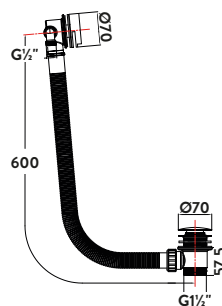

Round Bath Filler and Overflow Matt Black

£163.00

With sprung waste and overflow

WASTE101ORB