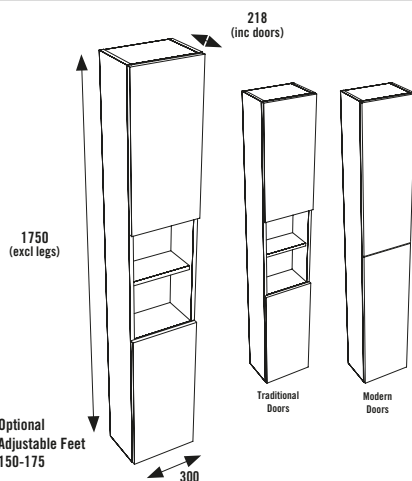

300 SLIM TOWER UNIT

Option to install Floor Standing or Wall Hung

Please state both carcass and door codes when ordering

Total £637.00

CARCASS OPTIONS

Oak

Matt Dark Grey

Matt White

TRADITIONAL DOORS

Painted Oak Dark Grey

Painted Oak Mussel

Supermatt Stone Grey

Supermatt Indigo

MODERN DOORS

Gloss White

Sonoma Oak

Gloss Light Grey

Supermatt Stone Grey

Matt Grey

Carcass
£395.00

Door Pack
£242.00