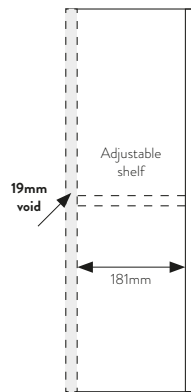

PROFESSIONAL INSTALLATION RECOMMENDED

For a flawless finish, choose an experienced and qualified installer to fit your new bathroom furniture. It's worth researching services on offer from your local retailer as many provide an in-store design and installation service, or can recommend suitable fitters and tradesmen local to you.

You Decide

Your fitted furniture doors aren't pre-drilled, meaning you can let your installer know exactly where you would like to position the handles. This gives you added flexibility and the final say about how you'd like your doors to look.

A Smooth Look

End panels are needed to cover any exposed carcass colour and finish off the look of your units. These can also be used in between adjoining units to create a traditional framed look. This is particularly effective if you've selected a traditional style for your bathroom.

FITTED FURNITURE PARTS EXPLAINED

From end panels to plinths, there are lots of parts that make up fitted furniture units and understanding what each component is needed for can be confusing. To make things clearer, we've created the below diagram for a quick reference to all the components that make up fitted furniture.