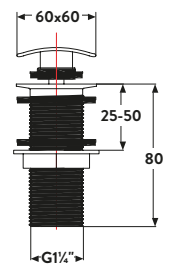

Round Dome Unslotted Sprung Basin Waste

£34.00

WASTE91

Black Square Dome Unslotted Sprung Basin Waste

£34.00

BLACK095

COLOURED OVERFLOW INSERTS

Tailor your sink to match the colour scheme of your bathroom with these overflow options. This small extra touch allows you to transform your sink to make it look as if it was made for your bathroom.