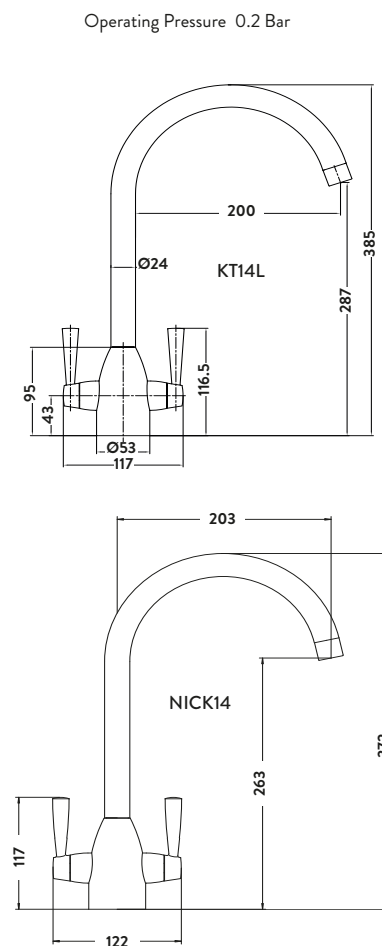

KINGSTON

£129.00

KT12

£140.00

NICK12

MARLO

£135.00

KT14L

£152.00

NICK14