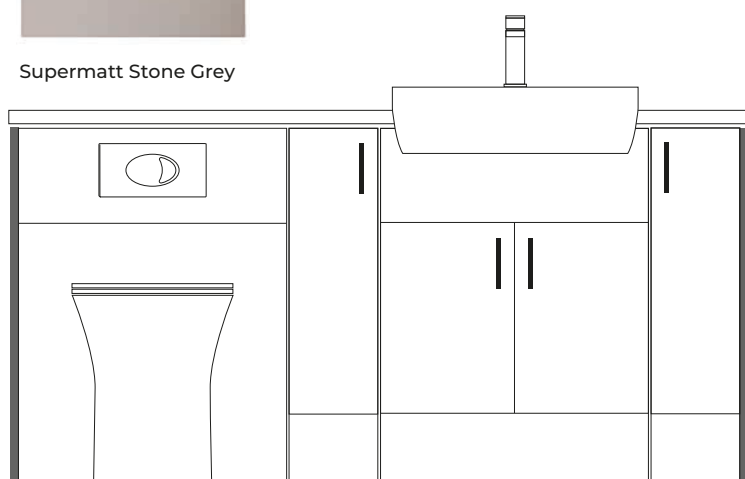

PRODUCTS IN THIS COMBINATION

Fitted Furniture Units

- 600 Basin Unit
- 200 1 Door Unit x2
- 600 WC Unit

Basin and Worktop

- Lunar Semi Recessed
- Speckled Grey Haze Solid Worktop
  1880 x 350 (cut to size)

Handles

- Hexagonal Handle Black x4

Tap

- Muro Black Mono Basin Mixer

Back to Wall Pan

- Deia Rimless Comfort Height
- Large Black Flush Plate

Fitted Furniture Panels and Plinths (cut to size)

- Standard Base End Panel x2
- 2000 Plinth (cut to size)