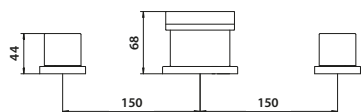

3 Hole Bath Filler