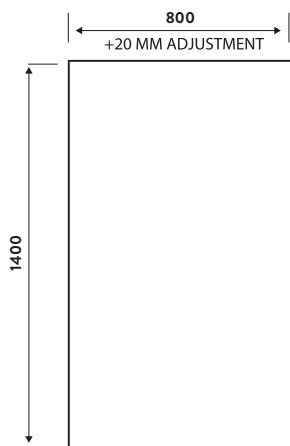

Radius Edge 6mm Thick Bath Screen

Radius Edge 6mm Bath Screen
1400 x 800mm

£150.00

LS010N

- > 6mm toughened safety glass
- > 20mm adjustment for easy installation and adjustment
- > Chromed metal top and bottom hinge - not plastic
- > Bright reflective polished profiles