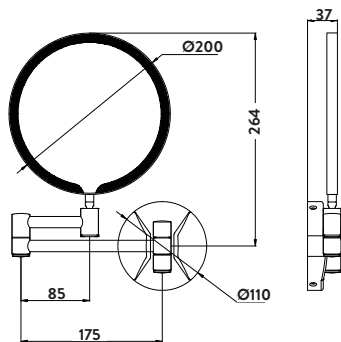

**Round LED Make-Up Mirror
Wall Mounted**

£355.00

MIRRO05RNDMUP

- > 3x magnification on one side
- > 1x magnification on other side
- > LED illumination on each side
- > 200x200mm mirror size
- > Extends 250mm from the wall
- > The mirror automatically illuminates when pulled away from the base and turns off when the mirror is folded back into place

Automatically illuminates when pulled away from wall