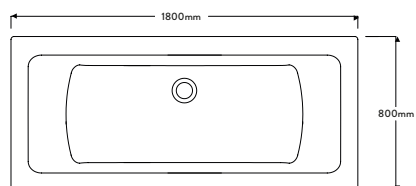

Double Ended 1800 x 800