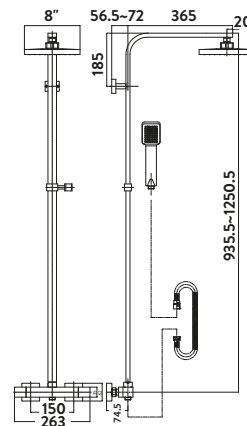

Chrome Square Rigid Riser Shower

£361.00

Code SHOWER003

With adjustable rigid riser

Operating Pressure

0.5 Bar

- > 200mm ultra thin solid metal fixed shower head
- > Easy clean rubber nozzles on main shower head and handset
- > Telescopic riser rail - **adjustable after installation**
- > Chrome plated brass body thermostatic shower valve
- > Adjustable handset holder