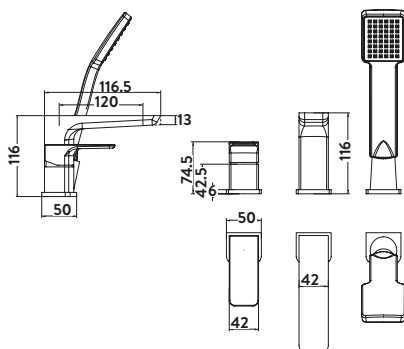

3 Hole Bath Mixer