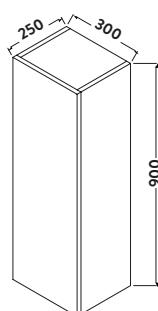

Tall Boy Cabinet