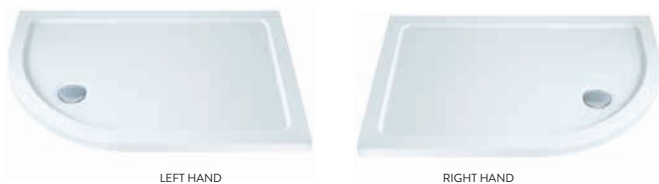

OFF SET QUADRANT

RIGHT HAND

LEFT HAND