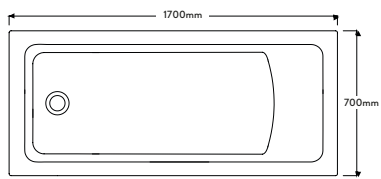

Double Ended 1700 x 700

Double Ended 1700 x 750

Double Ended 1800 x 800

SQUARE ENDED BATHS

Single Ended

Code	Size	Price
BATH-SSQSE1700X700-D	1700 x 700	£328.00
BATH-SSQSE1700X750-D	1700 x 750	£387.00

Single Ended 1700 x 700