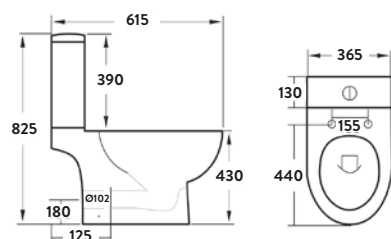

Belini Rimless Open Back Pan & Cistern