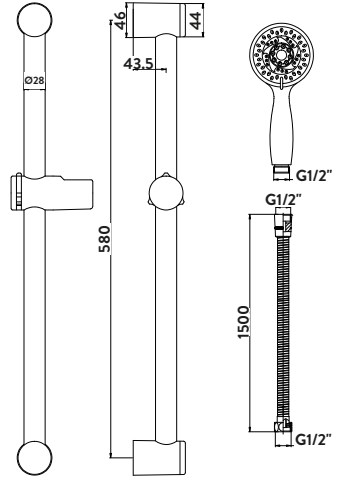

SLIDE RAIL KITS

Round Riser Rail Kit £48.00

RISERKIT002