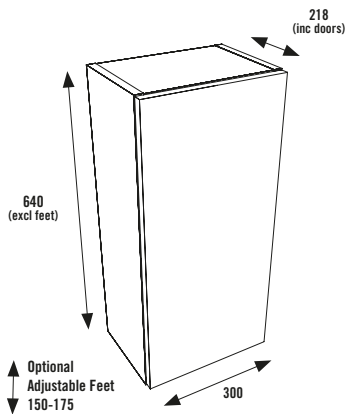

300 SLIM 1 DOOR UNIT

Option to install Floor Standing or Wall Hung

CARCASS OPTIONS

- Oak
  BNB3 - 01
- Matt Dark Grey
  BNB3 - 02
- Matt White
  BNB3 - 03

TRADITIONAL DOORS

- Painted Oak Dark Grey
  BNB3 - PODGT
- Painted Oak Mussel
  BNB3 - POMT
- Supermatt Stone Grey
  BNB3 - STOT
- Supermatt Indigo
  BNB3 - INDT

MODERN DOORS

- Gloss White
  BNB3 - GLWS
- Gloss Light Grey
  BNB3 - GLGS
- Matt Grey
  BNB3 - MDGS
- Sonoma Oak
  BNB3 - SONS
- Supermatt Stone Grey
  BNB3 - STOS

Please state both carcass and door codes when ordering	Total £331.00	Carcass £243.00	Door Pack £88.00