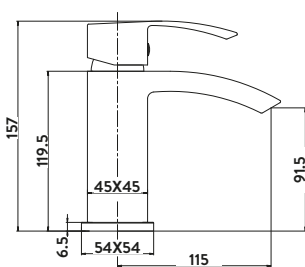

Mono Basin Mixer