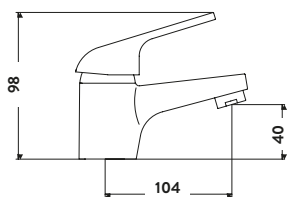

Mono Basin Mixer with Push Waste 40mm

£49.00

TAP064

Operating Pressure 0.2 Bar