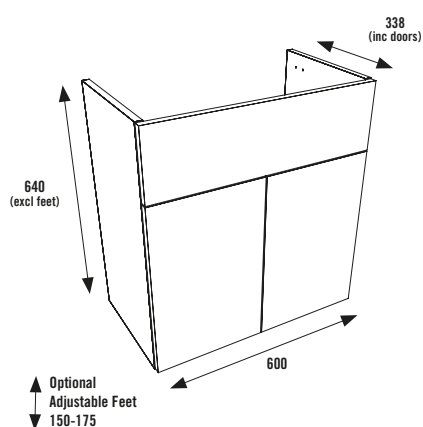

STANDARD DEPTH UNITS

600 BASIN UNIT

Option to install Floor Standing or Wall Hung

CARCASS OPTIONS

Oak

Matt Dark Grey

Matt White

TRADITIONAL DOORS

Painted Oak Dark Grey

Painted Oak Mussel

Supermatt Stone Grey

Supermatt Indigo

MODERN DOORS

Gloss White

Gloss Light Grey

Matt Grey

Sonoma Oak

Supermatt Stone Grey

Please state both carcass and door codes when ordering

Total £405

Carcass
£239.00

Door Pack
£166.00