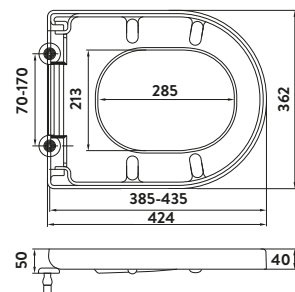

Space Short D Soft Close WC Seat