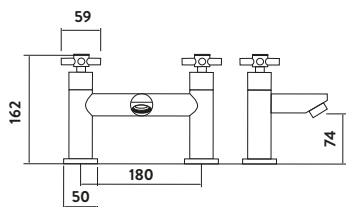

£211.00

TAP133

Includes shower kit and wall bracket
Operating Pressure 0.5 Bar

Mono Basin Mixer

Basin Taps

Bath Taps

Bath Filler

Bath Shower Mixer