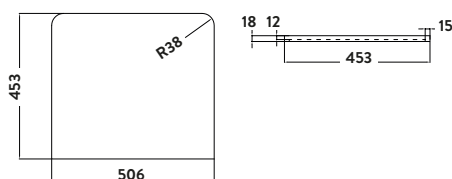

Matt Indigo Blue

600w x 800h x 450d

BELLA-600FLOORCAB-INDIGO
600mm Floor Cabinet £678.00

BELLA-COUNTERTOP-600-GWTE
600mm Gloss Top £132.00

Combined £810.00