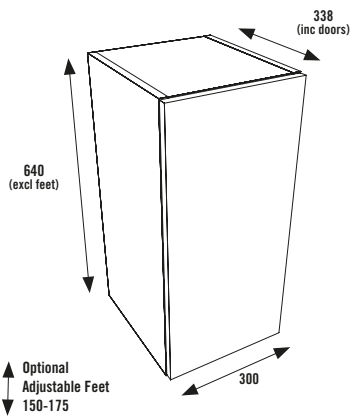

300 DOOR UNIT

Option to install Floor Standing or Wall Hung

CARCASS OPTIONS

- Oak
  BDB3 - 01
- Matt Dark Grey
  BDB3 - 02
- Matt White
  BDB3 - 03

TRADITIONAL DOORS

- Painted Oak Dark Grey
  BNB3 - PODGT
- Painted Oak Mussel
  BNB3 - POMT
- Supermatt Stone Grey
  BNB3 - STOT
- Supermatt Indigo
  BNB3 - INDT

MODERN DOORS

- Gloss White
  BNB3 - GLWS
- Gloss Light Grey
  BNB3 - GLGS
- Matt Grey
  BNB3 - MDGS
- Sonoma Oak
  BNB3 - SONS
- Supermatt Stone Grey
  BNB3 - STOS

Please state both carcass and door codes when ordering	Total £341.00	Carcass £253.00	Door Pack £88.00