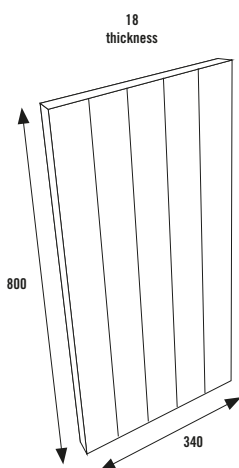

STANDARD BASE END PANEL

TRADITIONAL PANELS

Painted Oak Dark Grey

Painted Oak Mussel

Supermatt Stone Grey

Supermatt Indigo

MODERN PANELS

Gloss White

Sonoma Oak

Gloss Light Grey

Supermatt Stone Grey

Matt Grey

Price
£103.00

Price
£108.00