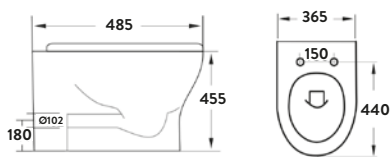

Rimless Comfort Height Back To Wall Pan