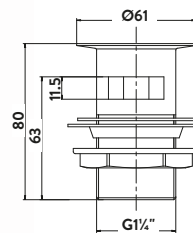

WASTE93

Round Flip Slotted Basin Waste

£20.00

WASTE100

Black Square Dome Slotted Sprung Basin Waste

£34.00

BLACK094

Black Round Slotted Sprung Basin Waste