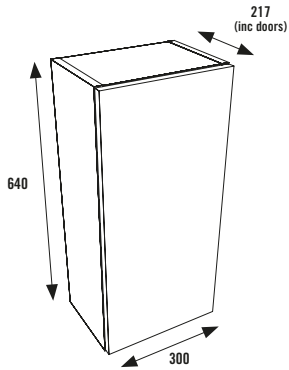

300 SINGLE MIRROR WALL UNIT

CARCASS OPTIONS

- Oak
  W0I3 - 01
- Matt Dark Grey
  W0I3 - 02
- Matt White
  W0I3 - 03

TRADITIONAL DOORS

- Painted Oak Dark Grey
  W0I3 - PODGT
- Painted Oak Mussel
  W0I3 - POMT
- Supermatt Stone Grey
  W0I3 - STOT
- Supermatt Indigo
  W0I3 - INDT

MODERN DOORS

- Gloss White
  W0I3 - GLWS
- Sonoma Oak
  W0I3 - SONS
- Gloss Light Grey
  W0I3 - GLGS
- Supermatt Stone Grey
  W0I3 - STOS
- Matt Grey
  W0I3 - MDGS

Please state both carcass and door codes when ordering Total £420.00	Carcass £298.00	Door Pack £122.00