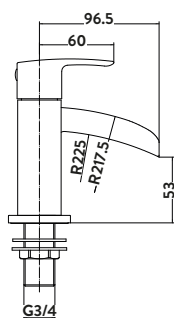

Bath Shower Mixer