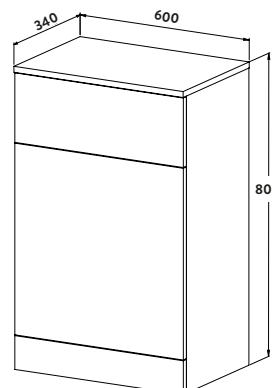

Lanza 600 WC Unit