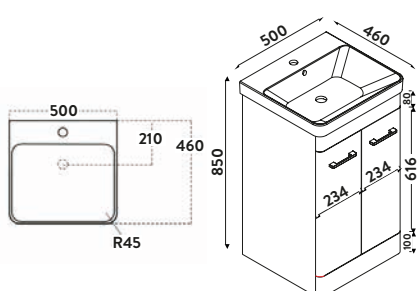

800w x 850h x 460d (inc. basin)

ROSSINI12 800 Vanity Unit	£365.00
DEEP800 800 Basin	£310.00
Combined	£675.00

Rossini Floorstanding 800 Vanity Unit
Gloss Pebble Grey

800w x 850h x 460d (inc. basin)

ROSSINI11 800 Vanity Unit	£365.00
DEEP800 800 Basin	£310.00
Combined	£675.00