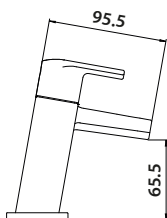

Mono Basin Mixer