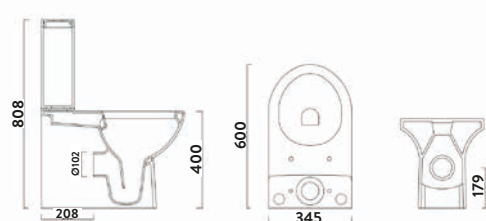

Closed Back Pan & Cistern