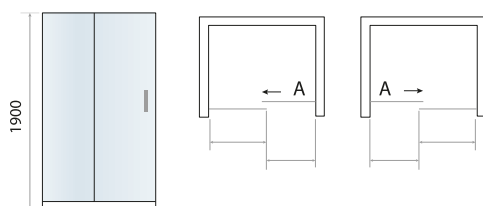

S8 ENCLOSURES

SLIDING DOOR

- > Up to 8mm thick toughened safety glass
- > 1900mm tall
- > Universal design for left or right hand openings
- > Concealed fixings
- > Acqua shield glass treatment
- > Lifetime guarantee
- > Smooth sliding action
- > Soft open buffers
- > Large adjustment for out of true walls and easy installation

SLIDING DOOR

Size	Width mm	Opening Size (A)	Price Inc VAT	Code
1000	950 - 990mm	385mm	£592.00	SCUD10SLID
1100	1050 - 1090mm	432mm	£624.00	SCUD11SLID
1200	1150 - 1190mm	485mm	£645.00	SCUD12SLID
1400	1350 - 1390mm	585mm	£699.00	SCUD14SLID
1600	1550 - 1590mm	635mm	£753.00	SCUD16SLID
1700	1650 - 1690mm	635mm	£807.00	SCUD17SLID

SIDE PANEL

Size	Width mm	Price Inc VAT	Code
700	670 - 690mm	£280.00	SCUD700SP
760	730 - 750mm	£280.00	SCUD760SP
800	770 - 790mm	£280.00	SCUD800SP
900	870 - 890mm	£323.00	SCUD900SP

EXTENSION PROFILE

Adds 20mm per profile

Price Inc VAT	Code
£86.00	SCUDEXT