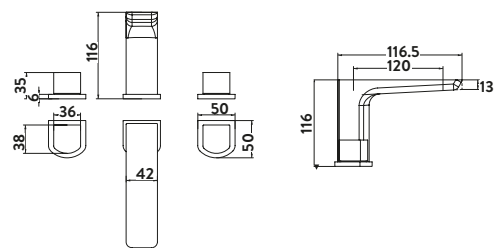

3 Hole Basin Mixer

£243.00

TAP245

Operating Pressure 0.5 Bar

Mini Mono Basin Mixer

Mono Basin Mixer

Tall Basin Mixer

3 Tap Hole Basin Mixer