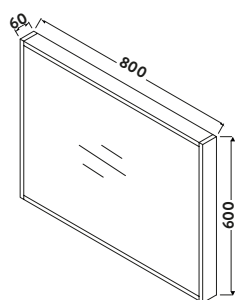

Mirror 800 x 600