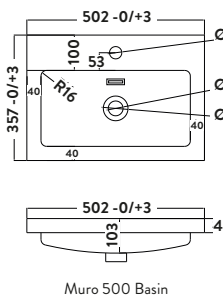

BASIN OVERFLOW COVER
COLOUR OPTIONS AVAILABLE

Page 364