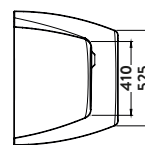

- > Smooth flowing curves are created using two Lucite acrylic sheets, that are carefully bonded together using a highly skilled technique.
- > Fully encapsulated baseboards and adjustable feet provide a stable and secure base, even on uneven floors.
- > For use with freestanding and deck mounted taps