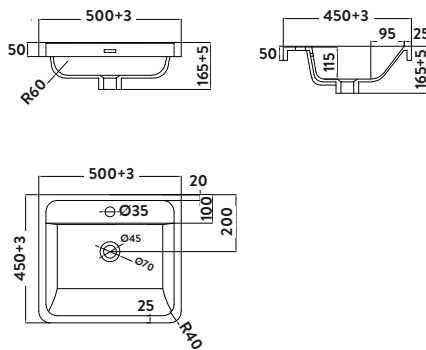

Bardolino Driftwood Oak

1200w x 800h x 450d

BELLA-1200FLOORCAB-DRIFTWOOD
1200mm Floor Cabinet £1,452.00

BELLA-1200BASIN
1200mm Basin £340.00

Combined £1,792.00

Bella 500 Basin