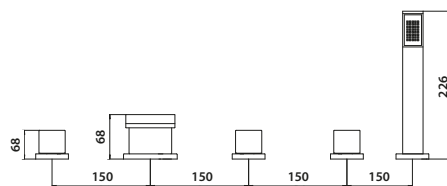

Mono Basin Mixer

Bath Filler

Bath Shower Mixer

3 Hole Bath Filler

5 Hole Bath Shower Mixer

MONUMENT

Mono Basin Mixer £133.00

TAP071L
 Provided with Push Waste
 Operating Pressure 0.2 Bar