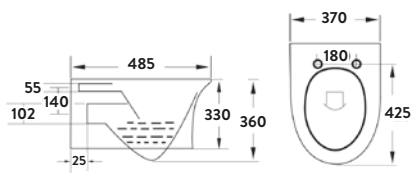

RIMLESS

Deia Rimless Wall Hung Pan & Soft Close Seat

370w x 360h x 485d

DEIA007 Wall Hung Pan	£296.00
999-SEAT-SLIM Soft Close Seat	£62.00
Combined	£358.00

COMFORT HEIGHT
455mm

RIMLESS

Deia Rimless Comfort Height Back to Wall Pan & Soft Close Seat

365w x 455h x 485d

DEIA010 Back to Wall Pan	£328.00
999-SEAT-SLIM Soft Close Seat	£62.00
Combined	£390.00

Slim Heavy Weight Seat

Soft Close

999-SEAT-SLIM	£62.00

Wrap Over Seat

30mm Wrap Over
Soft Close

777-WRAP-SEAT	£61.00

Tailored Finishes

Obtain a perfectly styled bathroom with these extra additions to the Deia WCs.

Black push button for ceramic cisterns and black toilet hinge cover caps

BLACK-COVER&BUTTON	£22.00

Rimless Comfort Height Back To Wall Pan