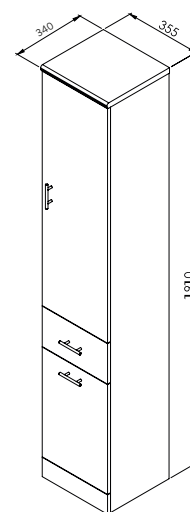

Lanza 500 WC Unit
Polar White

500w x 810h x 295d

POLAR-500-WCUNIT
£185.00