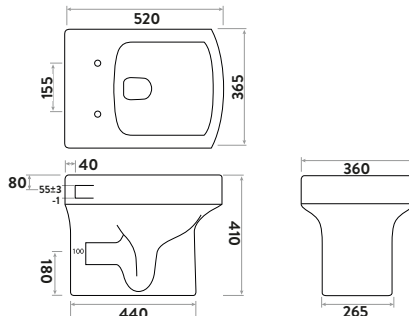

Back to Wall Toilet