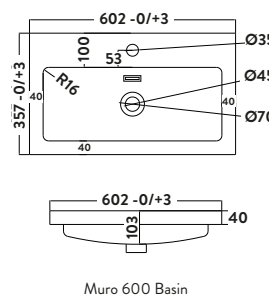

BASIN OVERFLOW COVER
COLOUR OPTIONS AVAILABLE

Page 364