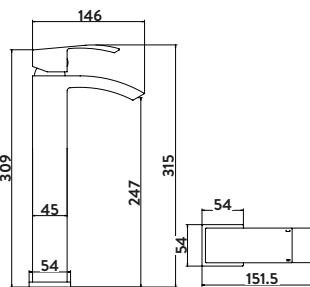

£285.00

BLACK254ORB

With diverter
Operating pressure 0.2 bar

Mini Mono Basin Mixer

Mono Basin Mixer

Tall Mono Basin Mixer

Wall Mounted Basin Mixer

Bath Filler