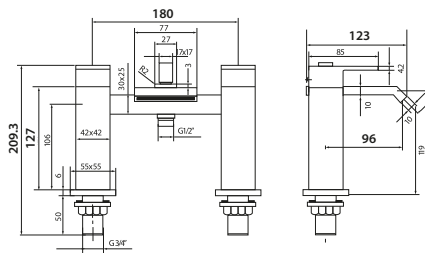

Bath Shower Mixer