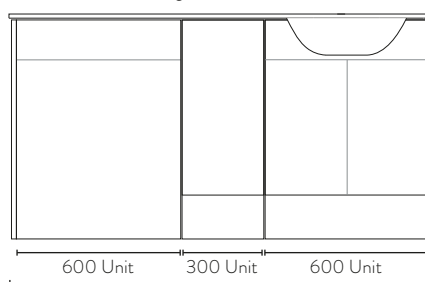

600 Unit   300 Unit   600 Unit
Combined Length of Units
1536mm (inc. end panels)

End panels cannot be used between units to create framed look when using integrated basins