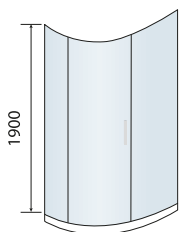

Size	Width mm	Opening Size (A)	Price Inc VAT	Code
900 x 760	870 - 890mm 730 - 750mm	450mm	£764.00	SCUD9X76SDQ
1000 x 800	970 - 990mm 770 - 790mm	415 mm	£839.00	SCUD10X8SDQ
1200 x 800	1170 - 1190mm 770 - 790mm	415 mm	£860.00	SCUD12X8SDQ
1200 x 900	1170 - 1190mm 870 - 890mm	450 mm	£887.00	SCUD12X9SDQ