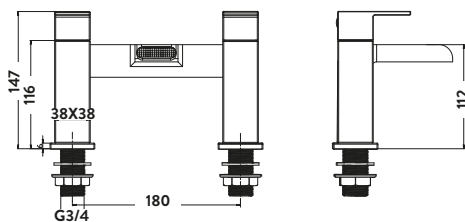

Bath Filler