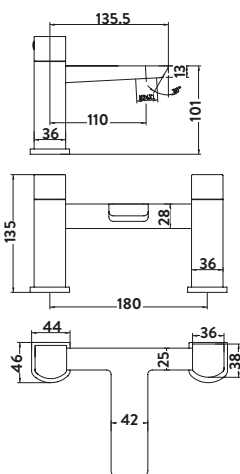

4 Hole Bath Mixer

£306.00

TAP247L

Provided with Shower Kit
Operating Pressure 0.5 Bar

Freestanding Bath Shower Mixer

£632.00

TAP240

Operating Pressure 0.5 Bar