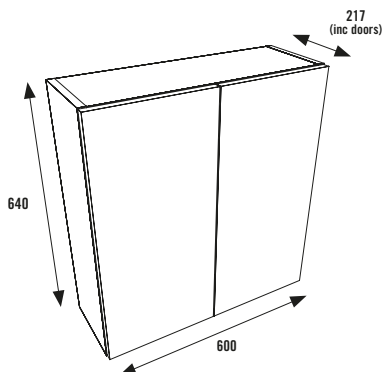

600 DOUBLE MIRROR WALL UNIT

CARCASS OPTIONS

- Oak
  W0J6 - 01
- Matt Dark Grey
  W0J6 - 02
- Matt White
  W0J6 - 03

TRADITIONAL DOORS

- Painted Oak Dark Grey
  W0J6 - PODGT
- Painted Oak Mussel
  W0J6 - POMT
- Supermatt Stone Grey
  W0J6 - STOT
- Supermatt Indigo
  W0J6 - INDT

MODERN DOORS

- Gloss White
  W0J6 - GLWS
- Sonoma Oak
  W0J6 - SONS
- Gloss Light Grey
  W0J6 - GLGS
- Supermatt Stone Grey
  W0J6 - STOS
- Matt Grey
  W0J6 - MDGS

Please state both carcass and door codes when ordering Total £573.00	Carcass £311.00	Door Pack £262.00