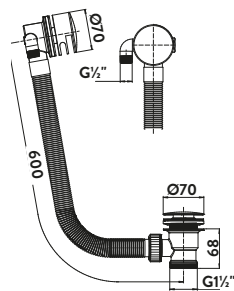

BATH FILLER AND OVERFLOWS

THE BELOW OVERFLOW FILLERS REQUIRE A VALVE TO CONTROL WATER FLOW AND TEMPERATURE.
SEE OUR RANGE OF VALVES ON PAGES 300 - 303

Round Bath Filler and Overflow Chrome

£146.00

With sprung waste and overflow

WASTE89P