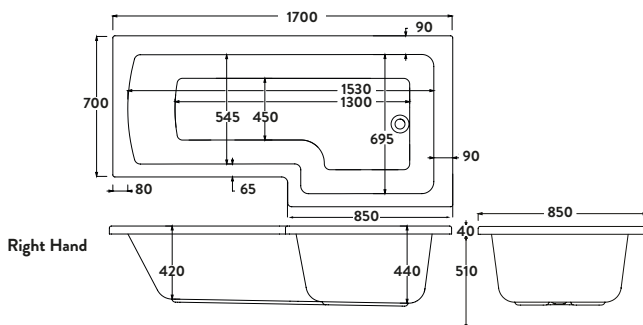

L SHAPE SHOWER BATH

A Dark Edge

BLACKSCREEN003 £210.00
> 6mm toughened safety glass

SPARE-BLACKSEAL02 £11.00

Code	Size	Price
SHOWERBATH004-D	L Shape Left 1700 x 850	£452.00
SHOWERBATH005-D	L Shape Right 1700 x 850	£452.00
SHOWERBATH006-D	L Shape Front Panel	£126.00
SHOWERBATH007	End Panel	£43.00
SCREEN003	L Shape Bath Screen	£185.00

- > Lifetime guarantee
- > Made from the highest quality Lucite acrylic
- > Fully encapsulated baseboards
- > 6mm toughened safety glass bathscreens

Left Hand