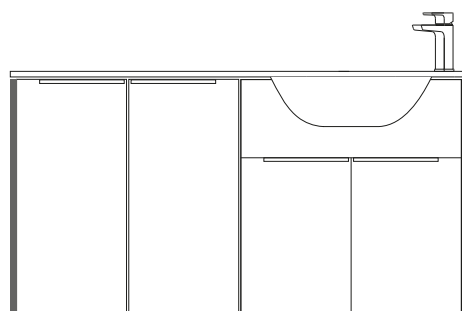

PRODUCTS IN THIS COMBINATION

Fitted Furniture Units

- 500 Slim WC Unit
- 200 Slim 1 Door Unit
- 300 Slim 1 Door Unit x2
- 600 Slim Basin Unit

Mirror

- 600 Double Mirror Wall Unit

Basin and Worktop

- Right Hand Slim 1244 Integrated Basin and Worktop
- Pure White Solid Worktop 1264 x 230 (cut to size)

Handles

- Straight Edge 600 Cabinet Pair Pack A x2
- Straight Edge 200 Cabinet Single Pack C

Tap

- Muro Mono Basin Mixer

Back to Wall Pan

- Middleton

Fitted Furniture Panels and Plinths (cut to size)

- Slimline Base End Panel x2
- Wall End Panel x4