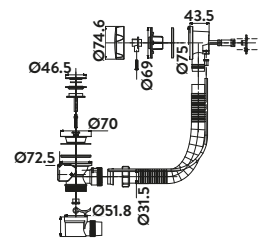

£31.00

With sprung **EasyClean** waste and overflow

WASTE90

£65.00

With sprung waste and overflow

WA98

Bath Pop-Up

£32.00

Waste and overflow

BW001

Black Pop-Up

£60.00

Waste and overflow

BLACKBW001

£63.00

Waste and overflow

BRASSBW001