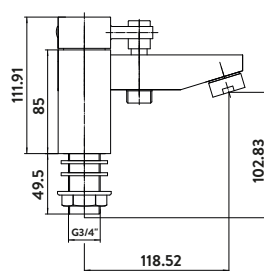

Bath Shower Mixer