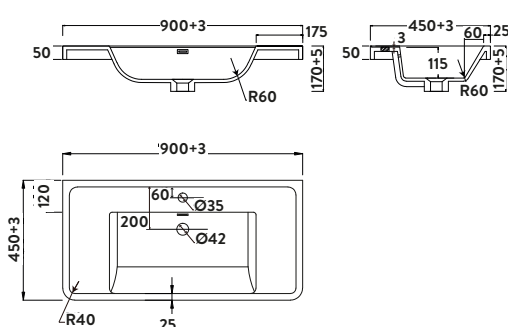

Bella 900 Basin