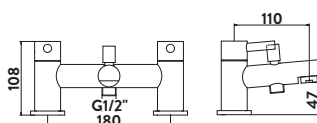

Bath Shower Mixer