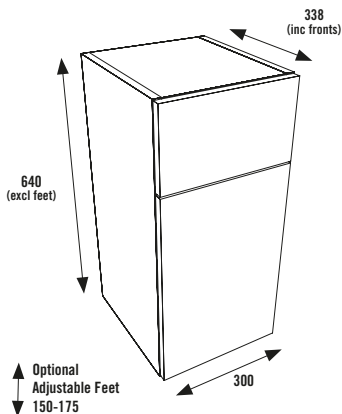

300 1 DRAWER 1 DOOR UNIT

Option to install Floor Standing or Wall Hung

CARCASS OPTIONS

- Oak
  BDC3 - 01
- Matt Dark Grey
  BDC3 - 02
- Matt White
  BDC3 - 03

TRADITIONAL PANELS

- Painted Oak Dark Grey
  BDC3 - PODGT
- Painted Oak Mussel
  BDC3 - POMT
- Supermatt Stone Grey
  BDC3 - STOT
- Supermatt Indigo
  BDC3 - INDT

MODERN PANELS

- Gloss White
  BDC3 - GLWS
- Gloss Light Grey
  BDC3 - GLGS
- Matt Grey
  BDC3 - MDGS
- Sonoma Oak
  BDC3 - SONS
- Supermatt Stone Grey
  BDC3 - STOS

Please state both carcass and door codes when ordering	Total £420.00	Carcass £298.00	Front Panel Pack £122.00