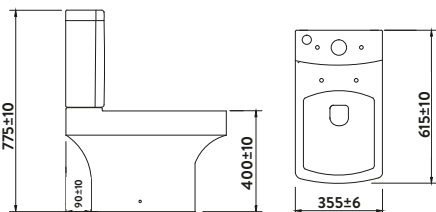

Open Back Pan including Cistern