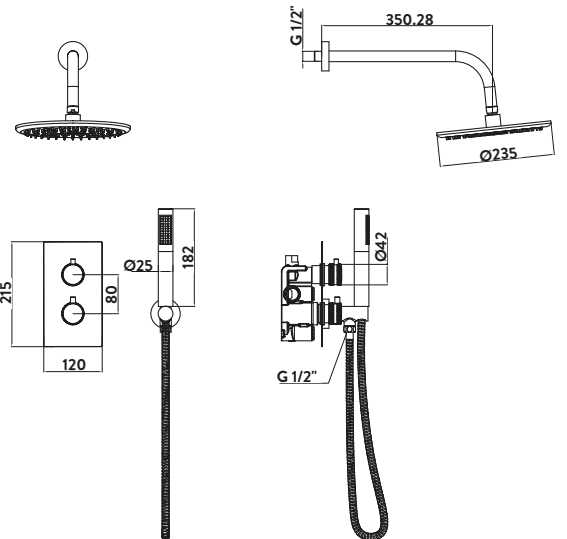

Brushed Brass Round Handle, Handset & Mounting Bracket

£640.00

Code NU-030
Operating Pressure 1.0 Bar