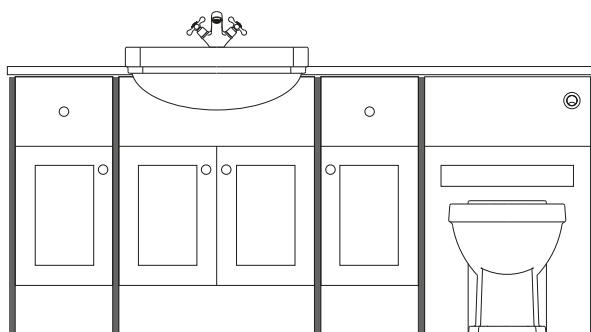

PRODUCTS IN THIS COMBINATION

Fitted Furniture Units

- 300 1 Drawer 1 Door Unit x2
- 600 Basin Unit
- 500 WC Unit

Mirror

- 600 Double Mirror Wall Unit

Basin and Worktop

- Traditional Semi Recessed Basin
- Pure White Solid Worktop
  1880 x 350 (cut to size)

Handles

- Chrome Knob x6

Tap

- Classic Mono Basin Mixer

Fitted Furniture Panels and Plinths (cut to size)

- Standard Base End Panel x5
- Wall End Panel x2
- 2000 Plinth