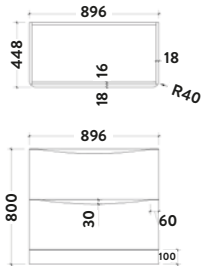

BELLA

BELLA 900 FLOOR CABINET WITH BASIN

High Gloss White

900w x 800h x 450d

PAINT-BELLA-900FLOORCAB-GWTE
900mm Floor Cabinet £823.00

BELLA-900BASIN
900mm Basin £320.00

Combined **£1,143.00**