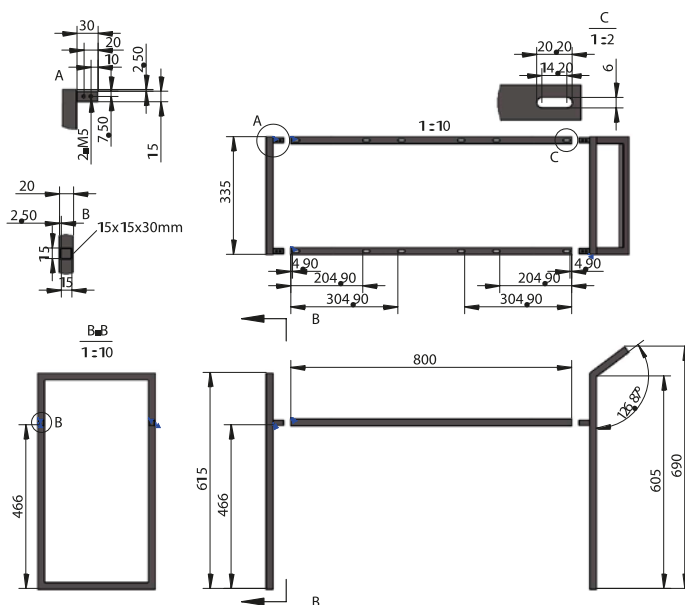

1 Muro Black Frame

Universal Frame
500 - 800mm Wide

MUROMONOFRAME £236.00

2 Black Rectangle Overflow Insert

OVERFLOWSQ-BLACK

£17.00

3 Muro 500 Basin Cabinet with Black Handles

500w x 375h x 355d

MURO-500BASINCAB-GWTE
500mm Basin Cabinet £418.00

MURO-500WHBASIN
500mm Basin £146.00

BLACK-500HANDLE
500mm Black Handle £43.00

Combined £607.00

3 Muro 600 Basin Cabinet with Black Handles

600w x 375h x 355d

MURO-600BASINCAB-GWTE
600mm Basin Cabinet £458.00

MURO-600WHBASIN
600mm Basin £170.00

BLACK-600HANDLE
600mm Black Handle £49.00

Combined £677.00

3 Muro 800 Basin Cabinet with Black Handles

800w x 375h x 355d

MURO-800BASINCAB-GWTE
800mm Basin Cabinet £538.00

MURO-800WHBASIN
800mm Basin £194.00

BLACK-800HANDLE
800mm Black Handle £59.00

Combined £791.00