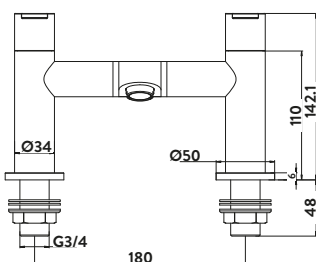

TAP023
 Provided with Shower Kit & Wall Bracket
 Operating Pressure 0.5 Bar

Mono Basin Mixer

Bath Filler

Bath Shower Mixer

FORME

Mini Mono Basin Mixer

£79.00

TAP014