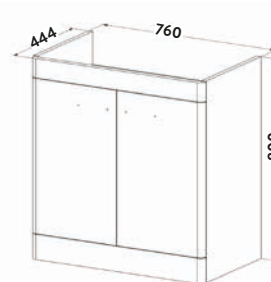

Rossini Floorstanding 800 Vanity Unit