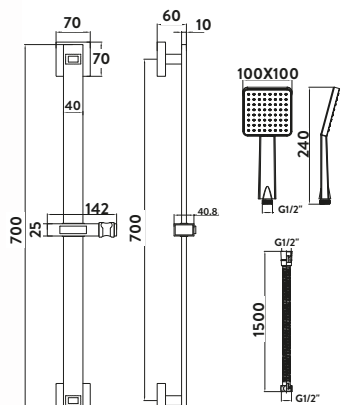

Lunar Slide Rail Kit

£112.00

RISERKIT004