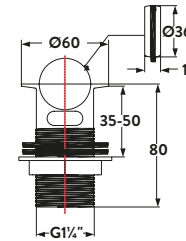

Round Flip Slotted Basin Waste

£20.00

WASTE100