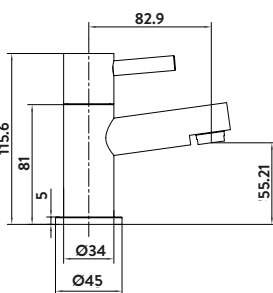

Basin Taps (Pair)