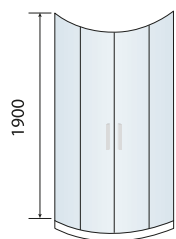

S8 ENCLOSURES

DOUBLE DOOR QUADRANT

- > Up to 8mm thick toughened safety glass
- > 1900mm tall
- > Universal design for left or right hand openings
- > Concealed fixings
- > Acqua shield glass treatment
- > Lifetime guarantee
- > Smooth sliding action
- > Soft open buffers
- > Large adjustment for out of true walls and easy installation
- > 550mm radius

Size	Width mm	Opening Size (A)	Price Inc VAT	Code
800 x 800	770 - 790mm	425mm	£731.00	SCUD8Q
900 x 900	870 - 890mm	520 mm	£753.00	SCUD9Q