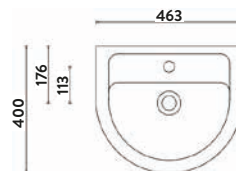

460 Basin & Pedestal