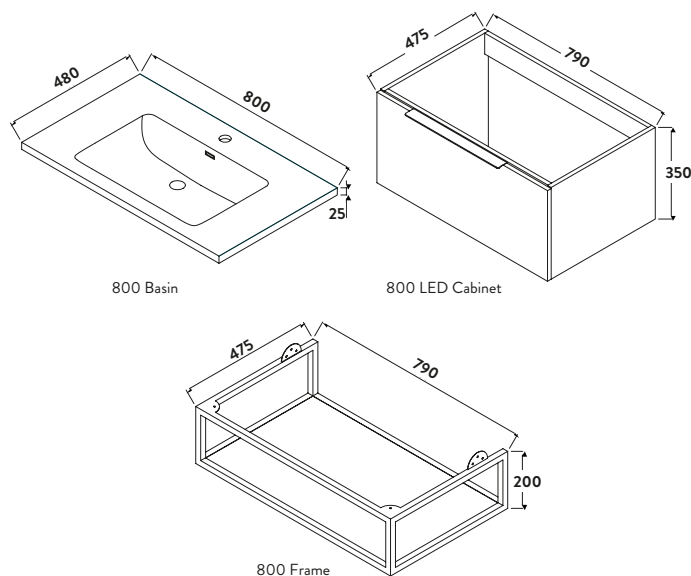

Comes with 2 dual colour reversible shelves, for use on all cabinet colours.

Optional 800 Black Frame with Shelf

790w x 200h x 475d

AMBIENCE-FRAME-80X48X20	£318.00
--------------------------------	----------------