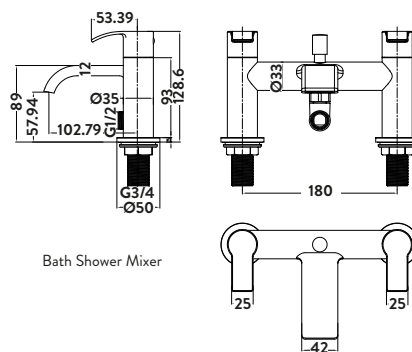

Mono Basin Mixer

Bath Filler

Bath Shower Mixer

MIAMI

Mono Basin Mixer

£177.00

TAP121

Provided with push waste
Operating Pressure 0.2 Bar