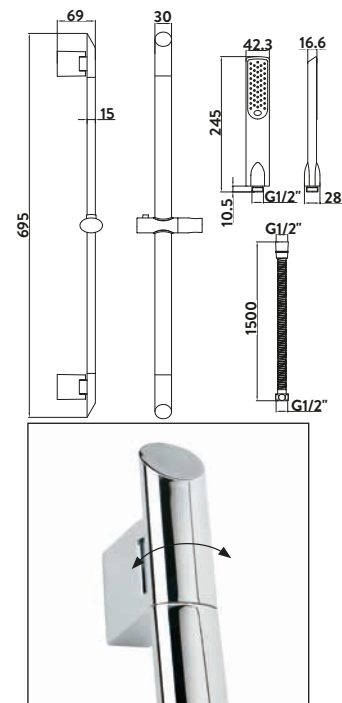

Pivoting wall brackets

Marco Slide Rail Kit

£95.00

RISERKIT006