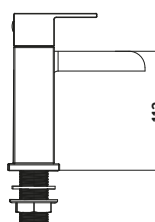

TAP008
Provided with push waste
Operating Pressure 0.2 Bar

TAP001
Provided with push waste
Operating Pressure 0.2 Bar

TAP009
Operating Pressure 0.2 Bar

TAP002
Operating Pressure 0.5 Bar

TAP003
Provided with shower kit and wall bracket
Operating Pressure 0.5 Bar

Bath Filler