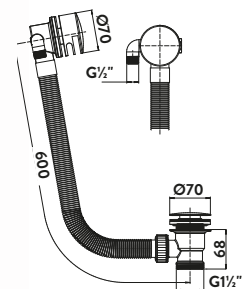

Brushed Brass Round Bath Filler and Overflow

£214.00

With sprung waste and overflow

WASTE104