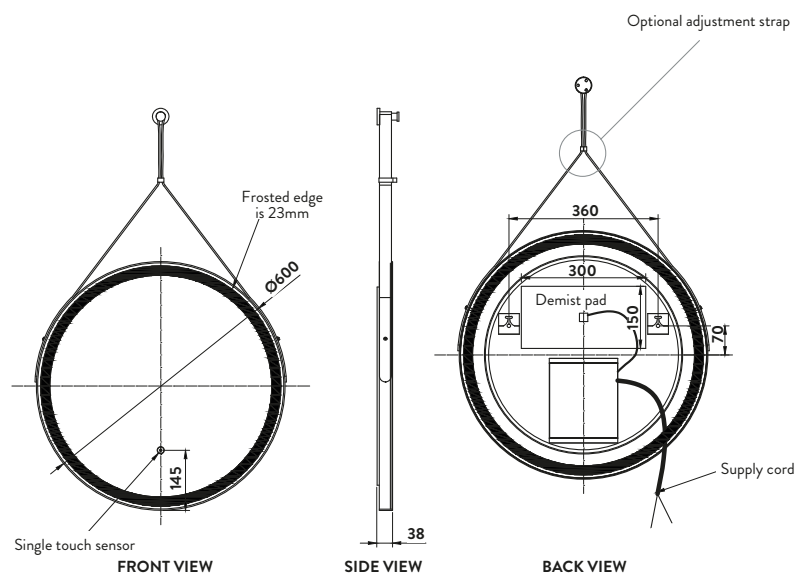

- > LED ambient mirror
- > Demister pad
- > Touch sensor, hold to change the light colour from warm white to cool white with memory function
- > 4mm copper-free silver mirror
- > Matt black finish frame
- > Black decorative strap and wall fitting support
- > Optional adjustment strap

Belini Round LED Mirror 600mm

£475.00

BELINI-LED-600

Can be used with or without strap

EASY-TOUCH
Colour change at
the touch of a button