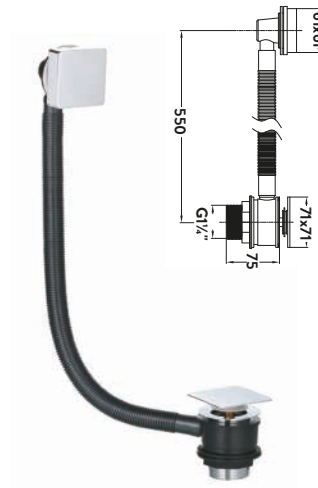

Round Bath

£31.00

With sprung **EasyClean** waste and overflow

WASTE90

Square Bath

£65.00

With sprung waste and overflow

WA98