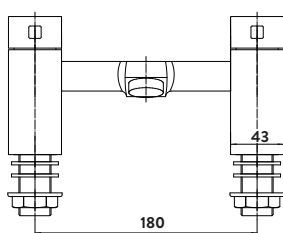

Bath Filler