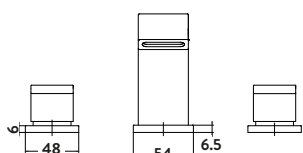

4 Hole Deck Mounted Bath Shower Mixer