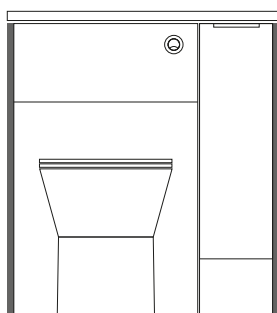

PRODUCTS IN THIS COMBINATION

Fitted Furniture Units

- 500 Slim WC Unit
- 200 Slim 1 Door Unit
- 300 Slim 1 Door Unit x2
- 600 Slim Basin Unit

Mirror

- 600 Double Mirror Wall Unit

Basin and Worktop

- Right Hand Slim 1244 Integrated Basin and Worktop
- Pure White Solid Worktop 1264 x 230 (cut to size)

Handles

- Straight Edge 600 Cabinet Pair Pack A x2
- Straight Edge 200 Cabinet Single Pack C

Tap

- Muro Mono Basin Mixer

Back to Wall Pan

- Middleton

Fitted Furniture Panels and Plinths (cut to size)

- Slimline Base End Panel x2
- Wall End Panel x4