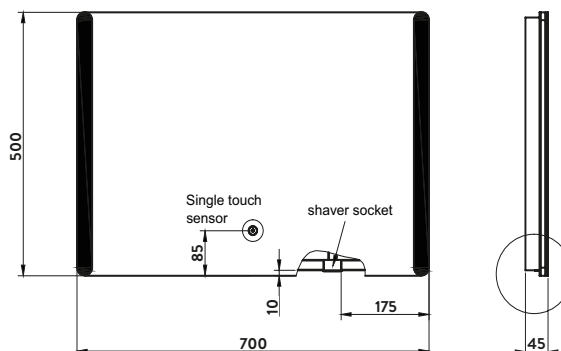

Touch sensor

Shaver socket

Berio LED Mirror with Demister Pad and Shaver Socket 700 x 500mm

£331.00

BERIO-700x500

- > LED ambient bright white mirror
- > Demister pad
- > Integrated shaver socket
- > Touch on/off switch
- > Dimmable hold on/off switch