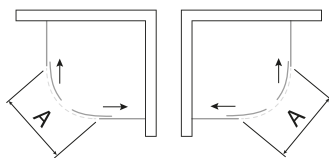

S8 ENCLOSURES

OFFSET DOUBLE DOOR QUADRANT

- > Up to 8mm thick toughened safety glass
- > 1900mm tall
- > Universal design for left or right hand openings
- > Concealed fixings
- > Acqua shield glass treatment
- > Lifetime guarantee
- > Smooth sliding action
- > Soft open buffers
- > Large adjustment for out of true walls and easy installation
- > 550mm radius

Size	Width mm	Opening Size (A)	Price Inc VAT	Code
900 x 760	870 - 890mm 730 - 750mm	435mm	£764.00	SCUD9X76Q
1000 x 800	970 - 990mm 770 - 790mm	475 mm	£839.00	SCUD10X8Q
1200 x 800	1170 - 1190mm 770 - 790mm	475 mm	£860.00	SCUD12X8Q
1200 x 900	1170 - 1190mm 870 - 890mm	520 mm	£887.00	SCUD12X9Q