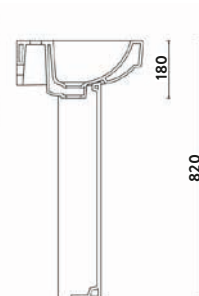

Open Back Pan & Cistern