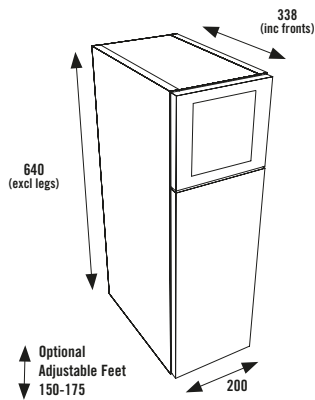

200 TOILET ROLL CABINET

Option to install Floor Standing or Wall Hung

Adjustable Legs and Wall Hanging Fittings supplied
INCLUDES HOLDER

**CARCASS
OPTIONS**

- Oak
  BDK2 - 01
- Matt Dark Grey
  BDK2 - 02
- Matt White
  BDK2 - 03

TRADITIONAL PANELS

- Painted Oak Dark Grey
  BNK2 - PODGT
- Painted Oak Mussel
  BNK2 - POMT
- Supermatt Stone Grey
  BNK2 - STOT
- Supermatt Indigo
  BNK2 - INDT

**MODERN
PANELS**

- Gloss White
  BNK2 - GLWS
- Gloss Light Grey
  BNK2 - GLGS
- Matt Grey
  BNK2 - MDGS
- Sonoma Oak
  BNK2 - SONS
- Supermatt Stone Grey
  BNK2 - STOS

Please state both carcass and door codes when ordering	Total £330.00	Carcass £221.00	Front Panel Pack £109.00