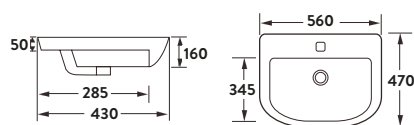

Semi Recessed Basin

BASIN OVERFLOW COVER
COLOUR OPTIONS AVAILABLE
Page 364