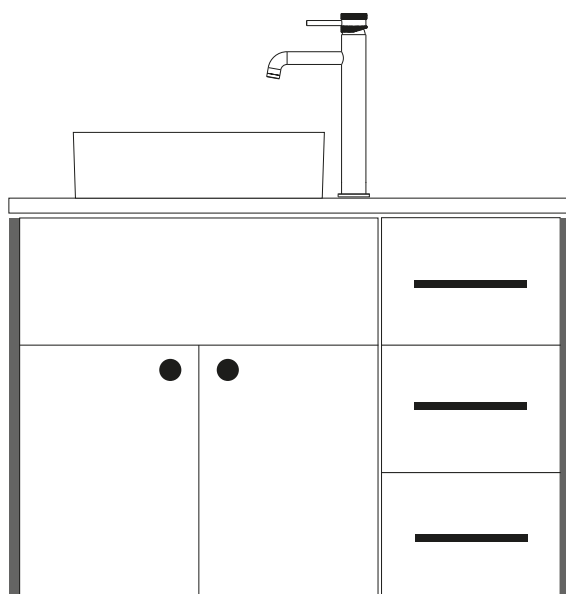

INTERNAL CARCASS FINISH

Oak

Dark Grey

White

MODERN FITTED FURNITURE

 **18MM THICK**
DOORS & CARCASS

Gloss White

PRODUCTS IN THIS COMBINATION