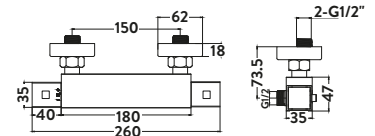

£156.00

BARVALVE006

Cool Touch

Operating Pressure 0.5 Bar

Round Exposed Thermostatic Valve Matt Black