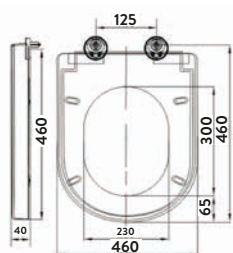

Rimless Wall Hung Pan

Wrap Over Seat