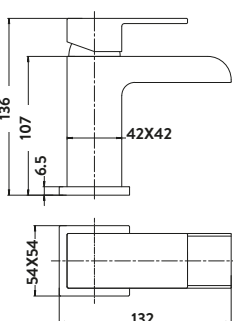

Mono Basin Mixer