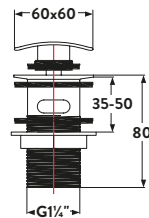

Black Square Dome Slotted Sprung Basin Waste

£34.00

BLACK094