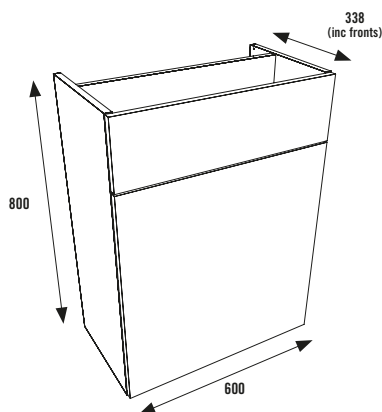

600 WC UNIT

CARCASS OPTIONS

Oak

Matt Dark Grey

Matt White

TRADITIONAL PANELS

Painted Oak Dark Grey

Painted Oak Mussel

Supermatt Stone Grey

Supermatt Indigo

MODERN PANELS

Gloss White

Gloss Light Grey

Matt Grey

Sonoma Oak

Supermatt Stone Grey

Please state both carcass and door codes when ordering

Total £426.00

Carcass
£286.00

Front Panel Pack
£140.00