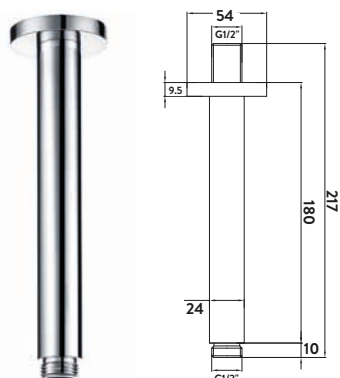

Round Ceiling Mounted Wall Arm

£59.00

CEILINGARM002