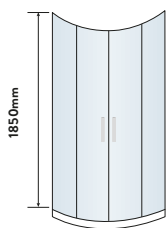

S6 ENCLOSURES

DOUBLE DOOR QUADRANT

- > Up to 6mm thick toughened safety glass
- > 1850mm tall
- > Acqua shield glass treatment
- > Lifetime guarantee
- > Smooth sliding action
- > Large adjustment for out of true walls and easy installation
- > 550mm radius

Size	Width mm	Opening Size (A)	Price Inc VAT	Code
800 x 800	770 - 790mm	400mm	£420.00	S6-GLASS001
900 x 900	870 - 890mm	530 mm	£420.00	S6-GLASS002
900 x 760	870 - 890mm 730 - 750mm	430 mm	£500.00	S6-GLASS003
1000 x 800	970 - 990mm 770 - 790mm	470mm	£525.00	S6-GLASS004
1200 x 800	1170 - 1190mm 770 - 790mm	470mm	£535.00	S6-GLASS005
1200 x 900	1170 - 1190mm 870 - 890mm	530mm	£540.00	S6-GLASS006