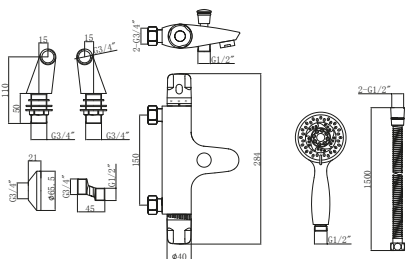

Thermostatic Shower Bar Valve