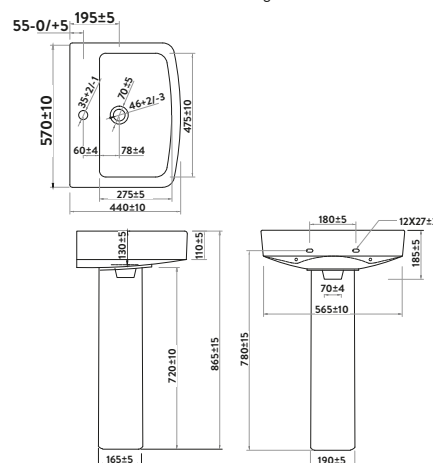

Basin & Pedestal