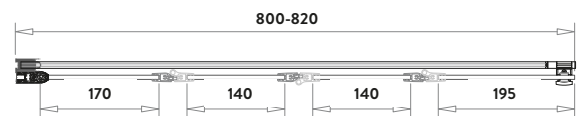

S6 ACQUA ARM 4 PANEL BATH SCREEN

Acqua Arm Bath Screen 4 Panel

Acqua Arm 6mm Four Panel Bath Screen
1500 x 800mm

£506.00

AQUAARM4PAN

- > 6mm toughened safety glass
- > 20mm adjustment for easy installation and adjustment
- > Chromed metal top and bottom hinge - not plastic
- > Bright reflective polished profiles