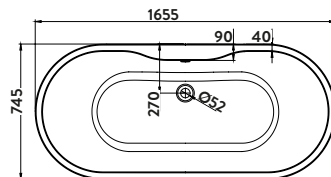

- > Smooth flowing curves are created using two Lucite acrylic sheets, that are carefully bonded together using a highly skilled technique.
- > Fully encapsulated baseboards and adjustable feet provide a stable and secure base, even on uneven floors.
- > For use with freestanding and deck mounted taps