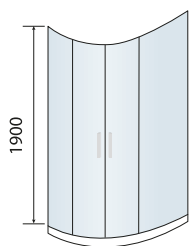

S8 ENCLOSURES

OFFSET DOUBLE DOOR QUADRANT

- > Up to 8mm thick toughened safety glass
- > 1900mm tall
- > Universal design for left or right hand openings
- > Concealed fixings
- > Acqua shield glass treatment
- > Lifetime guarantee
- > Smooth sliding action
- > Soft open buffers
- > Large adjustment for out of true walls and easy installation
- > 550mm radius

Size	Width mm	Opening Size (A)	Price Inc VAT	Code
900 x 760	870 - 890mm 730 - 750mm	435mm	£764.00	SCUD9X76Q
1000 x 800	970 - 990mm 770 - 790mm	475 mm	£839.00	SCUD10X8Q
1200 x 800	1170 - 1190mm 770 - 790mm	475 mm	£860.00	SCUD12X8Q
1200 x 900	1170 - 1190mm 870 - 890mm	520 mm	£887.00	SCUD12X9Q