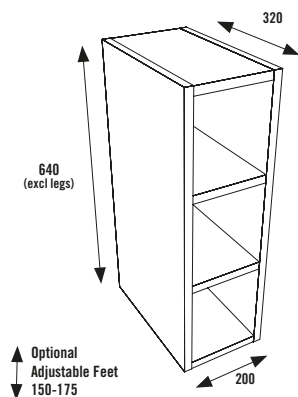

200 OPEN UNIT

Option to install Floor Standing or Wall Hung

CARCASS OPTIONS

Oak

Matt Dark Grey

Matt White

Total £203