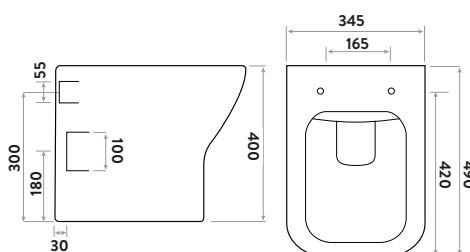

Back to Wall Toilet