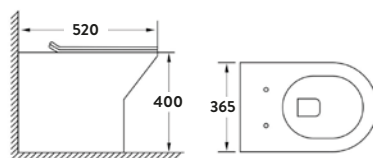

Rimless Back to Wall Pan