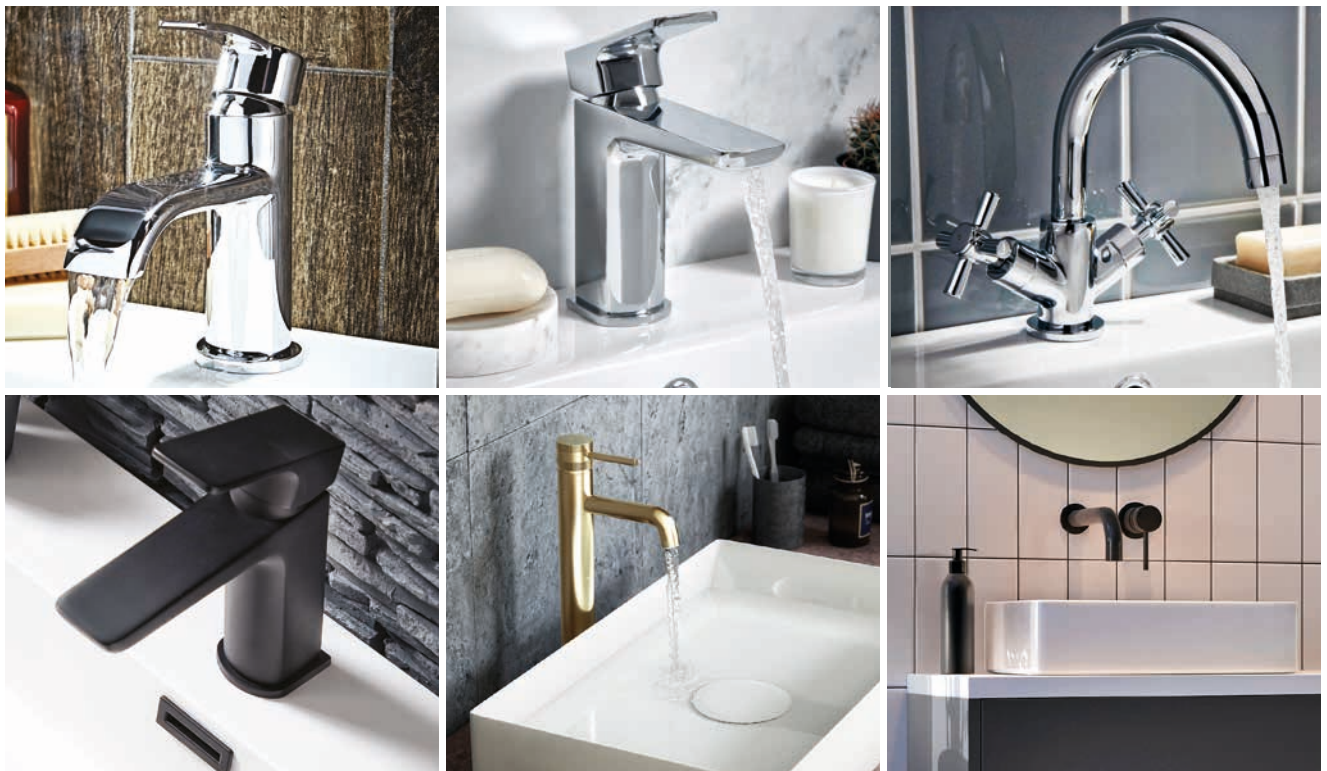

Step Eight

SELECT TAPS P304-356

BASIN OVERFLOW COVER
COLOUR OPTIONS AVAILABLE
Page 364