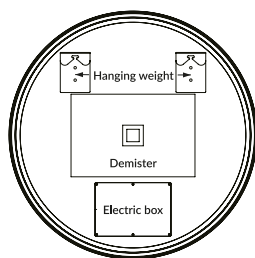

- > LED ambient mirror
- > Demister pad
- > Touch sensor, hold to change the light colour from warm white to cool white with memory function
- > 4mm copper-free silver mirror
- > Matt black finish frame
- > Black decorative strap and wall fitting support
- > Optional adjustment strap

Macie Black LED Mirror 600mm £310.00

MACIE-600RND-BLACK

Macie Brushed Brass LED Mirror 600mm £340.00

MACIE-600RND-BB

EASY-TOUCH
Colour change at
the touch of a button

Front view

Side view

Back view

Bottom view