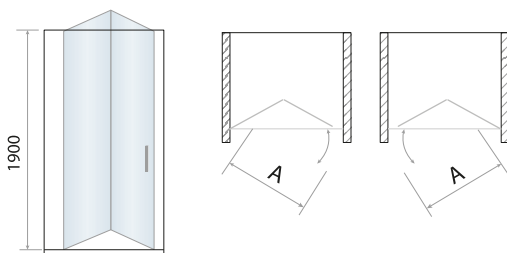

S6 ENCLOSURES

BIFOLD SEMI-FRAMELESS

- > Up to 6mm thick toughened safety glass
- > 1850mm tall
- > Universal design for left or right hand openings
- > Acqua shield glass treatment
- > Lifetime guarantee
- > Smooth sliding action
- > Large adjustment for out of true walls and easy installation

BIFOLD DOOR

Size	Width mm	Opening Size (A)	Price Inc VAT	Code
700	650 - 690mm	630mm	£420.00	S6-GLASS021
760	710 - 750mm	690 mm	£420.00	S6-GLASS022
800	750 - 790mm	730 mm	£463.00	S6-GLASS023
900	850 - 890mm	830mm	£475.00	S6-GLASS024
1000	950 - 990mm	930mm	£540.00	S6-GLASS030

SIDE PANEL

Size	Width mm	Price Inc VAT	Code
700	670 - 690mm	£230.00	S6-GLASS025
760	730 - 750mm	£240.00	S6-GLASS026
800	770 - 790mm	£260.00	S6-GLASS027
900	870 - 890mm	£270.00	S6-GLASS028
1000	970 - 990mm	£290.00	S6-GLASS029

EXTENSION PROFILE

Adds 20mm per profile

Price Inc VAT	Code
£86.00	SCUDEXT