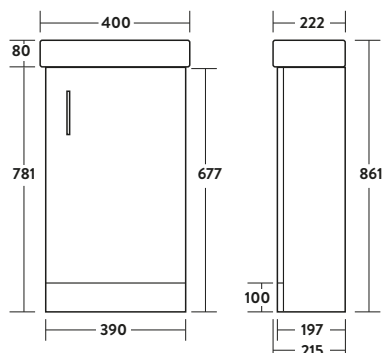

**Optional Lanza Handle
Matt Black**

LANZA-HANDLE-BLACK   £24.00 (each)

- > 18mm solid carcass
- > Soft close doors
- > 1 tap hole option only
- > Ceramic basin can be turned to use tap on the left or right
- > Door can be hung to open from the left or right