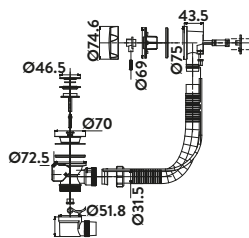

£31.00

With sprung **EasyClean** waste and overflow

WASTE90

£65.00

With sprung waste and overflow

WA98

Bath Pop-Up

£32.00

Waste and overflow

BW001

Black Pop-Up

£60.00

Waste and overflow

BLACKBW001

£63.00

Waste and overflow

BRASSBW001