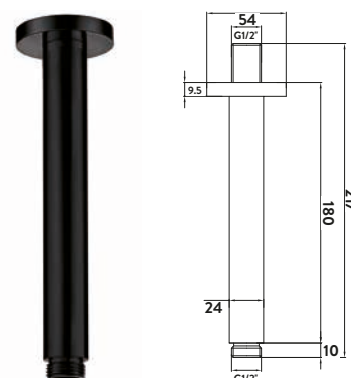

Black Square Shower Wall Arm

£77.00

BLACK005ORB	Operating Pressure 0.2 Bar
-------------	----------------------------

Round Ceiling Mounted Wall Arm

£59.00

CEILINGARM002

Black Round Shower Ceiling Arm

£59.00