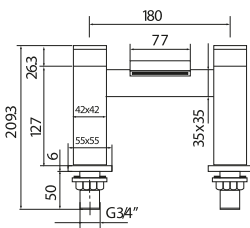

Bath Filler