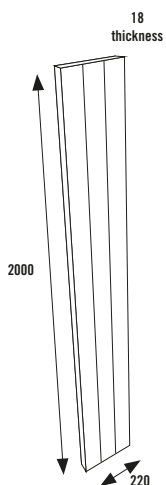

Price
£232.00

Price
£232.00

PLEASE BE AWARE CUTTING OF END PANELS AND PLINTHS MAY BE REQUIRED WHEN FITTING

SLIMLINE TALL END PANEL

TRADITIONAL PANELS

Painted Oak Dark Grey

Painted Oak Mussel

Supermatt Stone Grey