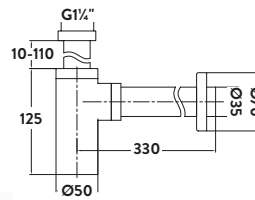

BT04

Minimalist Bottle Trap £67.00

BT02

Black Minimalist Bottle Trap £71.00

BLACK096

Square Bottle Trap £89.00

BT03

Black Square Bottle Trap £95.00