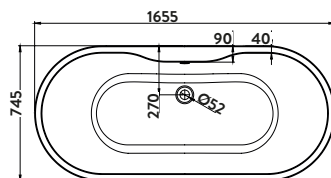

ONYX

- > Smooth flowing curves are created using two Lucite acrylic sheets, that are carefully bonded together using a highly skilled technique.
- > Fully encapsulated baseboards and adjustable feet provide a stable and secure base, even on uneven floors.
- > For use with freestanding and deck mounted taps

Onyx

Gloss White 1555 x 745

£1,640.00

BATH-DE1555

Gloss White 1655 x 745

£1,640.00

BATH-DE1655

(Waste and overflow not included)

Bath Pop-Up

£32.00

BW001

Waste and overflow