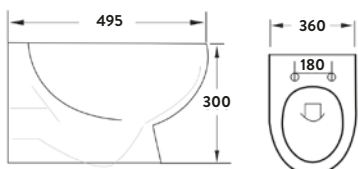

Belini Rimless Wall Hung Pan