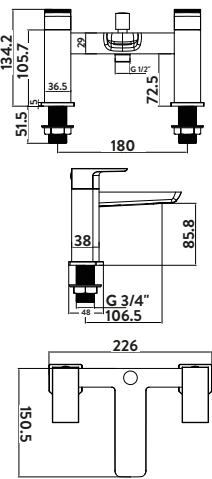

£317.00

BLACK247ORBL

Provided with Shower Kit
Operating Pressure 0.5 Bar

Freestanding Bath Shower Mixer

£718.00

BLACK240ORB

Operating Pressure 0.5 Bar

Bath Filler