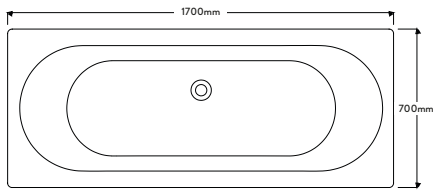

Double Ended

Code	Size	Price
BATH-CRNDDE1700X700-D	1700 x 700	£375.00
BATH-CRNDDE1700X750-D	1700 x 750	£439.00
BATH-CRNDDE1800X800-D	1800 x 800	£530.00

Double Ended 1700 x 700