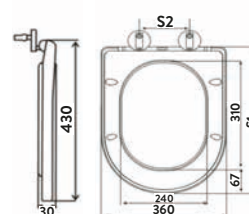

Black push button for ceramic cisterns and black toilet hinge cover caps

BLACK-COVER&BUTTON	£22.00
-------------------------------	---------------

Rimless Wall Hung Pan

Rimless Comfort Height Back To Wall Pan