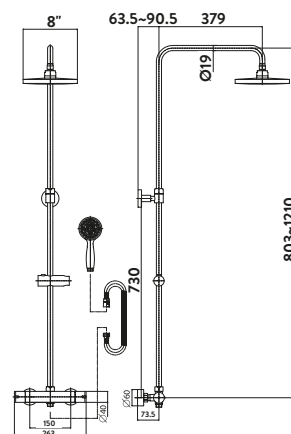

SERENA

Chrome Round Rigid Riser Shower

£248.00

Code SK600

With adjustable rigid riser

Operating Pressure

0.5 Bar

- > 200mm ultra thin solid metal fixed shower head
- > Rubber easy clean soft rubber nozzles on main shower head and handset
- > Telescopic riser rail - **adjustable after installation**
- > Fully thermostatic valve
- > Multi-function shower handset with height adjustable holder