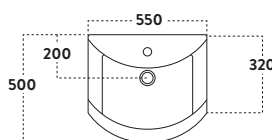

Lanza 450 Floor Cabinet Polar White

455w x 860h x 400d (inc. basin)

POLAR-450-BASINUNIT
450mm Floor Cabinet £140.00

LANZA450BASIN
450mm Basin £111.00
Combined **£251.00**

Lanza 450 Floor Cabinet Gloss Anthracite

455w x 860h x 400d (inc. basin)

LANZA-450-BASINUNIT-ANTHRACITE
450mm Floor Cabinet £151.00

LANZA450BASIN
450mm Basin £111.00
Combined **£262.00**

Lanza 550 Floor Cabinet Polar White

550w x 860h x 500d (inc. basin)

POLAR-550-BASINUNIT
550mm Floor Cabinet £157.00

LANZA-550-BASINCR
550mm Basin £134.00
Combined **£291.00**

Lanza 550 Floor Cabinet Gloss Anthracite

550w x 860h x 500d (inc. basin)

LANZA-550-BASINUNIT-ANTHRACITE
550mm Floor Cabinet £175.00

LANZA-550-BASINCR
550mm Basin £134.00
Combined **£309.00**

Optional Lanza Handle Matt Black

LANZA-HANDLE-BLACK £24.00 (each)