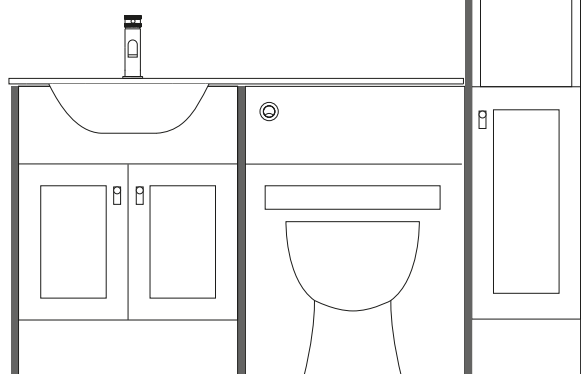

PRODUCTS IN THIS COMBINATION

Fitted Furniture Units

- 300 Tower Unit
- 600 WC Unit
- 600 Basin Unit

Basin and Worktop

- Left Hand 1244 Integrated Basin and Worktop

Handles

- Leather Pull Handle Brown/Brass x4

Tap

- Core Brushed Brass Mono Basin Mixer

Back to Wall Pan

- Belini
- Square Brushed Brass Button

Fitted Furniture Panels and Plinths (cut to size)

- Standard Tall End Panel x2
- Standard Base End Panel x2