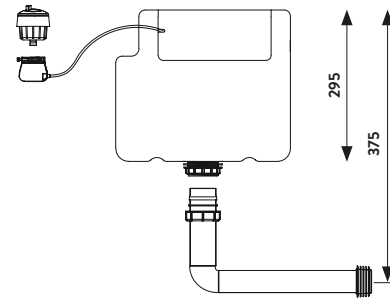

EASY TO FIT / RETRO FIT

The contactless flush sensor valve is a great upgrade for most WCs. Fitting cisterns with a height between 260mm-320mm and a flush button hole of Ø40mm it will complement most cisterns on the market.

Concealed Cistern with Bottom Inlet

Concealed Cistern with Chrome Button £62.00

CISTERN003

Concealed Cistern with Side Inlet

Concealed Cistern with Chrome Button £62.00

CISTERN002

- > AG Air gap compliant
- > Top access and front access
- > WRAS approved flush valve
- > Compact design that will fit most furniture
- > 3 and 6 litre flushing option
- > Strong and durable High Density Poly Ethylene (HDPE plastic)
- > Push button can be fitted flush or surface mounted
- > Depth 140mm, Width 340mm