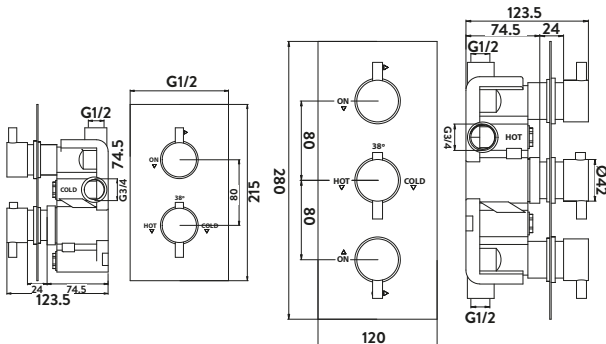

FEATURES

- > Manufactured from solid brass.
- > Suitable for water systems between 0.2 to 4 bar pressure.
- > Suitable for all water systems.
- > Thermostatically controlled.
- > Built-in anti-scald device.
- > Suitable for use with shower pumps.
- > 10 year guarantee.