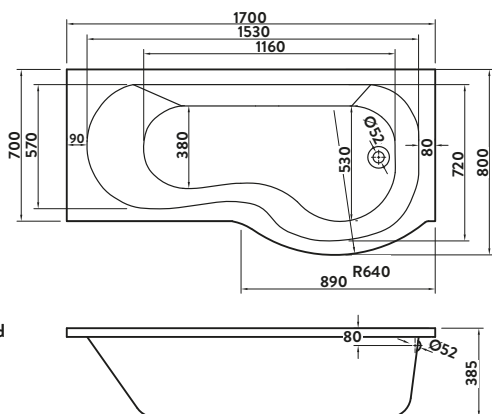

Code	Size	Price
SHOWERBATH008-D	P Shape Left 1700 x 800	£482.00
SHOWERBATH009-D	P Shape Right 1700 x 800	£482.00
SHOWERBATH003-D	P Shape Front Panel	£135.00
SHOWERBATH007	End Panel	£43.00
SCREEN002	P Shape Bath Screen	£185.00