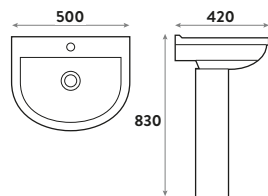

Basin & Pedestal