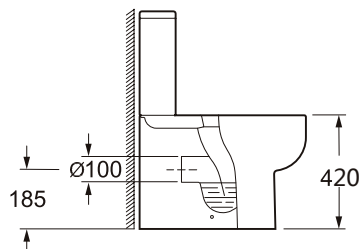

WC Pan Including Cistern