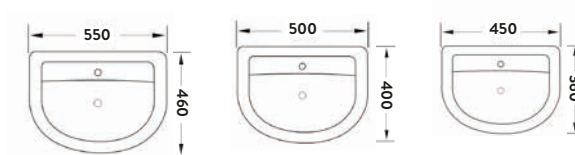

**Deia / Belini
Semi-Recessed Basin**

560w x 160h x 470d

MIDDLETON-RECESSED £167.00

BASIN OVERFLOW COVER
COLOUR OPTIONS AVAILABLE

Page 364

Basins