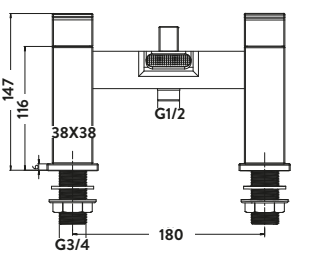

TAP008
Provided with push waste
Operating Pressure 0.2 Bar

TAP001
Provided with push waste
Operating Pressure 0.2 Bar

TAP009
Operating Pressure 0.2 Bar

TAP002
Operating Pressure 0.5 Bar

TAP003
Provided with shower kit and wall bracket
Operating Pressure 0.5 Bar

Bath Filler