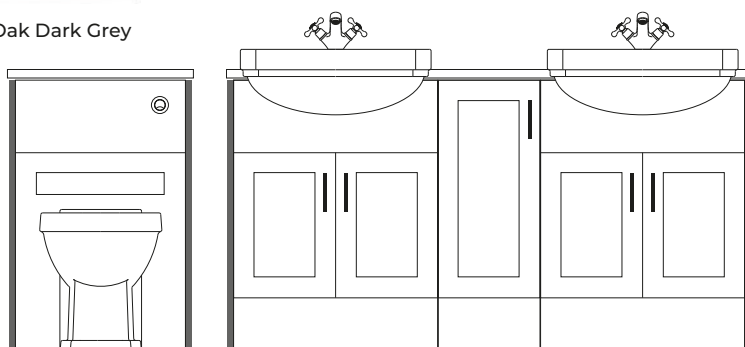

Fitted Furniture Panels and Plinths (cut to size)

- Standard Base End Panel x5
- Wall End Panel x2
- 2000 Plinth

TRADITIONAL FITTED FURNITURE

18MM THICK
DOORS & CARCASS

Painted Oak Dark Grey

PRODUCTS IN THIS COMBINATION