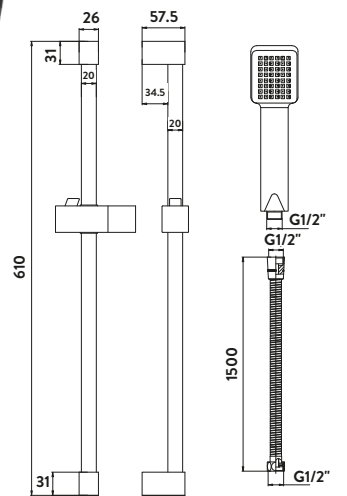

RISERKIT001

Black Square Riser Rail Kit £81.00

BLACK003ORB