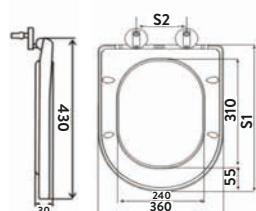

Wrap Over Seat