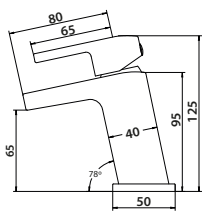

Mini Mono Basin Mixer