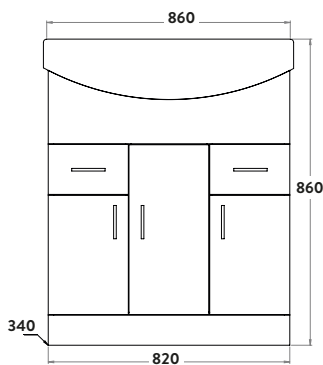

**Optional Lanza Handle
Matt Black**

LANZA-HANDLE-BLACK

£24.00 (each)

Lanza 850 Floor Cabinet