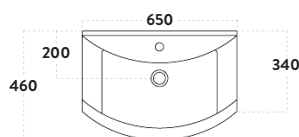

LANZA750BASIN
750mm Basin £189.00
Combined **£410.00**

**Lanza 750 Floor Cabinet
Gloss Anthracite**

750w x 860h x 485d (inc. basin)

LANZA-750-BASINUNIT-ANTHRACITE
750mm Floor Cabinet £245.00

LANZA750BASIN
750mm Basin £189.00
Combined **£434.00**