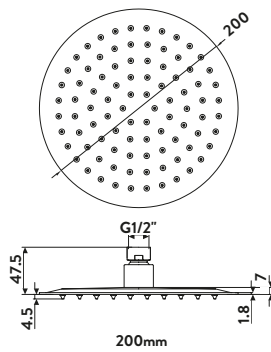

Valve Only

SHOWER HEADS & ARMS

Traditional Shower Head

£119.00

SH006
200mm Round

Traditional Wall Arm

£98.00

WALLARM003
Pivots from Wall Joint