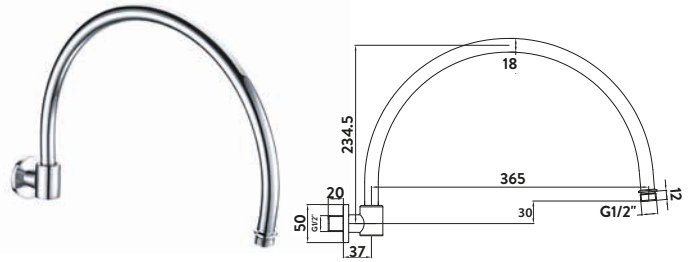

Valve Only

SHOWER HEADS & ARMS

Traditional Shower Head

£119.00

SH006
200mm Round

Traditional Wall Arm

£98.00

WALLARM003
Pivots from Wall Joint