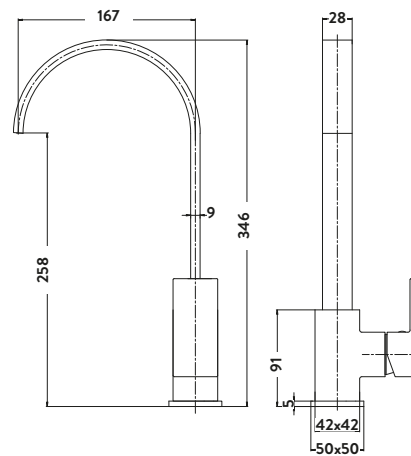

ROSSI

KT37

Operating Pressure 0.2 Bar

TIRARE

KT38

NICK38

Operating Pressure 1.0 Bar