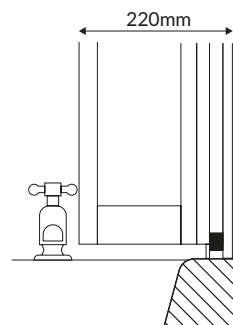

QUALITY ASSURED

Stylish modern and sleek designs, crafted from quality materials to last a lifetime. Scudo is the only option for people who truly know how to create a beautiful bathroom.

As a standard sign of performance and quality, Scudo Acqua Shield is expertly applied to all shower enclosures in this range. By forming a protective bond with the glass during the manufacturing process, Acqua Shield creates an invisible barrier against limescale, soap scum and general bacterial build-up.

4 Panel screen in the folded away and stored position.