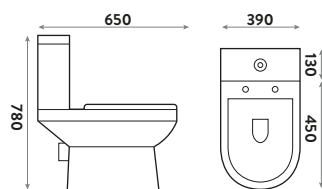

Open Back Pan & Cistern