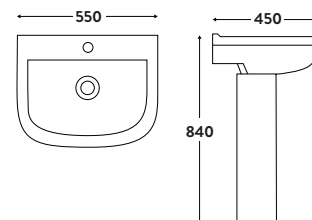

Basin & Pedestal