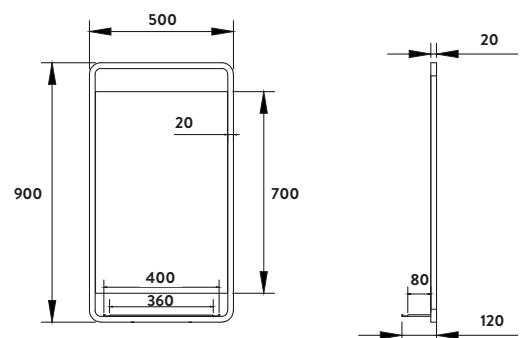

Mosca LED Mirror with Demister Pad and Shaver Socket and Bluetooth™ 500x700mm

£633.00

MIRROR04USB

MONO MIRRORS

Mono Black Soft Square Mirror With Shelf

500 x 900mm

£283.00

REFLECTION002