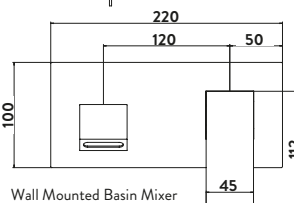

£285.00

BLACK254ORB

With diverter
Operating pressure 0.2 bar

Mini Mono Basin Mixer

Mono Basin Mixer

Tall Mono Basin Mixer

Wall Mounted Basin Mixer

Bath Filler