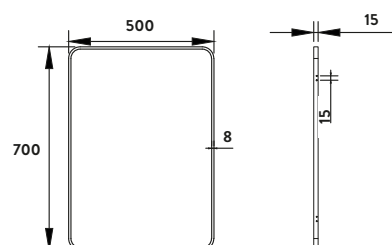

Mono Black Rectangle Mirror

500 x 700mm

£220.00

REFLECTION003

Can be mounted portrait or landscape.