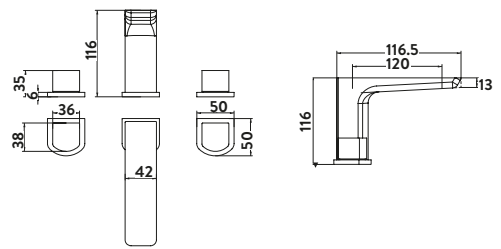

3 Tap Hole Basin Mixer