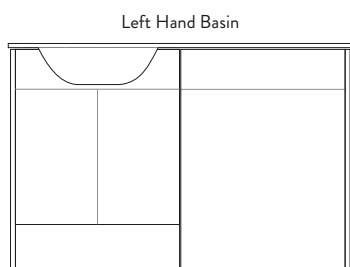

TYPICAL UNIT LAYOUTS FOR INTEGRATED BASINS (Suitable for use with 600 Basin and WC Units only)

1244mm Basins

Left Hand Basin