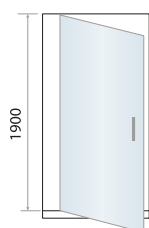

S8 ENCLOSURES

HINGE DOOR

- > Up to 8mm thick toughened safety glass
- > 1900mm tall
- > Universal design for left or right hand openings
- > Concealed fixings
- > Acqua shield glass treatment
- > Lifetime guarantee
- > Large adjustment for out of true walls and easy installation
- > High quality hinges

HINGE DOOR

Size	Width mm	Opening Size (A)	Price Inc VAT	Code
700	650 - 690mm	530mm	£506.00	SCUD700HD
760	710 - 750mm	590mm	£527.00	SCUD760HD
800	750 - 790mm	630mm	£538.00	SCUD800HD
900	850 - 890mm	730mm	£549.00	SCUD900HD
1000	950 - 990mm	830mm	£592.00	SCUD1000HD

SIDE PANEL

Size	Width mm	Price Inc VAT	Code
700	670 - 690mm	£280.00	SCUD700SP
760	730 - 750mm	£280.00	SCUD760SP
800	770 - 790mm	£280.00	SCUD800SP
900	870 - 890mm	£323.00	SCUD900SP

EXTENSION PROFILE

Adds 20mm per profile

Price Inc VAT	Code
£86.00	SCUDEXT