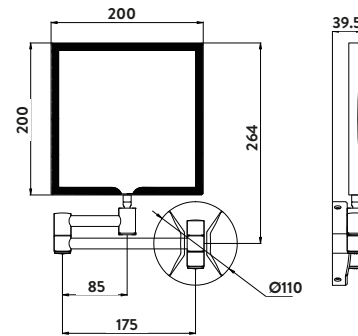

**Square LED Make-Up Mirror
Wall Mounted**

£355.00

MIRRO06RECMUP

- > 3x magnification on one side
- > 1x magnification on other side
- > LED illumination on each side
- > 200x200mm mirror size
- > Extends 250mm from the wall
- > The mirror automatically illuminates when pulled away from the base and turns off when the mirror is folded back into place