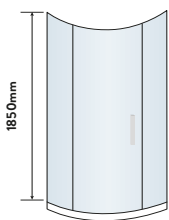

S6 ENCLOSURES

SINGLE DOOR QUADRANT

- > Up to 6mm thick toughened safety glass
- > 1850mm tall
- > Universal design for left or right hand openings
- > Acqua shield glass treatment
- > Lifetime guarantee
- > Smooth sliding action
- > Large adjustment for out of true walls and easy installation
- > 550mm radius

Size	Width mm	Opening Size (A)	Price Inc VAT	Code
800 x 800	770 - 790mm	420mm	£530.00	S6-GLASS007
900 x 900	870 - 890mm	440 mm	£585.00	S6-GLASS008
900 x 760	870 - 890mm 730 - 750mm	440 mm	£565.00	S6-GLASS009
1000 x 800	970 - 990mm 770 - 790mm	420mm	£585.00	S6-GLASS010
1200 x 800	1170 - 1190mm 770 - 790mm	420mm	£620.00	S6-GLASS011
1200 x 900	1170 - 1190mm 870 - 890mm	440mm	£640.00	S6-GLASS012