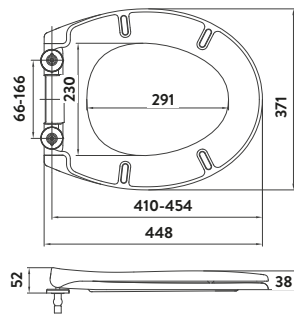

Universal PP Soft Close WC Seat