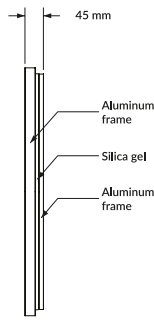

- > LED ambient mirror
- > Demister pad
- > Touch sensor, hold to change the light colour from warm white to cool white with memory function
- > 4mm copper-free silver mirror
- > Matt black finish frame
- > Black decorative strap and wall fitting support
- > Optional adjustment strap

Macie Black LED Mirror 600mm £310.00

MACIE-600RND-BLACK

Macie Brushed Brass LED Mirror 600mm £340.00

MACIE-600RND-BB

EASY-TOUCH
Colour change at
the touch of a button

Front view

Side view

Back view

Bottom view