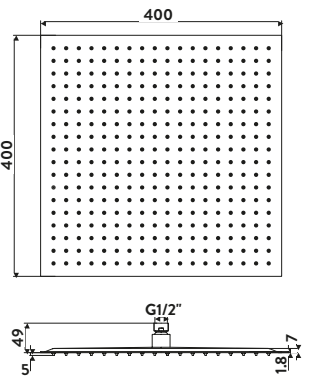

400mm

Chrome Square Shower Head

SH003	Square Shower Head 200mm	£75.00
SH004	Square Shower Head 300mm	£146.00
SH009	Square Shower Head 400mm	£161.00

Operating Pressure 0.2 Bar

Black Square Shower Heads

BLACK006ORB	Square Shower Head 200mm	£75.00
BLACK007ORB	Square Shower Head 300mm	£145.00

Operating Pressure 0.2 Bar