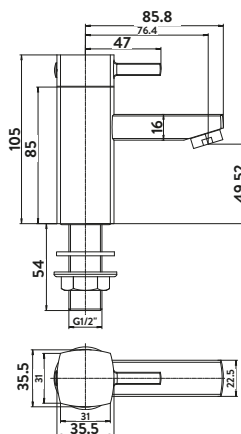

£79.00

TAP014

Provided with push waste
Operating Pressure 0.2 Bar

£105.00

TAP011

Provided with push waste
Operating Pressure 0.2 Bar

£102.00

TAP015

Operating Pressure 0.2 Bar

£164.00

TAP013

Operating Pressure 0.5 Bar

£194.00

TAP012

Includes shower kit and wall bracket
Operating Pressure 0.5 Bar

Basin Taps