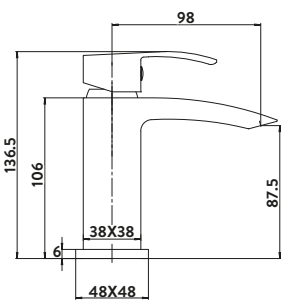

£242.00

TAP033L

Includes shower kit and wall bracket
Operating pressure 0.5 bar

4 Hole Deck Mounted Bath Shower Mixer

£263.00

TAP254

With diverter
Operating pressure 0.2 bar

Mini Mono Basin Mixer