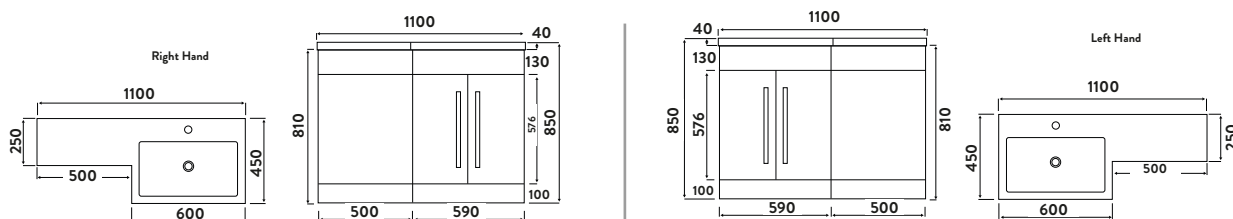

(please state left or right hand when ordering)