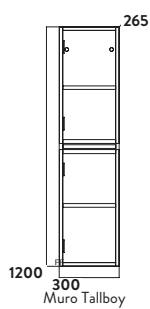

BASIN OVERFLOW COVER
COLOUR OPTIONS AVAILABLE

Page 364