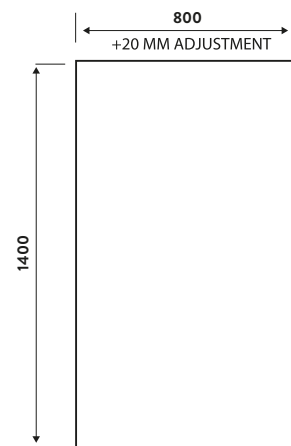

S6 BATH SCREENS

Black Grid 6mm Thick Bath Screen

Square Edge 6mm Bath Screen
1400 x 800mm

£187.00

GRIDBATHSCREEN

- > 6mm toughened safety glass
- > 12mm wide silkscreen printed black inner grid lines
- > 20mm adjustment for easy installation and adjustment