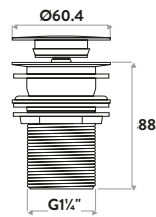

Round Dome Unslotted Sprung Basin Waste

£34.00

WASTE91

Black Square Dome Unslotted Sprung Basin Waste

£34.00

BLACK095

COLOURED OVERFLOW INSERTS

Tailor your sink to match the colour scheme of your bathroom with these overflow options. This small extra touch allows you to transform your sink to make it look as if it was made for your bathroom.