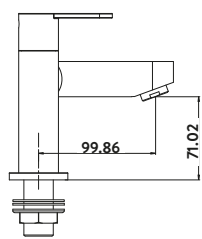

TAP023
 Provided with Shower Kit & Wall Bracket
 Operating Pressure 0.5 Bar

Mono Basin Mixer

Bath Filler

Bath Shower Mixer

FORME

Mini Mono Basin Mixer

£79.00

TAP014