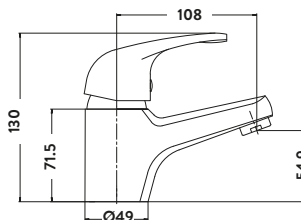

Bath Filler

£71.00

TAP062

Operating Pressure 0.2 Bar