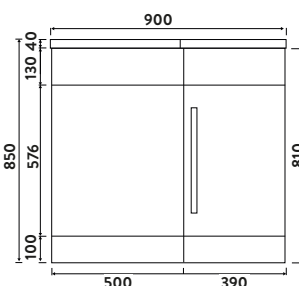

**Optional Lili Handle
Matt Black**

L-HANDLE-BLACK	£24.00 (each)
----------------	---------------

Left Hand

(please state left or right hand when ordering)

Right Hand

LILI 1100

Lili 1100 2 Door Furniture Pack
Gloss White