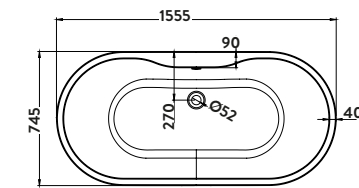

- > Smooth flowing curves are created using two Lucite acrylic sheets, that are carefully bonded together using a highly skilled technique.
- > Fully encapsulated baseboards and adjustable feet provide a stable and secure base, even on uneven floors.
- > For use with freestanding and deck mounted taps