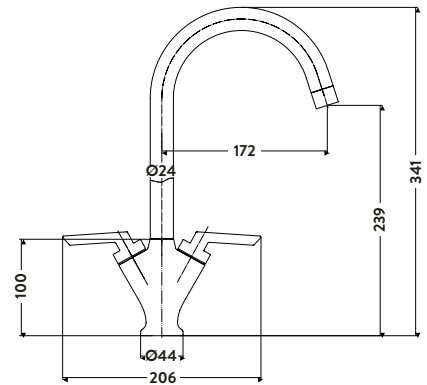

KITCHEN TAPS

OLICANA

KT11

NICK11

Operating Pressure 0.2 Bar

PALMA

KT35

Operating Pressure 0.2 Bar