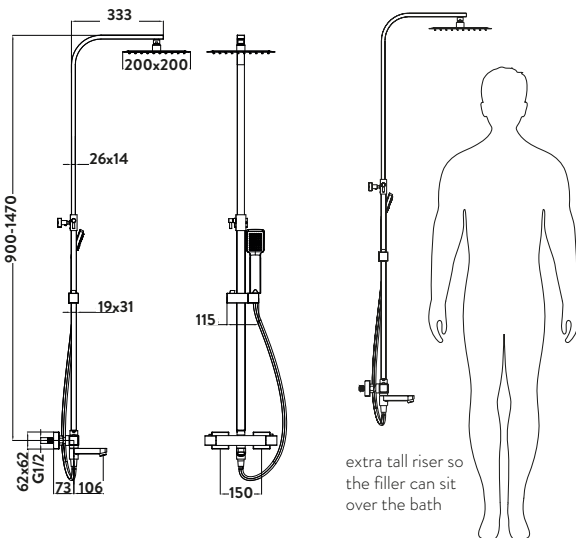

Square Rigid Riser Shower

£344.00

Code SHOWER012S

With Bath Filler and Adjustable Rigid Riser

Operating Pressure

0.5 Bar

- > 200mm ultra thin solid metal fixed shower head
- > Easy clean rubber nozzles on main shower head and handset
- > Telescopic riser rail - **adjustable after installation**
- > Chrome plated brass body thermostatic shower valve
- > Adjustable handset holder