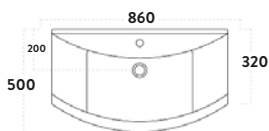

**Optional Lanza Handle
Matt Black**

LANZA-HANDLE-BLACK

£24.00 (each)

Lanza 850 Floor Cabinet

Lanza 950 Floor Cabinet