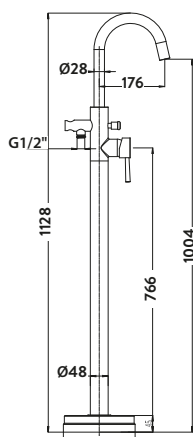

Freestanding Bath Shower Mixer