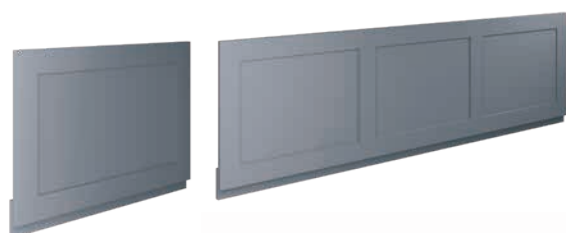

Classica Bath Panels

Classica 1700 Front Panel Silk Chalk White

1700w x 480-560h x 18d

CLASSICA-FRONT1700PANEL-CHWTE £232.00

Classica 700 End Panel Silk Chalk White

680w x 480-560h x 18d

CLASSICA-ENDPANEL700-CHWTE £138.00

Classica 1700 Front Panel Silk Stone Grey

1700w x 480-560h x 18d

CLASSICA-FRONT1700PANEL-STGREY £232.00

Classica 700 End Panel Silk Stone Grey

680w x 480-560h x 18d

CLASSICA-ENDPANEL700-STGREY £138.00

Classica 1700 Front Panel Silk Charcoal Grey

1700w x 480-560h x 18d

CLASSICA-FRONT1700PANEL-CHGREY £232.00

Classica 700 End Panel Silk Charcoal Grey

680w x 480-560h x 18d

CLASSICA-ENDPANEL700-CHGREY £138.00

Wooden Bath Panels

- > British manufactured
- > MDF panel in vinyl wrap
- > 15mm thick
- > Colours subject to the limitations of the printing process
- > Fully adjustable plinth
- > All two piece panels are adjustable from 443mm - 563mm
- > Main panel 443mm, plinth 140mm
- > NB. 700/750 panels can be obtained by cutting down the 800 panels
- > 140mm tall plinth

WOODPANEL001	High Gloss White 1700mm Vinyl Wrap Panel	£178.00
WOODPANEL009	Matt Indigo Blue 1700mm Vinyl Wrap Panel	£232.00
WOODPANEL006	Matt Grey 1700mm Vinyl Wrap Panel	£178.00
WOODPANEL008	Bardolino Driftwood Oak 1700mm Vinyl Wrap Panel	£232.00
WOODPANEL991	High Gloss White 1800mm Vinyl Wrap Panel	£178.00
WOODPANEL999	Matt Indigo Blue 1800mm Vinyl Wrap Panel	£237.00
WOODPANEL996	Matt Grey 1800mm Vinyl Wrap Panel	£178.00
WOODPANEL998	Bardolino Driftwood Oak 1800mm Vinyl Wrap Panel	£237.00
WOODENDO01	High Gloss White 800mm Vinyl Wrap Panel End	£97.00
WOODENDO09	Matt Indigo Blue 800mm Vinyl Wrap Panel End	£97.00
WOODENDO06	Matt Grey 800mm Vinyl Wrap Panel End	£97.00
WOODENDO08	Bardolino Driftwood Oak 800mm Vinyl Wrap Panel End	£97.00