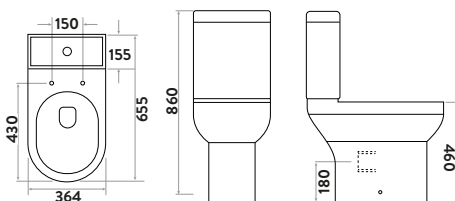

Comfort Height Open Back Pan & Cistern

BASIN OVERFLOW COVER
COLOUR OPTIONS AVAILABLE