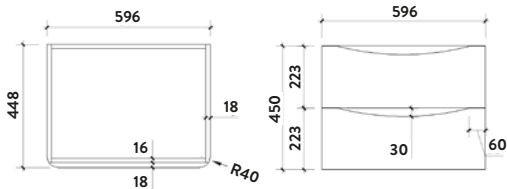

BELLA

BELLA 600 WALL CABINET WITH BASIN

High Gloss White

600w x 500h x 450d

PAINT-BELLA-600WALLCAB-GWTE
600mm Wall Cabinet £490.00

BELLA-600BASIN
600mm Basin £290.00

Combined £780.00