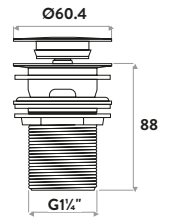

Round Dome Slotted Sprung Basin Waste

£19.00

WASTE92