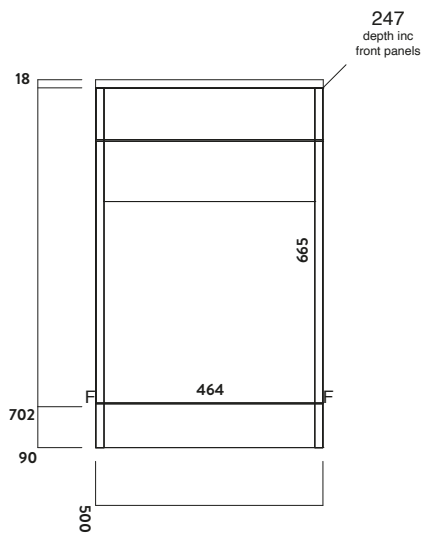

Lili 500 WC Unit