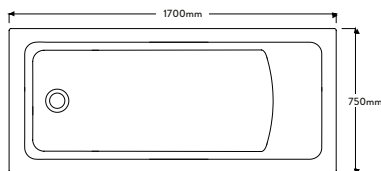

Double Ended 1700 x 700

Double Ended 1700 x 750

Double Ended 1800 x 800

SQUARE ENDED BATHS

Single Ended

Code	Size	Price
BATH-SSQSE1700X700-D	1700 x 700	£328.00
BATH-SSQSE1700X750-D	1700 x 750	£387.00

Single Ended 1700 x 700