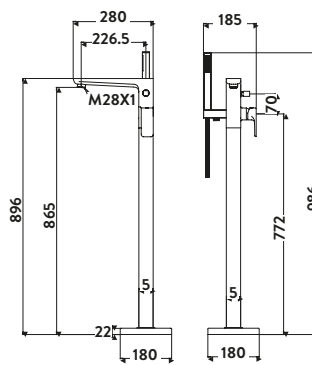

Freestanding Bath Shower Mixer