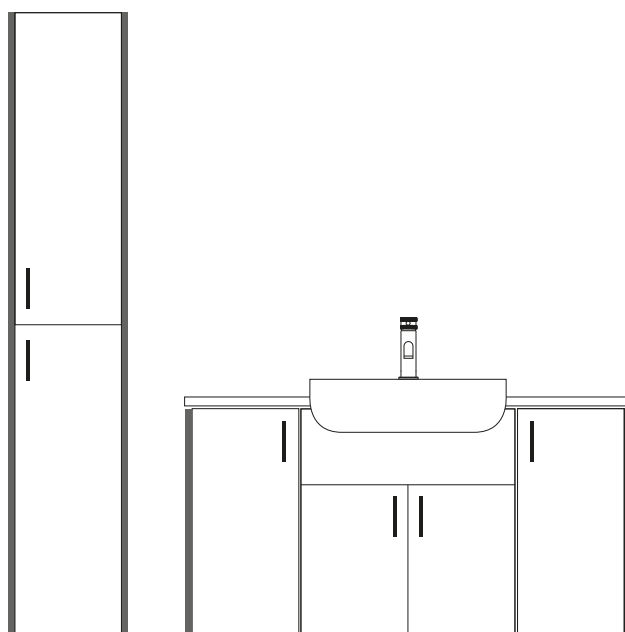

PRODUCTS IN THIS COMBINATION

Fitted Furniture Units

- 300 1 Door Unit x2
- 600 Basin Unit

Basin and Worktop

- Middleton Semi Recessed Basin
- Pure White Solid Worktop
  1264 x 350 (cut to size)

Handles

- Hexagonal Handle
  Brushed Brass x6

Tap

- Core Brushed Brass
  Mono Basin Mixer

Fitted Furniture Panels and Plinths (cut to size)

- Wall End Panel x2
- Tall End Panel x2