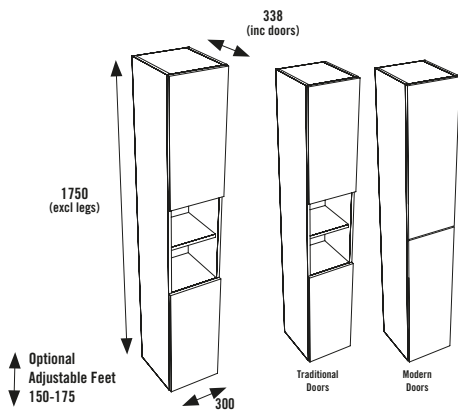

300 TOWER UNIT

Option to install Floor Standing or Wall Hung

**CARCASS
OPTIONS**

- Oak
  TDH3 - 01
- Matt Dark Grey
  TDH3 - 02
- Matt White
  TDH3 - 03

TRADITIONAL DOORS

- Painted Oak Dark Grey
  TNH3 - PODGT
- Painted Oak Mussel
  TNH3 - POMT
- Supermatt Stone Grey
  TNH3 - STOT
- Supermatt Indigo
  TNH3 - INDT

**MODERN
DOORS**

- Gloss White
  TNH3 - GLWS
- Gloss Light Grey
  TNH3 - GLGS
- Matt Grey
  TNH3 - MDGS
- Sonoma Oak
  TNH3 - SONS
- Supermatt Stone Grey
  TNH3 - STOS

Please state both carcass and door codes when ordering	Total £637.00	Carcass £395.00	Door Pack £242.00