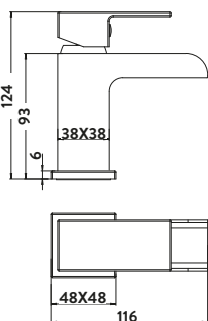

Mini Mono Basin Mixer