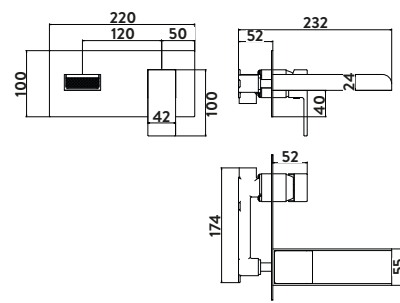

Wall Mounted Basin Mixer