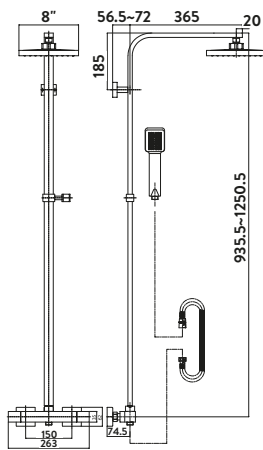

Brushed Brass Square Rigid Riser Shower £350.00

Code SK700

With adjustable rigid riser

Operating Pressure 0.5 Bar

- > 200mm ultra thin solid metal fixed shower head
- > Rubber easy clean soft rubber nozzles on main shower head and handset
- > Telescopic riser rail - **adjustable after installation**
- > Fully thermostatic valve
- > Adjustable handset holder