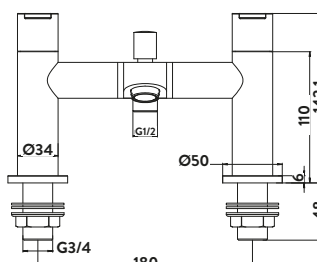

TAP023
 Provided with Shower Kit & Wall Bracket
 Operating Pressure 0.5 Bar

Mono Basin Mixer

Bath Filler

Bath Shower Mixer

FORME

Mini Mono Basin Mixer

£79.00

TAP014