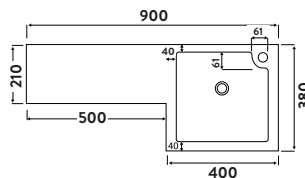

**Optional Lili Handle
Matt Black**

L-HANDLE-BLACK	£24.00 (each)
----------------	---------------

Left Hand

(please state left or right hand when ordering)

Right Hand

LILI 1100

Lili 1100 2 Door Furniture Pack
Gloss White