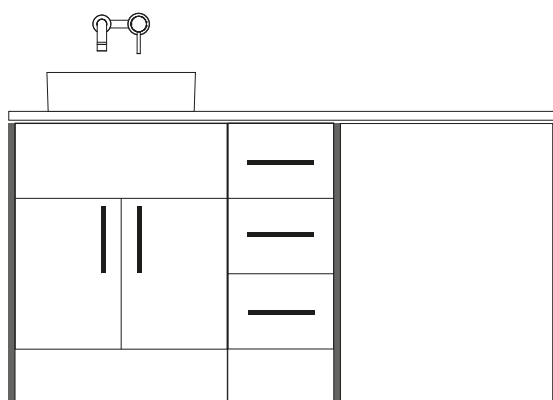

Back to Wall Pan

- Middleton

Fitted Furniture Panels and Plinths (cut to size)

- Slimline Base End Panel x2
- Wall End Panel x4

MODERN FITTED FURNITURE

18MM THICK
DOORS & CARCASS

Matt Dark Grey

PRODUCTS IN THIS COMBINATION