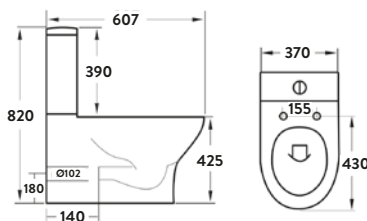

Rimless Closed Back Pan

Rimless Comfort Height Closed Back Pan & Cistern

DEIA

RIMLESS

Deia Rimless Wall Hung Pan & Soft Close Seat

370w x 360h x 485d

DEIA007 Wall Hung Pan	£296.00
999-SEAT-SLIM Soft Close Seat	£62.00
Combined	£358.00