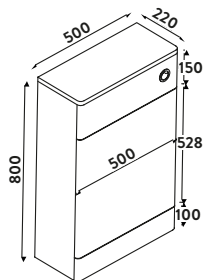

Rossini Back to Wall Unit