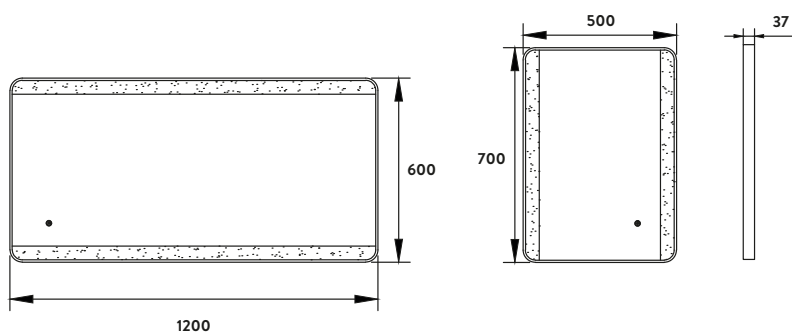

EASY-TOUCH
Colour change at
the touch of a button