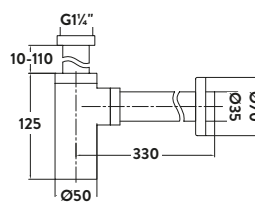

BT04

Minimalist Bottle Trap £67.00

BT02

Black Minimalist Bottle Trap £71.00

BLACK096

Square Bottle Trap £89.00

BT03

Black Square Bottle Trap £95.00