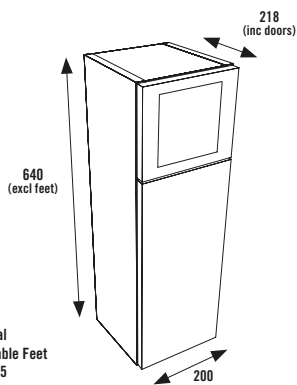

200 SLIM TOILET ROLL CABINET

Option to install Floor Standing or Wall Hung

Adjustable Legs and Wall Hanging Fittings supplied
INCLUDES HOLDER

CARCASS OPTIONS

Oak

Matt Dark Grey

Matt White

TRADITIONAL DOORS

Painted Oak Dark Grey

Painted Oak Mussel

Supermatt Stone Grey

Supermatt Indigo

MODERN DOORS

Gloss White

Sonoma Oak

Gloss Light Grey

Supermatt Stone Grey

Matt Grey

Please state both carcass and door codes when ordering

Total £330.00

Carcass
£221.00

Door Pack
£109.00