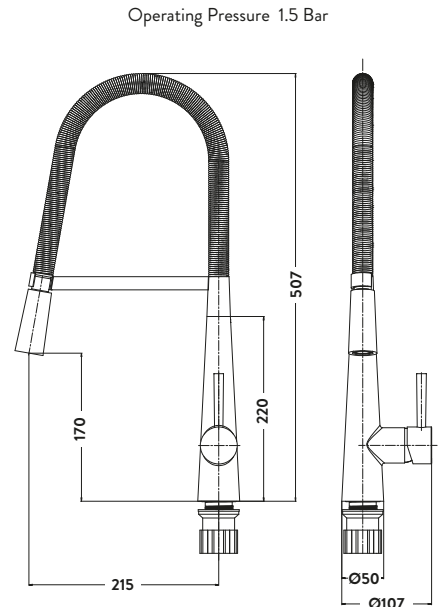

KITCHEN TAPS

FLUSSO

KT39

NICK39

HARROGATE

KT13

NICK13