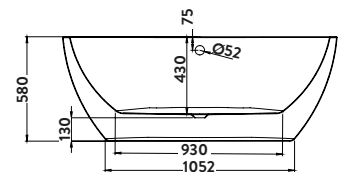

ONYX

- > Smooth flowing curves are created using two Lucite acrylic sheets, that are carefully bonded together using a highly skilled technique.
- > Fully encapsulated baseboards and adjustable feet provide a stable and secure base, even on uneven floors.
- > For use with freestanding and deck mounted taps

Onyx

Gloss White 1555 x 745

£1,640.00

BATH-DE1555

Gloss White 1655 x 745

£1,640.00

BATH-DE1655

(Waste and overflow not included)

Bath Pop-Up

£32.00

BW001

Waste and overflow