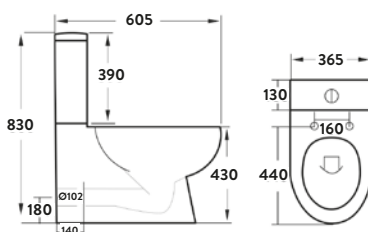

Belini Rimless Closed Back Pan