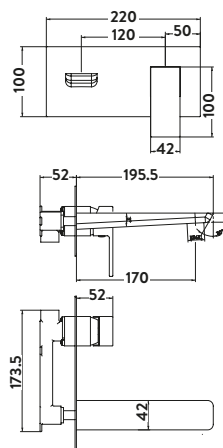

Wall Mounted Bath and Basin Mixers