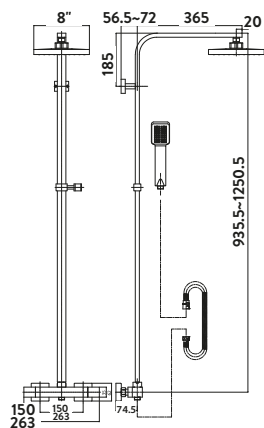

- > 200mm ultra thin solid metal fixed shower head
- > Easy clean rubber nozzles on main shower head and handset
- > Telescopic riser rail - **adjustable after installation**
- > Electroplated black brass body thermostatic shower valve
- > Adjustable handset holder