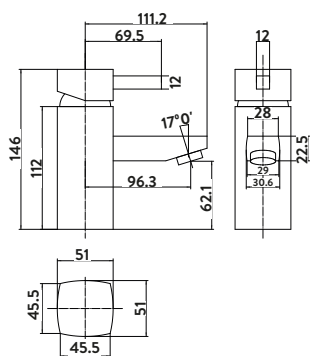

Mono Basin Mixer