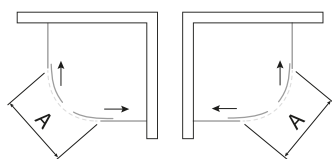

S8 ENCLOSURES

DOUBLE DOOR QUADRANT

- > Up to 8mm thick toughened safety glass
- > 1900mm tall
- > Universal design for left or right hand openings
- > Concealed fixings
- > Acqua shield glass treatment
- > Lifetime guarantee
- > Smooth sliding action
- > Soft open buffers
- > Large adjustment for out of true walls and easy installation
- > 550mm radius

Size	Width mm	Opening Size (A)	Price Inc VAT	Code
800 x 800	770 - 790mm	425mm	£731.00	SCUD8Q
900 x 900	870 - 890mm	520 mm	£753.00	SCUD9Q