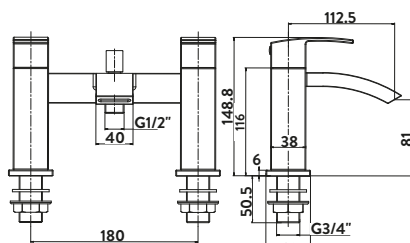

£285.00

BLACK254ORB

With diverter
Operating pressure 0.2 bar

Mini Mono Basin Mixer

Mono Basin Mixer

Tall Mono Basin Mixer

Wall Mounted Basin Mixer

Bath Filler