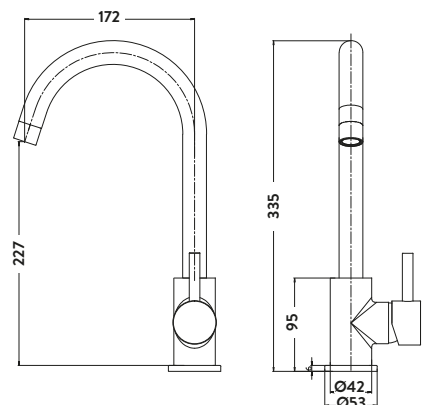

KT11

Olicana Brushed Nickel Finish £100.00

NICK11

Operating Pressure 0.2 Bar

PALMA

Palma Chrome Finish £143.00

KT35

Operating Pressure 0.2 Bar