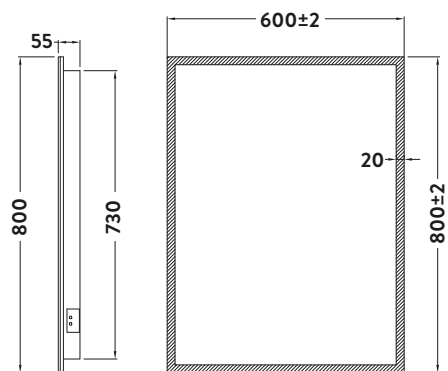

- > LED ambient mirror
- > Can be mounted landscape or portrait
- > Integrated shaver socket
- > Infrared on/off switch
- > Demister pad

**Mosca LED Mirror with Demister Pad
and Shaver Socket 500 x 700mm**

£498.00

MIRROR001

**Mosca LED Mirror with Demister Pad
and Shaver Socket 600 x 800mm**

£528.00

MIRROR002

MIRROR002