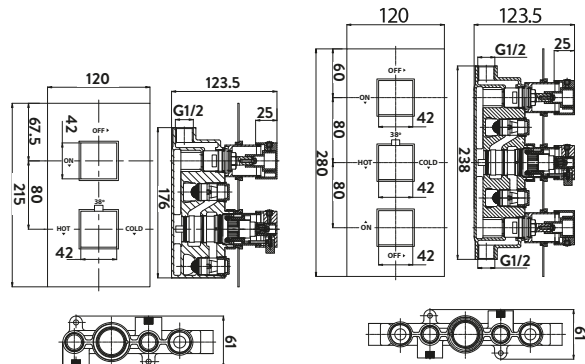

FEATURES

- > Manufactured from solid brass.
- > Suitable for water systems between 0.2 to 4 bar pressure.
- > Suitable for all water systems.
- > Thermostatically controlled.
- > Built-in anti-scald device.
- > Suitable for use with shower pumps.
- > 10 year guarantee.