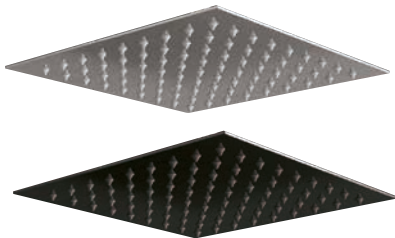

SHOWER HEADS & ARMS

£119.00

SH006
200mm Round

£98.00

WALLARM003
Pivots from Wall Joint

200mm

300mm

400mm

Chrome Round Shower Heads

SH002	Round Fixed Head 200mm	£59.00
SH005	Round Fixed Head 300mm	£117.00
SH008	Round Fixed Head 400mm	£133.00

Operating Pressure 0.2 Bar

Black Round Shower Heads

BLACK013ORB	Round Fixed Head 200mm	£59.00
BLACK014ORB	Round Fixed Head 300mm	£117.00

Operating Pressure 0.2 Bar

200mm

300mm

400mm

Chrome Square Shower Head

SH003	Square Shower Head 200mm	£75.00
SH004	Square Shower Head 300mm	£146.00
SH009	Square Shower Head 400mm	£161.00

Operating Pressure 0.2 Bar

Black Square Shower Heads

BLACK006ORB	Square Shower Head 200mm	£75.00
BLACK007ORB	Square Shower Head 300mm	£145.00

Operating Pressure 0.2 Bar