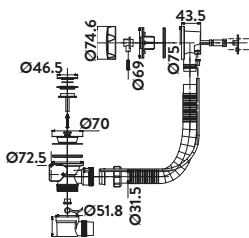

£31.00

With sprung **EasyClean** waste and overflow

WASTE90

£65.00

With sprung waste and overflow

WA98

Bath Pop-Up

£32.00

Waste and overflow

BW001

Black Pop-Up

£60.00

Waste and overflow

BLACKBW001

£63.00

Waste and overflow

BRASSBW001