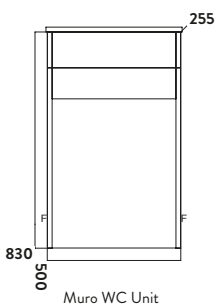

BASIN OVERFLOW COVER
COLOUR OPTIONS AVAILABLE

Page 364