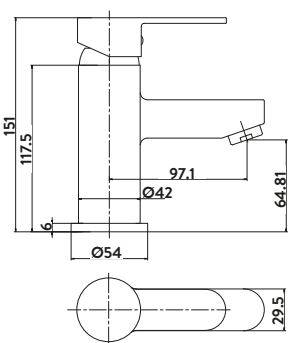

TAP023
 Provided with Shower Kit & Wall Bracket
 Operating Pressure 0.5 Bar

Mono Basin Mixer

Bath Filler

Bath Shower Mixer

FORME

Mini Mono Basin Mixer

£79.00

TAP014