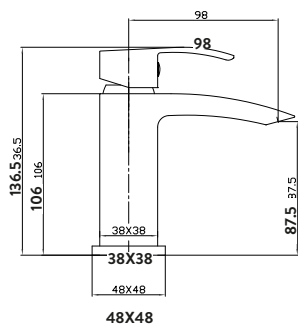

Mini Mono Basin Mixer