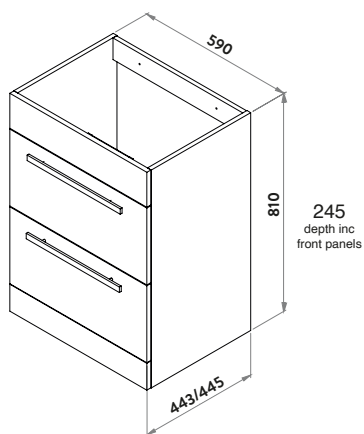

Lili Basin 2 Drawer Cabinet