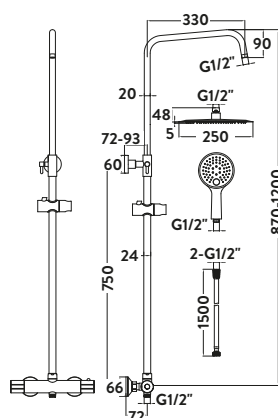

MESSI Round Cool Touch Rigid Riser Shower

£326.00

Code SHOWER009

With adjustable rigid riser

Operating Pressure

0.5 Bar

- > 250mm ultra thin solid metal fixed shower head
- > Rubber easy clean soft rubber nozzles on main shower head and handset
- > Telescopic riser rail - **adjustable after installation**
- > Fully thermostatic valve - **cool touch**
- > Brass thermostatic cartridge
- > Multi-function shower handset with height adjustable holder