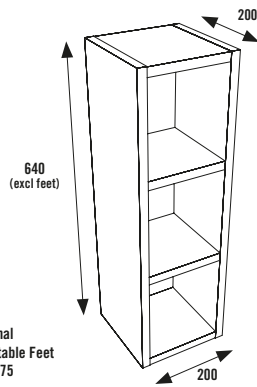

SLIM DEPTH UNITS

200 SLIM OPEN UNIT

Option to install Floor Standing or Wall Hung

CARCASS OPTIONS

Oak

Matt Dark Grey

Matt White

Total £190.00