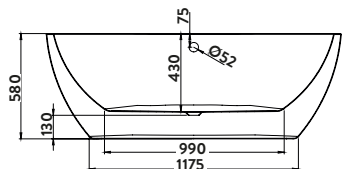

1555 x 745

1655 x 745

Onyx

Gloss White 1555 x 745

£1,640.00

BATH-DE1555

Gloss White 1655 x 745

£1,640.00