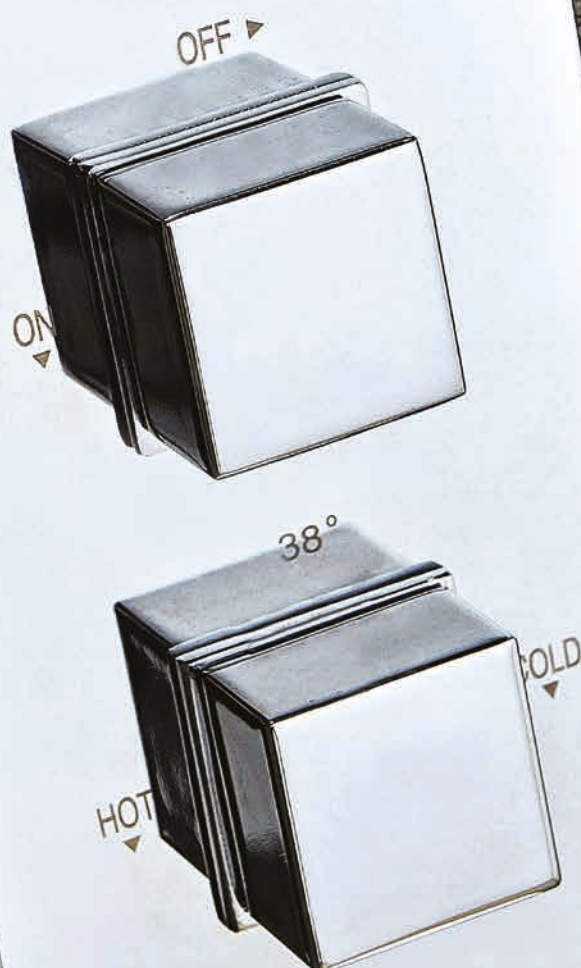

- > Concealed valves for a modern minimal look
- > Recessed for a streamlined appearance
- > Multi control functions
- > Ceramic disc technology for a smooth operation
- > Precise and safe thermostatic control
- > 100% brass construction body and trim set
- > Solid brass face plate
- > Only 75mm depth needed in wall cavity
- > All concealed valves are WRAS approved