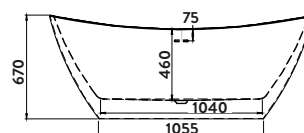

ARUBA

Aruba

Gloss White 1700 x 800

£1,989.00

BATH-ARUBA

(Price includes white overflow and waste)

- > Smooth flowing curves are created using two Lucite acrylic sheets that are carefully bonded together using a highly skilled technique.
- > Fully encapsulated baseboards and adjustable feet provide a stable and secure base, even on uneven floors.
- > For use with freestanding taps only