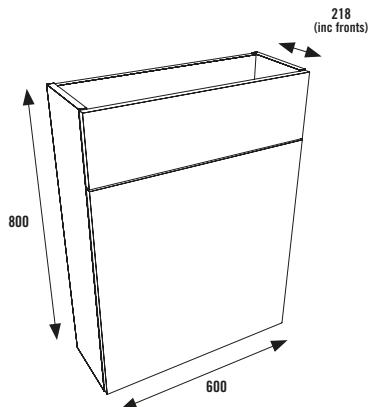

Total £395.00

Carcass
£229.00

Door Pack
£166.00

600 SLIM WC UNIT

CARCASS OPTIONS

Oak

Matt Dark Grey

Matt White