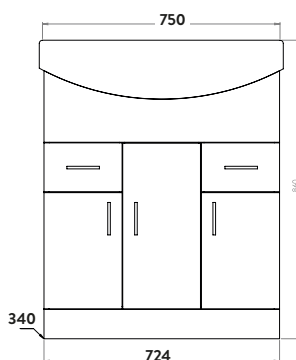

Lanza 750 Floor Cabinet