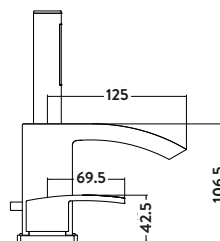

4 Hole Deck Mounted Bath Shower Mixer