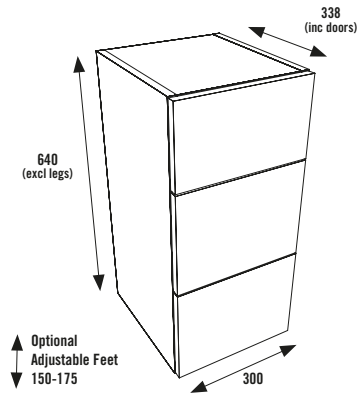

STANDARD DEPTH UNITS

300 3 DRAWER UNIT

Option to install Floor Standing or Wall Hung

CARCASS OPTIONS

Oak

Matt Dark Grey

Matt White

TRADITIONAL DOORS

Painted Oak Dark Grey

Painted Oak Mussel

Supermatt Stone Grey

Supermatt Indigo

MODERN DOORS

Gloss White

Gloss Light Grey

Matt Grey

Sonoma Oak

Supermatt Stone Grey

Please state both carcass and door codes when ordering

Total £622.00

Carcass
£471.00

Door Pack
£151.00