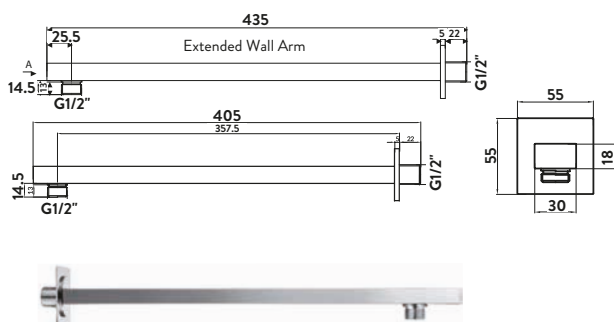

Square Wall Arm

WALLARM001	Square Wall Arm	£77.00
WALLARM004	Square Extended Wall Arm	£89.00