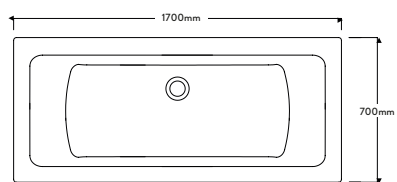

Single Ended 1700 x 750

- > Lifetime guarantee
- > Made from the highest quality Lucite acrylic
- > Fully encapsulated baseboards

Double Ended

Code	Size	Price
BATH-SSQDE1700X700-D	1700 x 700	£387.00
BATH-SSQDE1700X750-D	1700 x 750	£443.00
BATH-SSQDE1800X800-D	1800 x 800	£544.00