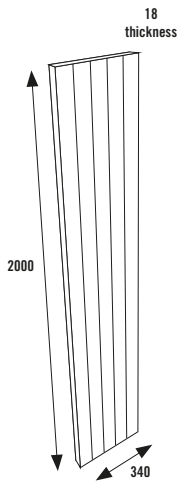

STANDARD TALL END PANEL

TRADITIONAL PANELS

Painted Oak Dark Grey

Painted Oak Mussel

Supermatt Stone Grey

Supermatt Indigo