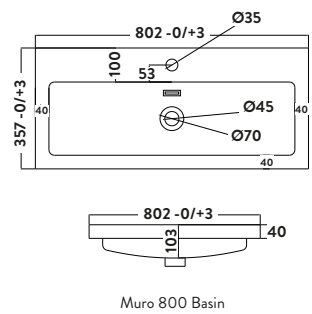

Available Finishes

High Gloss White

Matt Grey

MURO

BASIN OVERFLOW COVER
COLOUR OPTIONS AVAILABLE

Page 364

Muro 500 Basin Cabinet
Gloss White

500w x 375h x 355d