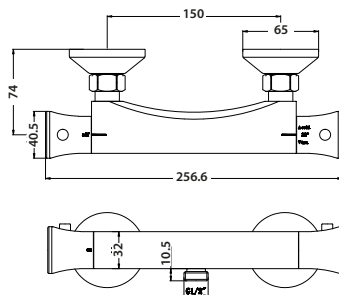

£92.00

BARVALVE003

Operating Pressure 0.5 Bar

Bath Shower Mixer with Shower Kit and Wall Bracket

£84.00

TAP063

Operating Pressure 0.5 Bar