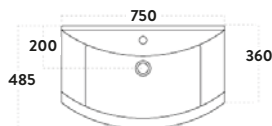

Lanza 750 Floor Cabinet