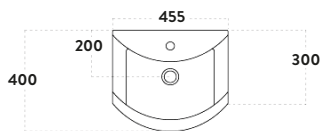

Lanza 450 Floor Cabinet