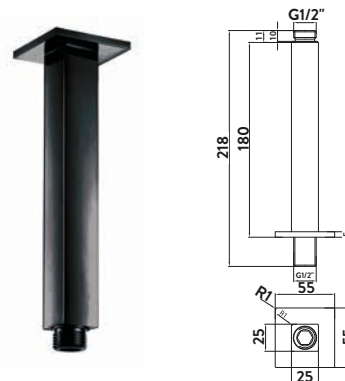

Black Square Shower Ceiling Arm

£77.00

BLACK009ORB	Operating Pressure 0.2 Bar