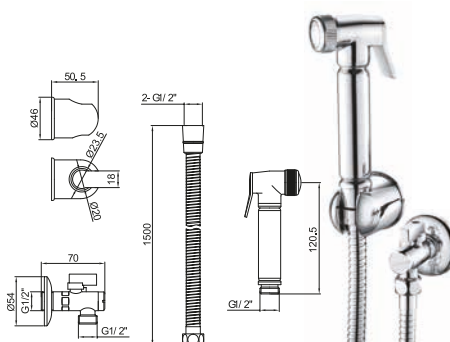

Douche Handset, Flexi and Holder

£35.00

DOUCHE001

Douche Handset, Flexi, Holder and Outlet Elbow

£49.00

DOUCHE002

Thermostatic Vertical Valve for Douche

£127.00