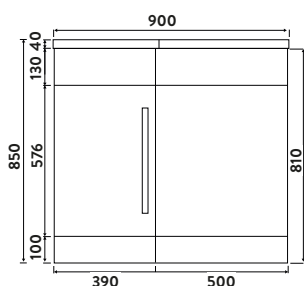

**Optional Lili Handle
Matt Black**

L-HANDLE-BLACK	£24.00 (each)
----------------	---------------

Left Hand

(please state left or right hand when ordering)

Right Hand

LILI 1100

Lili 1100 2 Door Furniture Pack
Gloss White