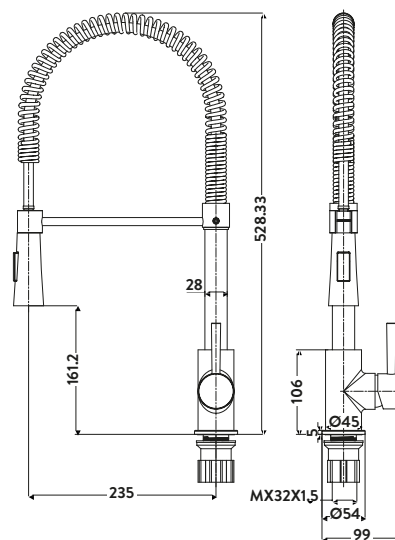

ROSSI

KT37

Operating Pressure 0.2 Bar

TIRARE

KT38

NICK38

Operating Pressure 1.0 Bar