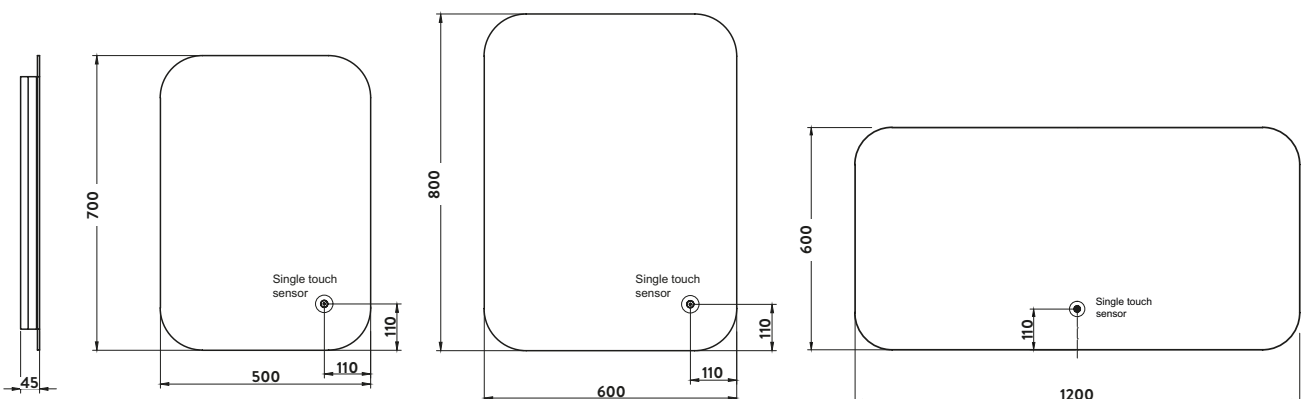

Aura LED Mirror with Demister Pad and Shaver Socket 600 x 1200mm

£619.00

AURA-600X1200SHVR