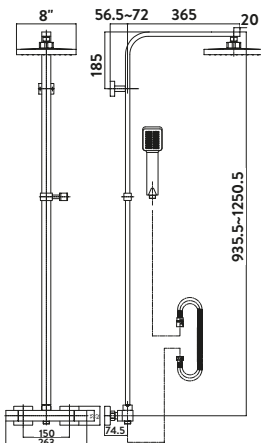

Chrome Square Rigid Riser Shower

£301.00

Code SK500

With adjustable rigid riser

Operating Pressure

0.5 Bar

- > 200mm ultra thin solid metal fixed shower head
- > Rubber easy clean soft rubber nozzles on main shower head and handset
- > Telescopic riser rail - **adjustable after installation**
- > Fully thermostatic valve
- > Adjustable handset holder