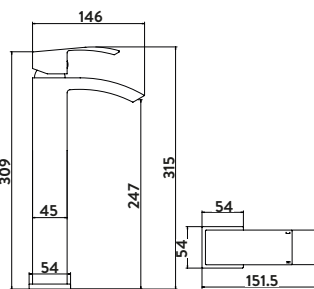

Tall Mono Basin Mixer