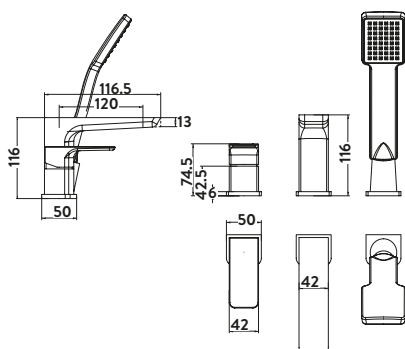

Bath Filler

Bath Shower Mixer

Wall Mounted Bath and Basin Mixers

Freestanding Bath Shower Mixer

3 Hole Bath Mixer

4 Hole Bath Mixer

MURO BLACK

BASIN OVERFLOW COVER
COLOUR OPTIONS AVAILABLE
Page 364