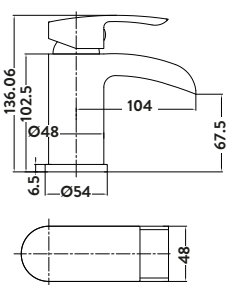

Mono Basin Mixer