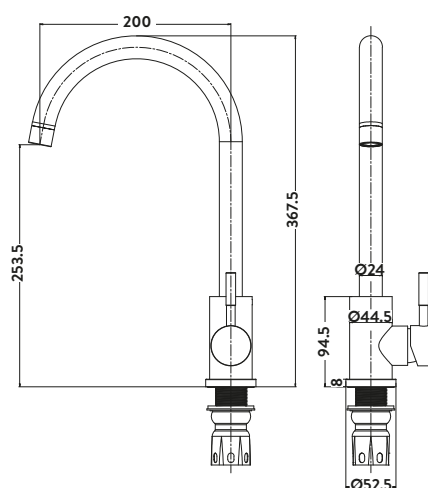

Manhattan Chrome

KT41
£92.00

- > Operating Pressure 0.5 Bar
- > 304 Stainless Steel Body and Spout Construction
- > Chrome Plated

Manhattan Black

KT43
£92.00

- > Operating Pressure 0.5 Bar
- > 304 Stainless Steel Body and Spout Construction
- > Black Electroplated

Manhattan Brushed Stainless Steel

KT42
£92.00

- > Operating Pressure 0.5 Bar
- > 304 Stainless Steel Body and Spout Construction

Manhattan Brushed Brass

KT44
£103.00

- > Operating Pressure 0.5 Bar
- > 304 Stainless Steel Body and Spout Construction
- > PVD Brushed Brass Finish