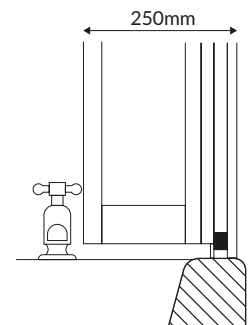

5 Panel screen in the folded away and stored position.