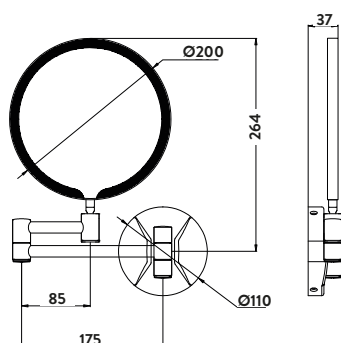

Black Round LED Make-Up Mirror Wall Mounted

£355.00

BLKMIRR005RND

- > 3x magnification on one side
- > 1x magnification on other side
- > LED illumination on each side
- > 200x200mm mirror size
- > Extends 250mm from the wall
- > The mirror automatically illuminates when pulled away from the base and turns off when the mirror is folded back into place