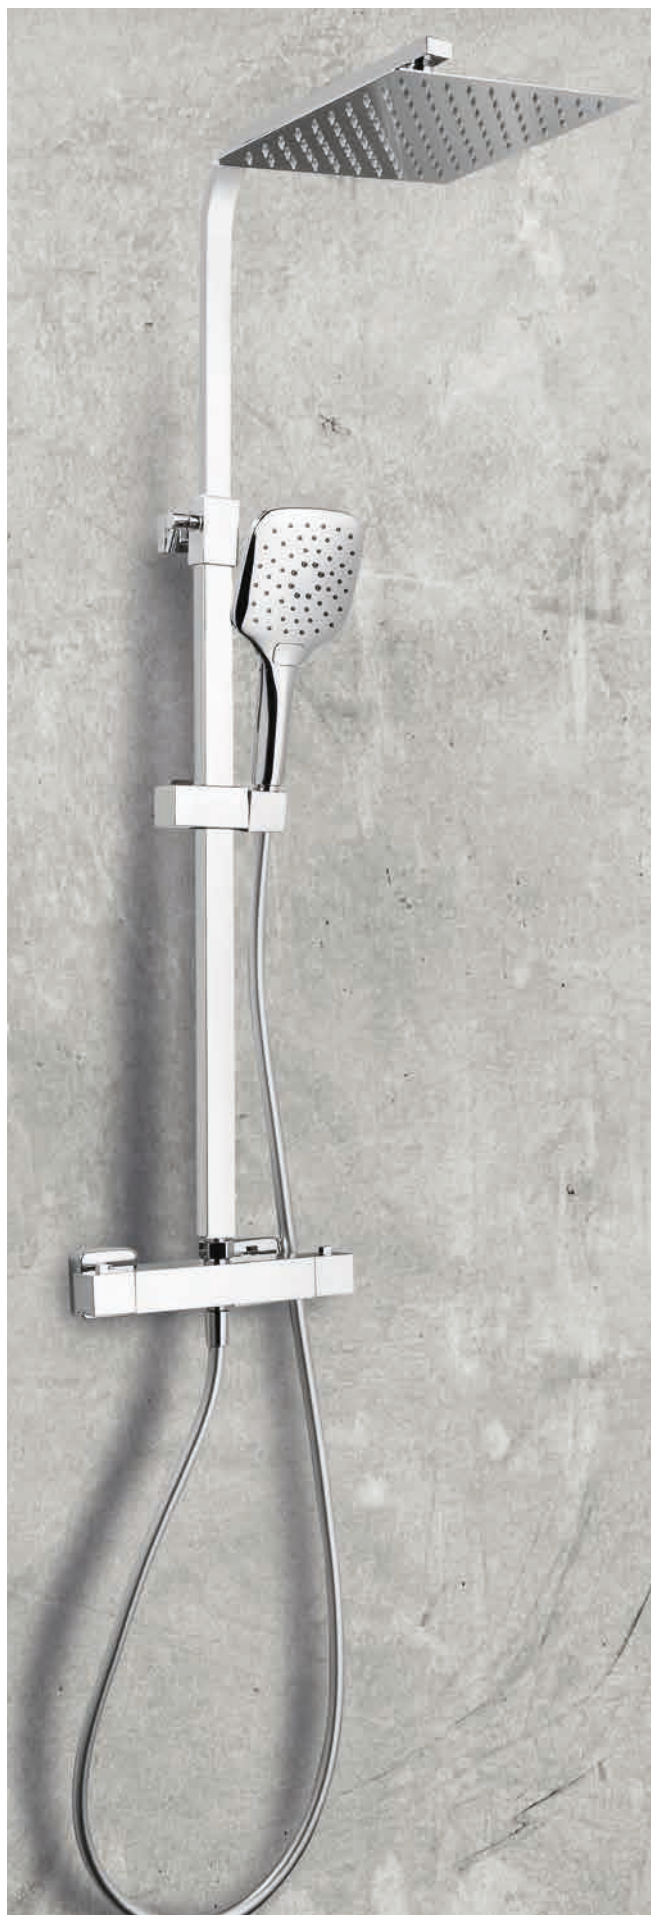

HELIER Square Cool Touch Rigid Riser Shower

£346.00

Code SHOWER010

With adjustable rigid riser

Operating Pressure

0.5 Bar

- > 250mm ultra thin solid metal fixed shower head
- > Rubber easy clean soft rubber nozzles on main shower head and handset
- > Telescopic riser rail - **adjustable after installation**
- > Fully thermostatic valve - **cool touch**
- > Brass thermostatic cartridge
- > Multi-function shower handset with height adjustable holder