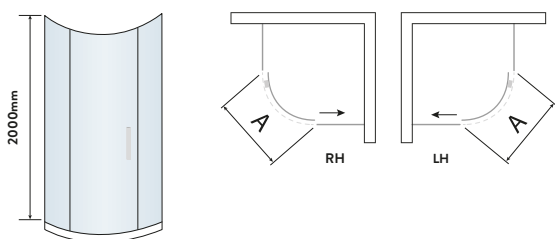

Size	Width mm	Opening Size (A)	Price Inc VAT	Code
Left Handed (Shown in Image)				
900	865 - 890mm	430mm	£882.00	SCUDFRAMELESS-900QD-L
Right Handed (Shown in Image)				
900	865 - 890mm	430mm	£882.00	SCUDFRAMELESS-900QD-R