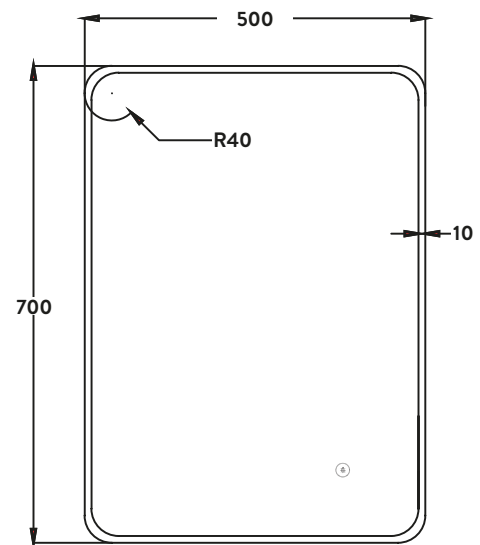

VIVID LED MIRROR

**Vivid LED Mirror with Demister Pad
and Dimmable LED 500 x 700mm** £253.00

MIRROR06

- > Dimmable LED ambient light
- > Demister pad active when light is on
- > Touch sensor, hold to change light brightness