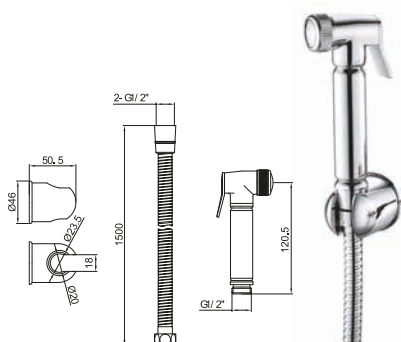

Douche Handset, Flexi and Holder

£35.00

DOUCHE001

Douche Handset, Flexi, Holder and Outlet Elbow

£49.00

DOUCHE002

Thermostatic Vertical Valve for Douche

£127.00