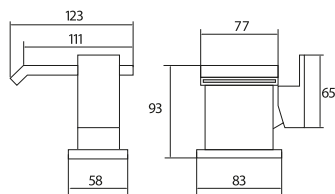

3 Hole Bath Filler

£339.00

TAP124

Operating Pressure 0.5 Bar

5 Hole Bath Shower Mixer

£339.00

TAP126

Operating Pressure 0.5 Bar