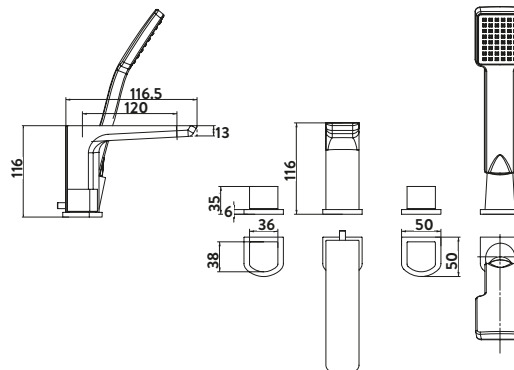

Bath Shower Mixer

Wall Mounted Bath and Basin Mixers

Freestanding Bath Shower Mixer

3 Hole Bath Mixer

4 Hole Bath Mixer

PREMIER

Mono Basin Mixer

£86.00