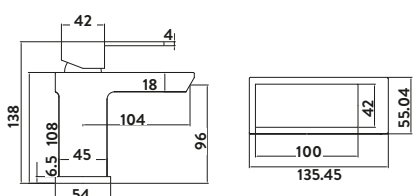

£236.00

TAP112

Operating Pressure 0.5 Bar

Bath Shower Mixer

£271.00

TAP113

Provided with Shower Kit & Wall Bracket
Operating Pressure 0.5 Bar

Mono Basin Mixer