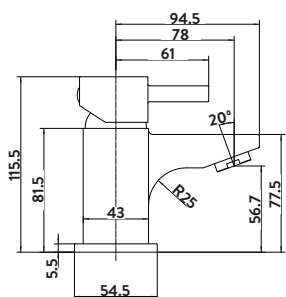

Mini Mono Basin Mixer