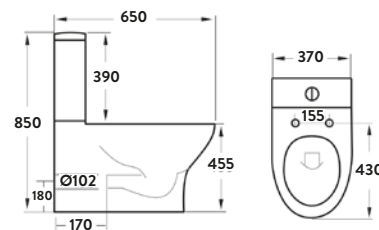

Rimless Comfort Height Closed Back Pan & Cistern