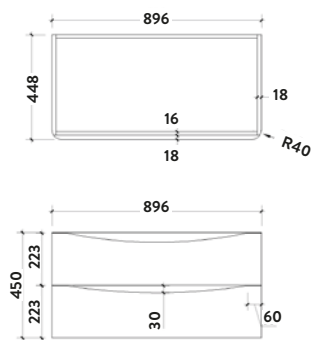

BELLA 900 WALL CABINET WITH BASIN

High Gloss White

900w x 450h x 450d

PAINT-BELLA-900WALLCAB-GWTE
900mm Wall Cabinet £602.00

BELLA-900BASIN
900mm Basin £320.00

Combined £922.00

Matt Grey

900w x 450h x 450d

BELLA-900WALLCAB-MATTGREY
900mm Wall Cabinet £602.00

BELLA-900BASIN
900mm Basin £320.00

Combined £922.00

Matt Indigo Blue

900w x 450h x 450d

BELLA-900WALLCAB-INDIGO
900mm Wall Cabinet £705.00

BELLA-900BASIN
900mm Basin £320.00

Combined £1,025.00

Bardolino Driftwood Oak

900w x 450h x 450d

BELLA-900WALLCAB-DRIFTWOOD
900mm Wall Cabinet £705.00

BELLA-900BASIN
900mm Basin £320.00

Combined £1,025.00