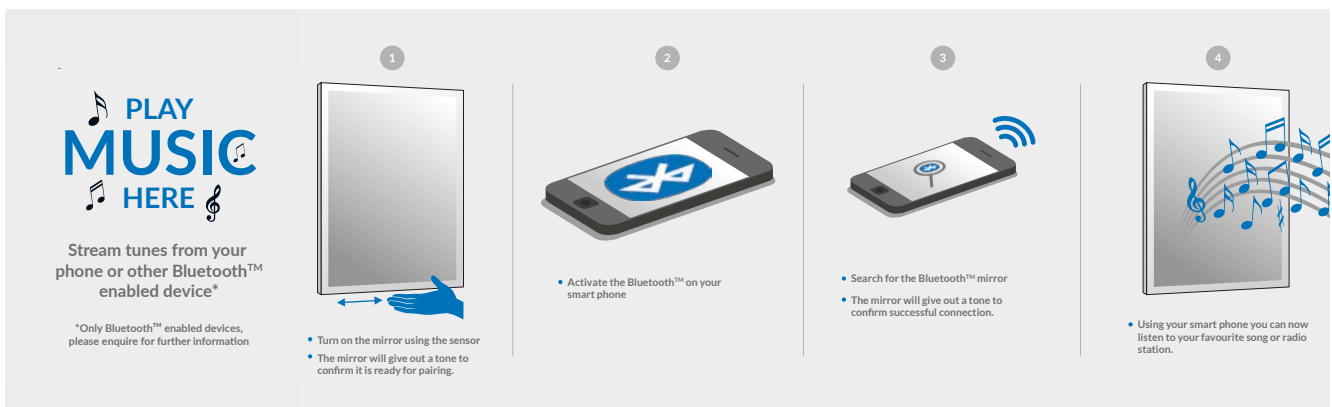

- > LED ambient mirror
- > Integrated shaver socket
- > Infrared on/off switch
- > Demister pad

**Mosca LED Mirror with Demister Pad
and Shaver Socket 1200 x 600mm**

£720.00

MIRROR003

MOSCA BLUETOOTH SPEAKER LED MIRROR

Demister pad

Mosca Bluetooth™ Speaker LED mirror

- > LED ambient mirror
- > Can be mounted landscape or portrait
- > Integrated shaver socket
- > Infrared on/off switch
- > In-built Bluetooth™ speakers
- > Demister pad
- > USB Charging Port