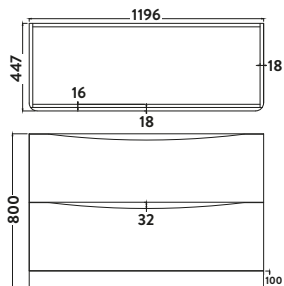

BELLA 1200 FLOOR CABINET WITH BASIN

High Gloss White

1200w x 800h x 450d

PAINT-BELLA-1200FLOORCAB-GWTE
1200mm Floor Cabinet £887.00

BELLA-1200BASIN
1200mm Basin £340.00

Combined £1,227.00