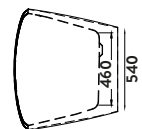

ARUBA

Aruba

Gloss White 1700 x 800

£1,989.00

BATH-ARUBA

(Price includes white overflow and waste)

- > Smooth flowing curves are created using two Lucite acrylic sheets that are carefully bonded together using a highly skilled technique.
- > Fully encapsulated baseboards and adjustable feet provide a stable and secure base, even on uneven floors.
- > For use with freestanding taps only