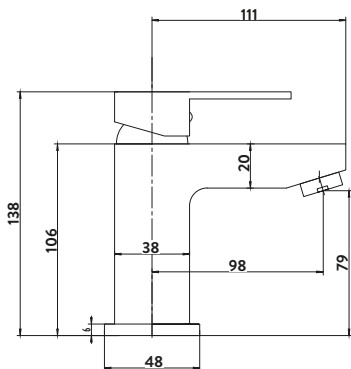

LANZA

Mono Basin Mixer £125.00

TAP141
 Provided with push waste
 Operating Pressure 0.2 Bar

Bath Filler £199.00

TAP142
 Operating Pressure 0.5 Bar

Mono Basin Mixer

Bath Filler

Bath Shower Mixer £236.00