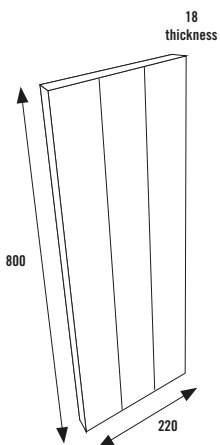

Gloss White

Sonoma Oak

Gloss Light Grey

Supermatt Stone Grey

Matt Grey

Price
£103.00

Price
£108.00

SLIMLINE BASE END PANEL