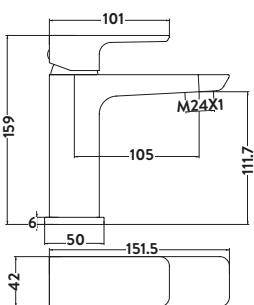

Mono Basin Mixer