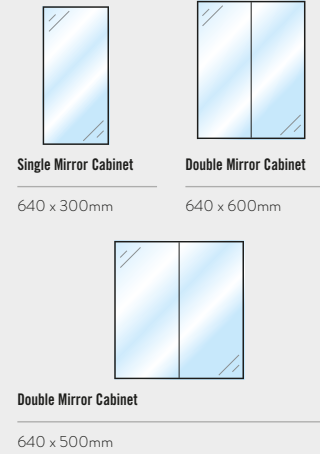

All mirror cabinets are 195mm(d) (excluding door depth) 218mm (Including door)

STANDARD UNIT OPTION

All standard cabinets are 800mm(h) x 320mm (d) (excluding door depth) 338mm (Including door) with the exception of the Tower Unit which is 1910mm (h).