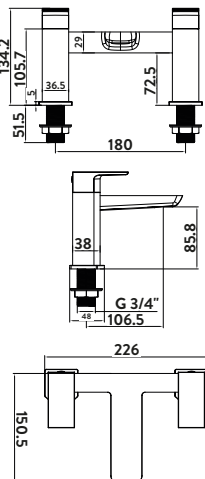

£317.00

BLACK247ORBL

Provided with Shower Kit
Operating Pressure 0.5 Bar

Freestanding Bath Shower Mixer

£718.00

BLACK240ORB

Operating Pressure 0.5 Bar

Bath Filler