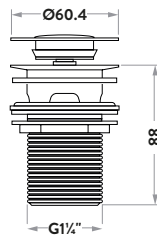

£24.00

With sprung **EasyClean** waste

WASTE88

Round Dome Slotted Sprung Basin Waste

£19.00

WASTE92

Round Dome Slotted Sprung Basin Waste

£16.00