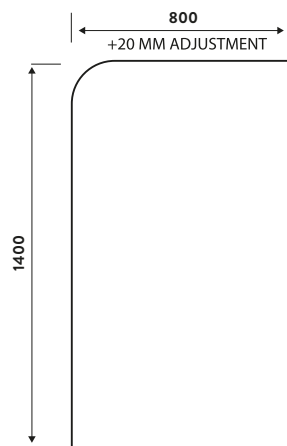

Square Edge 6mm Thick Bath Screen

Square Edge 6mm Bath Screen
1400 x 800mm

£150.00

LS099N

- > 6mm toughened safety glass
- > 20mm adjustment for easy installation and adjustment
- > Chromed metal top and bottom hinge - not plastic
- > Bright reflective polished profiles

Radius Edge 6mm Thick Bath Screen

Radius Edge 6mm Bath Screen
1400 x 800mm

£150.00

LS010N

- > 6mm toughened safety glass
- > 20mm adjustment for easy installation and adjustment
- > Chromed metal top and bottom hinge - not plastic
- > Bright reflective polished profiles