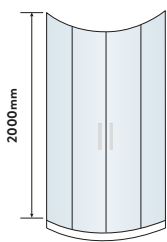

Size	Width mm	Opening Size (A)	Price Inc VAT	Code
1200 x 800	1165 - 1190mm 765 - 790mm	410mm	£914.00	SCUDFRAMELESS-128QD
1200 x 900	1165 - 1190mm 865 - 890mm	465 mm	£941.00	SCUDFRAMELESS-129QD

S8 WETROOMS