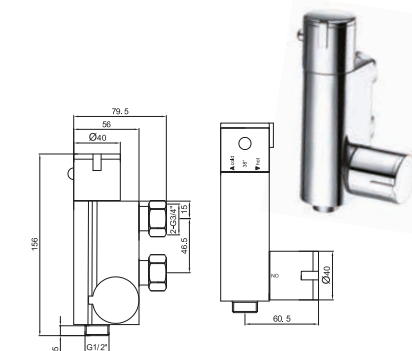

Douche Handset, Flexi and Holder

£35.00

DOUCHE001

Douche Handset, Flexi, Holder and Outlet Elbow

£49.00

DOUCHE002

Thermostatic Vertical Valve for Douche

£127.00