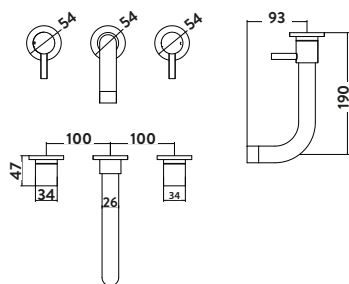

Wall Mounted Basin Mixer