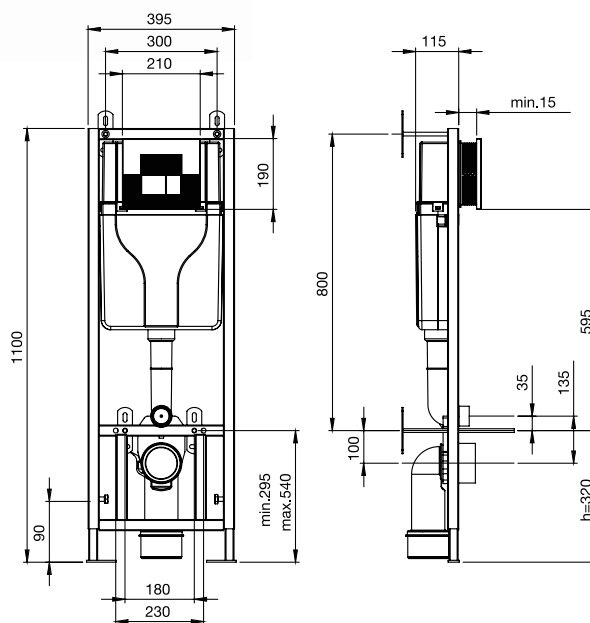

Round Polished Chrome Push Button

£27.00

PUSH001

- > Only use with CISTERN001

WC Frame & Cistern with Chrome Flush Plate

£296.00

WCFRAME-1100

- > 3 and 6 litre flushing option
- > Adjustable height
- > Silent filling
- > Galvanized steel
- > 3-7 Bar operating pressure
- > Weight limit 400Kg
- > Overall height adjustment 1100 - 1345mm