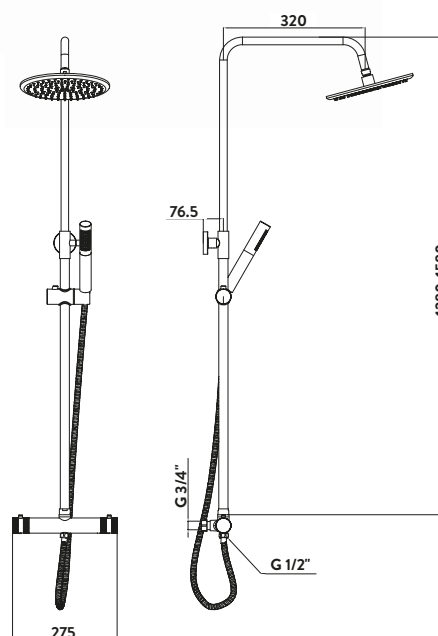

Brushed Brass Round Rigid Riser Shower

£533.00

Code NU-021
Operating Pressure

1.0 Bar