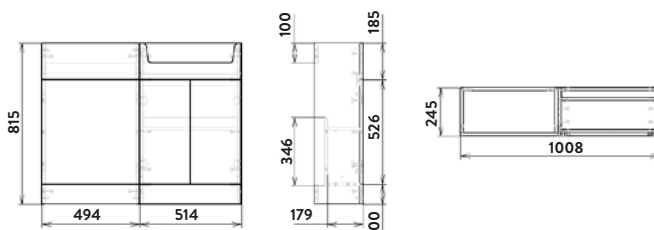

Carlo 1000 P Unit Right
Matt Grey

1010w x 840h x 400d inc basin

BASINUNIT-P-MATTGREY	
Basin Unit	£205.00
P-1000-RIGHT	
P Basin Right	£275.00
WCUNIT-P-MATTGREY	
WC Unit	£172.00
Combined	£652.00