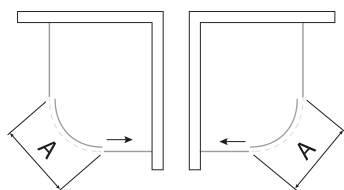

S8 ENCLOSURES

OFFSET SINGLE DOOR QUADRANT

- > Up to 8mm thick toughened safety glass
- > 1900mm tall
- > Universal design for left or right hand openings
- > Concealed fixings
- > Acqua shield glass treatment
- > Lifetime guarantee
- > Smooth sliding action
- > Soft open buffers
- > Large adjustment for out of true walls and easy installation
- > 550mm radius

Size	Width mm	Opening Size (A)	Price Inc VAT	Code
900 x 760	870 - 890mm 730 - 750mm	450mm	£764.00	SCUD9X76SDQ
1000 x 800	970 - 990mm 770 - 790mm	415 mm	£839.00	SCUD10X8SDQ
1200 x 800	1170 - 1190mm 770 - 790mm	415 mm	£860.00	SCUD12X8SDQ
1200 x 900	1170 - 1190mm 870 - 890mm	450 mm	£887.00	SCUD12X9SDQ