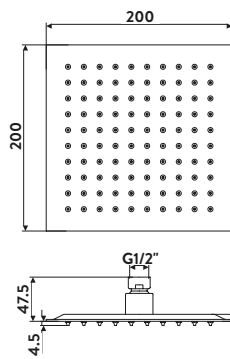

SHOWER HEADS & ARMS

£119.00

SH006
200mm Round

£98.00

WALLARM003
Pivots from Wall Joint

200mm

300mm

400mm

Chrome Round Shower Heads

SH002	Round Fixed Head 200mm	£59.00
SH005	Round Fixed Head 300mm	£117.00
SH008	Round Fixed Head 400mm	£133.00

Operating Pressure 0.2 Bar

Black Round Shower Heads

BLACK013ORB	Round Fixed Head 200mm	£59.00
BLACK014ORB	Round Fixed Head 300mm	£117.00

Operating Pressure 0.2 Bar

200mm

300mm

400mm

Chrome Square Shower Head

SH003	Square Shower Head 200mm	£75.00
SH004	Square Shower Head 300mm	£146.00
SH009	Square Shower Head 400mm	£161.00

Operating Pressure 0.2 Bar

Black Square Shower Heads

BLACK006ORB	Square Shower Head 200mm	£75.00
BLACK007ORB	Square Shower Head 300mm	£145.00

Operating Pressure 0.2 Bar