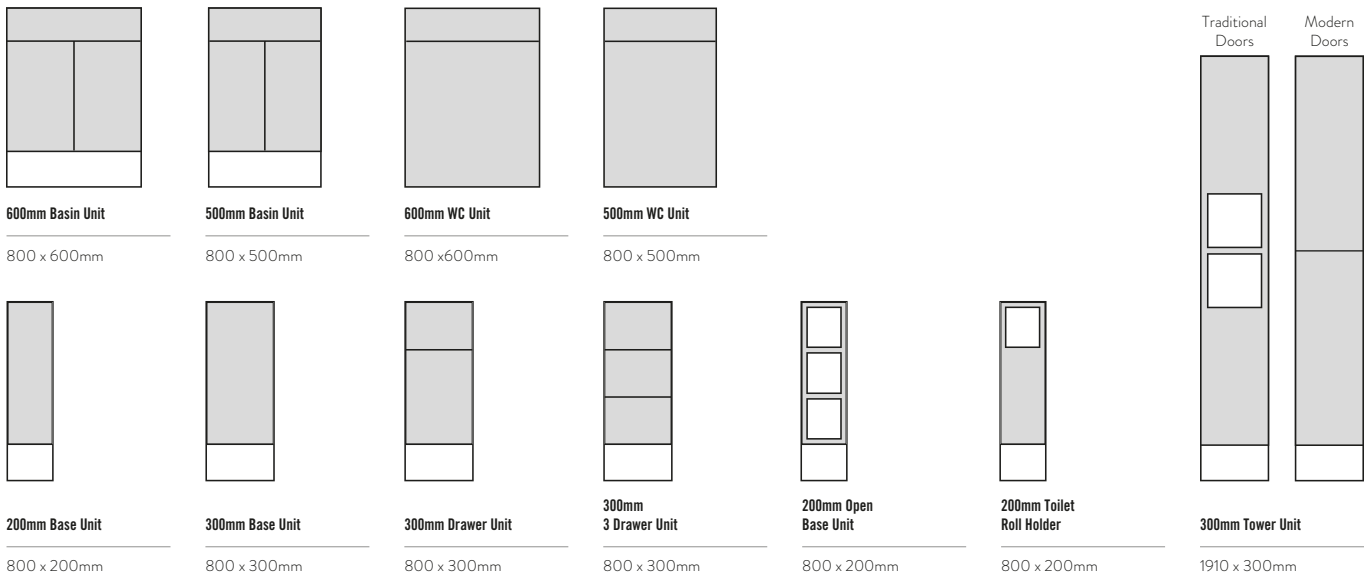

STANDARD UNIT OPTION

All standard cabinets are 800mm(h) x 320mm (d) (excluding door depth) 338mm (Including door) with the exception of the Tower Unit which is 1910mm (h).