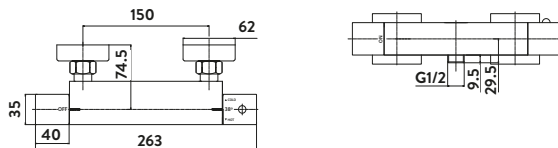

£139.00

BARVALVE001

Traditional Exposed Valve