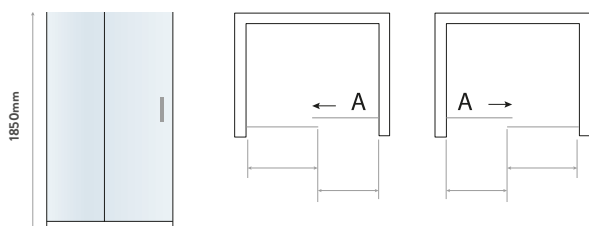

S6 ENCLOSURES

SLIDING DOOR

- > Up to 6mm thick toughened safety glass
- > 1850mm tall
- > Universal design for left or right hand openings
- > Acqua shield glass treatment
- > Lifetime guarantee
- > Smooth sliding action
- > Large adjustment for out of true walls and easy installation

SLIDING DOOR

Size	Width mm	Opening Size (A)	Price Inc VAT	Code
1000	950 - 990mm	390mm	£400.00	S6-GLASS013
1100	1050 - 1090mm	430 mm	£400.00	S6-GLASS014
1200	1150 - 1190mm	490 mm	£420.00	S6-GLASS015
1400	1350 - 1390mm	580mm	£450.00	S6-GLASS016
1500	1450 - 1490mm	585mm	£530.00	S6-GLASS031
1600	1550 - 1590mm	585mm	£530.00	S6-GLASS032
1700	1650 - 1690mm	585mm	£575.00	S6-GLASS033

SIDE PANEL

Size	Width mm	Price Inc VAT	Code
700	670 - 690mm	£230.00	S6-GLASS025
760	730 - 750mm	£240.00	S6-GLASS026
800	770 - 790mm	£260.00	S6-GLASS027
900	870 - 890mm	£270.00	S6-GLASS028
1000	970 - 990mm	£290.00	S6-GLASS029

EXTENSION PROFILE

Adds 20mm per profile

Price Inc VAT

£86.00 SCUDEXT