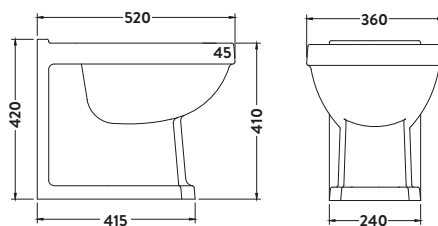

Back to Wall Pan