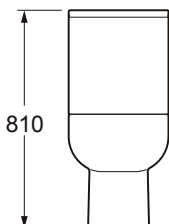

WC Pan Including Cistern