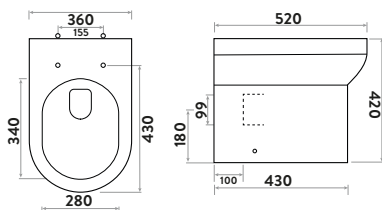

Back to Wall Pan