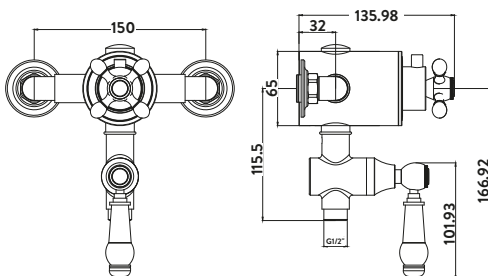

£156.00

BARVALVE005

Cool Touch

Operating Pressure 0.5 Bar