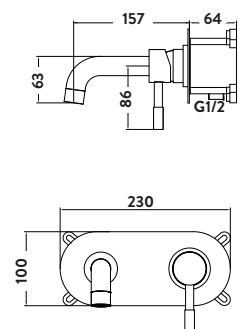

Wall Mounted Basin Mixer