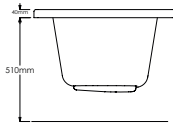

Double Ended

Code	Size	Price
BATH-CRNDDE1700X700-D	1700 x 700	£375.00
BATH-CRNDDE1700X750-D	1700 x 750	£439.00
BATH-CRNDDE1800X800-D	1800 x 800	£530.00