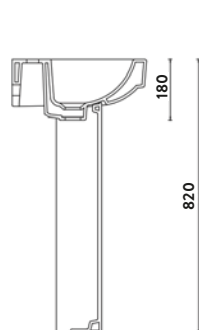

460 Basin & Pedestal