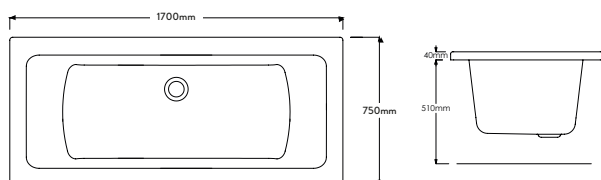

Double Ended 1700 x 750