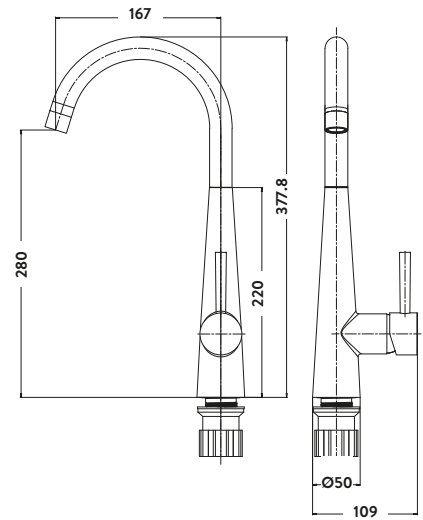

KITCHEN TAPS

VENICE

£162.00

KT40

Operating Pressure 0.2 Bar

VERDI

£143.00

KT36

Operating Pressure 0.2 Bar

ARUBA

£50.00

KT34

£67.00

NICK34

Operating Pressure 0.1 Bar