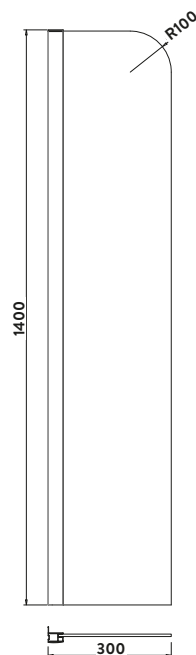

Mono Square Edge 6mm Thick Bath Screen

Mono 6mm Thick Bath Screen
1400 x 800mm

£199.00

LS888B

- > 6mm toughened safety glass
- > 20mm adjustment for easy installation and adjustment
- > Metal top and bottom hinge - not plastic
- > Black profiles with a black water seal