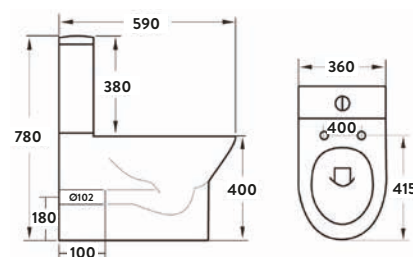

Rimless Closed Back Pan & Cistern