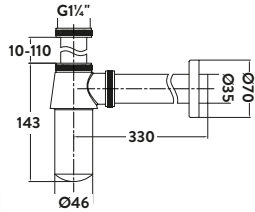

Brass Minimalist Bottle Trap £103.00

BT04