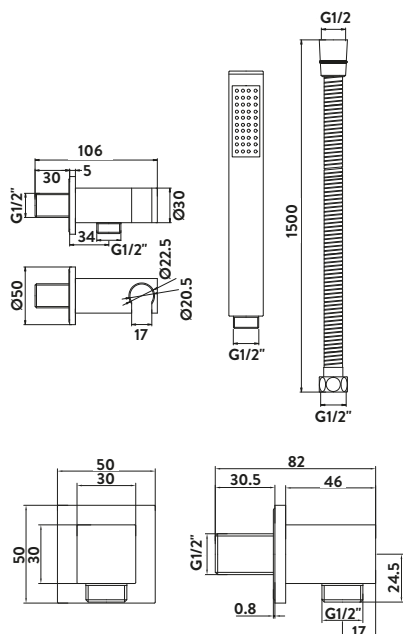

£69.00

OUTHOLDER001

Black Square Shower Outlet, Hose & Head

£69.00

BLACK019ORB

£61.00

OUTHOLDER002

Black Round Shower Outlet, Hose & Head

£61.00

BLACK018ORB

£24.00

HOSE001

Smooth Shower Hose 1.5 Metre Matt Black

£31.00

BLACK020

£49.00

OUT001

Black Square Outlet Elbow

£49.00

BLACK004ORB

Round Outlet Elbow

£30.00

OUT002

Black Round Outlet Elbow

£38.00

BLACK011ORB

£33.00

OUT003