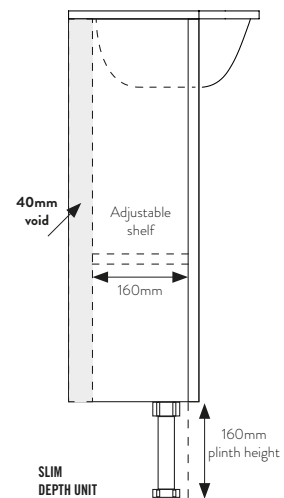

CONCEALING PIPEWORK

Pipework is essential for a functioning bathroom, however it can be unsightly unless it's concealed. When you choose our fitted furniture, you can hide any pipes behind units, whether they run along skirting boards or up walls.

The furniture is designed with a plinth height of 160mm, so even soil pipes can run under the units. In addition, units feature a void at the back that allows pipes to run along the walls while keeping them concealed. To make this operate effectively, your fitter will notch out the side panel of the unit where the pipe travels.