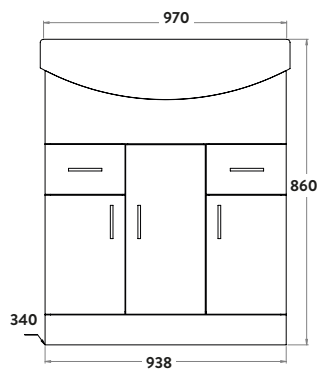

**Optional Lanza Handle
Matt Black**

LANZA-HANDLE-BLACK

£24.00 (each)

Lanza 950 Floor Cabinet