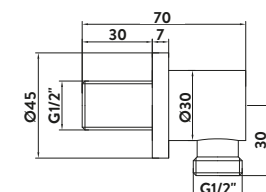

£69.00

OUTHOLDER001

Black Square Shower Outlet, Hose & Head

£69.00

BLACK019ORB

£61.00

OUTHOLDER002

Black Round Shower Outlet, Hose & Head

£61.00

BLACK018ORB

£24.00

HOSE001

Smooth Shower Hose 1.5 Metre Matt Black

£31.00

BLACK020

£49.00

OUT001

Black Square Outlet Elbow

£49.00

BLACK004ORB

Round Outlet Elbow

£30.00

OUT002

Black Round Outlet Elbow

£38.00

BLACK011ORB

£33.00

OUT003