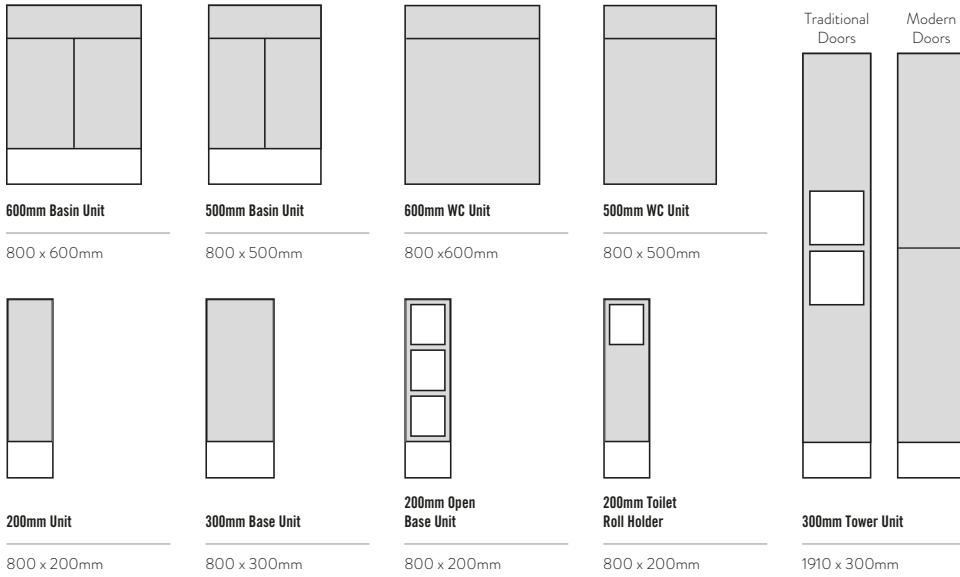

OVERVIEW OF AVAILIABLE CABNETS

SLIM UNIT OPTION

All slim cabinets are 800mm(h) x 200mm(d) (excluding door depth) 218mm (Including door) with the exception of the Tower Unit which is 1910mm (h).