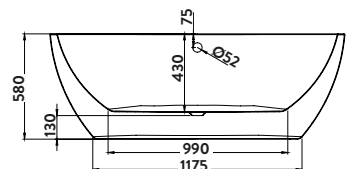

1655 x 745

Onyx Matt Black

Matt Black 1655 x 745

£2,071.00

BLACK-DE1655

(Waste and overflow not included)

Black Pop-Up

£60.00