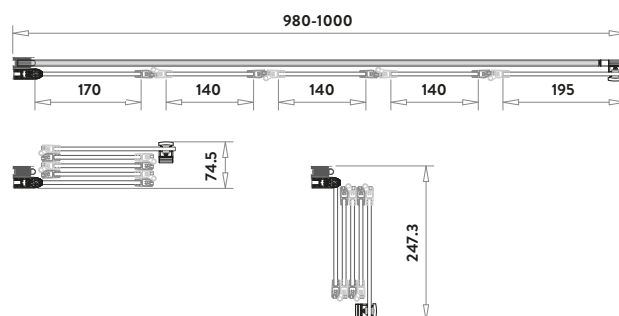

Acqua Arm Bath Screen 5 Panel

Acqua Arm 6mm Five Panel Bath Screen
1500 x 1000mm

£619.00

AQUAARM5PAN

- > 6mm toughened safety glass
- > 20mm adjustment for easy installation and adjustment
- > Chromed metal top and bottom hinge - not plastic
- > Bright reflective polished profiles