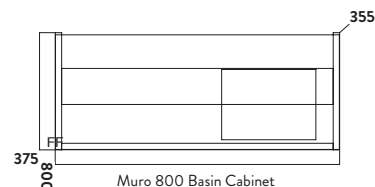

3 Muro 800 Basin Cabinet with Black Handles

800w x 375h x 355d

MURO-800BASINCAB-GWTE
800mm Basin Cabinet £538.00

MURO-800WHBASIN
800mm Basin £194.00

BLACK-800HANDLE
800mm Black Handle £59.00

Combined £791.00