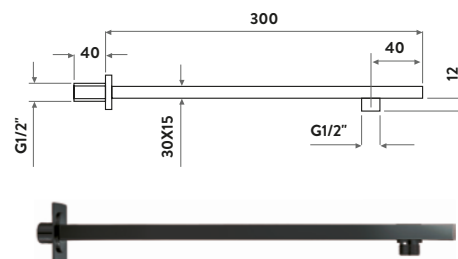

Black Square Shower Wall Arm

£77.00

BLACK005ORB	Operating Pressure 0.2 Bar