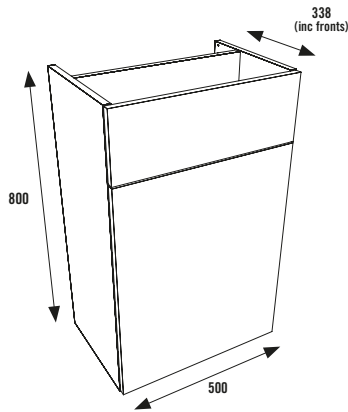

500 WC UNIT

CARCASS OPTIONS

- Oak
  BDG5 - 01
- Matt Dark Grey
  BDG5 - 02
- Matt White
  BDG5 - 03

TRADITIONAL DOORS

- Painted Oak Dark Grey
  BNG5 - PODGT
- Painted Oak Mussel
  BNG5 - POMT
- Supermatt Stone Grey
  BNG5 - STOT
- Supermatt Indigo
  BNG5 - INDT

MODERN DOORS

- Gloss White
  BNG5 - GLWS
- Gloss Light Grey
  BNG5 - GLGS
- Matt Grey
  BNG5 - MDGS
- Sonoma Oak
  BNG5 - SONS
- Supermatt Stone Grey
  BNG5 - STOS

Please state both carcass and door codes when ordering	Total £410.00	Carcass £275.00	Front Panel Pack £135.00