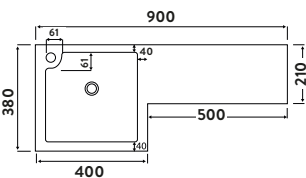

**Optional Lili Handle
Matt Black**

L-HANDLE-BLACK	£24.00 (each)
----------------	---------------

Left Hand

(please state left or right hand when ordering)

Right Hand

LILI 1100

Lili 1100 2 Door Furniture Pack
Gloss White