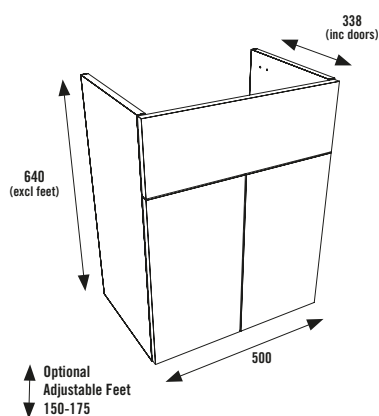

500 BASIN UNIT

Option to install Floor Standing or Wall Hung

CARCASS OPTIONS

Oak

Matt Dark Grey

Matt White

TRADITIONAL DOORS

Painted Oak Dark Grey

Painted Oak Mussel

Supermatt Stone Grey

Supermatt Indigo

MODERN DOORS

Gloss White

Gloss Light Grey

Matt Grey

Sonoma Oak

Supermatt Stone Grey

Please state both carcass and door codes when ordering

Total £416.00

Carcass
£250.00

Door Pack
£166.00