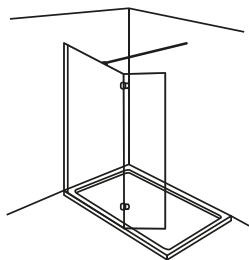

S8 WETROOMS

WETROOM WITH RETURN PANEL

- > 2000mm in height
- > Up to 8mm thick toughened safety glass
- > Acqua Shield glass treatment as standard
- > Modern minimalist support arm included
- > Can be installed onto a shower tray or a tiled wetroom floor
- > 20mm adjustment in wall channel for out of true walls
- > Lifetime guarantee
- > Wetroom and return panel supplied together in 1 pack

Size	Width mm	Price Inc VAT	Code
700mm Wetroom with 275mm Return	670 - 690mm	£478.00	700I8WETSET
800mm Wetroom with 275mm Return	770 - 790mm	£496.00	800I8WETSET
900mm Wetroom with 275mm Return	870 - 890mm	£505.00	900I8WETSET
1000mm Wetroom with 275mm Return	970 - 990mm	£527.00	1000I8WETSET