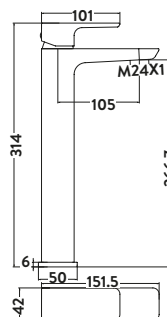

Tall Basin Mixer