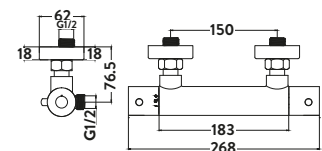

£181.00

BARVALVEBLK001ORB

Cool Touch

Operating Pressure 0.5 Bar

Square Exposed Thermostatic Valve Matt Black

£181.00

BARVALVEBLK002ORB

Cool Touch

Operating Pressure 0.5 Bar