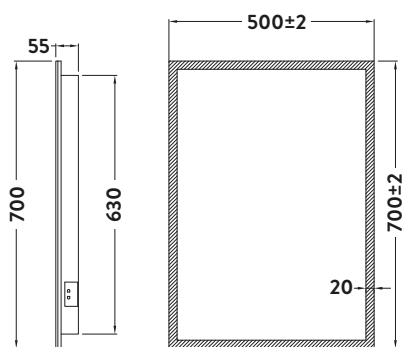

- > LED ambient mirror
- > Can be mounted landscape or portrait
- > Integrated shaver socket
- > Infrared on/off switch
- > Demister pad

**Mosca LED Mirror with Demister Pad
and Shaver Socket 500 x 700mm**

£498.00

MIRROR001

**Mosca LED Mirror with Demister Pad
and Shaver Socket 600 x 800mm**

£528.00

MIRROR002

MIRROR001