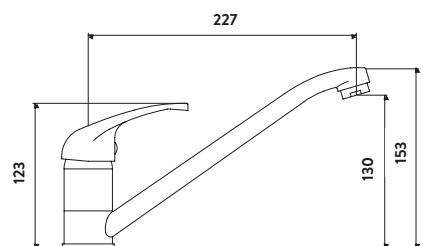

£50.00

KT34

Aruba Brushed Nickel Finish

£67.00

NICK34

Operating Pressure 0.1 Bar

TIDY BATHROOM TAPS AND SHOWERS

BRASSWARE