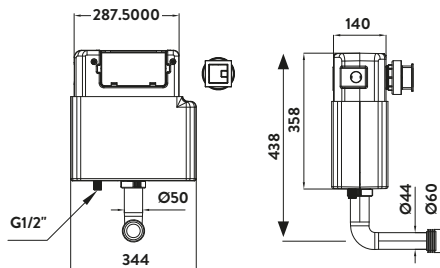

CISTERN001

- > Slimline design, perfect for small cloakroom units
- > Top access and front access
- > 3 and 6 litre flushing option
- > Polystyrene jacket reduces flush noise and stops condensation