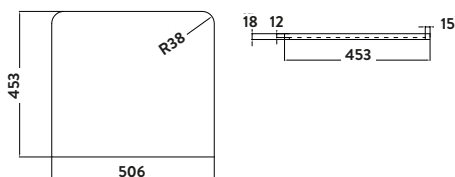

BELLA 500 FLOOR CABINET WITH COUNTER TOP

(Basin options p46)

High Gloss White

500w x 800h x 450d

PAINT-BELLA-500FLOORCAB-GWTE
500mm Floor Cabinet £538.00

BELLA-COUNTERTOP-500-GWTE
500mm Gloss Top £124.00

Combined **£662.00**