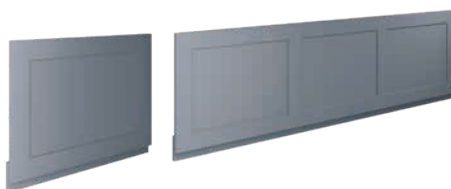

Classica 1700 Front Panel Silk Stone Grey

1700w x 480-560h x 18d

CLASSICA-FRONT1700PANEL-STGREY	£232.00

Classica 700 End Panel Silk Stone Grey

680w x 480-560h x 18d

CLASSICA-ENDPANEL700-STGREY	£138.00