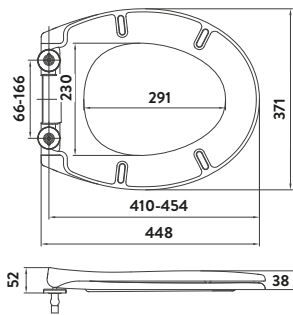

Universal Soft Close WC Seat