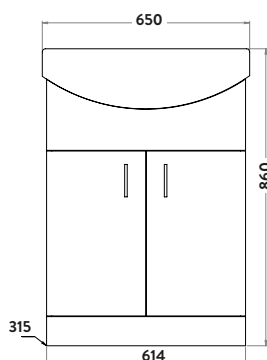

Lanza 650 Floor Cabinet