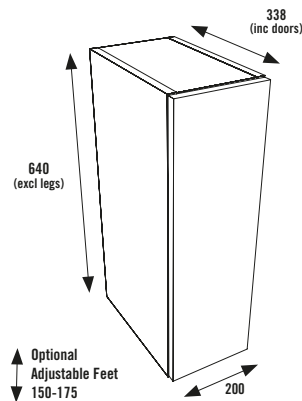

200 1 DOOR UNIT

Option to install Floor Standing or Wall Hung

CARCASS OPTIONS

Oak

Matt Dark Grey

Matt White

TRADITIONAL DOORS

Painted Oak Dark Grey

Painted Oak Mussel

Supermatt Stone Grey

Supermatt Indigo

MODERN DOORS

Gloss White

Gloss Light Grey

Matt Grey

Sonoma Oak

Supermatt Stone Grey

Please state both carcass and door codes when ordering

Total £301.00

Carcass
£218.00

Door Pack
£83.00