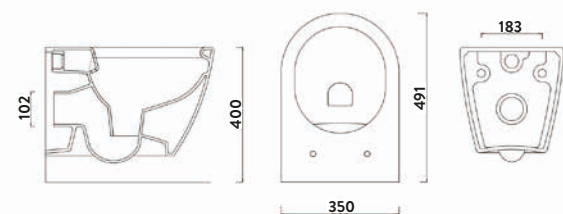

Wall Hung Pan