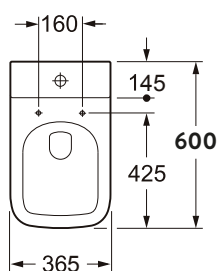

WC Pan Including Cistern