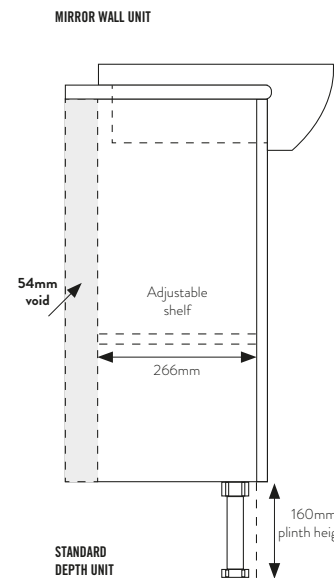

CONCEALING PIPEWORK

Pipework is essential for a functioning bathroom, however it can be unsightly unless it's concealed. When you choose our fitted furniture, you can hide any pipes behind units, whether they run along skirting boards or up walls.

The furniture is designed with a plinth height of 160mm, so even soil pipes can run under the units. In addition, units feature a void at the back that allows pipes to run along the walls while keeping them concealed. To make this operate effectively, your fitter will notch out the side panel of the unit where the pipe travels.