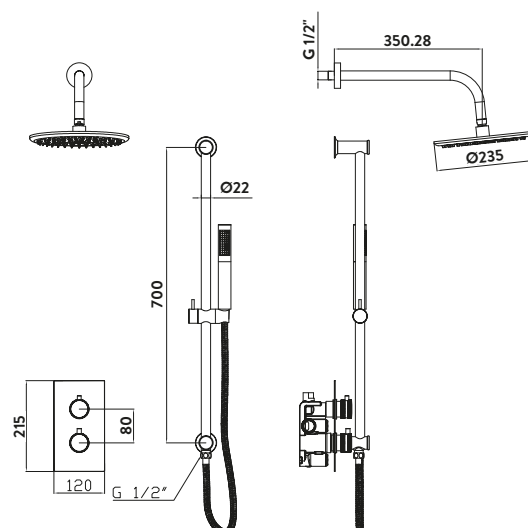

Brushed Brass Round Handle, Head & Handset Riser Kit
£640.00

Code NU-024
Operating Pressure 1.0 Bar