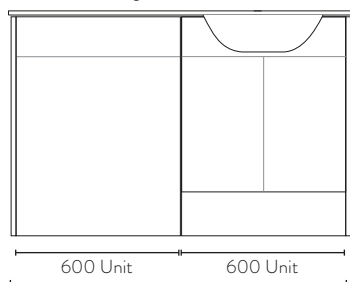

Right Hand Basin

600 Unit   600 Unit
Combined Length of Units
1236mm (inc. end panels)