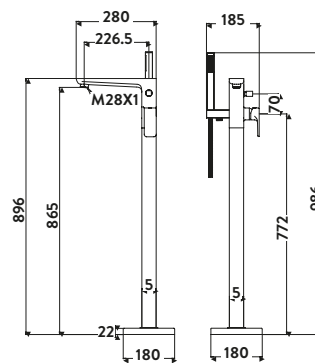

Freestanding Bath Shower Mixer