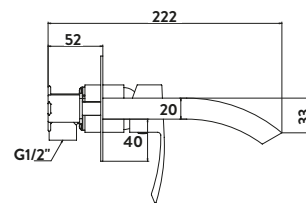

£285.00

BLACK254ORB

With diverter
Operating pressure 0.2 bar

Mini Mono Basin Mixer

Mono Basin Mixer

Tall Mono Basin Mixer

Wall Mounted Basin Mixer

Bath Filler