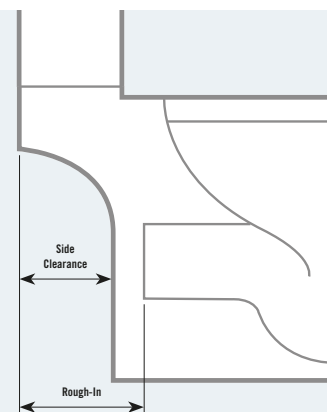

ROUGHING-INS & SIDE CLEARANCE

Dimensions from the rear of the pan outlet to the wall and side clearance, which can allow flexible fitting options.