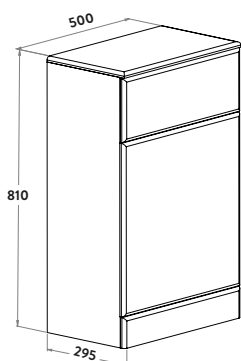

Lanza 500 WC Unit