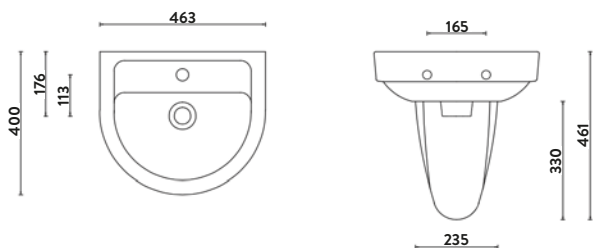

460 Basin & Semi Pedestal