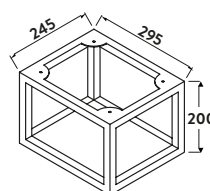

300w x 900h x 250d

AMBIENCE-TALLBOY-RUSTIC
£361.00

300w x 900h x 250d

AMBIENCE-TALLBOY-GREYOAK
£361.00

300w x 900h x 250d

AMBIENCE-TALLBOY-WHITE
£361.00

300w x 900h x 250d

AMBIENCE-TALLBOY-MGREY
£361.00

AMBIENCE-FRAME-30X25X20

£210.00

Comes with 2 dual colour reversible shelves, for use on all cabinet colours.

295w x 200h x 245d

A Touch of Colour

Make a statement with our brass shelf frames, optional handles and overflow covers.

See page 61

800w x 600h x 60d
Can be hung portrait or landscape

AMBIENCE-MIRROR-80X60-RUSTIC
£210.00

800w x 600h x 60d
Can be hung portrait or landscape

AMBIENCE-MIRROR-80X60-GREYOAK
£210.00

800w x 600h x 60d
Can be hung portrait or landscape

AMBIENCE-MIRROR-80X60-WHITE
£210.00

800w x 600h x 60d
Can be hung portrait or landscape

AMBIENCE-MIRROR-80X60-MGREY
£210.00