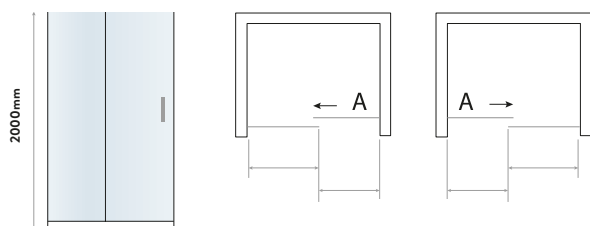

EXTENSION PROFILE

Adds 20mm per profile	Price Inc VAT	Code
	£93.00	SCUDFRAMELESSEXT