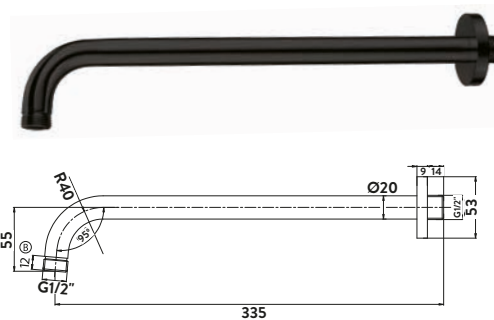

Black Square Shower Heads

BLACK006ORB	Square Shower Head 200mm	£75.00
BLACK007ORB	Square Shower Head 300mm	£145.00

Operating Pressure 0.2 Bar

Round Wall Arm

WALLARM002	Round Wall Arm	£59.00
WALLARM005	Round Extended Wall Arm	£67.00