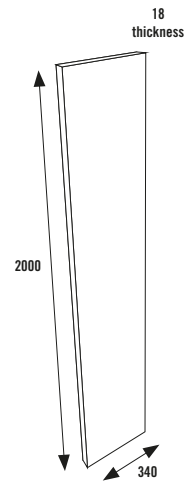

MODERN PANELS

Gloss White

Sonoma Oak

Gloss Light Grey

Supermatt Stone Grey

Matt Grey

Price
£232.00

Price
£232.00

PLEASE BE AWARE CUTTING OF END PANELS AND PLINTHS MAY BE REQUIRED WHEN FITTING