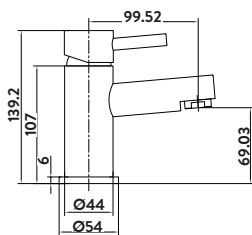

Mono Basin Mixer