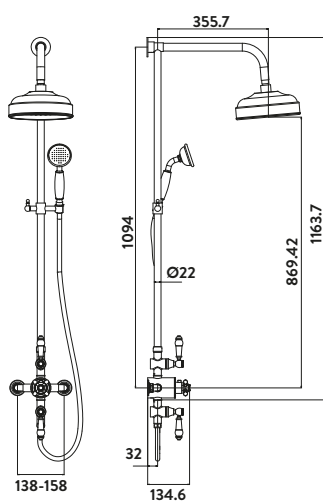

**Traditional Rigid Riser Shower
with Fixed Head and Handset**

£575.00

Code SHOWER006

Operating Pressure 0.5 Bar

- > Traditional raincan shower head
- > Period ceramic details on the handles and the valve body