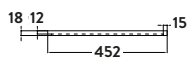

BELLA

BELLA 900 FLOOR CABINET WITH BASIN

900w x 800h x 450d

PAINT-BELLA-900FLOORCAB-GWTE
900mm Floor Cabinet £823.00

BELLA-900BASIN
900mm Basin £320.00

Combined **£1,143.00**

900w x 800h x 450d

BELLA-900FLOORCAB-MATTGREY
900mm Floor Cabinet £823.00

BELLA-900BASIN
900mm Basin £320.00

Combined **£1,143.00**

900w x 800h x 450d

BELLA-900FLOORCAB-INDIGO
900mm Floor Cabinet £968.00

BELLA-900BASIN
900mm Basin £320.00

Combined **£1,288.00**

900w x 800h x 450d

BELLA-900FLOORCAB-DRIFTWOOD
900mm Floor Cabinet £968.00

BELLA-900BASIN
900mm Basin £320.00

Combined **£1,288.00**

BELLA 900 FLOOR CABINET WITH COUNTER TOP

(Basin options p46)

900w x 800h x 450d

PAINT-BELLA-900FLOORCAB-GWTE
900mm Floor Cabinet £823.00

BELLA-COUNTERTOP-900-GWTE
900mm Basin £178.00

Combined **£1,001.00**

900w x 800h x 450d

BELLA-900FLOORCAB-MATTGREY
900mm Floor Cabinet £823.00

BELLA-COUNTERTOP-900-GWTE
900mm Basin £178.00

Combined **£1,001.00**

900w x 800h x 450d

BELLA-900FLOORCAB-INDIGO
900mm Floor Cabinet £968.00

BELLA-COUNTERTOP-900-GWTE
900mm Basin £178.00

Combined **£1,001.00**

900w x 800h x 450d

BELLA-900FLOORCAB-DRIFTWOOD
900mm Floor Cabinet £968.00

BELLA-COUNTERTOP-900-GWTE
900mm Basin £178.00

Combined **£1,001.00**