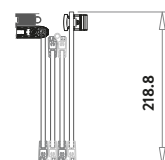

S6 ACQUA ARM 4 PANEL BATH SCREEN

Acqua Arm Bath Screen 4 Panel

Acqua Arm 6mm Four Panel Bath Screen
1500 x 800mm

£506.00

AQUAARM4PAN

- > 6mm toughened safety glass
- > 20mm adjustment for easy installation and adjustment
- > Chromed metal top and bottom hinge - not plastic
- > Bright reflective polished profiles