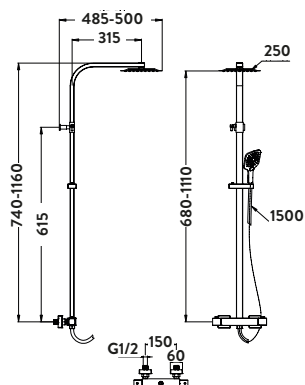

HEILER COOL TOUCH

HELIER Square Cool Touch Rigid Riser Shower

£346.00

Code SHOWER010

With adjustable rigid riser

Operating Pressure

0.5 Bar

- > 250mm ultra thin solid metal fixed shower head
- > Rubber easy clean soft rubber nozzles on main shower head and handset
- > Telescopic riser rail - **adjustable after installation**
- > Fully thermostatic valve - **cool touch**
- > Brass thermostatic cartridge
- > Multi-function shower handset with height adjustable holder