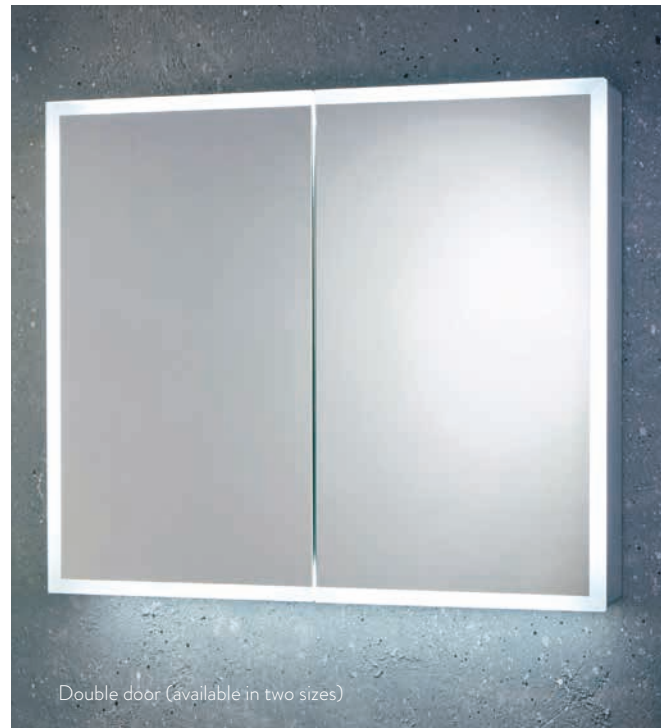

- > Available in single or double door
- > Two sided mirrors with integrated LED lighting
- > LED bottom light
- > IR sensor
- > 2 adjustable tempered glass shelves
- > Shaver socket
- > Demister pad
- > Hinged on left edge (not universal)

Mia LED Cabinet with Demister Pad and Shaver Socket - Single Door 500 x 700mm

£758.00

MIA-500x700-CAB

Mia LED Mirror with Demister Pad and Shaver Socket - Double Door 600 x 700mm

£902.00

MIA-600x700-CAB

Mia LED Mirror with Demister Pad and Shaver Socket - Double Door 800 x 700mm

£1,011.00

MIA-800x700-CAB