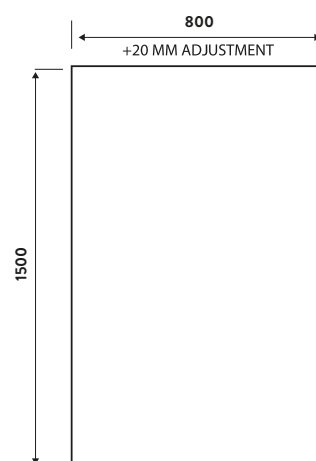

Acqua Arm Bath Screen Single Panel

Acqua Arm 6mm Single Pane Bath Screen
1500 x 800mm

£323.00

AQUAARMSGLPAN

- > 6mm toughened safety glass
- > 20mm adjustment for easy installation and adjustment
- > Chromed metal top and bottom hinge - not plastic
- > Bright reflective polished profiles