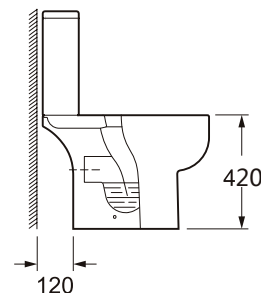

WC Pan Including Cistern