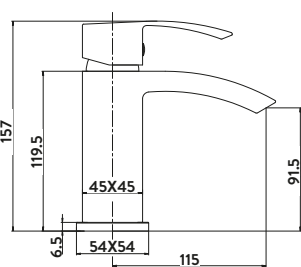

£242.00

TAP033L

Includes shower kit and wall bracket
Operating pressure 0.5 bar

4 Hole Deck Mounted Bath Shower Mixer

£263.00

TAP254

With diverter
Operating pressure 0.2 bar

Mini Mono Basin Mixer