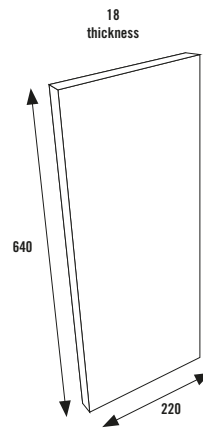

MODERN PANELS

Gloss White

Sonoma Oak

Gloss Light Grey

Supermatt Stone Grey

Matt Grey

Price
£76.00

Price
£76.00