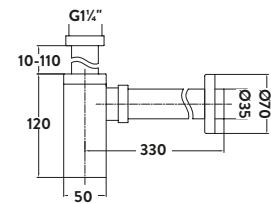

BASIN TRAPS

BT01

BT04

BT02

BLACK096

BT03

BLACK097

UNIVERSAL BASIN WASTES

WASTE105CH

WASTE106BR

WASTE107BL

EASILY ADJUSTED FOR SLOTTED AND UNSLOTTED BASINS

Our universal basin wastes is suitable for any basin as it works as both a slotted and unslotted waste. It can be adjusted to be both a free flow or click clack waste depending on what is required.

Available in Chrome, Matt Black, Brushed Brass finishes to perfectly match all bathroom styles.