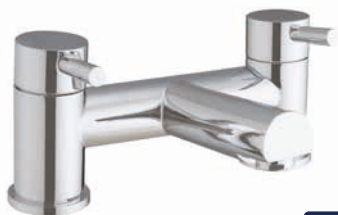

Bath Filler

£104.00

TAP102

Operating Pressure 0.5 Bar