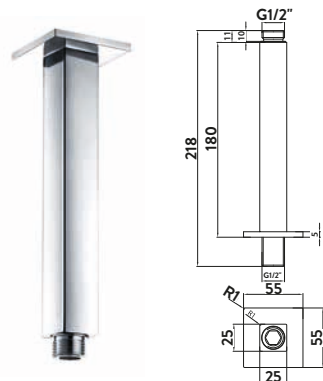

Square Ceiling Mounted Wall Arm

£77.00

CEILINGARM001