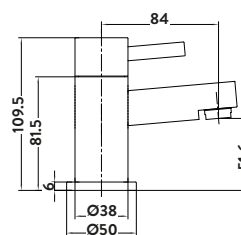

Bath Taps (Pair)