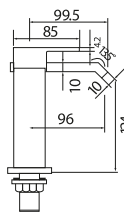

£177.00

TAP121

Provided with push waste
Operating Pressure 0.2 Bar

£288.00

TAP122

Operating Pressure 0.5 Bar

£324.00

TAP123

Includes shower kit and wall bracket
Operating Pressure 0.5 Bar

£339.00

TAP124

Operating Pressure 0.5 Bar

£339.00

TAP126

Operating Pressure 0.5 Bar