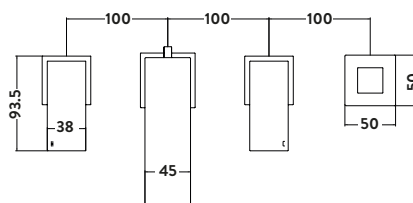

Wall Mounted Basin Mixer