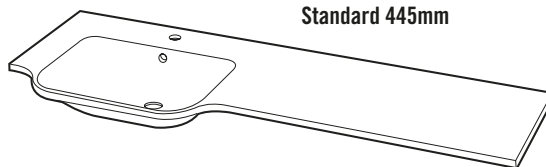

LEFT HAND INTEGRATED BASINS

18mm thick worktop

Slim 330mm

Standard 445mm

Product	Code	Size (mm)	Price
Slim 330mm			
Fitted Basin Left FB1	FITTED-BASINLEFT-1244X330	1244 x 330	£370.00
Fitted Basin Left FB5	FITTED-BASINLEFT-1544X330	1544 x 330	£420.00
Standard 445mm			
Fitted Basin Left FB2	FITTED-BASINLEFT-1244X445	1244 x 445	£420.00
Fitted Basin Left FB6	FITTED-BASINLEFT-1544X445	1544 x 445	£463.00