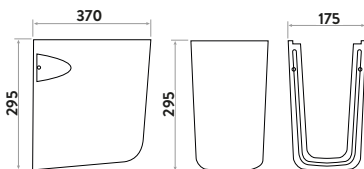

Semi Pedestal