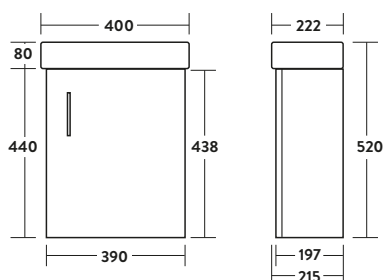

LILI

LILI RANGE FEATURES

The Lili range of furniture is a flexible collection encompassing a multitude of sizes and combinations that will look at home in any bathroom.

Choose between standalone Lili units, or a combined vanity and WC unit that can be seamlessly brought together with a one-piece polymarble top.