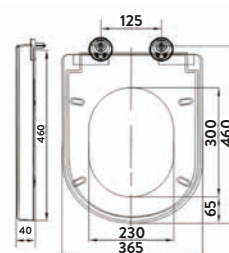

Slim Heavy Weight Seat