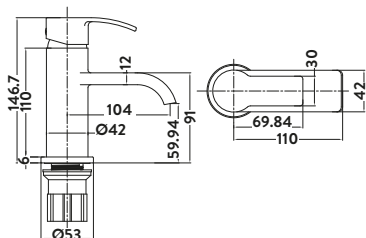

Mono Basin Mixer

Bath Filler

Bath Shower Mixer

MIAMI

Mono Basin Mixer

£177.00

TAP121

Provided with push waste
Operating Pressure 0.2 Bar