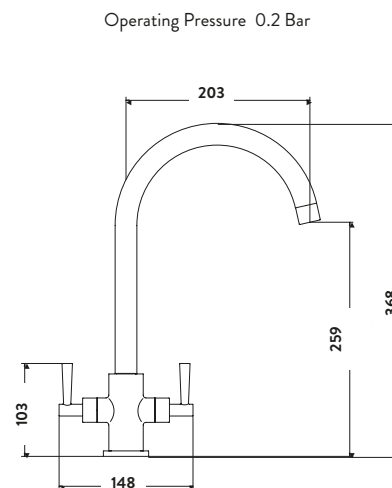

Kingston Chrome Finish

£129.00

KT12

Kingston Brushed Nickel Finish

£140.00

NICK12

MARLO

Marlo Chrome Finish