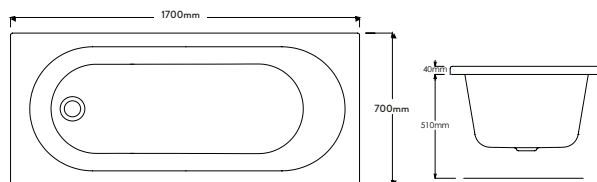

Single Ended 1700 x 700