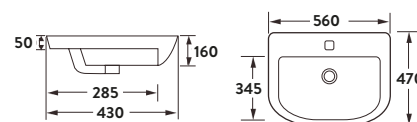

Semi-Recessed Basin

DENZA

**Denza Open Back Pan
Including Cistern & Slimline Seat**

355w x 755h x 615d
Roughing-In 115mm
Side Clearance 90mm

DEN001	Open Back Pan	£235.00
DEN002	Cistern	£103.00
SEAT006	Slimline Seat	£61.00
Combined		£399.00