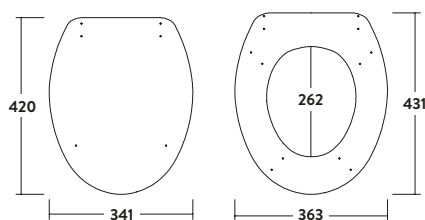

Wooden Soft Close WC Seat

High Gloss White Vinyl Wrapped Seat, Soft Close, Top Fix	WOODSEAT001	£221.00
Matt Indigo Blue Vinyl Wrapped Seat, Soft Close, Top Fix	WOODSEAT009	£226.00
Matt Grey Vinyl Wrapped Seat, Soft Close, Top Fix	WOODSEAT006	£226.00
Bardolino Driftwood Vinyl Wrapped Seat, Soft Close, Top Fix	WOODSEAT008	£221.00

British manufactured

- > MDF seat in vinyl wrap
- > Chrome plated soft close hinges
- > Colours subject to the limitations of the printing process