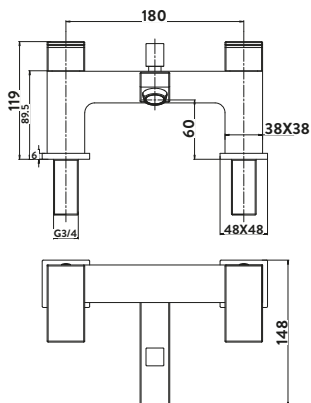

Bath Shower Mixer