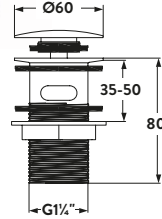

Available in Chrome, Matt Black, Brushed Brass finishes to perfectly match all bathroom styles.

SLOTTED BASIN WASTES

Square Dome Slotted Sprung Basin Waste

£26.00

WASTE94

Round Dome Slotted Sprung Basin Waste