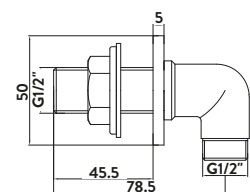

OUT002

Black Round Outlet Elbow

£38.00

BLACK011ORB

Traditional Outlet Elbow

£33.00

OUT003

CONCEALED VALVES