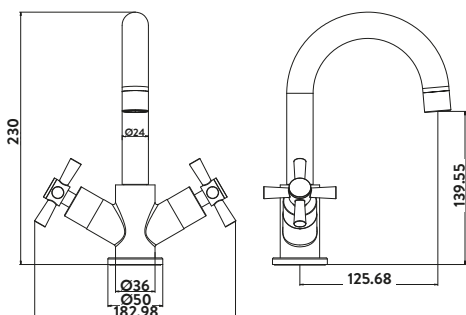

Mono Basin Mixer