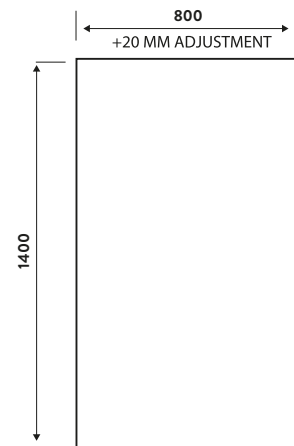

S6 BATH SCREENS

Fixed Radius Bath Screen

6mm Thick Bath Screen
1400 x 300mm

£103.00

SCREEN005

- > 6mm toughened safety glass
- > 20mm adjustment for easy installation and adjustment

Mono Square Edge 6mm Thick Bath Screen

Mono 6mm Thick Bath Screen
1400 x 800mm

£199.00

LS888B

- > 6mm toughened safety glass
- > 20mm adjustment for easy installation and adjustment
- > Metal top and bottom hinge - not plastic
- > Black profiles with a black water seal