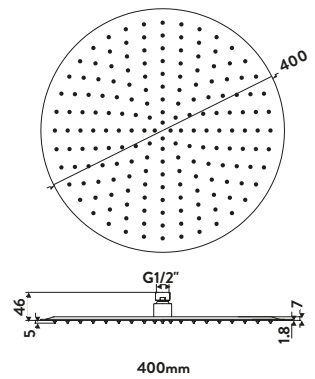

400mm

Chrome Round Shower Heads

SH002	Round Fixed Head 200mm	£59.00
SH005	Round Fixed Head 300mm	£117.00
SH008	Round Fixed Head 400mm	£133.00

Operating Pressure 0.2 Bar

Black Round Shower Heads

BLACK013ORB	Round Fixed Head 200mm	£59.00
BLACK014ORB	Round Fixed Head 300mm	£117.00

Operating Pressure 0.2 Bar