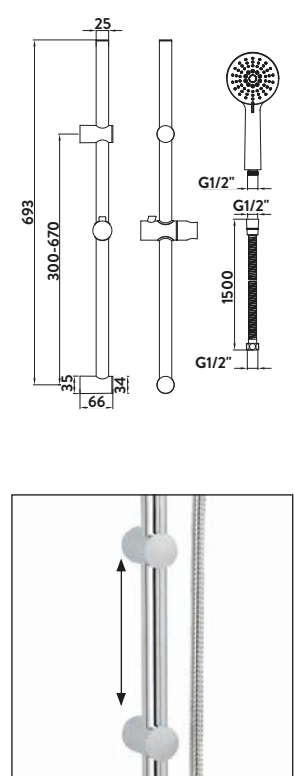

Fully adjustable lower bracket, ideal for new or replacement installations

Traditional Riser Rail Kit

£174.00

RISERKIT003

Middleton Slide Rail Kit

£68.00

RISERKIT005

Adjustable mounting brackets