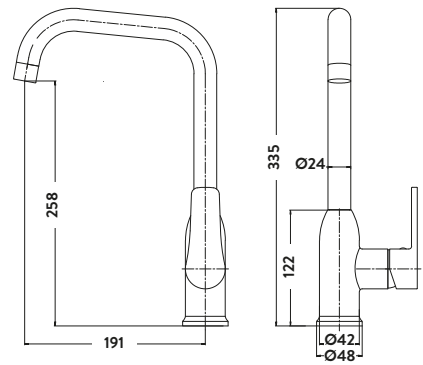

KITCHEN TAPS

VENICE

£162.00

KT40

Operating Pressure 0.2 Bar

VERDI

£143.00

KT36

Operating Pressure 0.2 Bar

ARUBA

£50.00

KT34

£67.00

NICK34

Operating Pressure 0.1 Bar