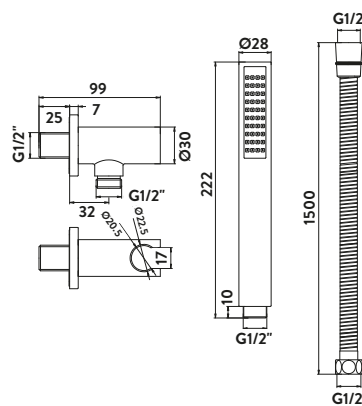

OUT002

Black Round Outlet Elbow

£38.00

BLACK011ORB

Traditional Outlet Elbow

£33.00

OUT003

CONCEALED VALVES