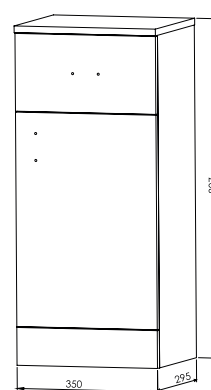

350w x 807h x 295d

LANZA-DRAWERUNIT-ANTHRACITE £288.00

Lanza Tall Unit
Polar White

355w x 1910h x 340d

POLAR-TALLUNIT £420.00