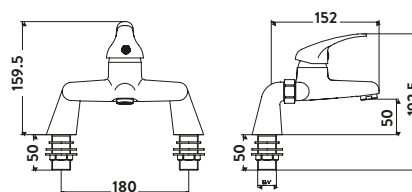

Thermostatic BSM Wall and Deck Mounted

£190.00

TAP065

Operating Pressure 0.5 Bar