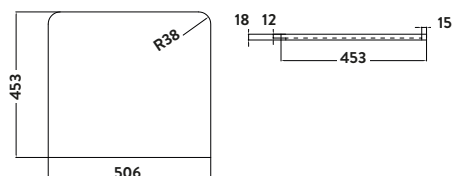

Matt Indigo Blue

500w x 500h x 450d

BELLA-500WALLCAB-INDIGO
500mm Wall Cabinet £565.00

BELLA-COUNTERTOP-500-GWTE
500mm Gloss Top £124.00

Combined £689.00

Bardolino Driftwood Oak

500w x 500h x 450d

BELLA-500WALLCAB-DRIFTWOOD
500mm Wall Cabinet £565.00

BELLA-COUNTERTOP-500-GWTE
500mm Gloss Top £124.00

Combined £689.00