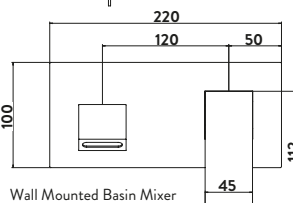

Bath Filler