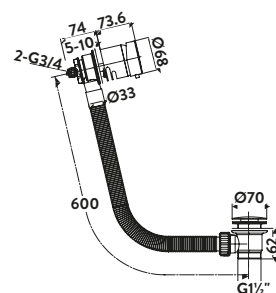

Controls Water Flow and Temperature

ACHIEVE A MINIMALIST LOOK, WITH THESE TWO OVERFLOW FILLERS
THERE IS NO NEED FOR TAPS ON YOUR BATH LEDGE OR AN EXTRA VALVE