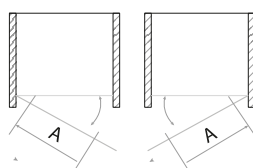

S8 ENCLOSURES

HINGE DOOR

- > Up to 8mm thick toughened safety glass
- > 1900mm tall
- > Universal design for left or right hand openings
- > Concealed fixings
- > Acqua shield glass treatment
- > Lifetime guarantee
- > Large adjustment for out of true walls and easy installation
- > High quality hinges

HINGE DOOR

Size	Width mm	Opening Size (A)	Price Inc VAT	Code
700	650 - 690mm	530mm	£506.00	SCUD700HD
760	710 - 750mm	590mm	£527.00	SCUD760HD
800	750 - 790mm	630mm	£538.00	SCUD800HD
900	850 - 890mm	730mm	£549.00	SCUD900HD
1000	950 - 990mm	830mm	£592.00	SCUD1000HD

SIDE PANEL

Size	Width mm	Price Inc VAT	Code
700	670 - 690mm	£280.00	SCUD700SP
760	730 - 750mm	£280.00	SCUD760SP
800	770 - 790mm	£280.00	SCUD800SP
900	870 - 890mm	£323.00	SCUD900SP

EXTENSION PROFILE

Adds 20mm per profile

Price Inc VAT	Code
£86.00	SCUDEXT