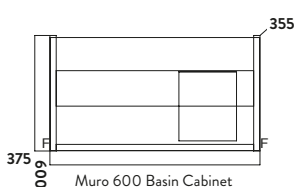

3 Muro 800 Basin Cabinet with Black Handles

800w x 375h x 355d

MURO-800BASINCAB-GWTE
800mm Basin Cabinet £538.00

MURO-800WHBASIN
800mm Basin £194.00

BLACK-800HANDLE
800mm Black Handle £59.00

Combined £791.00