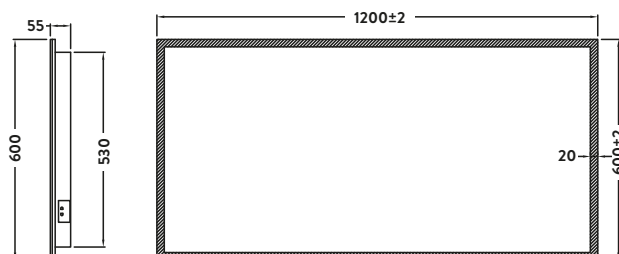

- > LED ambient mirror
- > Integrated shaver socket
- > Infrared on/off switch
- > Demister pad

**Mosca LED Mirror with Demister Pad
and Shaver Socket 1200 x 600mm**

£720.00

MIRROR003

MOSCA BLUETOOTH SPEAKER LED MIRROR