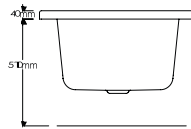

- > Lifetime guarantee
- > Made from the highest quality Lucite acrylic
- > Fully encapsulated baseboards