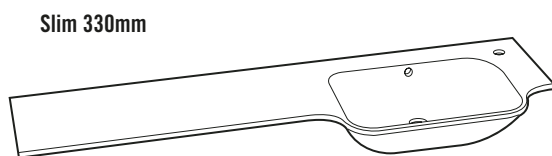

RIGHT HAND INTEGRATED BASINS

18mm thick worktop

Slim 330mm