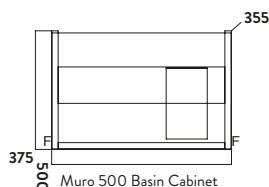

3 Muro 800 Basin Cabinet with Black Handles

800w x 375h x 355d

MURO-800BASINCAB-GWTE
800mm Basin Cabinet £538.00

MURO-800WHBASIN
800mm Basin £194.00

BLACK-800HANDLE
800mm Black Handle £59.00

Combined £791.00