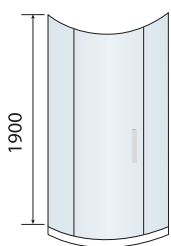

S8 ENCLOSURES

SINGLE DOOR QUADRANT

- > Up to 8mm thick toughened safety glass
- > 1900mm tall
- > Universal design for left or right hand openings
- > Concealed fixings
- > Acqua shield glass treatment
- > Lifetime guarantee
- > Smooth sliding action
- > Soft open buffers
- > Large adjustment for out of true walls and easy installation
- > 550mm radius

Size	Width mm	Opening Size (A)	Price Inc VAT	Code
800	770 - 790mm	415mm	£731.00	SCUD8SDQ
900	870 - 890mm	450 mm	£748.00	SCUD9SDQ