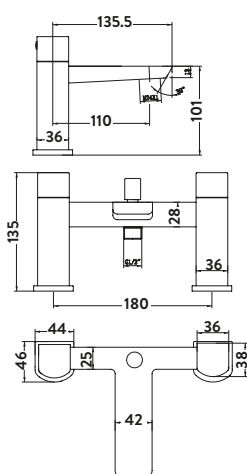

Bath Shower Mixer