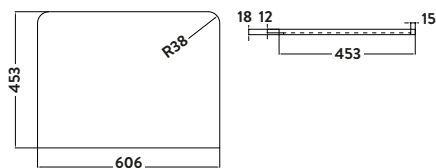

Matt Indigo Blue

600w x 500h x 450d

BELLA-600WALLCAB-INDIGO
600mm Wall Cabinet £565.00

BELLA-COUNTERTOP-600-GWTE
600mm Gloss Top £132.00

Combined £697.00