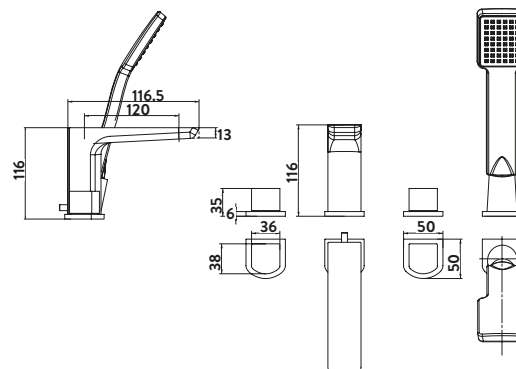

Bath Filler

Bath Shower Mixer

Wall Mounted Bath and Basin Mixers

Freestanding Bath Shower Mixer

3 Hole Bath Mixer

4 Hole Bath Mixer

MURO BLACK

BASIN OVERFLOW COVER
COLOUR OPTIONS AVAILABLE
Page 364