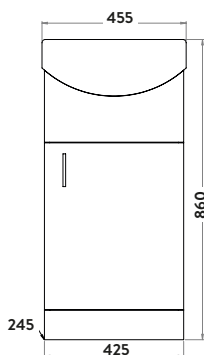

Lanza 450 Floor Cabinet