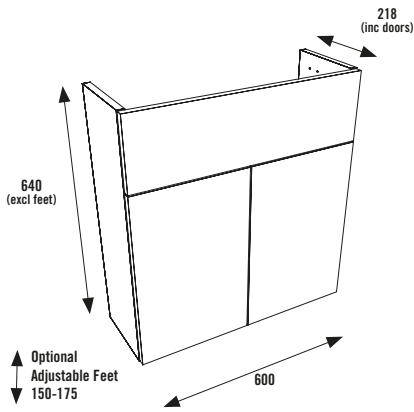

SLIM DEPTH UNITS

600 SLIM BASIN UNIT

Option to install Floor Standing or Wall Hung

CARCASS OPTIONS

Oak

Matt Dark Grey

Matt White

TRADITIONAL DOORS

Painted Oak Dark Grey

Painted Oak Mussel

Supermatt Stone Grey

Supermatt Indigo

MODERN DOORS

Gloss White

Gloss Light Grey

Matt Grey

Sonoma Oak

Supermatt Stone Grey

Please state both carcass and door codes when ordering

Total £405.00

Carcass
£239.00

Door Pack
£166.00