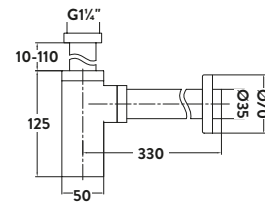

BT04

Minimalist Bottle Trap £67.00

BT02

Black Minimalist Bottle Trap £71.00

BLACK096

Square Bottle Trap £89.00

BT03

Black Square Bottle Trap £95.00