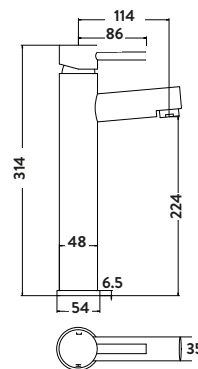

**Tall Basin Mixer
No Waste**

£148.00

TAP104

Operating Pressure 0.2 Bar

Tall Basin Mixer

**Wall Mounted Basin Mixer
With Box**

£143.00

TAP250L