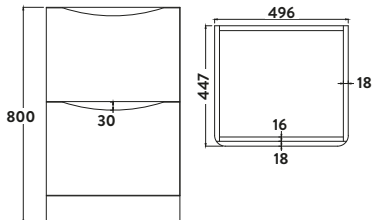

BELLA

BELLA 500 FLOOR CABINET WITH BASIN

High Gloss White

500w x 800h x 450d

PAINT-BELLA-500FLOORCAB-GWTE
500mm Floor Cabinet £538.00

BELLA-500BASIN
500mm Basin £230.00

Combined **£768.00**