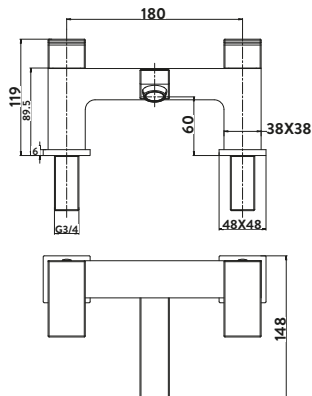

LANZA

Mono Basin Mixer £125.00

TAP141
 Provided with push waste
 Operating Pressure 0.2 Bar

Bath Filler £199.00

TAP142
 Operating Pressure 0.5 Bar

Mono Basin Mixer

Bath Filler

Bath Shower Mixer £236.00