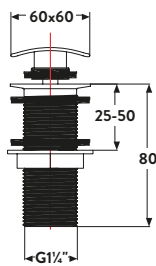

Square Dome Unslotted Sprung Basin Waste

£36.00

WASTE95