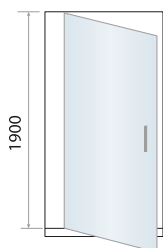

S6 ENCLOSURES

PIVOT DOOR

- > Up to 6mm thick toughened safety glass
- > 1850mm tall
- > Universal design for left or right hand openings
- > Acqua shield glass treatment
- > Lifetime guarantee
- > Large adjustment for out of true walls and easy installation
- > High quality pivot mechanism

PIVOT DOOR

Size	Width mm	Opening Size (A)	Price Inc VAT	Code
700	650 - 690mm	430mm	£345.00	S6-GLASS017
760	710 - 750mm	490 mm	£347.00	S6-GLASS018
800	750 - 790mm	530 mm	£363.00	S6-GLASS019
900	850 - 890mm	630mm	£385.00	S6-GLASS020

SIDE PANEL

Size	Width mm	Price Inc VAT	Code
700	670 - 690mm	£230.00	S6-GLASS025
760	730 - 750mm	£240.00	S6-GLASS026
800	770 - 790mm	£260.00	S6-GLASS027
900	870 - 890mm	£270.00	S6-GLASS028
1000	970 - 990mm	£290.00	S6-GLASS029

EXTENSION PROFILE

Adds 20mm per profile

Price Inc VAT	Code
£86.00	SCUDEXT