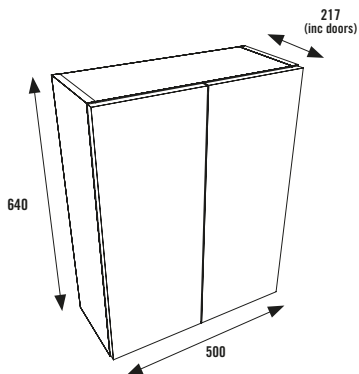

500 DOUBLE MIRROR WALL UNIT

CARCASS OPTIONS

- Oak
  W0J5 - 01
- Matt Dark Grey
  W0J5 - 02
- Matt White
  W0J5 - 03

TRADITIONAL DOORS

- Painted Oak Dark Grey
  W0J5 - PODGT
- Painted Oak Mussel
  W0J5 - POMT
- Supermatt Stone Grey
  W0J5 - STOT
- Supermatt Indigo
  W0J5 - INDT

MODERN DOORS

- Gloss White
  W0J5 - GLWS
- Sonoma Oak
  W0J5 - SONS
- Gloss Light Grey
  W0J5 - GLGS
- Supermatt Stone Grey
  W0J5 - STOS
- Matt Grey
  W0J5 - MDGS

Please state both carcass and door codes when ordering Total £510.00	Carcass £248.00	Door Pack £262.00