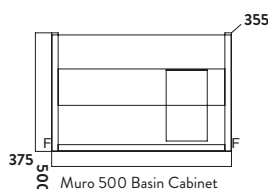

500w x 375h x 355d

MURO-500BASINCAB-GWTE	
500mm Basin Cabinet	£418.00
MURO-500WHBASIN	
500mm Basin	£146.00
Combined	£564.00

600w x 375h x 355d

MURO-600BASINCAB-GWTE	
600mm Basin Cabinet	£458.00
MURO-600WHBASIN	
600mm Basin	£170.00
Combined	£628.00

800w x 375h x 355d

MURO-800BASINCAB-GWTE	
800mm Basin Cabinet	£538.00
MURO-800WHBASIN	
800mm Basin	£194.00
Combined	£732.00

500w x 375h x 355d

MURO-500BASINCAB-MATTGREY	
500mm Basin Cabinet	£418.00
MURO-500WHBASIN	
500mm Basin	£146.00
Combined	£564.00

600w x 375h x 355d

MURO-600BASINCAB-MATTGREY	
600mm Basin Cabinet	£458.00
MURO-600WHBASIN	
600mm Basin	£170.00
Combined	£628.00

800w x 375h x 355d

MURO-800BASINCAB-MATTGREY	
800mm Basin Cabinet	£538.00
MURO-800WHBASIN	
800mm Basin	£194.00
Combined	£732.00

500w x 830h x 255d

MURO-WCUNIT-GWTE	£291.00

300w x 1200h x 265d
Can be hung so doors hinge on left or right edge

MURO-TALLBOY-GWTE	£436.00

500w x 830h x 255d

MURO-WCUNIT-MATTGREY	£291.00

300w x 1200h x 265d
Can be hung so doors hinge on left or right edge

MURO-TALLBOY-MATTGREY	£436.00