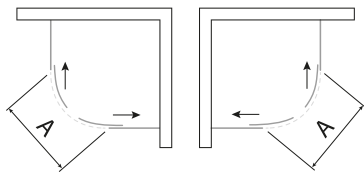

S6 ENCLOSURES

DOUBLE DOOR QUADRANT

- > Up to 6mm thick toughened safety glass
- > 1850mm tall
- > Acqua shield glass treatment
- > Lifetime guarantee
- > Smooth sliding action
- > Large adjustment for out of true walls and easy installation
- > 550mm radius

Size	Width mm	Opening Size (A)	Price Inc VAT	Code
800 x 800	770 - 790mm	400mm	£420.00	S6-GLASS001
900 x 900	870 - 890mm	530 mm	£420.00	S6-GLASS002
900 x 760	870 - 890mm 730 - 750mm	430 mm	£500.00	S6-GLASS003
1000 x 800	970 - 990mm 770 - 790mm	470mm	£525.00	S6-GLASS004
1200 x 800	1170 - 1190mm 770 - 790mm	470mm	£535.00	S6-GLASS005
1200 x 900	1170 - 1190mm 870 - 890mm	530mm	£540.00	S6-GLASS006