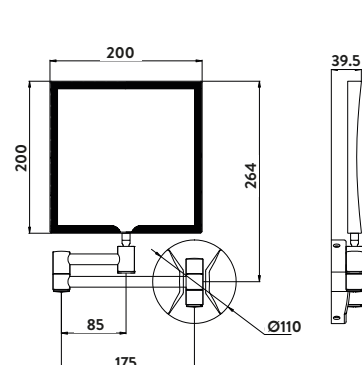

Black Square LED Make-Up Mirror Wall Mounted

£355.00

BLKMIRR006REC

- > 3x magnification on one side
- > 1x magnification on other side
- > LED illumination on each side
- > 200x200mm mirror size
- > Extends 250mm from the wall
- > The mirror automatically illuminates when pulled away from the base and turns off when the mirror is folded back into place