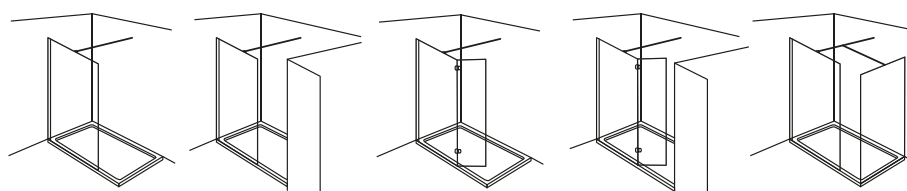

CONFIGURATIONS

The S10 Range of Wetroom Panels and accessories can be combined to create hundreds of different configurations, ensuring the perfect product for your bathroom.