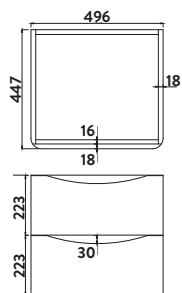

BELLA 500 WALL CABINET WITH BASIN

High Gloss White

500w x 500h x 450d

PAINT-BELLA-500WALLCAB-GWTE
500mm Wall Cabinet £425.00

BELLA-500BASIN
500mm Basin £230.00

Combined £655.00