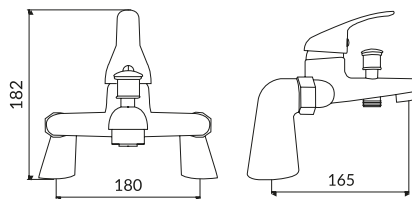

Douche Handset, Flexi and Holder

£35.00

DOUCHE001

Douche Handset, Flexi, Holder and Outlet Elbow

£49.00

DOUCHE002

Thermostatic Vertical Valve for Douche

£127.00