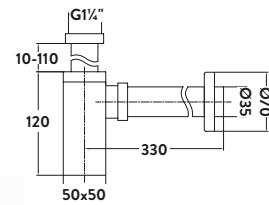

BT04

Minimalist Bottle Trap £67.00

BT02

Black Minimalist Bottle Trap £71.00

BLACK096

Square Bottle Trap £89.00

BT03

Black Square Bottle Trap £95.00