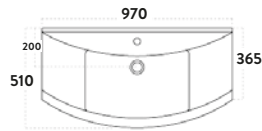

**Optional Lanza Handle
Matt Black**

LANZA-HANDLE-BLACK

£24.00 (each)

Lanza 850 Floor Cabinet

Lanza 950 Floor Cabinet