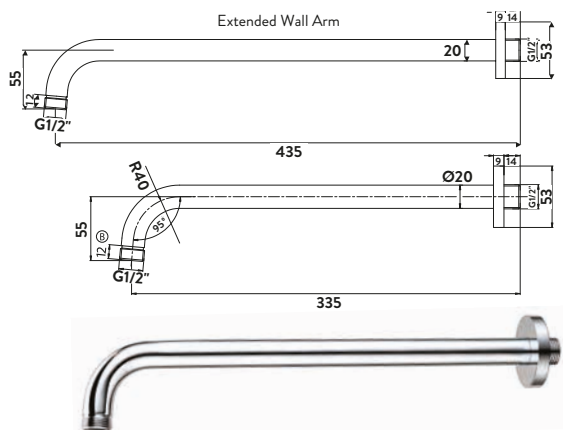

Round Wall Arm

WALLARM002	Round Wall Arm	£59.00
WALLARM005	Round Extended Wall Arm	£67.00