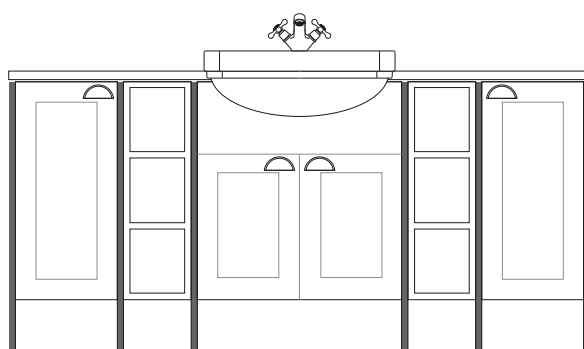

PRODUCTS IN THIS COMBINATION

Fitted Furniture Units

- 300 Door Unit x2
- 200 Open Unit x2
- 600 Basin Unit

Mirror

- 600 Double Mirror Wall Unit x2

Basin and Worktop

- Traditional Semi Recessed Basin
- Carrera Solid Worktop 1880 x 350 (cut to size)

Handles

- Traditional Cup Handle x4

Tap

- Classic Mono Basin Mixer

Fitted Furniture Panels and Plinths (cut to size)

- Standard Base End Panel x6
- Wall End Panel x2
- 2000 Plinth