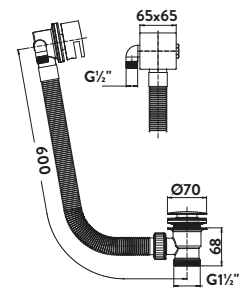

Square Bath Filler and Overflow Chrome

£157.00

With sprung waste and overflow

WASTE99P