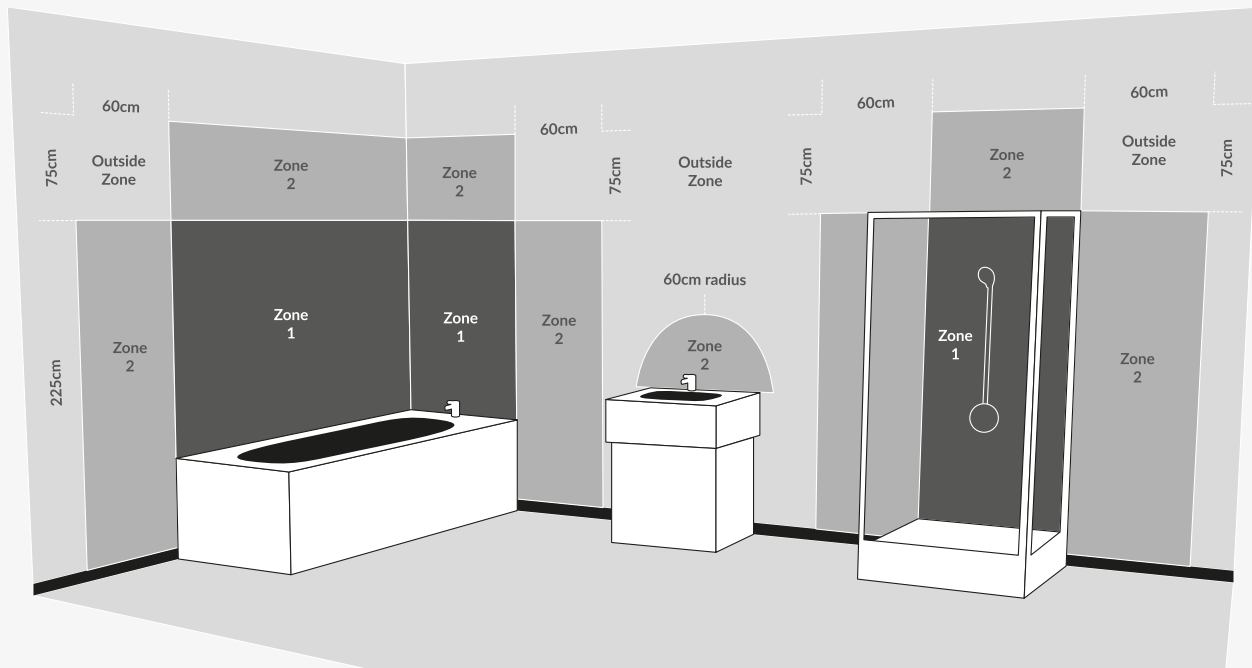

Zone 1 refers to the area above the shower up to a height of 2.25m and requires a minimum rating of IP44 or higher and if the fitting is 240V a 30ma RCD must be used to protect the circuit.	Zone 2 covers an area of 0.6m wide immediately next to, and all round zone 1. Wash basins should also be treated as zone 2. The minimum rating here is IPX4.	Outside Zone has no special requirements, unless water jets are likely to be used for cleaning purposes.

The IP (Ingress Protection) Standard describes a uniform system for classifying the degrees of protection provided by the enclosures of electrical equipment.

For example, if a bathroom light is rated IP65, then the 6 means its 'Protected against dust' and the 5 means its 'Protected against water jets' from a shower, tap or cleaning processes from any direction.

First numeral - protection against ingress of foreign bodies, e.g. tools, dust, fingers, etc.

- 0 No protection
- 1 Protected against solid objects with a diameter of 50mm and over (e.g. accidental insertion of hands)
- 2 Protected against solid objects over 12mm (e.g. jointed fingers)
- 3 Protected against solid objects over 2.5mm (tools)
- 4 Protected against solid objects over 1mm (small wires)
- 5 Protected against - limited ingress permitted (no harmful deposit)
- 6 Totally protected against dust

Second numeral - protection against ingress of liquids.

- 0 No protection
- 1 Protected against drops of condensed water. Drops of condensed water falling on the enclosure shall have no harmful effect
- 2 Protection against drops of liquid. Drops of falling liquid shall have no harmful effect when the enclosure is tilted at an angle up to 15 degrees from the vertical.
- 3 Protection against rain. Water falling in rain at an angle equal or smaller than 60 degrees with respect to the vertical shall have no harmful effect.
- 4 Protection against splashing. Liquid splashed from any direction shall have no harmful effect.
- 5 Protection against water jets. Water projected by a nozzle from any direction under stated conditions shall have no harmful effect.
- 6 Protection against conditions on ship decks (deck equipment). Water from heavy seas shall not enter the enclosures under prescribed conditions.
- 7 Protection against immersion in water. It shall not be possible for water to enter the enclosure under stated conditions of pressure and time.
- 8 Protection against indefinite immersion in water under specified pressure. It shall not be possible for water to enter the enclosure.