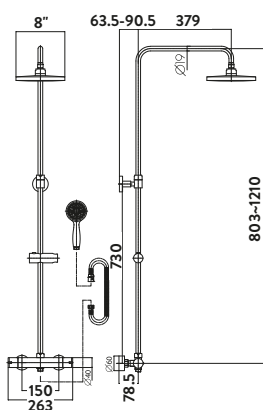

Black Round Rigid Riser Shower

£377.00

Code **BLACK010ORB**

With adjustable rigid riser

Operating Pressure

0.5 Bar

- > 200mm ultra thin solid metal fixed shower head
- > Rubber easy clean soft rubber nozzles on main shower head and handset
- > Telescopic riser rail - **adjustable after installation**
- > Fully thermostatic valve
- > Brass thermostatic cartridge
- > Multi-function shower handset with height adjustable holder