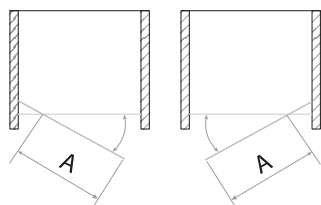

S6 ENCLOSURES

PIVOT DOOR

- > Up to 6mm thick toughened safety glass
- > 1850mm tall
- > Universal design for left or right hand openings
- > Acqua shield glass treatment
- > Lifetime guarantee
- > Large adjustment for out of true walls and easy installation
- > High quality pivot mechanism

PIVOT DOOR

Size	Width mm	Opening Size (A)	Price Inc VAT	Code
700	650 - 690mm	430mm	£345.00	S6-GLASS017
760	710 - 750mm	490 mm	£347.00	S6-GLASS018
800	750 - 790mm	530 mm	£363.00	S6-GLASS019
900	850 - 890mm	630mm	£385.00	S6-GLASS020

SIDE PANEL

Size	Width mm	Price Inc VAT	Code
700	670 - 690mm	£230.00	S6-GLASS025
760	730 - 750mm	£240.00	S6-GLASS026
800	770 - 790mm	£260.00	S6-GLASS027
900	870 - 890mm	£270.00	S6-GLASS028
1000	970 - 990mm	£290.00	S6-GLASS029

EXTENSION PROFILE

Adds 20mm per profile

Price Inc VAT	Code
£86.00	SCUDEXT