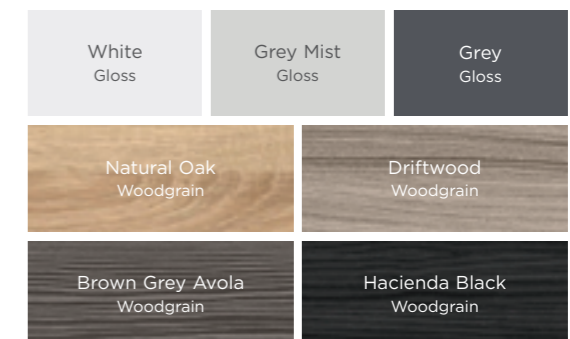

Polymarble ensures a crisp, super smooth finish and is incredibly durable.

AVAILABLE COLOURS

Our wide palette of colours reflects the very latest in tonal trends as well as traditional favourites. We can help you create a perfectly harmonious look.