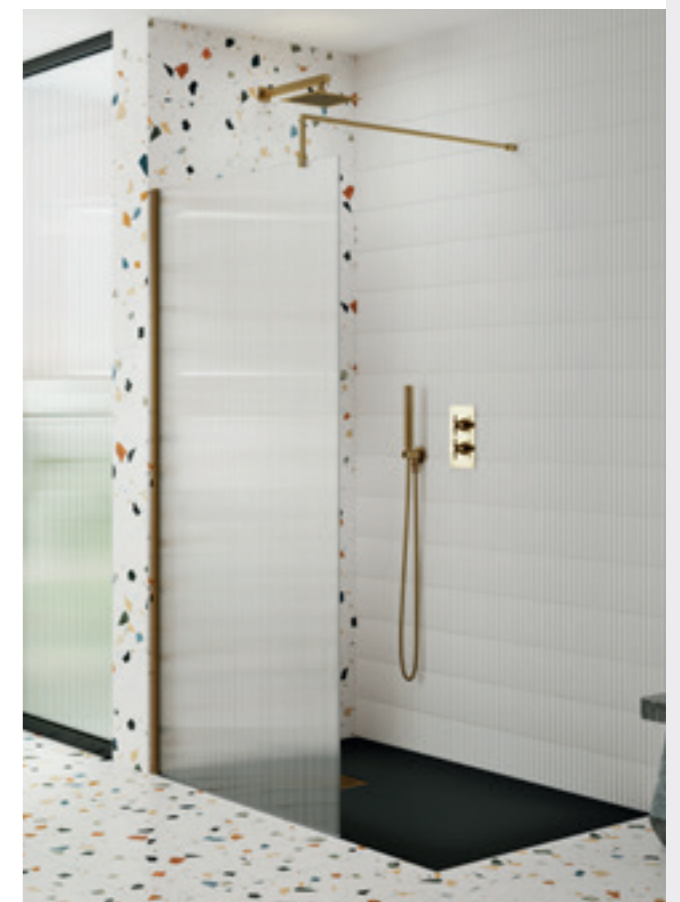

1950mm High

8mm Safety Glass