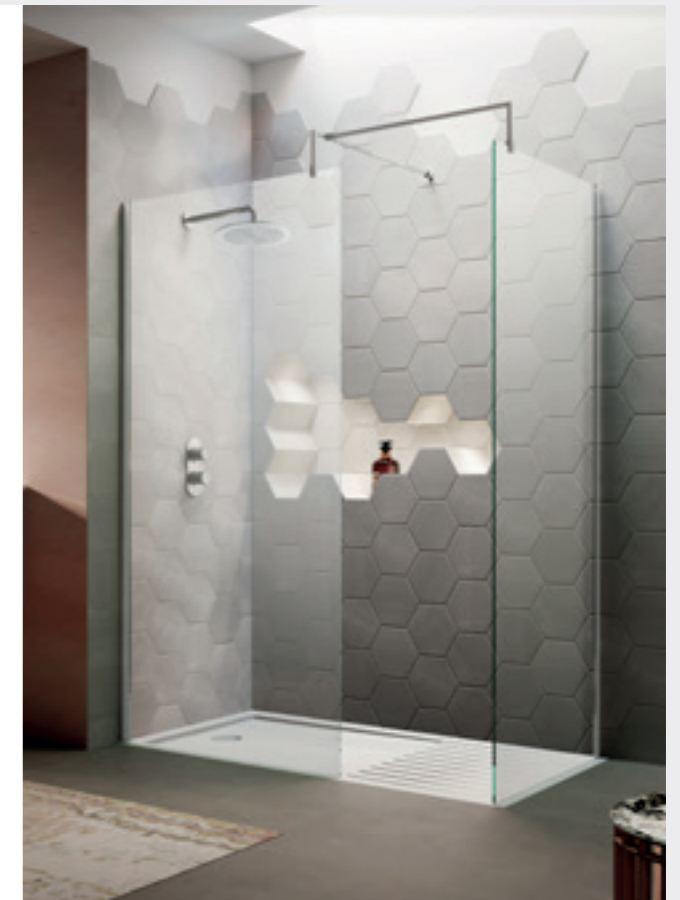

1950mm High

8mm Safety Glass