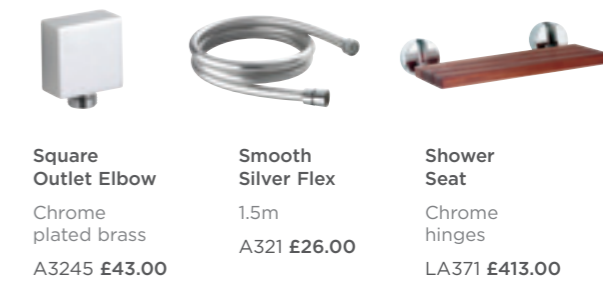

SHOWERS:
ACCESSORIES

1 YEAR GUARANTEE
1

BODY JETS

Square Tile Body Jet
H92 x W92mm
BDJ002 **£114.00** Each

Square Body Jet
With swivel
A354 **£46.00** Each

Round Sheer Body Jet
With swivel
A355 **£46.00** Each

Round Body Jet
With swivel
A383 **£55.00** Each

ELBOW, FLEX & SEAT

**Square
Outlet Elbow**
Chrome
plated brass
A3245 **£43.00**

**Smooth
Silver Flex**
1.5m
A321 **£26.00**

**Shower
Seat**
Chrome
hinges
LA371 **£413.00**

HAND HELD KITS

**Round Outlet
Elbow with Parking
Bracket, Flex
and Handset LP1**
A3263 **£103.00**
A4263 **£128.00**
A8263 **£128.00**

**Square Outlet
Elbow with Parking
Bracket, Flex
and Handset LP1**
A3264 **£119.00**
A4264 **£148.00**
A8264 **£148.00**