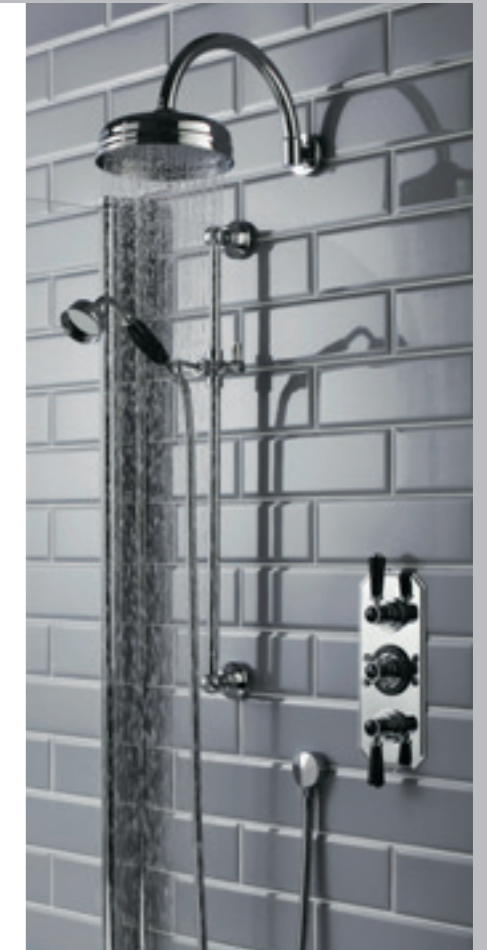

OLD LONDON:
TOPAZ
SHOWERS
BLACK CERAMIC

20 YEAR GUARANTEE
MADE IN BRITAIN
Safety Anti Scald

PUSH BUTTON
THERMOSTATIC
SHOWERS

- Works from as little as 1 bar pressure
- Outlets can be operated individually, or enjoy one, two or three simultaneously (depending on valve, accessories and available water pressure - see page 165 for water pressure and flow rate guide)

CONCEALED
THERMOSTATIC
SHOWERS

EXPOSED
THERMOSTATIC
SHOWERS

Twin Exposed Valve
BTSVT101 £524.00 LP1

Combine with the Back to Wall Shower Elbow for hidden pipework. See page 226