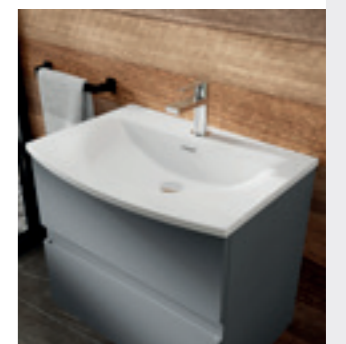

Basin 4 Curved Ceramic