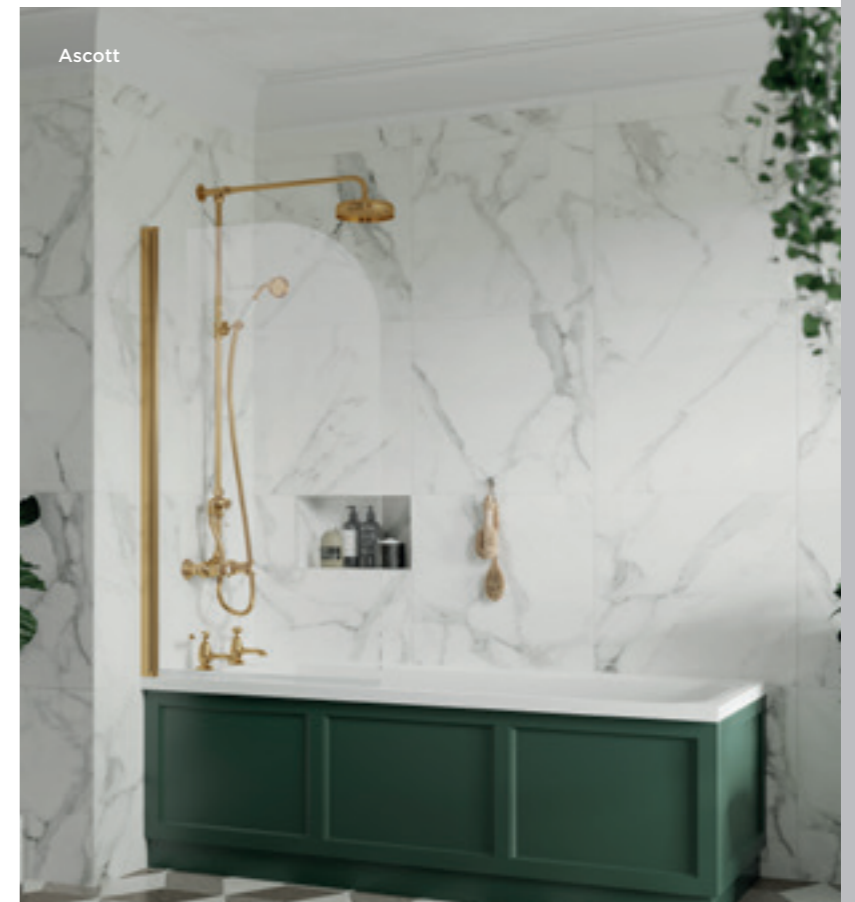

Ascott

OLD LONDON:

TAPS & SHOWERS

PERFECT FOR PERIOD STYLE BATHROOMS, OUR TRADITIONAL BRASSWARE OFFERS BOTH DECADENCE AND SOPHISTICATION.

DESIGN

We've blended traditional luxury with modern technology, to offer a multitude of product options and design variations across all our brassware.