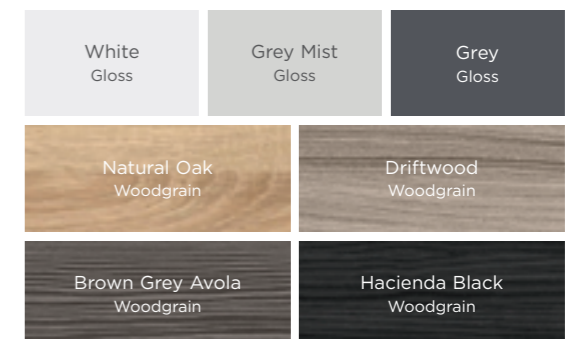

AVAILABLE COLOURS

Our wide palette of colours reflects the very latest in tonal trends as well as traditional favourites.

Supplied Rigid | Soft Close

MADE IN BRITAIN

HOW TO ORDER

1. Measure your available space and select your configuration of furniture units & sizes
2. Choose slimline or full depth units
3. Choose your desired colourway, handles and worktop
4. Choose a basin and back to wall pan