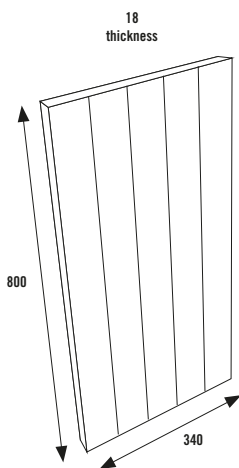

STANDARD BASE END PANEL

TRADITIONAL PANELS

- Painted Oak Dark Grey
  BDEND - PODGT
- Painted Oak Mussel
  BDEND - POMT
- Supermatt Stone Grey
  BDEND - STOT
- Supermatt Indigo
  BDEND - INDT

MODERN PANELS

- Gloss White
  BDEND - GLWS
- Gloss Light Grey
  BDEND - GLGS
- Matt Grey
  BDEND - MDGS
- Avola Grey
  BDEND - GAVS
- Sonoma Oak
  BDEND - SONS
- Supermatt Stone Grey
  BDEND - STOS

Price
£95.00

Price
£100.00