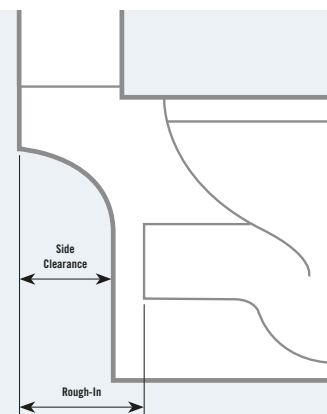

ROUGHING-INS & SIDE CLEARANCE

Dimensions from the rear of the pan outlet to the wall and side clearance, which can allow flexible fitting options.