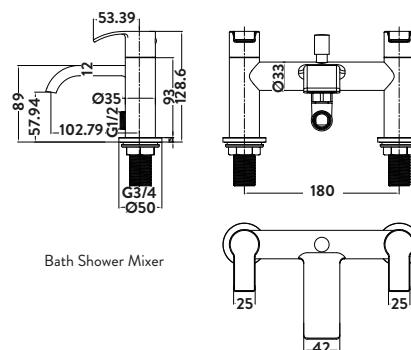

TAP043L

Provided with shower kit and wall bracket
Operating Pressure 0.5 Bar

Mono Basin Mixer

Bath Filler

Bath Shower Mixer

MIAMI

Mono Basin Mixer

£164.00