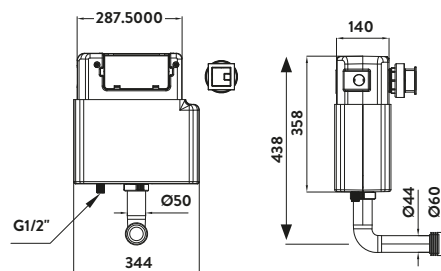

CISTERN001

- > Slimline design, perfect for small cloakroom units
- > Top access and front access
- > 3 and 6 litre flushing option
- > Polystyrene jacket reduces flush noise and stops condensation