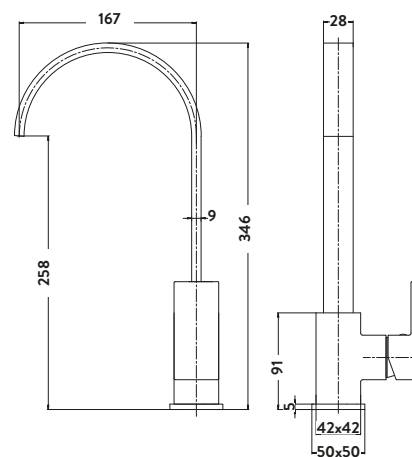

ROSSI

£167.00

KT37

Operating Pressure 0.2 Bar

TIRARE

£181.00

KT38

£199.00

NICK38

Operating Pressure 1.0 Bar