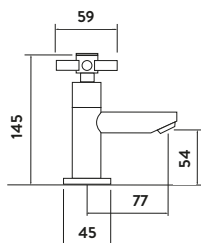

Mono Basin Mixer

£133.00

TAP131

Provided with push waste
Operating Pressure 0.2 Bar

Basin Taps

£110.00

TAP134

Operating Pressure 0.2 Bar

Bath Taps

£116.00

TAP135

Operating Pressure 0.2 Bar

Bath Filler

£172.00

TAP132

Operating Pressure 0.5 Bar

Bath Shower Mixer

£196.00

TAP133

Includes shower kit and wall bracket
Operating Pressure 0.5 Bar

Basin Taps