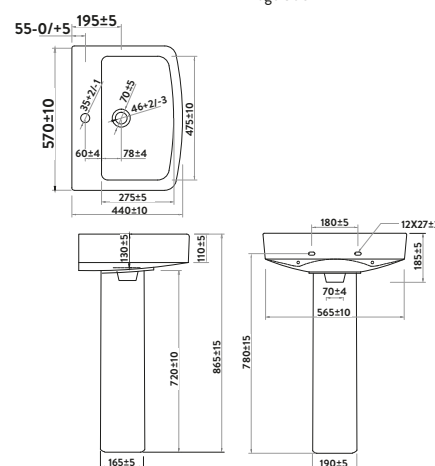

Semi Pedestal

Back to Wall Toilet

Basin & Pedestal

MIDDLETON

Middleton Rimless Open Back Pan, Including Cistern & Soft Close Seat

360w x 780h x 590d
 Roughing-In 212mm
 Side Clearance 115mm

MIDDLETON-OPENPAN	Open Back Pan	£215.00
MIDDLETON-CISTERN	Cistern inc Fittings	£92.00
999-SEAT-SLIM	Soft Close Seat	£57.00
Combined		£364.00