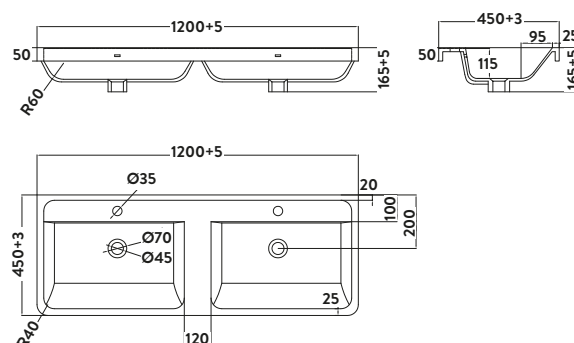

BELLA-1200BASIN
1200mm Basin £313.00

Combined £1,663.00

Bella 500 Basin

Bella 600 Basin

Bella 900 Basin

Bella 1200 Basin

CARLO 1000

- > 18mm solid carcass
- > Slim furniture units
- > Soft close doors
- > Chrome handles
- > Polymarble basin
- > 1 tap hole option only