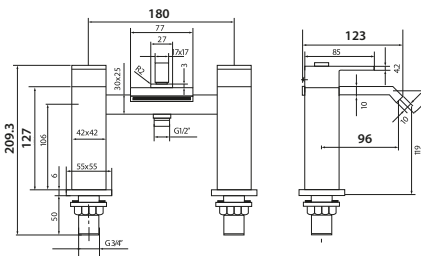

Bath Shower Mixer

3 Hole Bath Filler