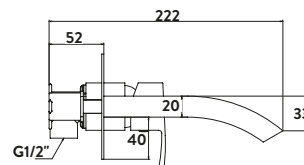

£90.00

TAP034

Push waste included
Operating pressure 0.2 bar

£95.00

TAP031

Push waste included
Operating pressure 0.2 bar

£170.00

TAP252

Operating pressure 0.2 bar

Wall Mounted Basin Mixer

£145.00

TAP253

Operating pressure 0.2 bar

£160.00

TAP032

Operating pressure 0.5 bar

£225.00

TAP033

Includes shower kit and wall bracket
Operating pressure 0.5 bar

£244.00

TAP254

With diverter
Operating pressure 0.2 bar