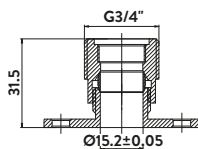

**Premium Fast Fix
Brackets with Shrouds**

£30.00

EASYKIT002