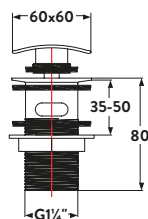

Black Square Dome Slotted Sprung Basin Waste

£31.00

BLACK094