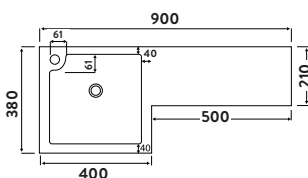

**Lili 900 Furniture Pack
Gloss White**

L-900-BASINCAB-WTE Vanity Unit	£240.00
L-900-WCUNIT-WTE WC Unit	£219.00
L-900-LEFT / L-900-RIGHT Sculptured Stone Basin	£259.00
Combined	£718.00

**Lili 900 Furniture Pack
Avola Grey**

L-900-BASINCAB-GREY Vanity Unit	£270.00
L-900-WCUNIT-GREY WC Unit	£219.00
L-900-LEFT / L-900-RIGHT Sculptured Stone Basin	£259.00
Combined	£748.00

**Lili 900 Furniture Pack
Matt Grey**

L-900-BASINCAB-MATTGREY Vanity Unit	£299.00
L-900-WCUNIT-MATTGREY WC Unit	£219.00
L-900-LEFT / L-900-RIGHT Sculptured Stone Basin	£259.00
Combined	£777.00

- > 18mm solid carcass
- > Soft close doors
- > 1 tap hole option only
- > 1 Internal shelf
- > Polymarble basin
- > All units apart from White Gloss made in UK

**Optional Lili Handle
Matt Black**

L-HANDLE-BLACK	£22.00 (each)

Left Hand

(please state left or right hand when ordering)

Right Hand