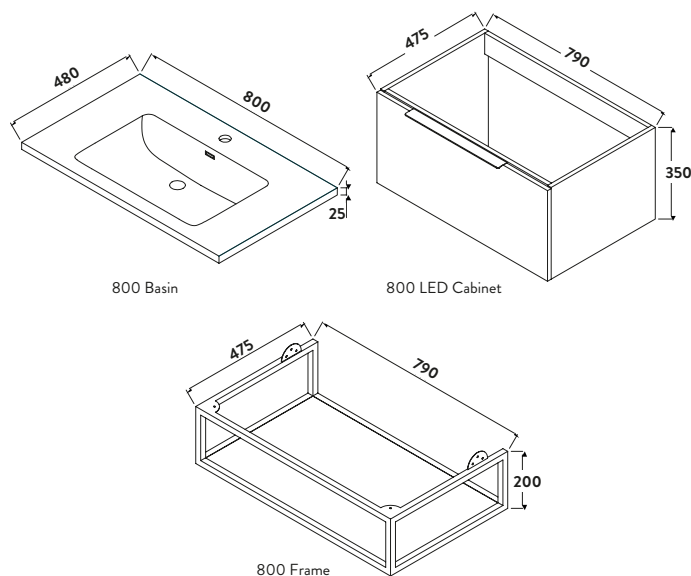

Comes with 2 dual colour reversible shelves, for use on all cabinet colours.

Optional 800 Black Frame with Shelf

790w x 200h x 475d

AMBIENCE-FRAME-80X48X20	£295.00
--------------------------------	----------------