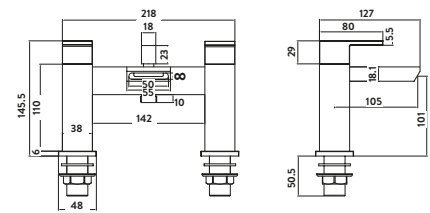

Bath Shower Mixer