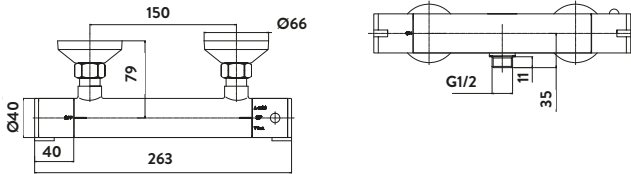

£129.00

BARVALVE002

Operating Pressure 0.5Bar

Square Exposed Valve