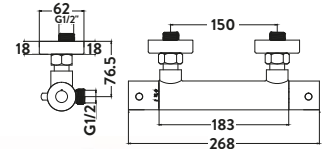

Round Exposed Thermostatic Valve Chrome

£145.00

BARVALVE005

Cool Touch

Operating Pressure 0.5 Bar