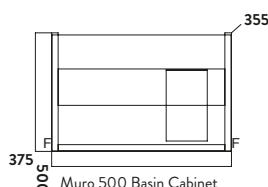

500w x 375h x 355d

MURO-500BASINCAB-GWTE	
500mm Basin Cabinet	£388.00
MURO-500WHBASIN	
500mm Basin	£135.00
Combined	£523.00

600w x 375h x 355d

MURO-600BASINCAB-GWTE	
600mm Basin Cabinet	£426.00
MURO-600WHBASIN	
600mm Basin	£158.00
Combined	£584.00

800w x 375h x 355d

MURO-800BASINCAB-GWTE	
800mm Basin Cabinet	£500.00
MURO-800WHBASIN	
800mm Basin	£180.00
Combined	£680.00

500w x 375h x 355d

MURO-500BASINCAB-MATTGREY	
500mm Basin Cabinet	£388.00
MURO-500WHBASIN	
500mm Basin	£135.00
Combined	£523.00

600w x 375h x 355d

MURO-600BASINCAB-MATTGREY	
600mm Basin Cabinet	£426.00
MURO-600WHBASIN	
600mm Basin	£158.00
Combined	£584.00

800w x 375h x 355d

MURO-800BASINCAB-MATTGREY	
800mm Basin Cabinet	£500.00
MURO-800WHBASIN	
800mm Basin	£180.00
Combined	£680.00

500w x 830h x 255d

MURO-WCUNIT-GWTE	£270.00

300w x 1200h x 265d
Can be hung so doors hinge on left or right edge

MURO-TALLBOY-GWTE	£430.00

500w x 830h x 255d

MURO-WCUNIT-MATTGREY	£270.00

300w x 1200h x 265d
Can be hung so doors hinge on left or right edge

MURO-TALLBOY-MATTGREY	£430.00