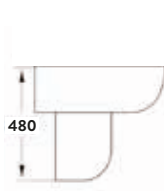

Basins

Basin & Pedestal

Semi-Pedestal & Basins

Semi-Recessed Basin

DENZA

**Denza Open Back Pan
Including Cistern & Slimline Seat**

355w x 755h x 615d
Roughing-In 115mm
Side Clearance 90mm

DEN001	Open Back Pan	£218.00
DEN002	Cistern	£95.00
SEAT006	Slimline Seat	£56.00
Combined		£369.00