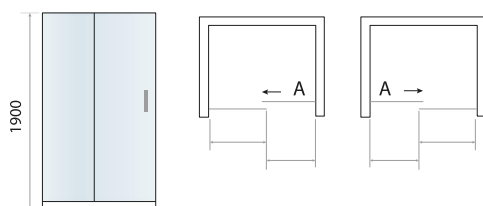

S8 ENCLOSURES

SLIDING DOOR

- > Up to 8mm thick toughened safety glass
- > 1900mm tall
- > Universal design for left or right hand openings
- > Concealed fixings
- > Acqua shield glass treatment
- > Lifetime guarantee
- > Smooth sliding action
- > Soft open buffers
- > Large adjustment for out of true walls and easy installation

SLIDING DOOR

Size	Width mm	Opening Size (A)	Price Inc VAT	Code
1000	950 - 990mm	385mm	£550.00	SCUD10SLID
1100	1050 - 1090mm	432mm	£580.00	SCUD11SLID
1200	1150 - 1190mm	485mm	£600.00	SCUD12SLID
1400	1350 - 1390mm	585mm	£650.00	SCUD14SLID
1600	1550 - 1590mm	635mm	£700.00	SCUD16SLID
1700	1650 - 1690mm	635mm	£750.00	SCUD17SLID

SIDE PANEL

Size	Width mm	Price Inc VAT	Code
700	670 - 690mm	£260.00	SCUD700SP
760	730 - 750mm	£260.00	SCUD760SP
800	770 - 790mm	£260.00	SCUD800SP
900	870 - 890mm	£300.00	SCUD900SP

EXTENSION PROFILE

Adds 20mm per profile

Price Inc VAT	Code
£80.00	SCUDEXT