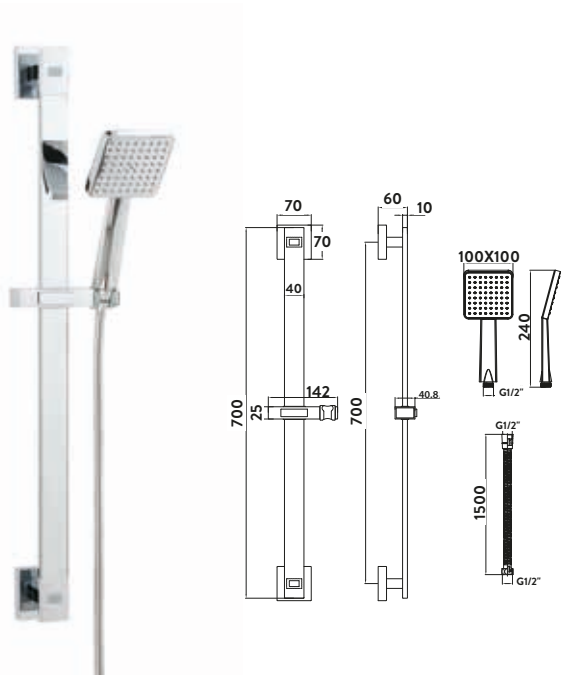

Pivoting wall brackets

Lunar Slide Rail Kit

£104.00

RISERKIT004

Marco Slide Rail Kit

£88.00

RISERKIT006