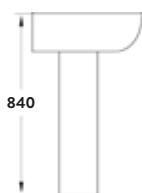

Basins

Basin & Pedestal

Semi-Pedestal & Basins

Semi-Recessed Basin

DENZA

**Denza Open Back Pan
Including Cistern & Slimline Seat**

355w x 755h x 615d
Roughing-In 115mm
Side Clearance 90mm

DEN001	Open Back Pan	£218.00
DEN002	Cistern	£95.00
SEAT006	Slimline Seat	£56.00
Combined		£369.00