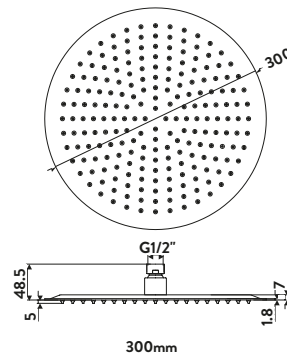

SHOWER HEADS & ARMS

£110.00

SH006
200mm Round

£91.00

WALLARM003
Pivots from Wall Joint

200mm

300mm

400mm

Chrome Round Shower Heads

SH002	Round Fixed Head 200mm	£54.00
SH005	Round Fixed Head 300mm	£108.00
SH008	Round Fixed Head 400mm	£123.00

Operating Pressure 0.2 Bar

Black Round Shower Heads

BLACK013ORB	Round Fixed Head 200mm	£54.00
BLACK014ORB	Round Fixed Head 300mm	£108.00

Operating Pressure 0.2 Bar

200mm

300mm

400mm

Chrome Square Shower Head

SH003	Square Shower Head 200mm	£69.00
SH004	Square Shower Head 300mm	£135.00
SH009	Square Shower Head 400mm	£149.00

Operating Pressure 0.2 Bar

Black Square Shower Heads

BLACK006ORB	Square Shower Head 200mm	£69.00
BLACK007ORB	Square Shower Head 300mm	£134.00

Operating Pressure 0.2 Bar