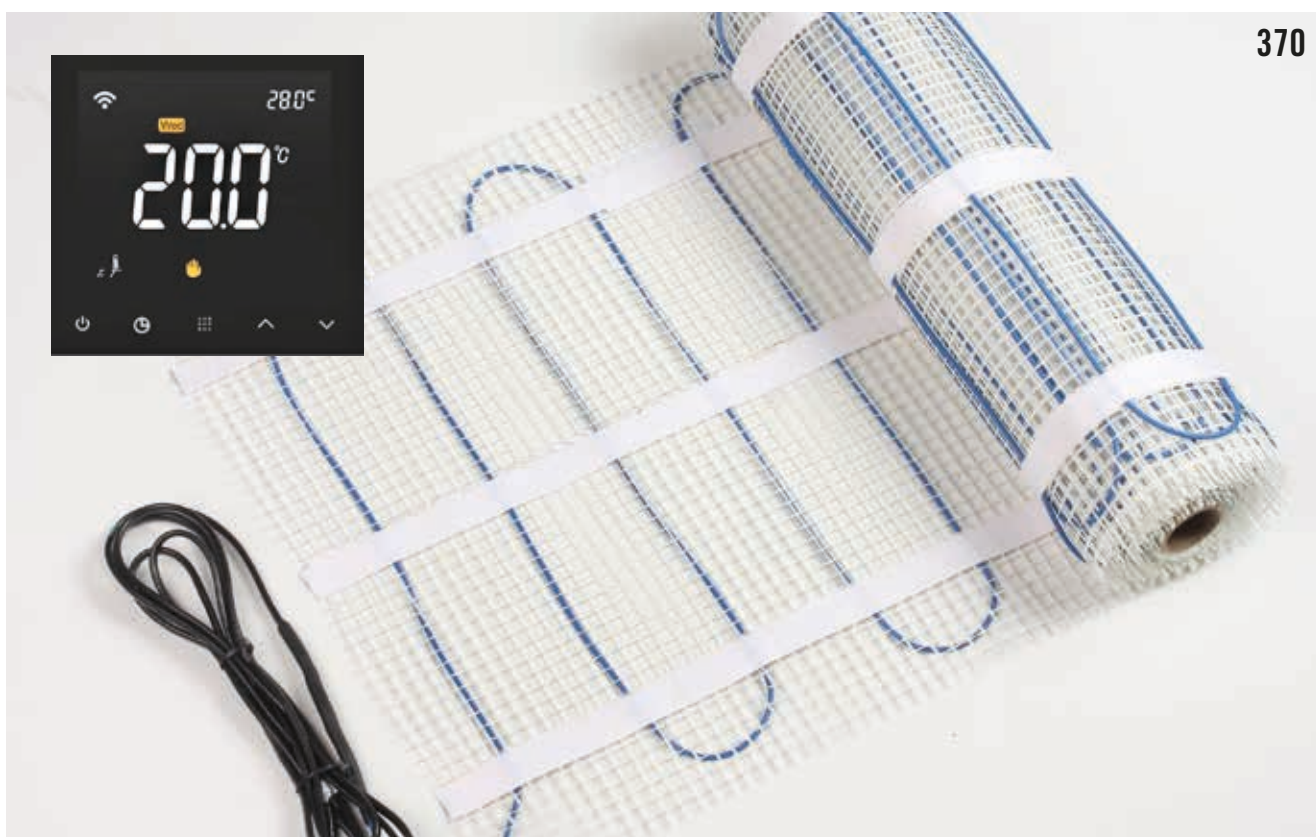

UNDERFLOOR HEATING