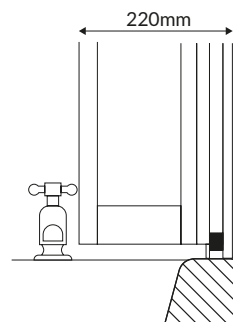

QUALITY ASSURED

Stylish modern and sleek designs, crafted from quality materials to last a lifetime. Scudo is the only option for people who truly know how to create a beautiful bathroom.

As a standard sign of performance and quality, Scudo Acqua Shield is expertly applied to all shower enclosures in this range. By forming a protective bond with the glass during the manufacturing process, Acqua Shield creates an invisible barrier against limescale, soap scum and general bacterial build-up.

4 Panel screen in the folded away and stored position.