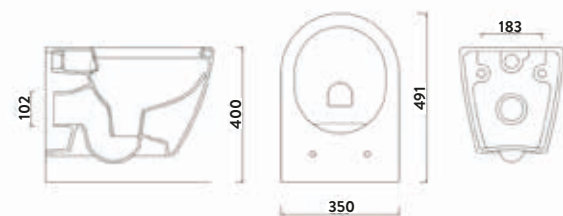

Wall Hung Pan