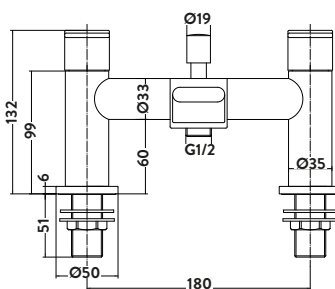

Bath Shower Mixer