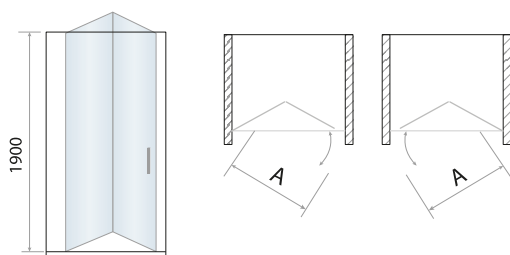

S6 ENCLOSURES

BIFOLD SEMI-FRAMELESS

- > Up to 6mm thick toughened safety glass
- > 1850mm tall
- > Universal design for left or right hand openings
- > Acqua shield glass treatment
- > Lifetime guarantee
- > Smooth sliding action
- > Large adjustment for out of true walls and easy installation

BIFOLD DOOR

Size	Width mm	Opening Size (A)	Price Inc VAT	Code
700	650 - 690mm	630mm	£400.00	S6-GLASS021
760	710 - 750mm	690 mm	£425.00	S6-GLASS022
800	750 - 790mm	730 mm	£455.00	S6-GLASS023
900	850 - 890mm	830mm	£475.00	S6-GLASS024
1000	950 - 990mm	930mm	£500.00	S6-GLASS030

SIDE PANEL

Size	Width mm	Price Inc VAT	Code
700	670 - 690mm	£200.00	S6-GLASS025
760	730 - 750mm	£210.00	S6-GLASS026
800	770 - 790mm	£230.00	S6-GLASS027
900	870 - 890mm	£245.00	S6-GLASS028
1000	970 - 990mm	£265.00	S6-GLASS029

EXTENSION PROFILE

Adds 20mm per profile

Price Inc VAT	Code
£80.00	SCUDEXT