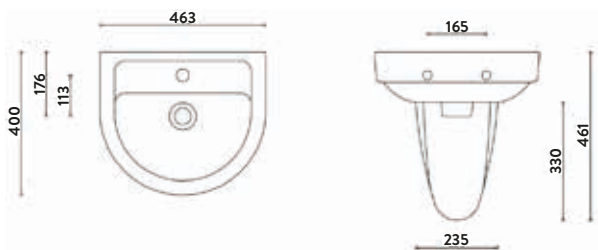

RIMLESS

Revive Rimless Wall Hung Pan & Seat

350w x 400h x 491d

REVIVE-WALLPAN	Wall Hung Pan	£255.00
REVIVE-SEAT	Seat	£70.00
Combined		£325.00

BASIN OVERFLOW COVER
COLOUR OPTIONS AVAILABLE

Page 360

460 Basin & Semi Pedestal