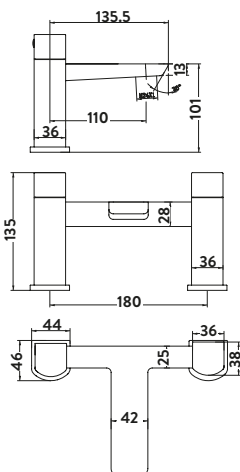

£294.00

BLACK247ORB

Provided with Shower Kit
Operating Pressure 0.5 Bar

Freestanding Bath Shower Mixer

£667.00

BLACK240ORB

Operating Pressure 0.5 Bar

Bath Filler