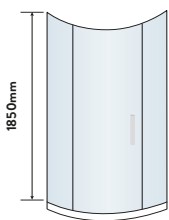

S6 ENCLOSURES

SINGLE DOOR QUADRANT

- > Up to 6mm thick toughened safety glass
- > 1850mm tall
- > Universal design for left or right hand openings
- > Acqua shield glass treatment
- > Lifetime guarantee
- > Smooth sliding action
- > Large adjustment for out of true walls and easy installation
- > 550mm radius

Size	Width mm	Opening Size (A)	Price Inc VAT	Code
800 x 800	770 - 790mm	420mm	£490.00	S6-GLASS007
900 x 900	870 - 890mm	440 mm	£540.00	S6-GLASS008
900 x 760	870 - 890mm 730 - 750mm	440 mm	£520.00	S6-GLASS009
1000 x 800	970 - 990mm 770 - 790mm	420mm	£540.00	S6-GLASS010
1200 x 800	1170 - 1190mm 770 - 790mm	420mm	£575.00	S6-GLASS011
1200 x 900	1170 - 1190mm 870 - 890mm	440mm	£595.00	S6-GLASS012