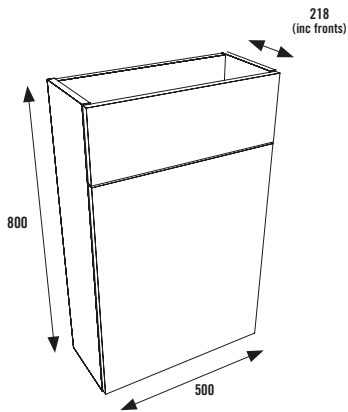

500 SLIM WC UNIT

CARCASS OPTIONS

- Oak
  BNG5 - 01
- Dark Grey
  BNG5 - 02
- White
  BNG5 - 03

TRADITIONAL DOORS

- Painted Oak Dark Grey
  BNG5 - PODGT
- Painted Oak Mussel
  BNG5 - POMT
- Supermatt Stone Grey
  BNG5 - STOT
- Supermatt Indigo
  BNG5 - INDT

MODERN DOORS

- Gloss White
  BNG5 - GLWS
- Gloss Light Grey
  BNG5 - GLGS
- Matt Grey
  BNG5 - MDGS
- Avola Grey
  BNG5 - GAVS
- Sonoma Oak
  BNG5 - SONS
- Supermatt Stone Grey
  BNG5 - STOS

Please state both carcass and door codes when ordering	Total £368.00	Carcass £243.00	Door Pack £125.00