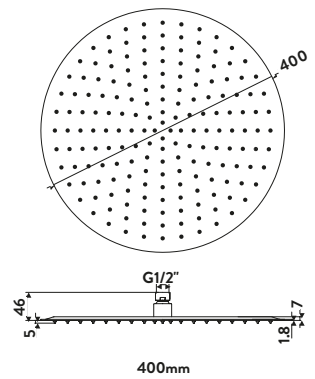

400mm

Chrome Round Shower Heads

SH002	Round Fixed Head 200mm	£54.00
SH005	Round Fixed Head 300mm	£108.00
SH008	Round Fixed Head 400mm	£123.00

Operating Pressure 0.2 Bar

Black Round Shower Heads

BLACK013ORB	Round Fixed Head 200mm	£54.00
BLACK014ORB	Round Fixed Head 300mm	£108.00

Operating Pressure 0.2 Bar