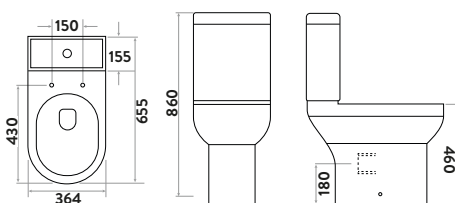

Comfort Height Open Back Pan & Cistern

BASIN OVERFLOW COVER
COLOUR OPTIONS AVAILABLE
Page 360