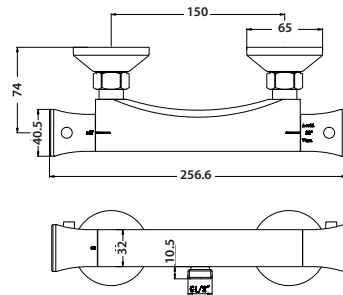

Bath Shower Mixer with Shower Kit and Wall Bracket

£78.00

TAP063

Operating Pressure 0.5 Bar

Douche Handset, Flexi and Holder

£32.00

DOUCHE001

Douche Handset, Flexi, Holder and Outlet Elbow