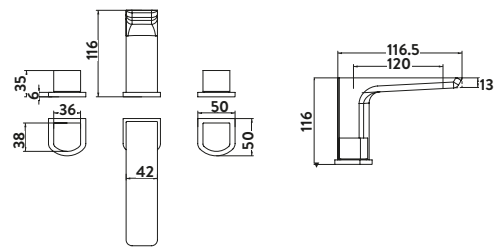

3 Tap Hole Basin Mixer