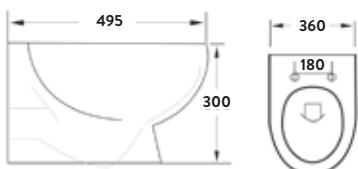

Belini Rimless Wall Hung Pan