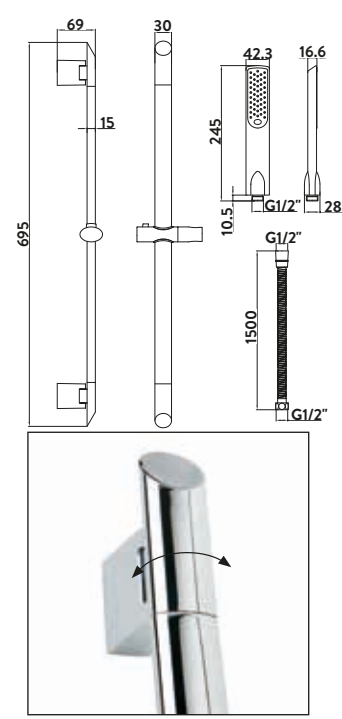

Pivoting wall brackets

Lunar Slide Rail Kit

£104.00

RISERKIT004

Marco Slide Rail Kit

£88.00

RISERKIT006