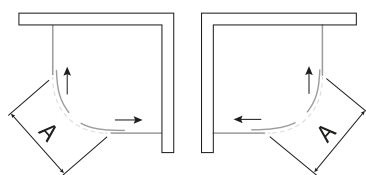

S6 ENCLOSURES

DOUBLE DOOR QUADRANT

- > Up to 6mm thick toughened safety glass
- > 1850mm tall
- > Acqua shield glass treatment
- > Lifetime guarantee
- > Smooth sliding action
- > Large adjustment for out of true walls and easy installation
- > 550mm radius

Size	Width mm	Opening Size (A)	Price Inc VAT	Code
800 x 800	770 - 790mm	400mm	£449.00	S6-GLASS001
900 x 900	870 - 890mm	530 mm	£449.00	S6-GLASS002
900 x 760	870 - 890mm 730 - 750mm	430 mm	£445.00	S6-GLASS003
1000 x 800	970 - 990mm 770 - 790mm	470mm	£495.00	S6-GLASS004
1200 x 800	1170 - 1190mm 770 - 790mm	470mm	£535.00	S6-GLASS005
1200 x 900	1170 - 1190mm 870 - 890mm	530mm	£545.00	S6-GLASS006