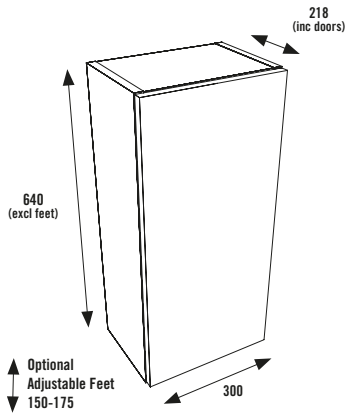

300 SLIM 1 DOOR UNIT

Option to install Floor Standing or Wall Hung

CARCASS OPTIONS

- Oak
  BNB3 - 01
- Dark Grey
  BNB3 - 02
- White
  BNB3 - 03

TRADITIONAL DOORS

- Painted Oak Dark Grey
  BNB3 - PODGT
- Painted Oak Mussel
  BNB3 - POMT
- Supermatt Stone Grey
  BNB3 - STOT
- Supermatt Indigo
  BNB3 - INDT

MODERN DOORS

- Gloss White
  BNB3 - GLWS
- Gloss Light Grey
  BNB3 - GLGS
- Matt Grey
  BNB3 - MDGS
- Avola Grey
  BNB3 - GAVS
- Sonoma Oak
  BNB3 - SONS
- Supermatt Stone Grey
  BNB3 - STOS

Please state both carcass and door codes when ordering	Total £307.00	Carcass £226.00	Door Pack £81.00