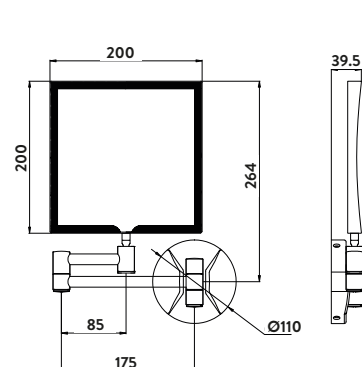

Black Square LED Make-Up Mirror Wall Mounted

£330.00

BLKMIRR006REC

1. > 3x magnification on one side
   - > 1x magnification on other side
   - > LED illumination on each side
   - > 200x200mm mirror size
   - > Extends 250mm from the wall
2. > The mirror automatically illuminates when pulled away from the base and turns off when the mirror is folded back into place