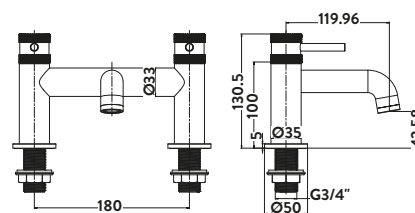

Bath Filler