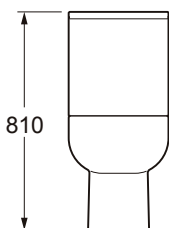

WC Pan Including Cistern