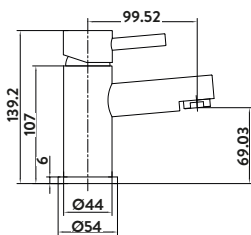

Mono Basin Mixer