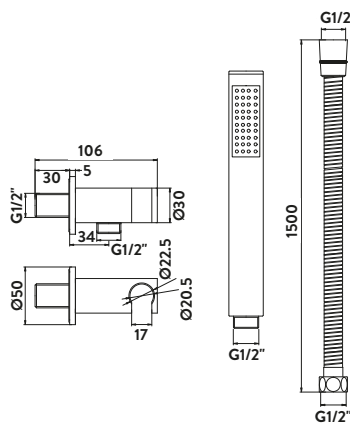

£64.00

OUTHOLDER001

Black Square Shower Outlet, Hose & Head

£64.00

BLACK019ORB

£56.00

OUTHOLDER002

Black Round Shower Outlet, Hose & Head

£56.00

BLACK018ORB

£22.00

HOSE001

Smooth Shower Hose 1.5 Metre Matt Black

£28.00

BLACK020

£45.00

OUT001

Black Square Outlet Elbow

£45.00

BLACK004ORB

Round Outlet Elbow

£27.00

OUT002

Black Round Outlet Elbow

£35.00

BLACK011ORB

£30.00

OUT003