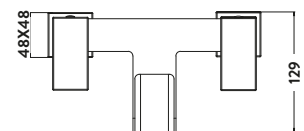

Bath Filler