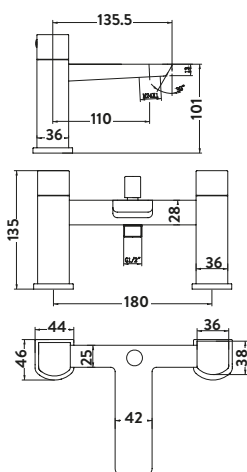

£294.00

BLACK247ORB

Provided with Shower Kit
Operating Pressure 0.5 Bar

Freestanding Bath Shower Mixer

£667.00

BLACK240ORB

Operating Pressure 0.5 Bar

Bath Filler