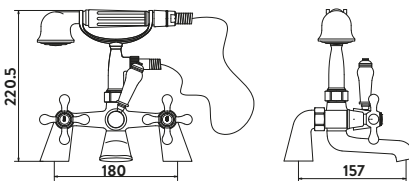

Bath Shower Mixer