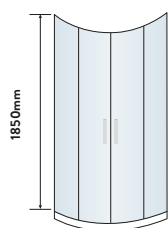

S6 ENCLOSURES

DOUBLE DOOR QUADRANT

- > Up to 6mm thick toughened safety glass
- > 1850mm tall
- > Acqua shield glass treatment
- > Lifetime guarantee
- > Smooth sliding action
- > Large adjustment for out of true walls and easy installation
- > 550mm radius

Size	Width mm	Opening Size (A)	Price Inc VAT	Code
800 x 800	770 - 790mm	400mm	£449.00	S6-GLASS001
900 x 900	870 - 890mm	530 mm	£449.00	S6-GLASS002
900 x 760	870 - 890mm 730 - 750mm	430 mm	£445.00	S6-GLASS003
1000 x 800	970 - 990mm 770 - 790mm	470mm	£495.00	S6-GLASS004
1200 x 800	1170 - 1190mm 770 - 790mm	470mm	£535.00	S6-GLASS005
1200 x 900	1170 - 1190mm 870 - 890mm	530mm	£545.00	S6-GLASS006