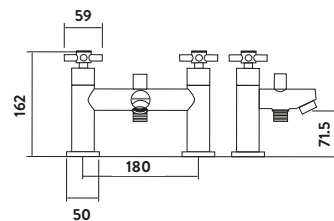

Bath Shower Mixer