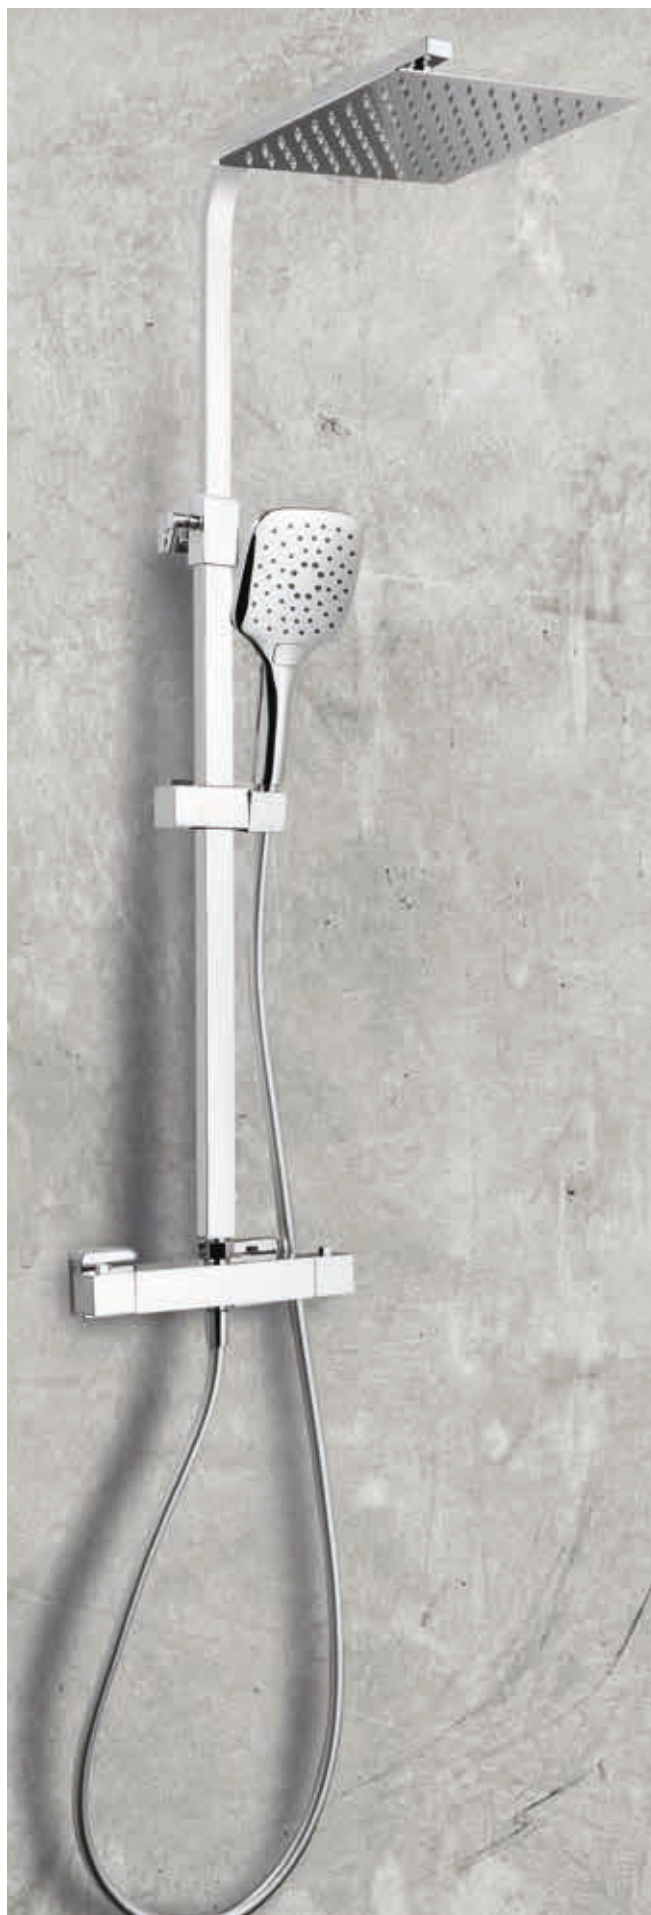

HELIER Square Cool Touch Rigid Riser Shower

£321.00

Code SHOWER010

With adjustable rigid riser

Operating Pressure

0.5 Bar

- > 250mm ultra thin solid metal fixed shower head
- > Rubber easy clean soft rubber nozzles on main shower head and handset
- > Telescopic riser rail - **adjustable after installation**
- > Fully thermostatic valve - **cool touch**
- > Brass thermostatic cartridge
- > Multi-function shower handset with height adjustable holder