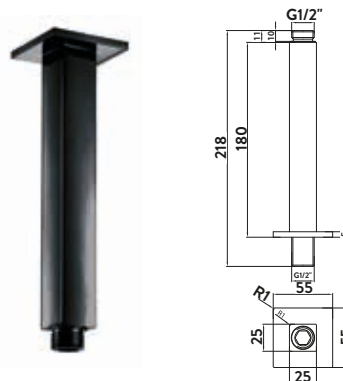

Black Square Shower Ceiling Arm

£71.00

BLACK009ORB	Operating Pressure 0.2 Bar