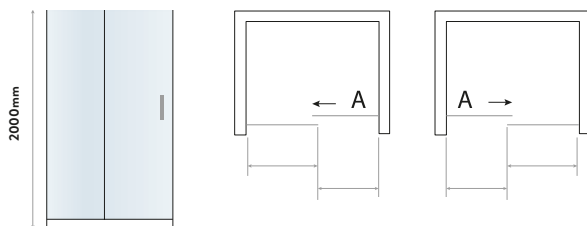

EXTENSION PROFILE

Adds 20mm per profile	Price Inc VAT	Code
	£86.00	SCUDFRAMELESSEXT