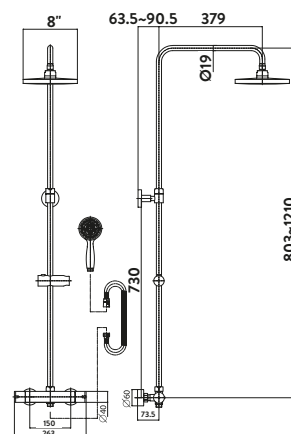

SERENA

Chrome Round Rigid Riser Shower

£230.00

Code SK600

With adjustable rigid riser

Operating Pressure

0.5 Bar

- > 200mm ultra thin solid metal fixed shower head
- > Rubber easy clean soft rubber nozzles on main shower head and handset
- > Telescopic riser rail - **adjustable after installation**
- > Fully thermostatic valve
- > Multi-function shower handset with height adjustable holder