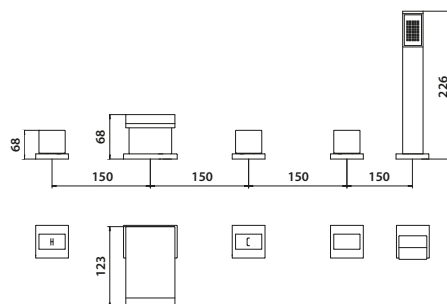

5 Hole Bath Shower Mixer