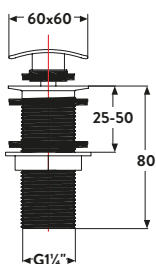

Square Dome Unslotted Sprung Basin Waste

£24.00

WASTE95