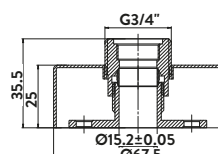

Bar Valve Fixing Plate

£41.00

EASYKIT003