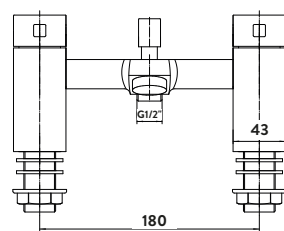

TAP012

Includes shower kit and wall bracket
Operating Pressure 0.5 Bar

Mini Mono Basin Mixer

Mono Basin Mixer

Basin Taps

Bath Filler

Bath Shower Mixer

KROSS