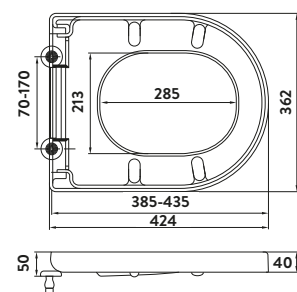

Space Short D Soft Close WC Seat