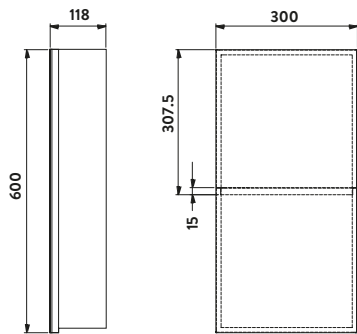

MIRROR CABINETS

Single Door Stainless Steel Cabinet

£108.00

SSCB01