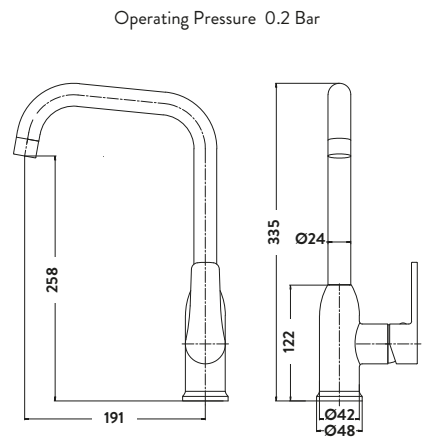

KITCHEN TAPS

VENICE

Venice Chrome Finish £150.00

KT40

VERDI

Verdi Chrome Finish £133.00

KT36

ARUBA