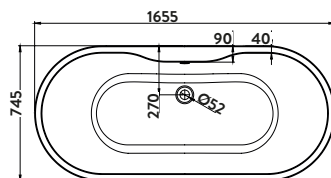

ONYX

- > Smooth flowing curves are created using two Lucite acrylic sheets, that are carefully bonded together using a highly skilled technique.
- > Fully encapsulated baseboards and adjustable feet provide a stable and secure base, even on uneven floors.
- > For use with freestanding and deck mounted taps

Onyx

Gloss White 1555 x 745
BATH-DE1555

£1,525.00

Gloss White 1655 x 745
BATH-DE1655

£1,525.00

(Waste and overflow not included)

Bath Pop-Up

£29.00

BW001

Waste and overflow