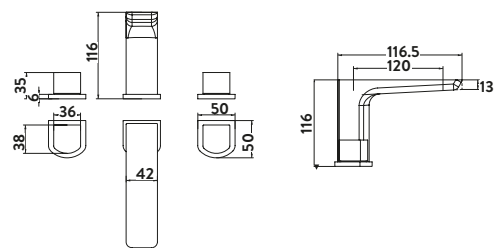

3 Tap Hole Basin Mixer