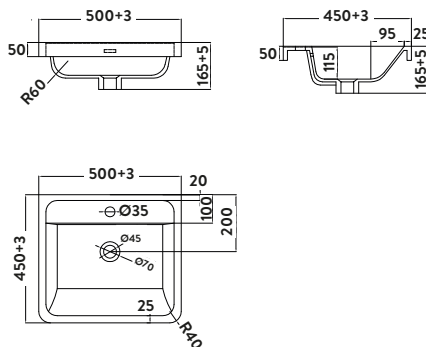

Bardolino Driftwood Oak

1200w x 800h x 450d

BELLA-1200FLOORCAB-DRIFTWOOD
1200mm Floor Cabinet £1,350.00

BELLA-1200BASIN
1200mm Basin £313.00

Combined £1,663.00

Bella 500 Basin