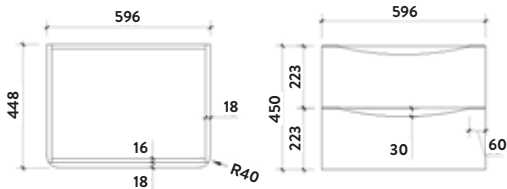

BELLA

BELLA 600 WALL CABINET WITH BASIN

High Gloss White

600w x 500h x 450d

PAINT-BELLA-600WALLCAB-GWTE
600mm Wall Cabinet £455.00

BELLA-600BASIN
600mm Basin £262.00

Combined £717.00