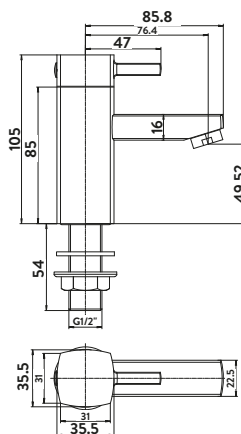

TAP012

Includes shower kit and wall bracket
Operating Pressure 0.5 Bar

Mini Mono Basin Mixer

Mono Basin Mixer

Basin Taps

Bath Filler

Bath Shower Mixer

KROSS