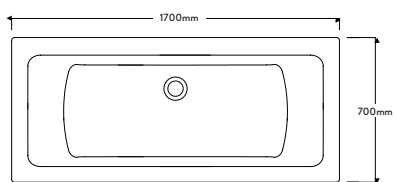

Single Ended 1700 x 750

- > Lifetime guarantee
- > Made from the highest quality Lucite acrylic
- > Fully encapsulated baseboards

Double Ended

Code	Size	Price
BATH-SSQDE1700X700	1700 x 700	£360.00
BATH-SSQDE1700X750	1700 x 750	£412.00
BATH-SSQDE1800X800	1800 x 800	£506.00