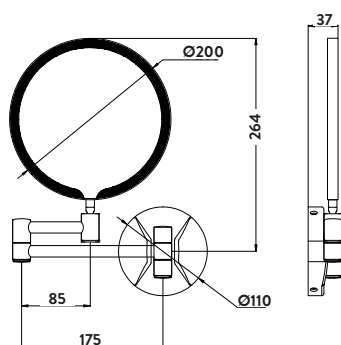

Black Round LED Make-Up Mirror Wall Mounted

£330.00

BLKMIRR005RND

1. > 3x magnification on one side
   - > 1x magnification on other side
   - > LED illumination on each side
   - > 200x200mm mirror size
   - > Extends 250mm from the wall
2. > The mirror automatically illuminates when pulled away from the base and turns off when the mirror is folded back into place