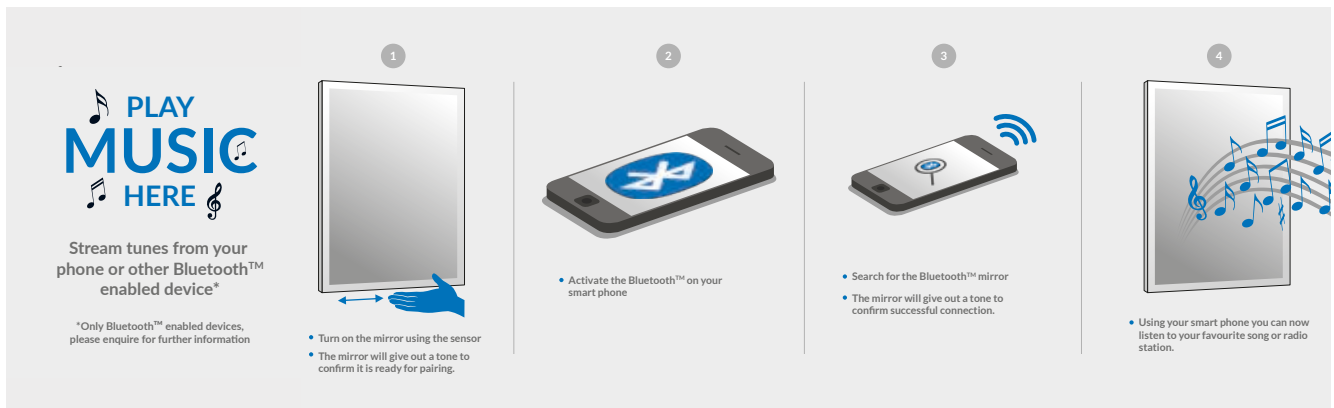

**Mosca LED Mirror with Demister Pad
and Shaver Socket 1200 x 600mm**

£669.00

MIRROR003

MOSCA BLUETOOTH SPEAKER LED MIRROR

Demister pad

Bluetooth speaker

Mosca Bluetooth™ Speaker LED mirror

- > LED ambient mirror
- > Can be mounted landscape or portrait
- > Integrated shaver socket
- > Infrared on/off switch
- > In-built Bluetooth™ speakers
- > Demister pad