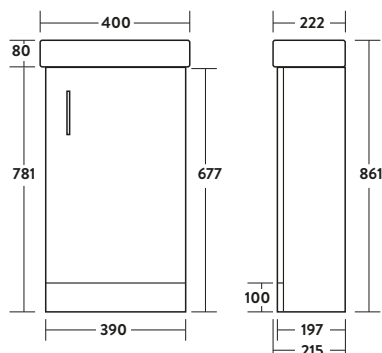

**Optional Lanza Handle
Matt Black**

LANZA-HANDLE-BLACK   £22.00 (each)

- > 18mm solid carcass
- > Soft close doors
- > 1 tap hole option only
- > Ceramic basin can be turned to use tap on the left or right
- > Door can be hung to open from the left or right