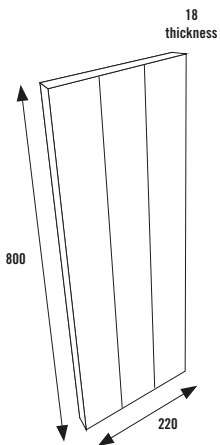

SLIMLINE BASE END PANEL

TRADITIONAL PANELS

- Painted Oak Dark Grey
  BNEND - PODGT
- Painted Oak Mussel
  BNEND - POMT
- Supermatt Stone Grey
  BNEND - STOT
- Supermatt Indigo
  BNEND - INDT

MODERN PANELS

- Gloss White
  BNEND - GLWS
- Gloss Light Grey
  BNEND - GLGS
- Matt Grey
  BNEND - MDGS
- Avola Grey
  BNEND - GAVS
- Sonoma Oak
  BNEND - SONS
- Supermatt Stone Grey
  BNEND - STOS

Price
£80.00

Price
£78.00

PLEASE BE AWARE CUTTING OF END PANELS AND PLINTHS MAY BE REQUIRED WHEN FITTING