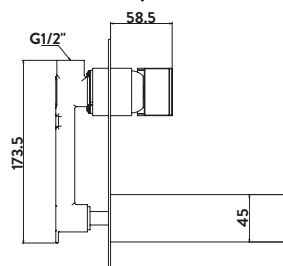

4 Hole Deck Mounted Bath Shower Mixer

£265.00

BLACK254ORB

With diverter
Operating pressure 0.2 bar

Mini Mono Basin Mixer

Mono Basin Mixer

Tall Mono Basin Mixer

Wall Mounted Basin Mixer