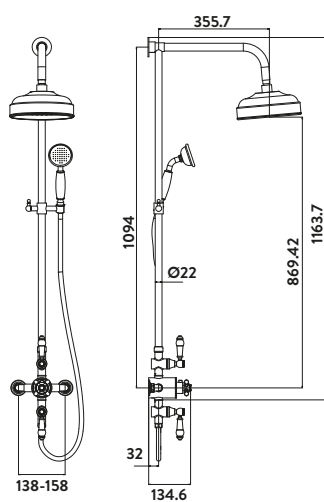

**Traditional Rigid Riser Shower
with Fixed Head and Handset**

£534.00

Code SHOWER006

Operating Pressure 0.5 Bar

- > Traditional raincan shower head
- > Period ceramic details on the handles and the valve body