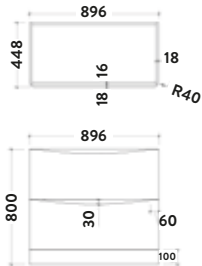

BELLA

BELLA 900 FLOOR CABINET WITH BASIN

High Gloss White

900w x 800h x 450d

PAINT-BELLA-900FLOORCAB-GWTE
900mm Floor Cabinet £765.00

BELLA-900BASIN
900mm Basin £291.00

Combined **£1,056.00**