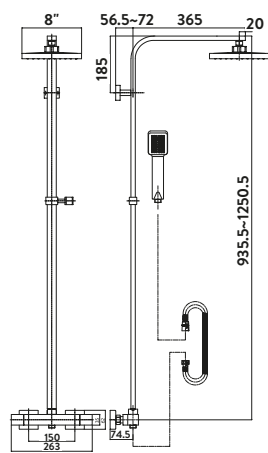

Brushed Brass Square Rigid Riser Shower £325.00

Code SK700

With adjustable rigid riser

Operating Pressure 0.5 Bar

- > 200mm ultra thin solid metal fixed shower head
- > Rubber easy clean soft rubber nozzles on main shower head and handset
- > Telescopic riser rail - **adjustable after installation**
- > Fully thermostatic valve
- > Adjustable handset holder