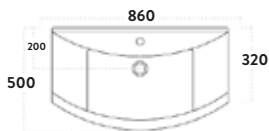

**Optional Lanza Handle
Matt Black**

LANZA-HANDLE-BLACK

£22.00 (each)

Lanza 850 Floor Cabinet

Lanza 950 Floor Cabinet