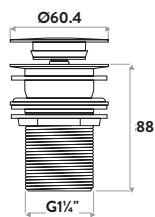

Round Dome Unslotted Sprung Basin Waste

£21.00

WASTE91