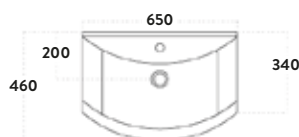

LANZA750BASIN
750mm Basin £175.00
Combined **£380.00**

**Lanza 750 Floor Cabinet
Anthracite**

750w x 860h x 485d (inc. basin)

LANZA-750-BASINUNIT-ANTHRACITE
750mm Floor Cabinet £227.00

LANZA750BASIN
750mm Basin £175.00
Combined **£402.00**