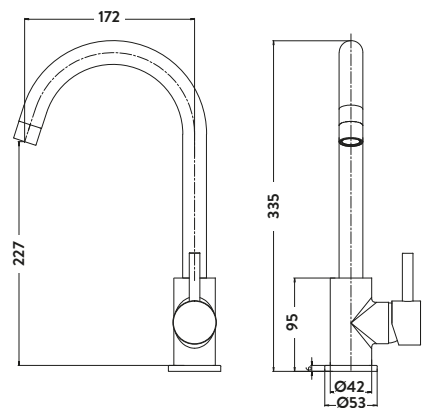

KITCHEN TAPS

OLICANA

£74.00

KT11

£93.00

NICK11

Operating Pressure 0.2 Bar

PALMA

£133.00

KT35

Operating Pressure 0.2 Bar