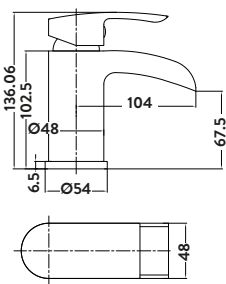

Mono Basin Mixer