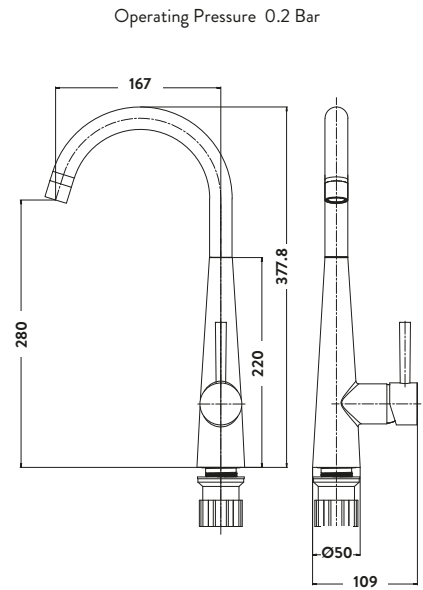

KITCHEN TAPS

VENICE

Venice Chrome Finish £150.00

KT40

VERDI

Verdi Chrome Finish £133.00

KT36

ARUBA