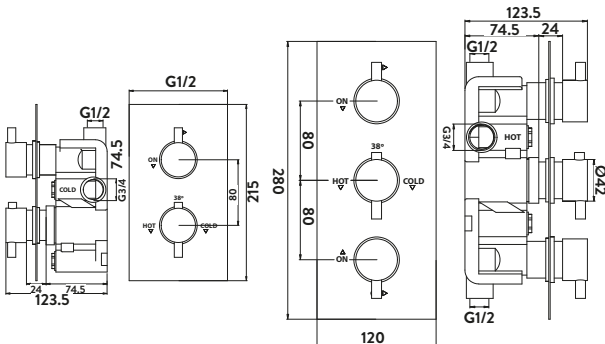

FEATURES

- > Manufactured from solid brass.
- > Suitable for water systems between 0.2 to 4 bar pressure.
- > Suitable for all water systems.
- > Thermostatically controlled.
- > Built-in anti-scald device.
- > Suitable for use with shower pumps.
- > 10 year guarantee.