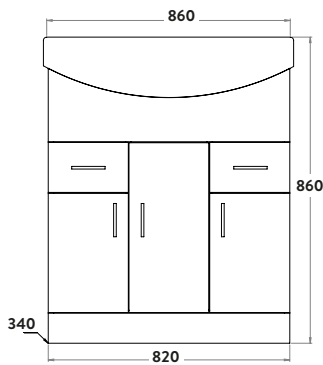

**Optional Lanza Handle
Matt Black**

LANZA-HANDLE-BLACK

£22.00 (each)

Lanza 850 Floor Cabinet