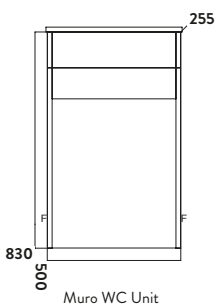

BASIN OVERFLOW COVER
COLOUR OPTIONS AVAILABLE

Page 360