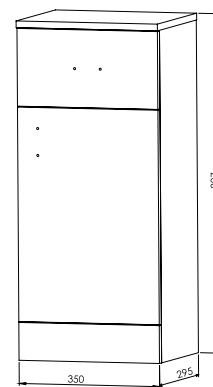

350w x 807h x 295d

LANZA-DRAWERUNIT-ANTHRACITE £267.00

Lanza Tall Unit
Polar White

355w x 1910h x 340d

POLAR-TALLUNIT £399.00