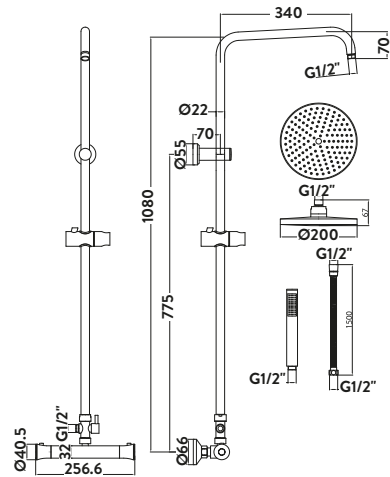

Tidy Rigid Riser Shower Kit
Thermostatic Valve
with Rigid Riser Kit

£113.00

- > With adjustable riser rail shower kit
- > Includes fast fix brackets

EXPOSEDKIT002