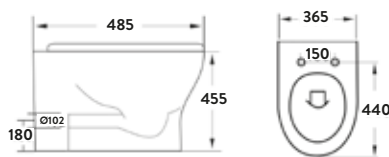

Rimless Comfort Height Back To Wall Pan