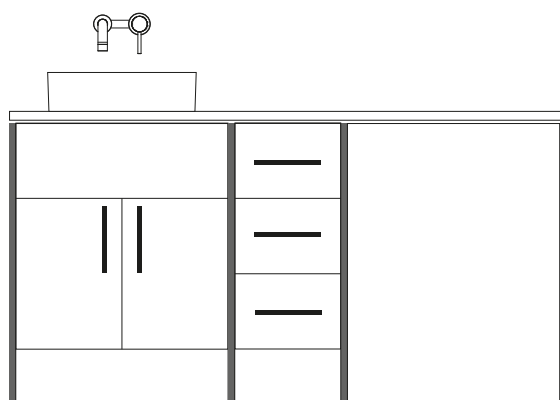

Fitted Furniture Units

- 600 WC Unit
- 300 3 Drawer Unit
- 600 Basin Unit

Basin and Worktop

- Stance 420mm Counter Top Basin
- Pure White Solid Worktop 1564 x 350 (cut to size)

Handles

- Hexagonal Handle Black x5

Tap

- Core Black Wall Mounted Basin Mixer

Back to Wall Pan

- Porto
- Black Push Button

Fitted Furniture Panels and Plinths (cut to size)

- Standard Base End Panel x3
- 2000 Plinth