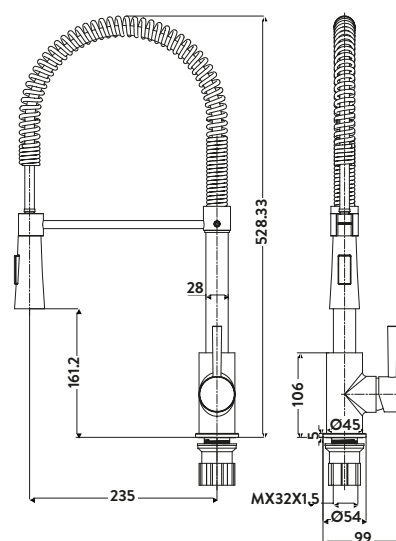

ROSSI

£167.00

KT37

Operating Pressure 0.2 Bar

TIRARE

£181.00

KT38

£199.00

NICK38

Operating Pressure 1.0 Bar