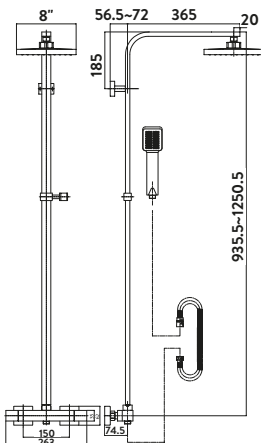

Chrome Square Rigid Riser Shower

£280.00

Code SK500

With adjustable rigid riser

Operating Pressure

0.5 Bar

- > 200mm ultra thin solid metal fixed shower head
- > Rubber easy clean soft rubber nozzles on main shower head and handset
- > Telescopic riser rail - **adjustable after installation**
- > Fully thermostatic valve
- > Adjustable handset holder