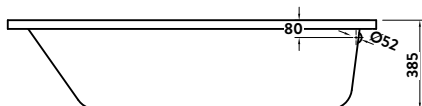

£171.00

Right Hand

Left Hand

L SHAPE SHOWER BATH

A Dark Edge

L Shape Black Profile 6mm Thick Bath Screen
(Compatible with SHOWERBATH004 SHOWERBATH005)

BLACKSCREEN003 £210.00
> 6mm toughened safety glass

L Shape Black Profile 6mm Thick Bath Screen
(Compatible with SHOWERBATH004 SHOWERBATH005)