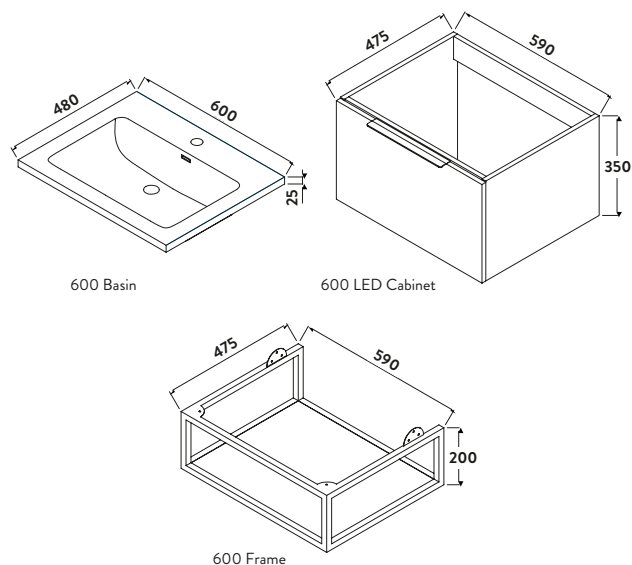

Comes with 2 dual colour reversible shelves, for use on all cabinet colours.

Optional 600 Black Frame with Shelf

590w x 200h x 475d

AMBIENCE-FRAME-60X48X20	£235.00
--------------------------------	----------------