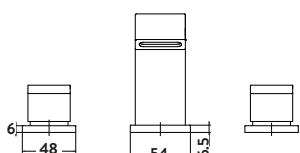

4 Hole Deck Mounted Bath Shower Mixer