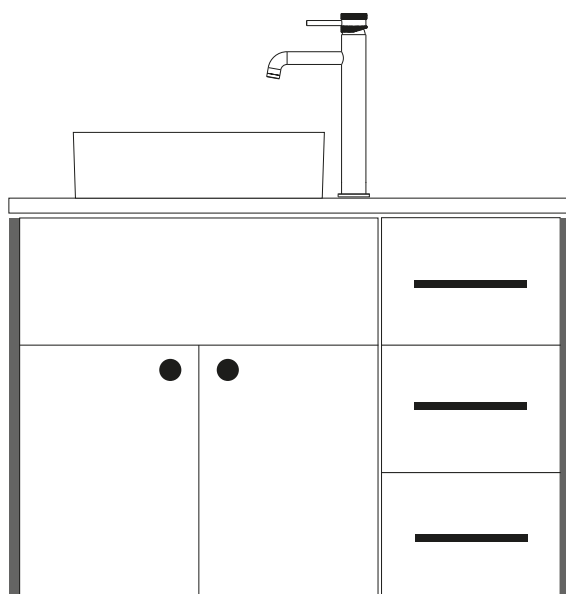

Gloss White

PRODUCTS IN THIS COMBINATION

Fitted Furniture Units

- 600 Basin Unit
- 300 3 Drawer Unit

Basin and Worktop

- Stance 420mm Counter Top Basin
- Pure White Solid Worktop 1264 x 350 (cut to size)

Handles