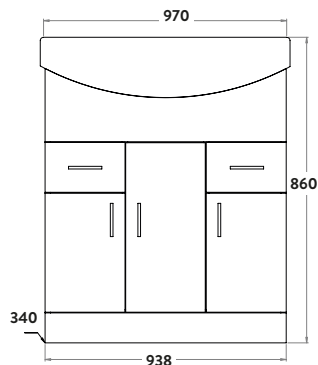

**Optional Lanza Handle
Matt Black**

LANZA-HANDLE-BLACK

£22.00 (each)

Lanza 950 Floor Cabinet