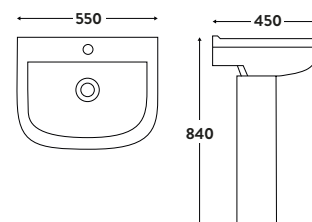

Basin & Pedestal