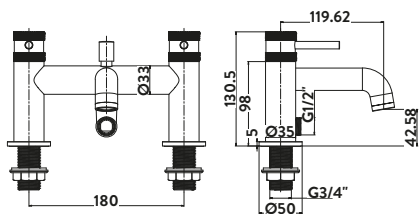

Bath Shower Mixer