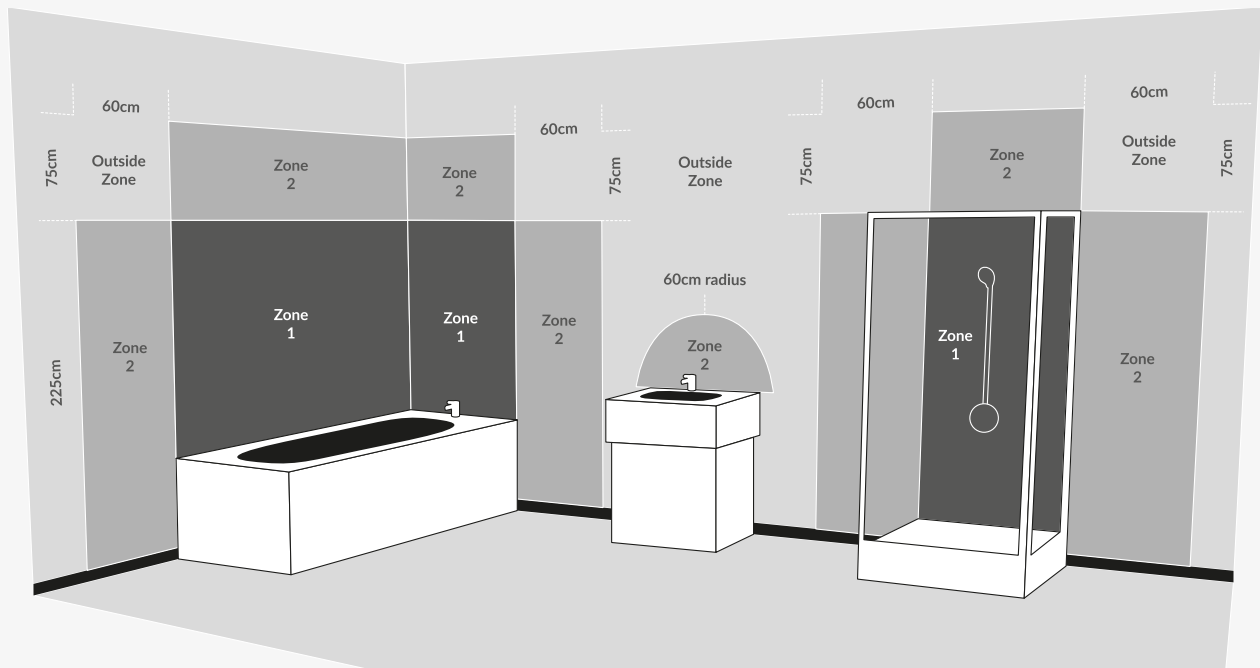

Zone 1 refers to the area above the shower up to a height of 2.25m and requires a minimum rating of IP44 or higher and if the fitting is 240V a 30ma RCD must be used to protect the circuit.	Zone 2 covers an area of 0.6m wide immediately next to, and all round zone 1. Wash basins should also be treated as zone 2. The minimum rating here is IPX4.	Outside Zone has no special requirements, unless water jets are likely to be used for cleaning purposes.

The IP (Ingress Protection) Standard describes a uniform system for classifying the degrees of protection provided by the enclosures of electrical equipment.

For example, if a bathroom light is rated IP65, then the 6 means its 'Protected against dust' and the 5 means its 'Protected against water jets' from a shower, tap or cleaning processes from any direction.

First numeral - protection against ingress of foreign bodies, e.g. tools, dust, fingers, etc.

- 0 No protection
- 1 Protected against solid objects with a diameter of 50mm and over (e.g. accidental insertion of hands)
- 2 Protected against solid objects over 12mm (e.g. jointed fingers)
- 3 Protected against solid objects over 2.5mm (tools)
- 4 Protected against solid objects over 1mm (small wires)
- 5 Protected against - limited ingress permitted (no harmful deposit)
- 6 Totally protected against dust

Second numeral - protection against ingress of liquids.

- 0 No protection
- 1 Protected against drops of condensed water. Drops of condensed water falling on the enclosure shall have no harmful effect
- 2 Protection against drops of liquid. Drops of falling liquid shall have no harmful effect when the enclosure is tilted at an angle up to 15 degrees from the vertical.
- 3 Protection against rain. Water falling in rain at an angle equal or smaller than 60 degrees with respect to the vertical shall have no harmful effect.
- 4 Protection against splashing. Liquid splashed from any direction shall have no harmful effect.
- 5 Protection against water jets. Water projected by a nozzle from any direction under stated conditions shall have no harmful effect.
- 6 Protection against conditions on ship decks (deck equipment). Water from heavy seas shall not enter the enclosures under prescribed conditions.
- 7 Protection against immersion in water. It shall not be possible for water to enter the enclosure under stated conditions of pressure and time.
- 8 Protection against indefinite immersion in water under specified pressure. It shall not be possible for water to enter the enclosure.