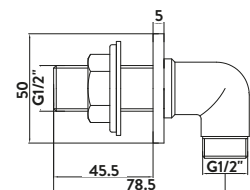

OUT002

Black Round Outlet Elbow

£35.00

BLACK011ORB

Traditional Outlet Elbow

£30.00

OUT003

CONCEALED VALVES