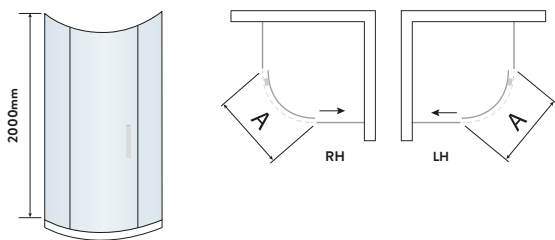

Size	Width mm	Opening Size (A)	Price Inc VAT	Code
Left Handed (Shown in Image)				
900	865 - 890mm	430mm	£820.00	SCUDFRAMELESS-900QD-L
Right Handed (Shown in Image)				
900	865 - 890mm	430mm	£820.00	SCUDFRAMELESS-900QD-R