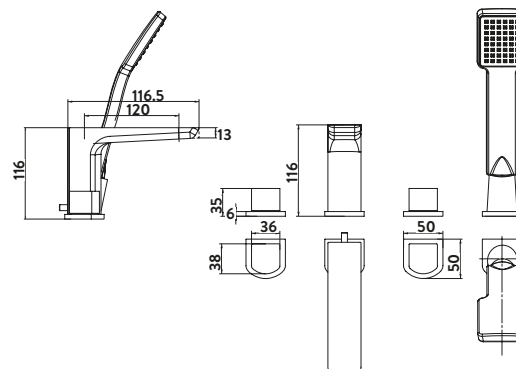

4 Hole Bath Mixer