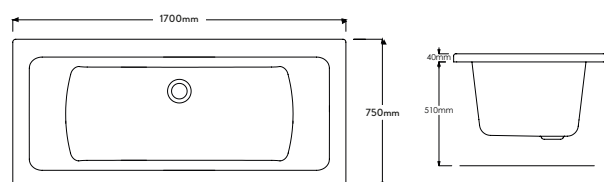

Double Ended 1700 x 750