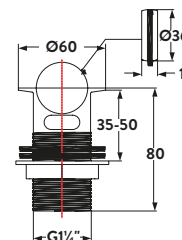

Round Flip Slotted Basin Waste

£18.00

WASTE100