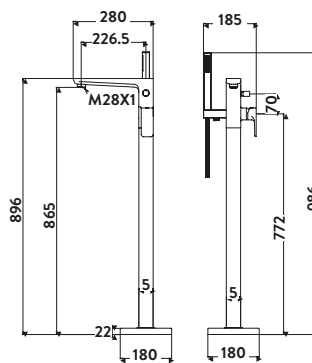

Freestanding Bath Shower Mixer