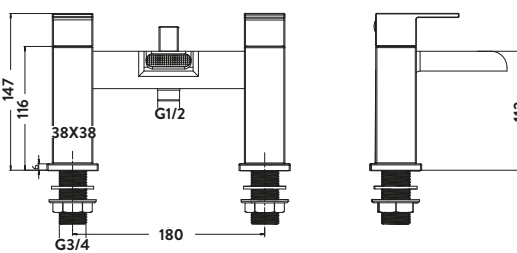

TAP008
Provided with push waste
Operating Pressure 0.2 Bar

TAP001
Provided with push waste
Operating Pressure 0.2 Bar

TAP009
Operating Pressure 0.2 Bar

TAP002
Operating Pressure 0.5 Bar

TAP003
Provided with shower kit and wall bracket
Operating Pressure 0.5 Bar