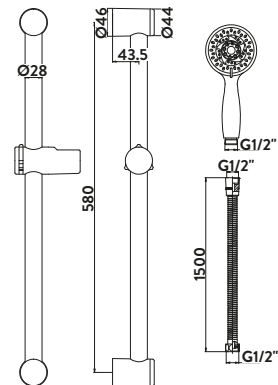

TIDY BATHROOM TAPS AND SHOWERS

£189.00

Brass body thermostatic valve

SHOWER008

£113.00

- > With adjustable riser rail shower kit
- > Includes fast fix brackets

EXPOSEDKIT002

EASY FIX KITS

£17.00

EASYKIT001

£30.00

EASYKIT002

£41.00

EASYKIT003