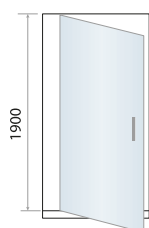

S8 ENCLOSURES

HINGE DOOR

- > Up to 8mm thick toughened safety glass
- > 1900mm tall
- > Universal design for left or right hand openings
- > Concealed fixings
- > Acqua shield glass treatment
- > Lifetime guarantee
- > Large adjustment for out of true walls and easy installation
- > High quality hinges

HINGE DOOR

Size	Width mm	Opening Size (A)	Price Inc VAT	Code
700	650 - 690mm	530mm	£470.00	SCUD700HD
760	710 - 750mm	590mm	£490.00	SCUD760HD
800	750 - 790mm	630mm	£500.00	SCUD800HD
900	850 - 890mm	730mm	£510.00	SCUD900HD
1000	950 - 990mm	830mm	£550.00	SCUD1000HD

SIDE PANEL

Size	Width mm	Price Inc VAT	Code
700	670 - 690mm	£260.00	SCUD700SP
760	730 - 750mm	£260.00	SCUD760SP
800	770 - 790mm	£260.00	SCUD800SP
900	870 - 890mm	£300.00	SCUD900SP

EXTENSION PROFILE

Adds 20mm per profile

Price Inc VAT	Code
£80.00	SCUDEXT