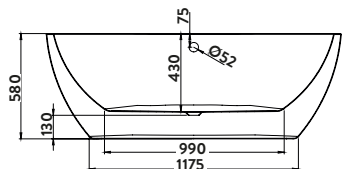

1555 x 745

1655 x 745

Onyx

Gloss White 1555 x 745
BATH-DE1555

£1,525.00

Gloss White 1655 x 745
BATH-DE1655

£1,525.00

(Waste and overflow not included)