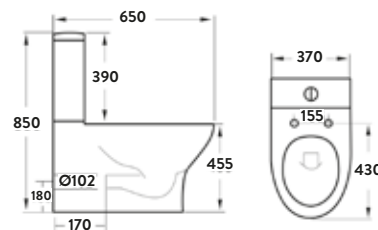

Rimless Comfort Height Closed Back Pan & Cistern