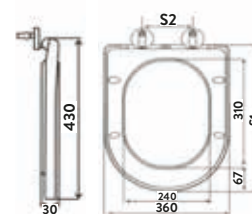

BLACK-COVER&BUTTON	£20.00
--------------------	--------

Rimless Wall Hung Pan

Rimless Comfort Height Back To Wall Pan

Slim Heavy Weight Seat

Wrap Over Seat

DEIA / BELINI BASINS

**Deia / Belini 550mm
Basin & Pedestal**