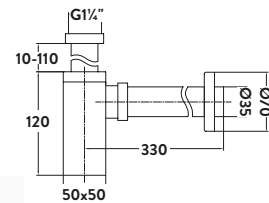

BT04

Minimalist Bottle Trap £62.00

BT02

Black Minimalist Bottle Trap £66.00

BLACK096

Square Bottle Trap £82.00

BT03

Black Square Bottle Trap £88.00