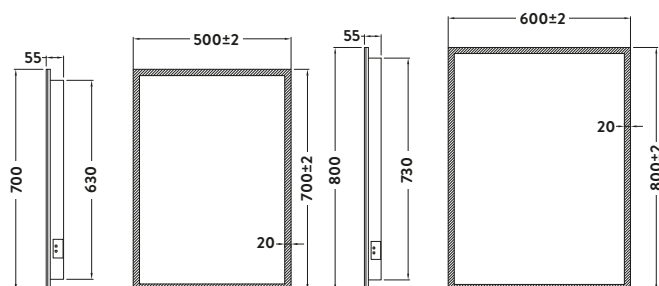

£463.00

MIRROR001

Mosca LED Mirror with Demister Pad and Shaver Socket 600 x 800mm

£491.00

MIRROR002

- > LED ambient mirror
- > Can be mounted landscape or portrait
- > Integrated shaver socket
- > Infrared on/off switch
- > Demister pad