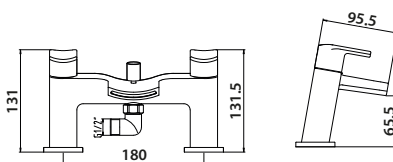

Bath Shower Mixer