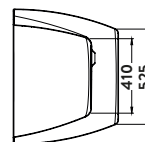

- > Smooth flowing curves are created using two Lucite acrylic sheets, that are carefully bonded together using a highly skilled technique.
- > Fully encapsulated baseboards and adjustable feet provide a stable and secure base, even on uneven floors.
- > For use with freestanding and deck mounted taps

1655 x 745