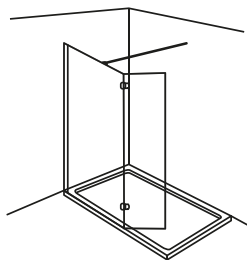

S8 WETROOMS

WETROOM WITH RETURN PANEL

- > 2000mm in height
- > Up to 8mm thick toughened safety glass
- > Acqua Shield glass treatment as standard
- > Modern minimalist support arm included
- > Can be installed onto a shower tray or a tiled wetroom floor
- > 20mm adjustment in wall channel for out of true walls
- > Lifetime guarantee
- > Wetroom and return panel supplied together in 1 pack

Size	Width mm	Price Inc VAT	Code
700mm Wetroom with 275mm Return	670 - 690mm	£444.00	700I8WETSET
800mm Wetroom with 275mm Return	770 - 790mm	£461.00	800I8WETSET
900mm Wetroom with 275mm Return	870 - 890mm	£469.00	900I8WETSET
1000mm Wetroom with 275mm Return	970 - 990mm	£490.00	1000I8WETSET