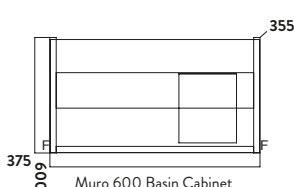

500w x 375h x 355d

MURO-500BASINCAB-GWTE	
500mm Basin Cabinet	£388.00
MURO-500WHBASIN	
500mm Basin	£135.00
Combined	£523.00

600w x 375h x 355d

MURO-600BASINCAB-GWTE	
600mm Basin Cabinet	£426.00
MURO-600WHBASIN	
600mm Basin	£158.00
Combined	£584.00

800w x 375h x 355d

MURO-800BASINCAB-GWTE	
800mm Basin Cabinet	£500.00
MURO-800WHBASIN	
800mm Basin	£180.00
Combined	£680.00

500w x 375h x 355d

MURO-500BASINCAB-MATTGREY	
500mm Basin Cabinet	£388.00
MURO-500WHBASIN	
500mm Basin	£135.00
Combined	£523.00

600w x 375h x 355d

MURO-600BASINCAB-MATTGREY	
600mm Basin Cabinet	£426.00
MURO-600WHBASIN	
600mm Basin	£158.00
Combined	£584.00

800w x 375h x 355d

MURO-800BASINCAB-MATTGREY	
800mm Basin Cabinet	£500.00
MURO-800WHBASIN	
800mm Basin	£180.00
Combined	£680.00

500w x 830h x 255d

MURO-WCUNIT-GWTE	£270.00

300w x 1200h x 265d
Can be hung so doors hinge on left or right edge

MURO-TALLBOY-GWTE	£430.00

500w x 830h x 255d

MURO-WCUNIT-MATTGREY	£270.00

300w x 1200h x 265d
Can be hung so doors hinge on left or right edge

MURO-TALLBOY-MATTGREY	£430.00