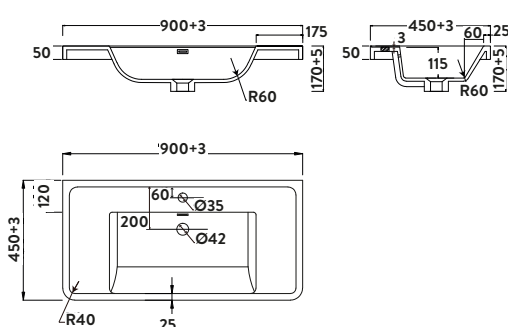

BELLA-1200BASIN
1200mm Basin £313.00

Combined £1,663.00

Bella 500 Basin

Bella 600 Basin

Bella 900 Basin

Bella 1200 Basin

CARLO 1000

- > 18mm solid carcass
- > Slim furniture units
- > Soft close doors
- > Chrome handles
- > Polymarble basin
- > 1 tap hole option only