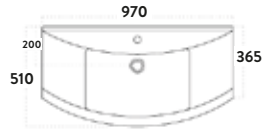

**Optional Lanza Handle
Matt Black**

LANZA-HANDLE-BLACK

£22.00 (each)

Lanza 850 Floor Cabinet

Lanza 950 Floor Cabinet