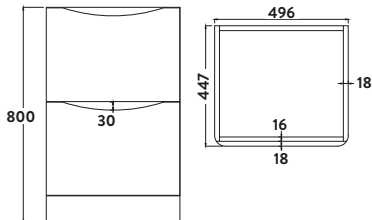

BELLA

BELLA 500 FLOOR CABINET WITH BASIN

High Gloss White

500w x 800h x 450d

PAINT-BELLA-500FLOORCAB-GWTE
500mm Floor Cabinet £500.00

BELLA-500BASIN
500mm Basin £210.00

Combined £710.00