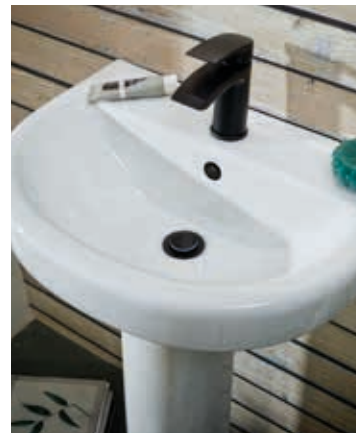

BASIN OVERFLOW COVER
COLOUR OPTIONS AVAILABLE

Page 360