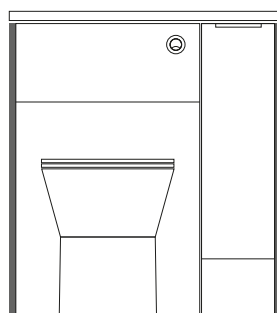

MODERN FITTED FURNITURE

18MM THICK
DOORS & CARCASS

Gloss Light Grey

PRODUCTS IN THIS COMBINATION

Fitted Furniture Units

- 500 Slim WC Unit
- 200 Slim 1 Door Unit
- 300 Slim 1 Door Unit x2
- 600 Slim Basin Unit