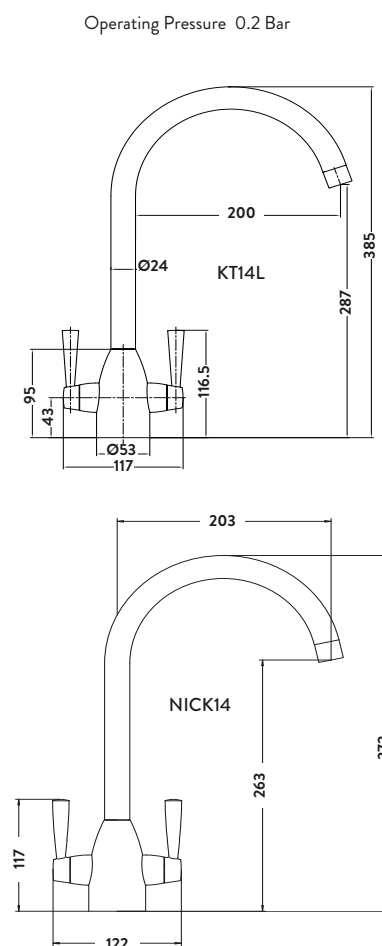

KINGSTON

£120.00

KT12

£130.00

NICK12

MARLO

£125.00

KT14L

£141.00

NICK14