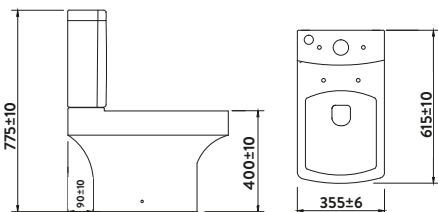

Open Back Pan including Cistern