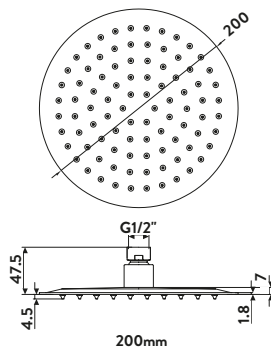

Valve Only

SHOWER HEADS & ARMS

Traditional Shower Head

£110.00

SH006
200mm Round

Traditional Wall Arm

£91.00

WALLARM003
Pivots from Wall Joint