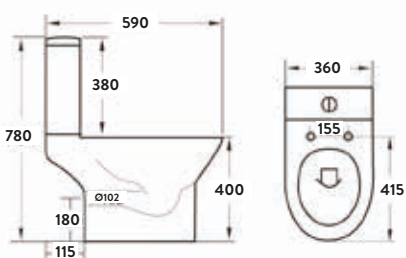

Rimless Open Back Pan & Cistern