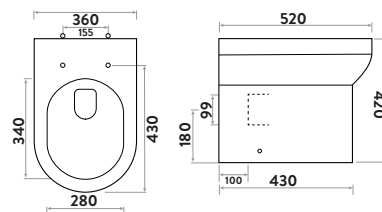

Back to Wall Pan