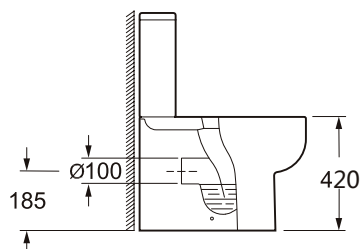

WC Pan Including Cistern