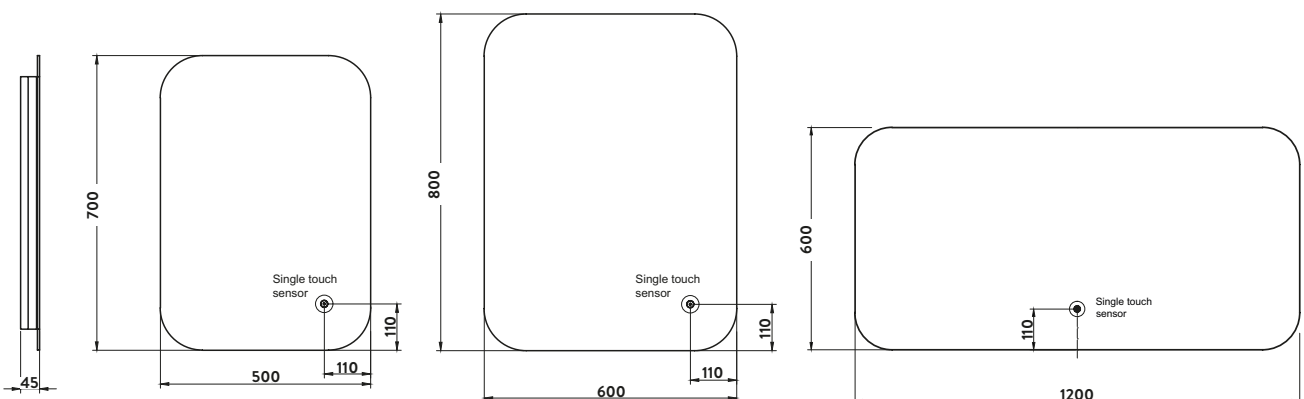

Aura LED Mirror with Demister Pad and Shaver Socket 600 x 1200mm

£575.00

AURA-600X1200SHVR