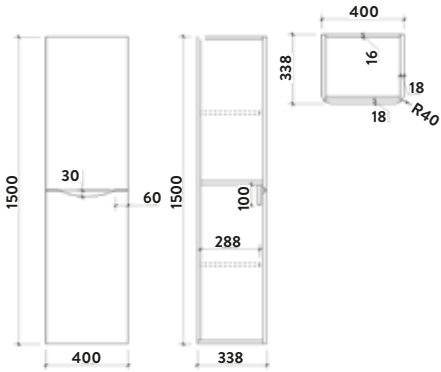

BELLA

BELLA 1500 TALL CABINET

400w x 1500h x 340d

PAINT-BELLA-1500TALLBOY-GWTE
£550.00

400w x 1500h x 340d

BELLA-1500TALLBOY-MATTGREY
£550.00

400w x 1500h x 340d

BELLA-1500TALLBOY-INDIGO
£675.00

400w x 1500h x 340d

BELLA-1500TALLBOY-DRIFTWOOD
£675.00