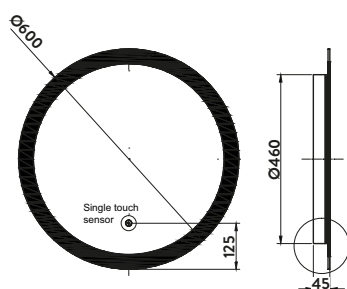

£437.00

LUNAR80

MOSCA LED MIRRORS

Mosca LED Mirror with Demister Pad and Shaver Socket 500 x 700mm

£463.00

MIRROR001

Mosca LED Mirror with Demister Pad and Shaver Socket 600 x 800mm

£491.00