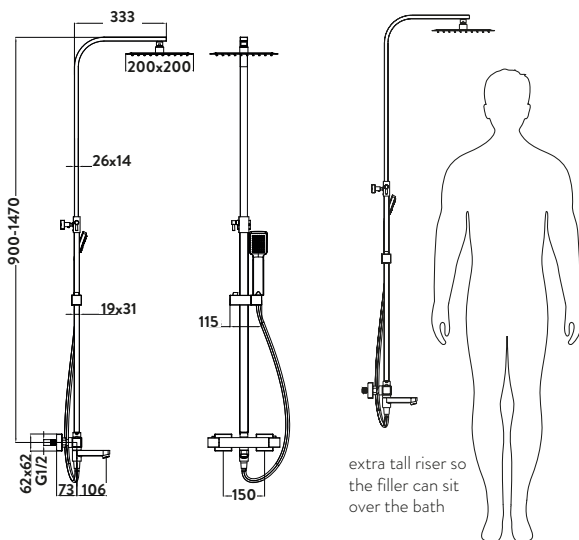

Square Rigid Riser Shower

£320.00

Code SHOWER012S

With Bath Filler and Adjustable Rigid Riser

Operating Pressure

0.5 Bar

- > 200mm ultra thin solid metal fixed shower head
- > Easy clean rubber nozzles on main shower head and handset
- > Telescopic riser rail - **adjustable after installation**
- > Chrome plated brass body thermostatic shower valve
- > Adjustable handset holder