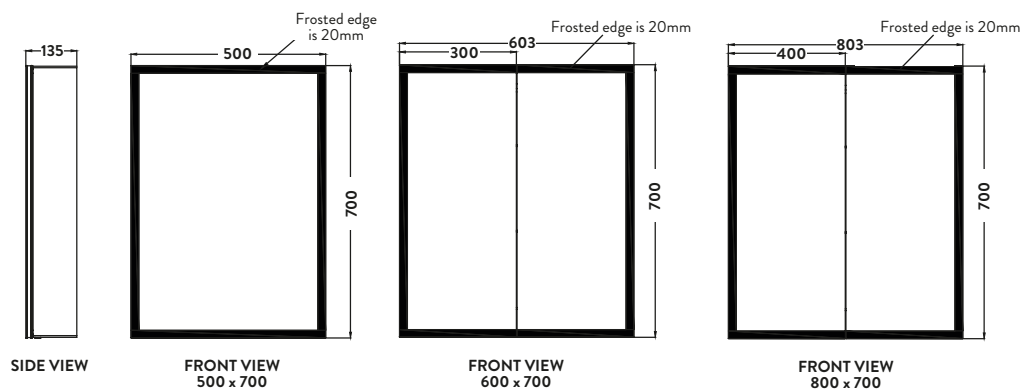

Mia LED Mirror with Demister Pad and Shaver Socket - Double Door 800 x 700mm

£940.00

MIA-800x700-CAB