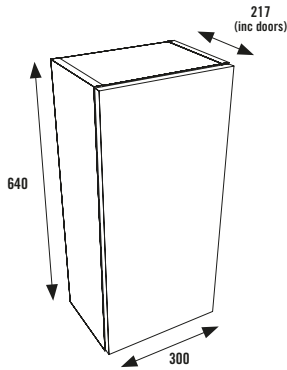

300 SINGLE MIRROR WALL UNIT

CARCASS OPTIONS

- Oak
  W0I3 - 01
- Dark Grey
  W0I3 - 02
- White
  W0I3 - 03

TRADITIONAL DOORS

- Painted Oak Dark Grey
  W0I3 - PODGT
- Painted Oak Mussel
  W0I3 - POMT
- Supermatt Stone Grey
  W0I3 - STOT
- Supermatt Indigo
  W0I3 - INDT

MODERN DOORS

- Gloss White
  W0I3 - GLWS
- Gloss Light Grey
  W0I3 - GLGS
- Matt Grey
  W0I3 - MDGS
- Avola Grey
  W0I3 - GAVS
- Sonoma Oak
  W0I3 - SONS
- Supermatt Stone Grey
  W0I3 - STOS

Please state both carcass and door codes when ordering	Total £390	Carcass £277.00	Door Pack £113.00