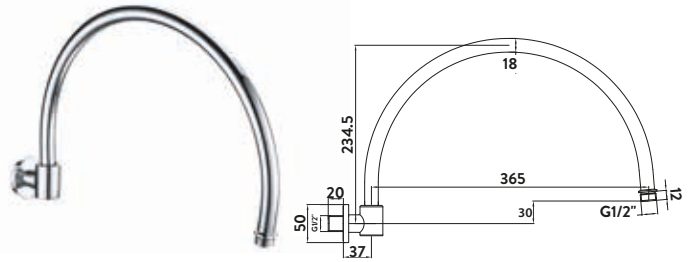

Valve Only

SHOWER HEADS & ARMS

Traditional Shower Head

£110.00

SH006
200mm Round

Traditional Wall Arm

£91.00

WALLARM003
Pivots from Wall Joint