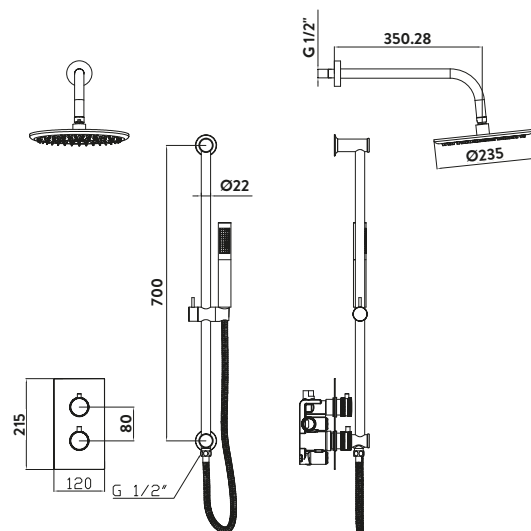

Brushed Brass Round Handle, Head & Handset Riser Kit
£595.00

Code NU-024
Operating Pressure 1.0 Bar