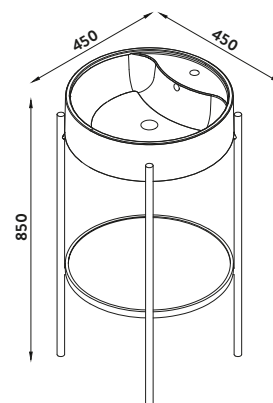

Mono Basin and Stand

450w x 850h x 450d

- > Polymarble basin with gloss finish
- > Freestanding

MONO-ROUND-STAND-INC-BASIN

£760.00