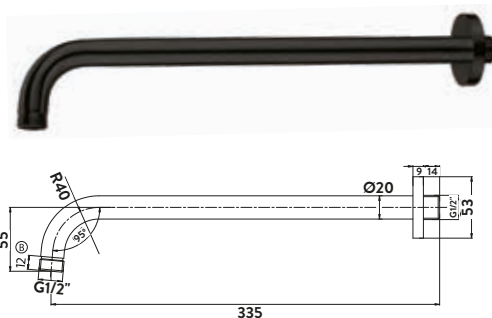

Black Square Shower Heads

BLACK006ORB	Square Shower Head 200mm	£69.00
BLACK007ORB	Square Shower Head 300mm	£134.00

Operating Pressure 0.2 Bar

Round Wall Arm

WALLARM002	Round Wall Arm	£54.00
WALLARM005	Round Extended Wall Arm	£62.00