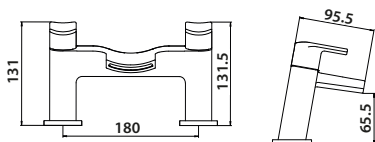

Bath Filler