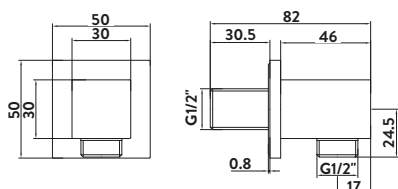

£64.00

OUTHOLDER001

Black Square Shower Outlet, Hose & Head

£64.00

BLACK019ORB

£56.00

OUTHOLDER002

Black Round Shower Outlet, Hose & Head

£56.00

BLACK018ORB

£22.00

HOSE001

Smooth Shower Hose 1.5 Metre Matt Black

£28.00

BLACK020

£45.00

OUT001

Black Square Outlet Elbow

£45.00

BLACK004ORB

Round Outlet Elbow

£27.00

OUT002

Black Round Outlet Elbow

£35.00

BLACK011ORB

£30.00

OUT003