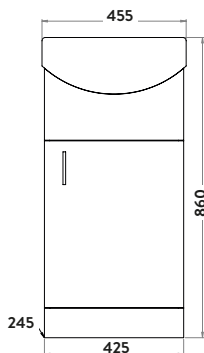

Lanza 450 Floor Cabinet