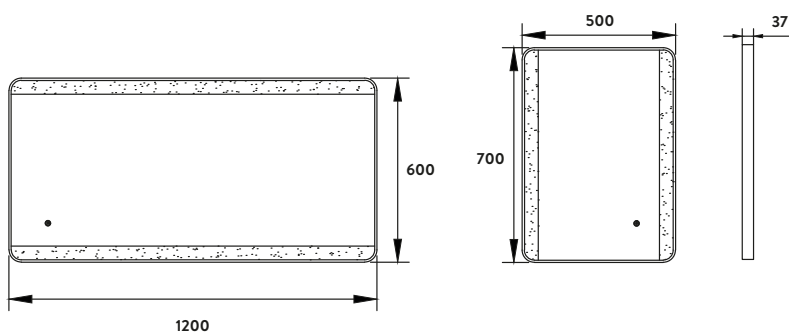

EASY-TOUCH
Colour change at
the touch of a button