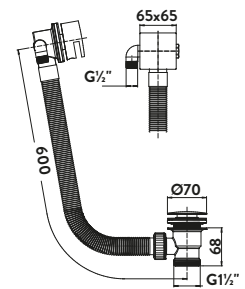

Square Bath Filler and Overflow Chrome

£146.00

With sprung waste and overflow

WASTE99P