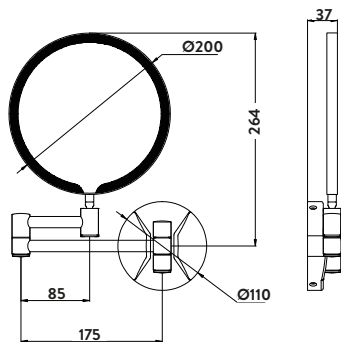

**Round LED Make-Up Mirror
Wall Mounted**

£330.00

MIRRO05RNDMUP

- > 3x magnification on one side
- > 1x magnification on other side
- > LED illumination on each side
- > 200x200mm mirror size
- > Extends 250mm from the wall
- > The mirror automatically illuminates when pulled away from the base and turns off when the mirror is folded back into place

Automatically illuminates when pulled away from wall