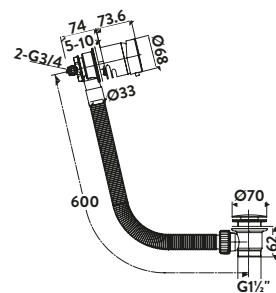

Controls Water Flow and Temperature

ACHIEVE A MINIMALIST LOOK, WITH THESE TWO OVERFLOW FILLERS
THERE IS NO NEED FOR TAPS ON YOUR BATH LEDGE OR AN EXTRA VALVE