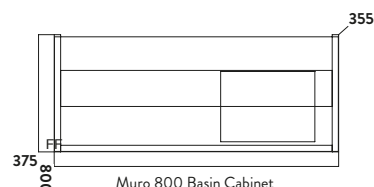

500w x 375h x 355d

MURO-500BASINCAB-GWTE	
500mm Basin Cabinet	£388.00
MURO-500WHBASIN	
500mm Basin	£135.00
Combined	£523.00

600w x 375h x 355d

MURO-600BASINCAB-GWTE	
600mm Basin Cabinet	£426.00
MURO-600WHBASIN	
600mm Basin	£158.00
Combined	£584.00

800w x 375h x 355d

MURO-800BASINCAB-GWTE	
800mm Basin Cabinet	£500.00
MURO-800WHBASIN	
800mm Basin	£180.00
Combined	£680.00

500w x 375h x 355d

MURO-500BASINCAB-MATTGREY	
500mm Basin Cabinet	£388.00
MURO-500WHBASIN	
500mm Basin	£135.00
Combined	£523.00

600w x 375h x 355d

MURO-600BASINCAB-MATTGREY	
600mm Basin Cabinet	£426.00
MURO-600WHBASIN	
600mm Basin	£158.00
Combined	£584.00

800w x 375h x 355d

MURO-800BASINCAB-MATTGREY	
800mm Basin Cabinet	£500.00
MURO-800WHBASIN	
800mm Basin	£180.00
Combined	£680.00

500w x 830h x 255d

MURO-WCUNIT-GWTE	£270.00

300w x 1200h x 265d
Can be hung so doors hinge on left or right edge

MURO-TALLBOY-GWTE	£430.00

500w x 830h x 255d

MURO-WCUNIT-MATTGREY	£270.00

300w x 1200h x 265d
Can be hung so doors hinge on left or right edge

MURO-TALLBOY-MATTGREY	£430.00