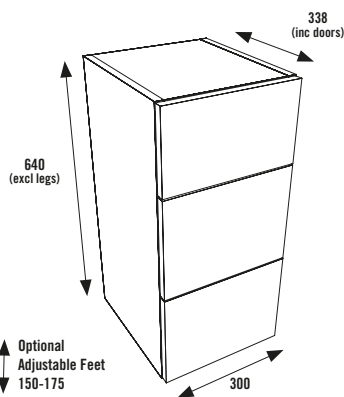

STANDARD DEPTH UNITS

300 3 DRAWER UNIT

Option to install Floor Standing or Wall Hung

CARCASS OPTIONS

Oak

Dark Grey

White

TRADITIONAL DOORS

Painted Oak Dark Grey

Painted Oak Mussel

Supermatt Stone Grey

Supermatt Indigo

MODERN DOORS

Gloss White

Gloss Light Grey

Matt Grey

Avola Grey

Sonoma Oak

Supermatt Stone Grey

Please state both carcass and door codes when ordering

Total £578.00

Carcass
£438.00

Door Pack
£140.00