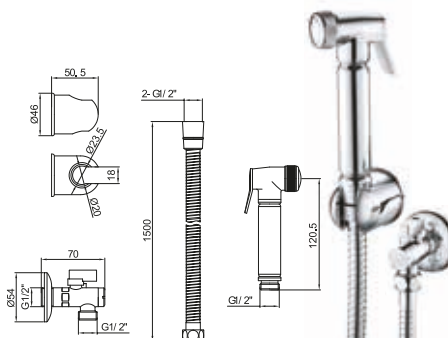

Bath Shower Mixer with Shower Kit and Wall Bracket

£78.00

TAP063

Operating Pressure 0.5 Bar

Douche Handset, Flexi and Holder

£32.00

DOUCHE001

Douche Handset, Flexi, Holder and Outlet Elbow