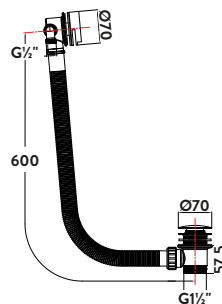

Round Bath Filler and Overflow Matt Black

£151.00

With sprung waste and overflow

WASTE101ORB