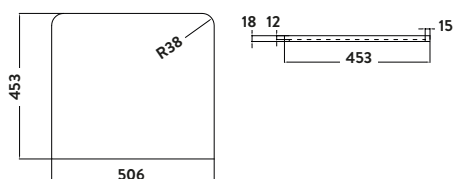

Combined £697.00

Indigo Blue

600w x 800h x 450d

BELLA-600FLOORCAB-INDIGO
600mm Floor Cabinet £575.00

BELLA-COUNTERTOP-600-GWTE
600mm Gloss Top £122.00

Combined £697.00

Matt Grey

600w x 800h x 450d