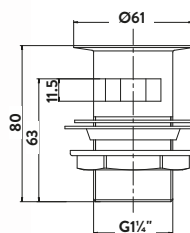

WASTE93

Round Flip Slotted Basin Waste

£18.00

WASTE100

Black Square Dome Slotted Sprung Basin Waste

£31.00

BLACK094

Black Round Slotted Sprung Basin Waste