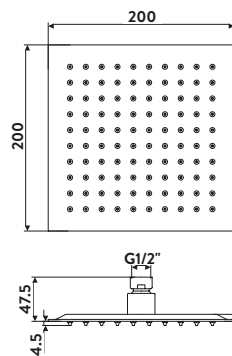

Operating Pressure 0.2 Bar

200mm

300mm

400mm

Chrome Square Shower Head

SH003	Square Shower Head 200mm	£69.00
SH004	Square Shower Head 300mm	£135.00
SH009	Square Shower Head 400mm	£149.00

Operating Pressure 0.2 Bar