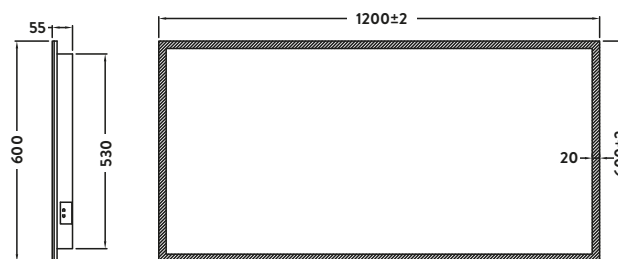

- > LED ambient mirror
- > Integrated shaver socket
- > Infrared on/off switch
- > Demister pad

**Mosca LED Mirror with Demister Pad
and Shaver Socket 1200 x 600mm**

£669.00

MIRROR003