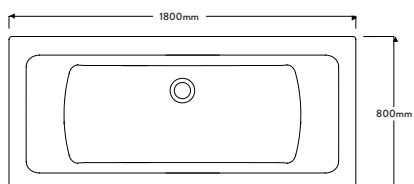

Double Ended 1800 x 800