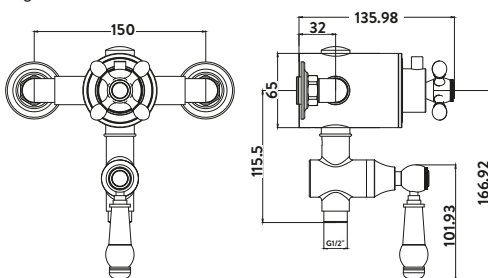

£145.00

BARVALVE005

Cool Touch

Operating Pressure 0.5 Bar