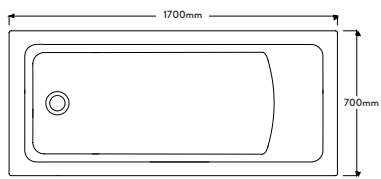

Double Ended 1700 x 700

Double Ended 1700 x 750

Double Ended 1800 x 800

SQUARE ENDED BATHS

Single Ended

Code	Size	Price
BATH-SSQSE1700X700	1700 x 700	£305.00
BATH-SSQSE1700X750	1700 x 750	£360.00

Single Ended 1700 x 700