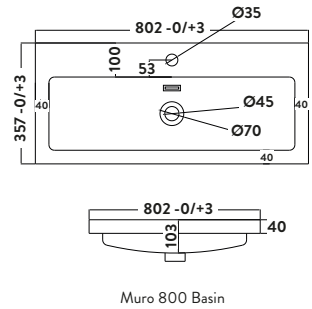

BASIN OVERFLOW COVER
COLOUR OPTIONS AVAILABLE

Page 360