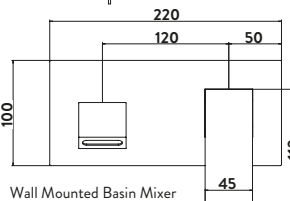

£90.00

TAP034

Push waste included
Operating pressure 0.2 bar

£95.00

TAP031

Push waste included
Operating pressure 0.2 bar

£170.00

TAP252

Operating pressure 0.2 bar

Wall Mounted Basin Mixer

£145.00

TAP253

Operating pressure 0.2 bar

£160.00

TAP032

Operating pressure 0.5 bar

£225.00

TAP033

Includes shower kit and wall bracket
Operating pressure 0.5 bar

£244.00

TAP254

With diverter
Operating pressure 0.2 bar