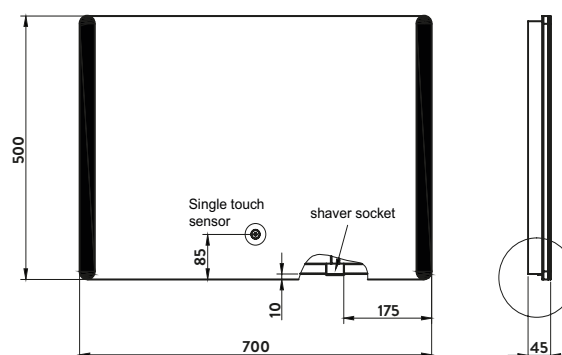

Berio LED Mirror with Demister Pad and Shaver Socket 700 x 500mm

£307.00

BERIO-700x500