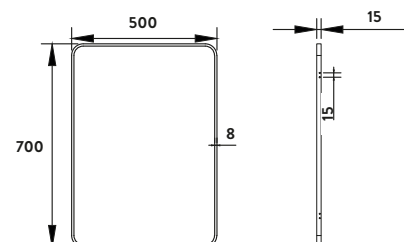

Mono Black Rectangle Mirror

500 x 700mm

£204.00

REFLECTION003

Can be mounted portrait or landscape.