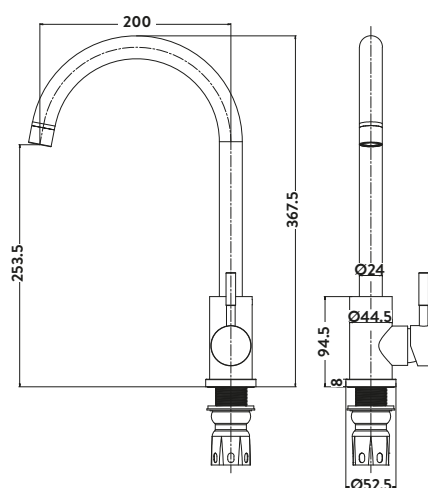

KITCHEN TAPS

VENICE

Venice Chrome Finish £150.00

KT40

VERDI

Verdi Chrome Finish £133.00

KT36

ARUBA