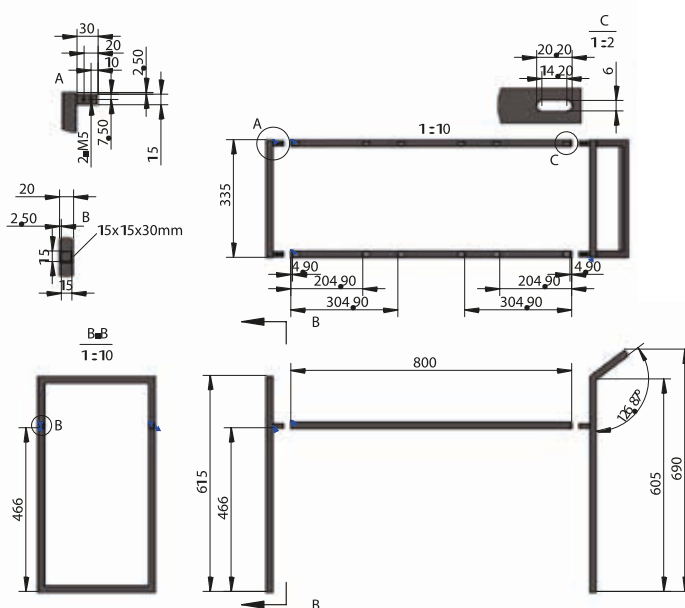

1 Muro Black Frame

Universal Frame
500 - 800mm Wide

MUROMONOFRAME £219.00

2 Black Rectangle Overflow Insert £15.00

OVERFLOWSQ-BLACK

3 Muro 500 Basin Cabinet with Black Handles

500w x 375h x 355d

MURO-500BASINCAB-GWTE
500mm Basin Cabinet £388.00

MURO-500WHBASIN
500mm Basin £135.00

BLACK-500HANDLE
500mm Black Handle £40.00

Combined £563.00

3 Muro 600 Basin Cabinet with Black Handles

600w x 375h x 355d

MURO-600BASINCAB-GWTE
600mm Basin Cabinet £426.00

MURO-600WHBASIN
600mm Basin £158.00

BLACK-600HANDLE
600mm Black Handle £45.00

Combined £629.00

3 Muro 800 Basin Cabinet with Black Handles

800w x 375h x 355d

MURO-800BASINCAB-GWTE
800mm Basin Cabinet £500.00

MURO-800WHBASIN
800mm Basin £180.00

BLACK-800HANDLE
800mm Black Handle £54.00

Combined £734.00