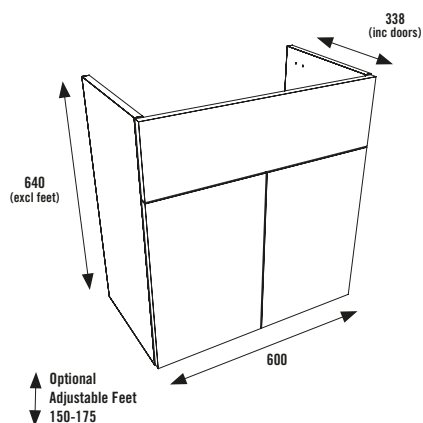

STANDARD DEPTH UNITS

600 BASIN UNIT

Option to install Floor Standing or Wall Hung

CARCASS OPTIONS

Oak

Dark Grey

White

TRADITIONAL DOORS

Painted Oak Dark Grey

Painted Oak Mussel

Supermatt Stone Grey

Supermatt Indigo

MODERN DOORS

Gloss White

Gloss Light Grey

Matt Grey

Avola Grey

Sonoma Oak

Supermatt Stone Grey

Please state both carcass and door codes when ordering

Total £394.00

Carcass
£240.00

Door Pack
£154.00