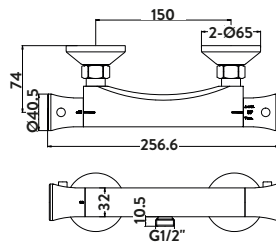

TIDY BATHROOM TAPS AND SHOWERS

£189.00

Brass body thermostatic valve

SHOWER008

Shower Kit
Round Brass Body Valve,
Riser Kit and Fast Fix Brackets

£113.00

- > With adjustable riser rail shower kit
- > Includes fast fix brackets

EXPOSEDKIT002

EASY FIX KITS

£17.00

EASYKIT001

£30.00

EASYKIT002

£41.00

EASYKIT003