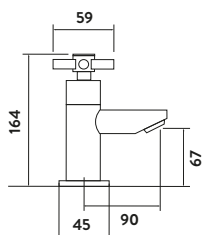

Mono Basin Mixer

£133.00

TAP131

Provided with push waste
Operating Pressure 0.2 Bar

Basin Taps

£110.00

TAP134

Operating Pressure 0.2 Bar

Bath Taps

£116.00

TAP135

Operating Pressure 0.2 Bar

Bath Filler

£172.00

TAP132

Operating Pressure 0.5 Bar

Bath Shower Mixer

£196.00

TAP133

Includes shower kit and wall bracket
Operating Pressure 0.5 Bar

Bath Taps