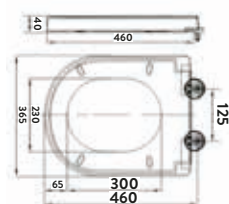

Semi Recessed Basin

Slim Heavy Weight Seat

Rimless Closed Back Pan & Cistern

BASIN OVERFLOW COVER
 COLOUR OPTIONS AVAILABLE
 Page 360

PORTO

**Porto Open Back Pan
Including Cistern & Wrap Over Seat**

370w x 780h x 600d
Roughing-In 120mm
Side Clearance 100mm