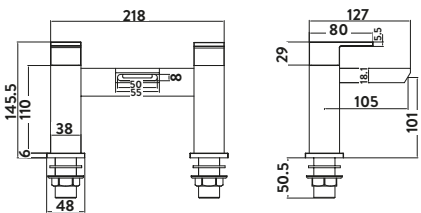

Bath Filler