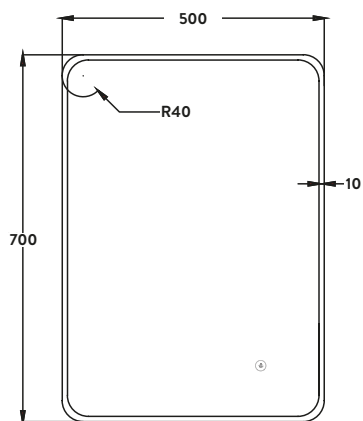

- > LED ambient bright white mirror
- > Demister pad
- > Integrated shaver socket
- > Touch on/off switch
- > Dimmable hold on/off switch

Berio LED Mirror with Demister Pad and Shaver Socket 700 x 500mm