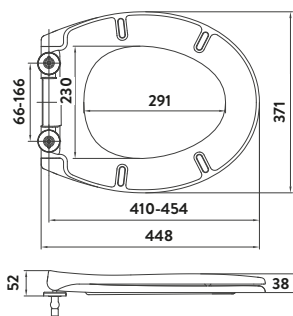

Universal Soft Close WC Seat