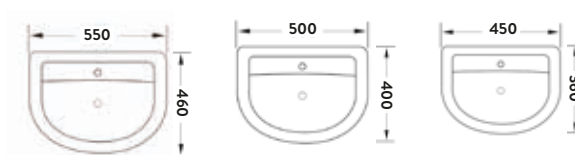

Basins

Basin & Pedestal

Semi-Pedestal & Basins

Semi-Recessed Basin

DENZA

**Denza Open Back Pan
Including Cistern & Slimline Seat**

355w x 755h x 615d
Roughing-In 115mm
Side Clearance 90mm

DEN001	Open Back Pan	£218.00
DEN002	Cistern	£95.00
SEAT006	Slimline Seat	£56.00
Combined		£369.00