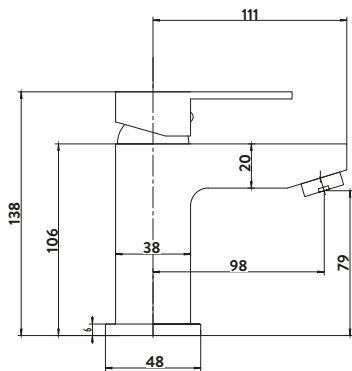

TAP142
Operating Pressure 0.5 Bar

Mono Basin Mixer