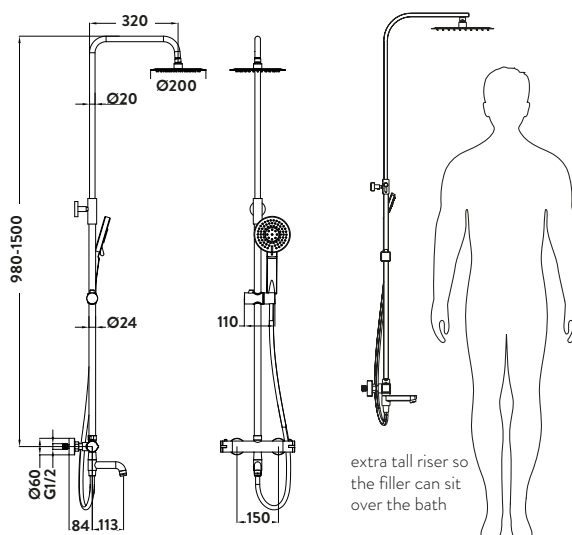

Round Rigid Riser Shower

£262.00

Code SHOWER011S

With Bath Filler and Adjustable Rigid Riser

Operating Pressure

0.5 Bar

- > 200mm ultra thin solid metal fixed shower head
- > Rubber easy clean soft rubber nozzles on main shower head and handset
- > Telescopic riser rail - **adjustable after installation**
- > Fully thermostatic valve
- > Brass thermostatic cartridge
- > Multi-function shower handset with height adjustable holder