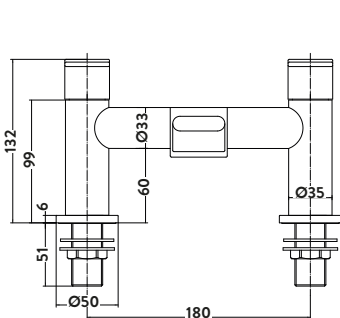

Bath Filler