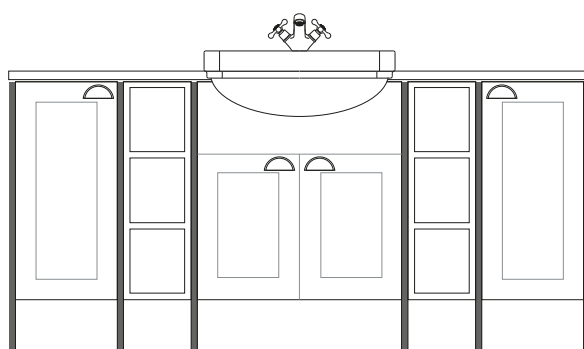

TRADITIONAL FITTED FURNITURE

 **18MM THICK**
DOORS & CARCASS

Oak Carcass

Supermatt Stone Grey

PRODUCTS IN THIS COMBINATION

Fitted Furniture Units

- 300 Door Unit x2
- 200 Open Unit x2
- 600 Basin Unit

Mirror