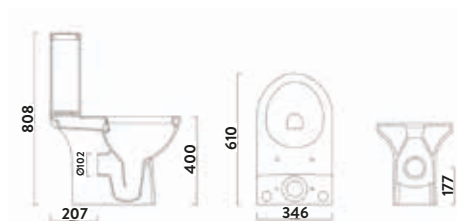

Revive 550 Basin & Pedestal

547w x 820h x 406d

REVIVE-550BASIN	550 Basin	£109.00
REVIVE-FULLPEDESTAL	Pedestal	£75.00
Combined		£184.00

Revive 460 Basin & Pedestal

463w x 805h x 400d

REVIVE-460BASIN	460 Basin	£85.00
REVIVE-FULLPEDESTAL	Pedestal	£75.00
Combined		£160.00

RIMLESS

Revive Rimless Open Back Pan, Including Cistern & Seat

346w x 808h x 610d

REVIVE-WC-OPENBACK	Pan & Cistern	£299.00
REVIVE-SEAT	Seat	£70.00
Combined		£369.00

RIMLESS

Revive Rimless Closed Back Pan, Including Cistern & Seat

345w x 808h x 600d

REVIVE-WC-CLOSEDBACK	Pan & Cistern	£415.00
REVIVE-SEAT	Seat	£70.00
Combined		£485.00

BASIN OVERFLOW COVER
COLOUR OPTIONS AVAILABLE

Page 360