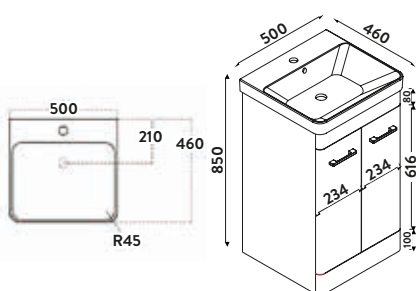

Rossini Back to Wall Unit
Wolf Grey

500w x 800h x 220d

ROSSINI09	£250.00
------------------	---------

Rossini Back to Wall Unit
Pebble Grey

500w x 800h x 220d

ROSSINI08	£250.00
------------------	---------