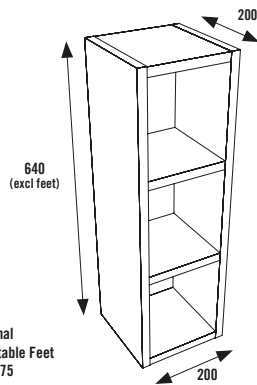

SLIM DEPTH UNITS

200 SLIM OPEN UNIT

Option to install Floor Standing or Wall Hung

CARCASS OPTIONS

Oak

Dark Grey

White

Total £176.00