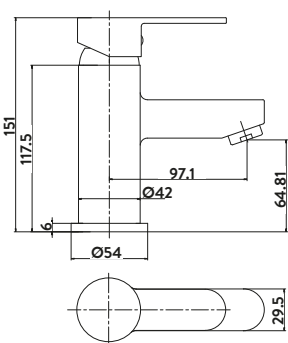

Bath Shower Mixer £180.00

TAP023
 Provided with Shower Kit & Wall Bracket
 Operating Pressure 0.5 Bar

Mono Basin Mixer

Bath Filler

Bath Shower Mixer

FORME

Mini Mono Basin Mixer

£73.00