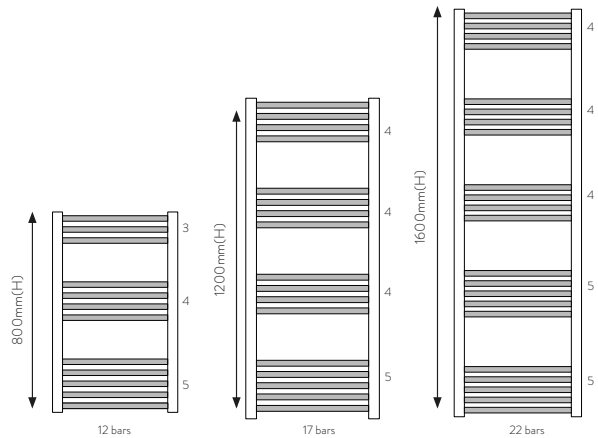

- > Low carbon steel construction
- > Compatible for use on all UK heating systems
- > Manufactured to provide maximum heat output
- > Our BTU calculations use the British standard of Delta T60c
- > Black RAL 9005

Size	Code	BTU/hr	Bar Diameter	Pipe Centres	Price
500 x 800	RAIL-991	1162	22	455	£131.00
500 x 1200	RAIL-992	1694	22	455	£174.00
500 x 1600	RAIL-993	2226	22	455	£213.00
600 x 800	RAIL-994	1304	22	555	£143.00
600 x 1200	RAIL-995	1895	22	555	£186.00
600 x 1600	RAIL-996	2487	22	555	£227.00

Black Modern Straight Radiator Valves (pair)

£36.00

TRV004

- > Brass construction
- > Metal heads