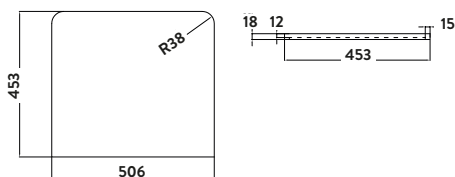

BELLA 500 FLOOR CABINET WITH COUNTERTOP

(Basin options p42)

High Gloss White

500w x 800h x 450d

PAINT-BELLA-500FLOORCAB-GWTE
500mm Floor Cabinet £500.00

BELLA-COUNTERTOP-500-GWTE
500mm Gloss Top £115.00

Combined £615.00