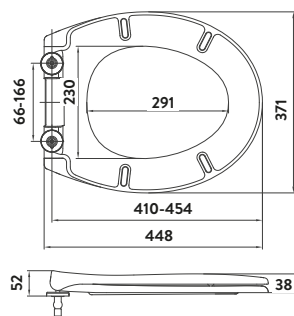

Universal PP Soft Close WC Seat