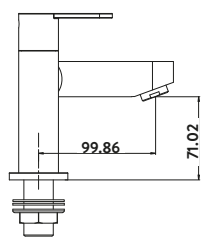

Bath Shower Mixer £180.00

TAP023
 Provided with Shower Kit & Wall Bracket
 Operating Pressure 0.5 Bar

Mono Basin Mixer

Bath Filler

Bath Shower Mixer

FORME

Mini Mono Basin Mixer

£73.00