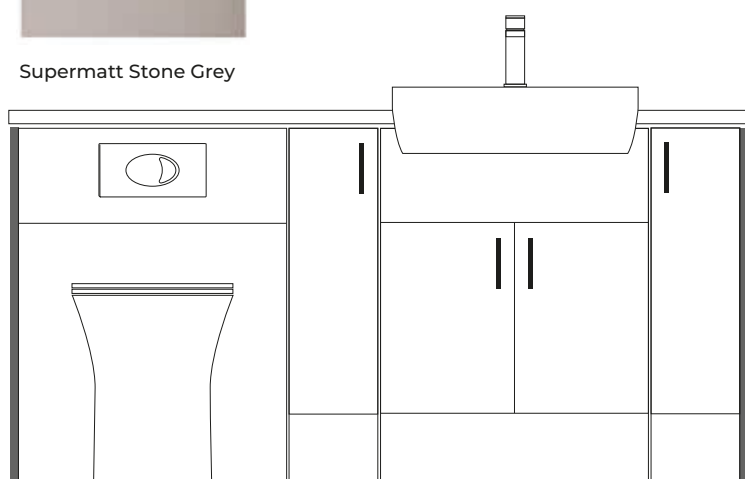

PRODUCTS IN THIS COMBINATION

Fitted Furniture Units

- 600 Basin Unit
- 200 1 Door Unit x2
- 600 WC Unit

Basin and Worktop

- Lunar Semi Recessed
- Speckled Grey Haze Solid Worktop
  1880 x 350 (cut to size)

Handles

- Hexagonal Handle Black x4

Tap

- Muro Black Mono Basin Mixer

Back to Wall Pan

- Deia Rimless Comfort Height
- Large Black Flush Plate

Fitted Furniture Panels and Plinths (cut to size)

- Standard Base End Panel x2
- 2000 Plinth (cut to size)