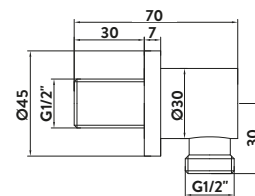

£64.00

OUTHOLDER001

Black Square Shower Outlet, Hose & Head

£64.00

BLACK019ORB

£56.00

OUTHOLDER002

Black Round Shower Outlet, Hose & Head

£56.00

BLACK018ORB

£22.00

HOSE001

Smooth Shower Hose 1.5 Metre Matt Black

£28.00

BLACK020

£45.00

OUT001

Black Square Outlet Elbow

£45.00

BLACK004ORB

Round Outlet Elbow

£27.00

OUT002

Black Round Outlet Elbow

£35.00

BLACK011ORB

£30.00

OUT003