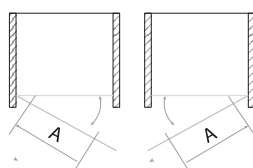

S8 ENCLOSURES

HINGE DOOR

- > Up to 8mm thick toughened safety glass
- > 1900mm tall
- > Universal design for left or right hand openings
- > Concealed fixings
- > Acqua shield glass treatment
- > Lifetime guarantee
- > Large adjustment for out of true walls and easy installation
- > High quality hinges

HINGE DOOR

Size	Width mm	Opening Size (A)	Price Inc VAT	Code
700	650 - 690mm	530mm	£470.00	SCUD700HD
760	710 - 750mm	590mm	£490.00	SCUD760HD
800	750 - 790mm	630mm	£500.00	SCUD800HD
900	850 - 890mm	730mm	£510.00	SCUD900HD
1000	950 - 990mm	830mm	£550.00	SCUD1000HD

SIDE PANEL

Size	Width mm	Price Inc VAT	Code
700	670 - 690mm	£260.00	SCUD700SP
760	730 - 750mm	£260.00	SCUD760SP
800	770 - 790mm	£260.00	SCUD800SP
900	870 - 890mm	£300.00	SCUD900SP

EXTENSION PROFILE

Adds 20mm per profile

Price Inc VAT	Code
£80.00	SCUDEXT