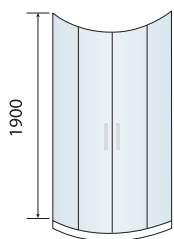

S8 ENCLOSURES

DOUBLE DOOR QUADRANT

- > Up to 8mm thick toughened safety glass
- > 1900mm tall
- > Universal design for left or right hand openings
- > Concealed fixings
- > Acqua shield glass treatment
- > Lifetime guarantee
- > Smooth sliding action
- > Soft open buffers
- > Large adjustment for out of true walls and easy installation
- > 550mm radius

Size	Width mm	Opening Size (A)	Price Inc VAT	Code
800 x 800	770 - 790mm	425mm	£680.00	SCUD8Q
900 x 900	870 - 890mm	520 mm	£700.00	SCUD9Q