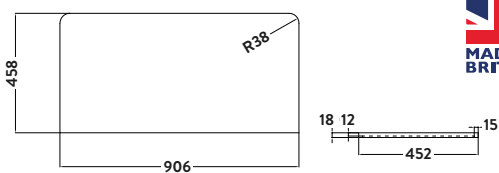

BELLA

BELLA 900 FLOOR CABINET WITH BASIN

900w x 800h x 450d

PAINT-BELLA-900FLOORCAB-GWTE
900mm Floor Cabinet £765.00

BELLA-900BASIN
900mm Basin £291.00

Combined **£1,056.00**

900w x 800h x 450d

BELLA-900FLOORCAB-MATTGREY
900mm Floor Cabinet £765.00

BELLA-900BASIN
900mm Basin £291.00

Combined **£1,056.00**

900w x 800h x 450d

BELLA-900FLOORCAB-INDIGO
900mm Floor Cabinet £900.00

BELLA-900BASIN
900mm Basin £291.00

Combined **£1,191.00**

900w x 800h x 450d

BELLA-900FLOORCAB-DRIFTWOOD
900mm Floor Cabinet £900.00

BELLA-900BASIN
900mm Basin £291.00

Combined **£1,191.00**

BELLA 900 FLOOR CABINET WITH COUNTER TOP

(Basin options p42)

900w x 800h x 450d

PAINT-BELLA-900FLOORCAB-GWTE
900mm Floor Cabinet £765.00

BELLA-COUNTERTOP-900-GWTE
900mm Basin £165.00

Combined **£930.00**

900w x 800h x 450d

BELLA-900FLOORCAB-MATTGREY
900mm Floor Cabinet £765.00

BELLA-COUNTERTOP-900-GWTE
900mm Basin £165.00

Combined **£930.00**

900w x 800h x 450d

BELLA-900FLOORCAB-INDIGO
900mm Floor Cabinet £900.00

BELLA-COUNTERTOP-900-GWTE
900mm Basin £165.00

Combined **£1,065.00**

900w x 800h x 450d

BELLA-900FLOORCAB-DRIFTWOOD
900mm Floor Cabinet £900.00

BELLA-COUNTERTOP-900-GWTE
900mm Basin £165.00

Combined **£1,065.00**