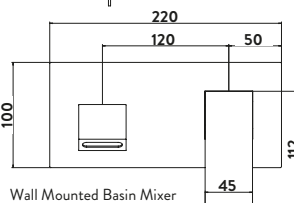

4 Hole Deck Mounted Bath Shower Mixer

£265.00

BLACK254ORB

With diverter
Operating pressure 0.2 bar

Mini Mono Basin Mixer

Mono Basin Mixer

Tall Mono Basin Mixer

Wall Mounted Basin Mixer