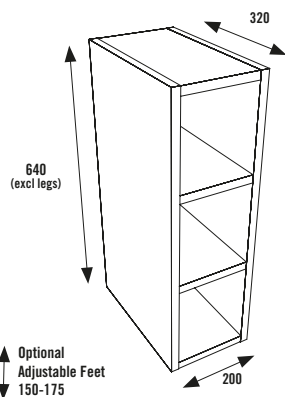

200 OPEN UNIT

Option to install Floor Standing or Wall Hung

CARCASS OPTIONS

Oak

Dark Grey

White

Total £188.00