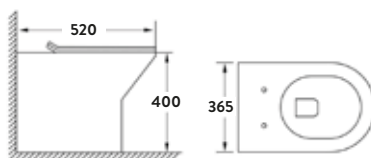

Rimless Back to Wall Pan