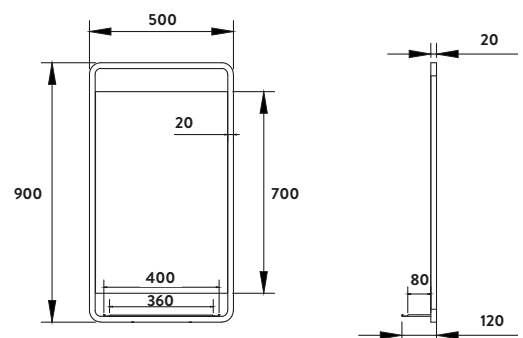

Mosca LED Mirror with Demister Pad and Shaver Socket and Bluetooth™ 500x700mm

£588.000

MIRROR004USB

MONO MIRRORS

Mono Black Soft Square Mirror With Shelf

500 x 900mm

£263.00

REFLECTION002