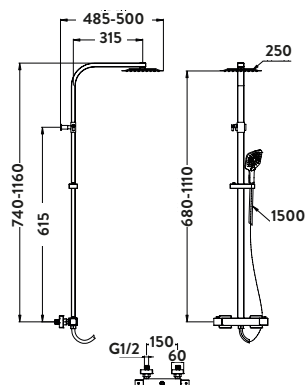

HEILER COOL TOUCH

HELIER Square Cool Touch Rigid Riser Shower

£321.00

Code SHOWER010

With adjustable rigid riser

Operating Pressure

0.5 Bar

- > 250mm ultra thin solid metal fixed shower head
- > Rubber easy clean soft rubber nozzles on main shower head and handset
- > Telescopic riser rail - **adjustable after installation**
- > Fully thermostatic valve - **cool touch**
- > Brass thermostatic cartridge
- > Multi-function shower handset with height adjustable holder