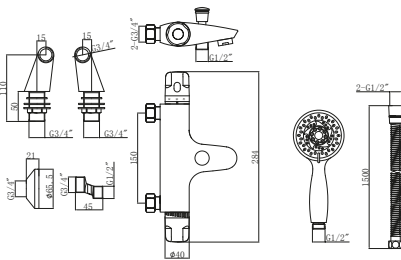

Thermostatic Shower Bar Valve