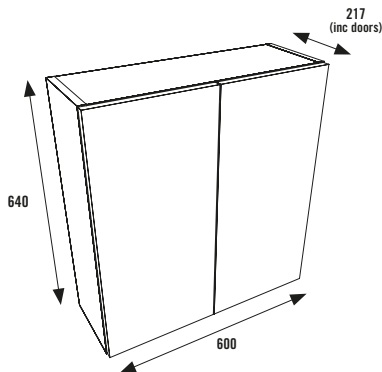

600 DOUBLE MIRROR WALL UNIT

CARCASS OPTIONS

- Oak
  W0J6 - 01
- Dark Grey
  W0J6 - 02
- White
  W0J6 - 03

TRADITIONAL DOORS

- Painted Oak Dark Grey
  W0J6 - PODGT
- Painted Oak Mussel
  W0J6 - POMT
- Supermatt Stone Grey
  W0J6 - STOT
- Supermatt Indigo
  W0J6 - INDT

MODERN DOORS

- Gloss White
  W0J6 - GLWS
- Gloss Light Grey
  W0J6 - GLGS
- Matt Grey
  W0J6 - MDGS
- Avola Grey
  W0J6 - GAVS
- Sonoma Oak
  W0J6 - SONS
- Supermatt Stone Grey
  W0J6 - STOS

Please state both carcass and door codes when ordering	Total £532	Carcass £289.00	Door Pack £243.00