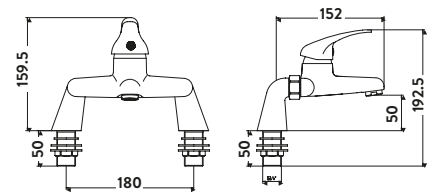

Thermostatic BSM Wall and Deck Mounted

£176.00

TAP065

Operating Pressure 0.5 Bar