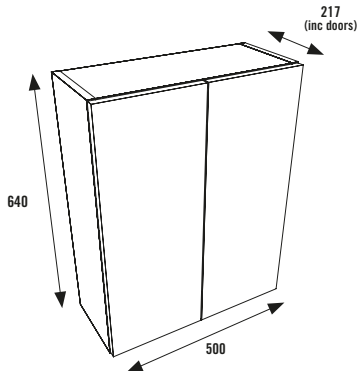

500 DOUBLE MIRROR WALL UNIT

CARCASS OPTIONS

- Oak
  W0J5 - 01
- Dark Grey
  W0J5 - 02
- White
  W0J5 - 03

TRADITIONAL DOORS

- Painted Oak Dark Grey
  W0J5 - PODGT
- Painted Oak Mussel
  W0J5 - POMT
- Supermatt Stone Grey
  W0J5 - STOT
- Supermatt Indigo
  W0J5 - INDT

MODERN DOORS

- Gloss White
  W0J5 - GLWS
- Gloss Light Grey
  W0J5 - GLGS
- Matt Grey
  W0J5 - MDGS
- Avola Grey
  W0J5 - GAVS
- Sonoma Oak
  W0J5 - SONS
- Supermatt Stone Grey
  W0J5 - STOS

Please state both carcass and door codes when ordering	Total £473.00	Carcass £230.00	Door Pack £243.00