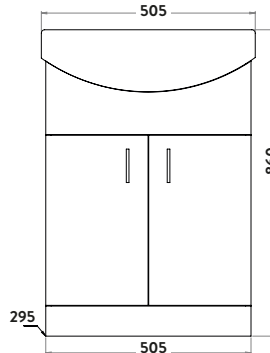

Lanza 450 Floor Cabinet Polar White

455w x 860h x 400d (inc. basin)

POLAR-450-BASINUNIT
450mm Floor Cabinet £130.00

LANZA450BASIN
450mm Basin £103.00
Combined **£233.00**

Lanza 450 Floor Cabinet Anthracite

455w x 860h x 400d (inc. basin)

LANZA-450-BASINUNIT-ANTHRACITE
450mm Floor Cabinet £140.00

LANZA450BASIN
450mm Basin £103.00
Combined **£243.00**

Lanza 550 Floor Cabinet Polar White

550w x 860h x 500d (inc. basin)

POLAR-550-BASINUNIT
550mm Floor Cabinet £146.00

LANZA-550-BASINCE
550mm Basin £124.00
Combined **£270.00**

Lanza 550 Floor Cabinet Anthracite

550w x 860h x 500d (inc. basin)

LANZA-550-BASINUNIT-ANTHRACITE
550mm Floor Cabinet £162.00

LANZA-550-BASINCE
550mm Basin £124.00
Combined **£286.00**

Optional Lanza Handle Matt Black

LANZA-HANDLE-BLACK £22.00 (each)