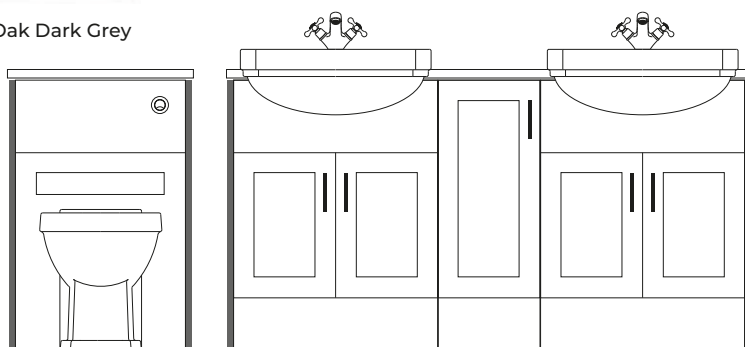

Fitted Furniture Panels and Plinths (cut to size)

- Standard Base End Panel x5
- Wall End Panel x2
- 2000 Plinth

TRADITIONAL FITTED FURNITURE

 **18MM THICK**
DOORS & CARCASS

Painted Oak Dark Grey

PRODUCTS IN THIS COMBINATION