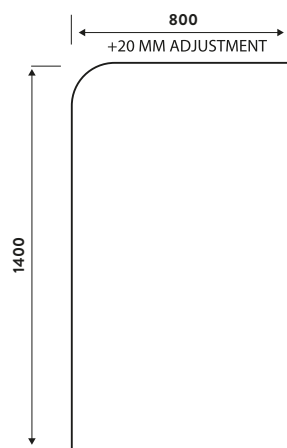

Square Edge 6mm Thick Bath Screen

Square Edge 6mm Bath Screen
1400 x 800mm

£150.00

LS099N

- > 6mm toughened safety glass
- > 20mm adjustment for easy installation and adjustment
- > Chromed metal top and bottom hinge - not plastic
- > Bright reflective polished profiles

Radius Edge 6mm Thick Bath Screen

Radius Edge 6mm Bath Screen
1400 x 800mm

£150.00

LS010N

- > 6mm toughened safety glass
- > 20mm adjustment for easy installation and adjustment
- > Chromed metal top and bottom hinge - not plastic
- > Bright reflective polished profiles