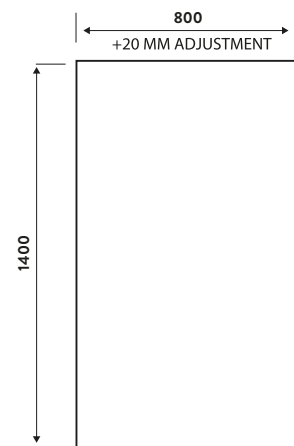

S6 BATH SCREENS

Fixed Radius Bath Screen

6mm Thick Bath Screen
1400 x 300mm

£95.00

SCREEN005

- > 6mm toughened safety glass
- > 20mm adjustment for easy installation and adjustment

Mono Square Edge 6mm Thick Bath Screen

Mono 6mm Thick Bath Screen
1400 x 800mm

£185.00

LS888B

- > 6mm toughened safety glass
- > 20mm adjustment for easy installation and adjustment
- > Metal top and bottom hinge - not plastic
- > Black profiles with a black water seal