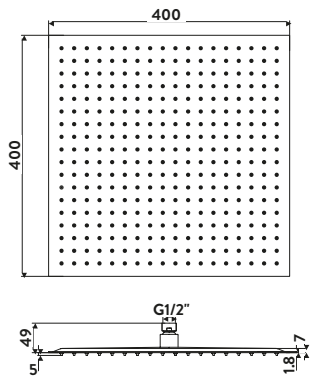

400mm

Chrome Square Shower Head

SH003	Square Shower Head 200mm	£69.00
SH004	Square Shower Head 300mm	£135.00
SH009	Square Shower Head 400mm	£149.00

Operating Pressure 0.2 Bar

Black Square Shower Heads

BLACK006ORB	Square Shower Head 200mm	£69.00
BLACK007ORB	Square Shower Head 300mm	£134.00

Operating Pressure 0.2 Bar