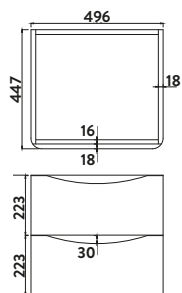

BELLA 500 WALL CABINET WITH BASIN

High Gloss White

500w x 500h x 450d

PAINT-BELLA-500WALLCAB-GWTE
500mm Wall Cabinet £395.00

BELLA-500BASIN
500mm Basin £210.00

Combined £605.00