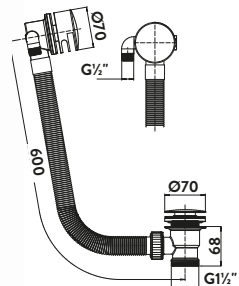

Brushed Brass Round Bath Filler and Overflow

£199.00

With sprung waste and overflow

WASTE104