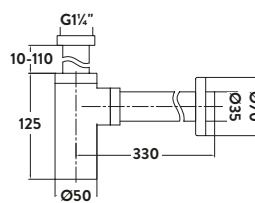

BT04

Minimalist Bottle Trap £62.00

BT02

Black Minimalist Bottle Trap £66.00

BLACK096

Square Bottle Trap £82.00

BT03

Black Square Bottle Trap £88.00