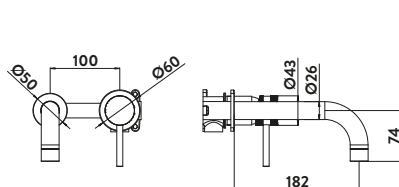

Wall Mounted Basin Mixer