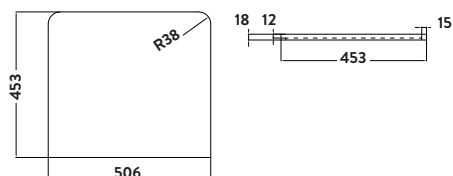

Indigo Blue

500w x 500h x 450d

BELLA-500WALLCAB-INDIGO
500mm Wall Cabinet £525.00

BELLA-COUNTERTOP-500-GWTE
500mm Gloss Top £115.00

Combined £640.00

Bardolino Driftwood Oak

500w x 500h x 450d

BELLA-500WALLCAB-DRIFTWOOD
500mm Wall Cabinet £525.00

BELLA-COUNTERTOP-500-GWTE
500mm Gloss Top £115.00

Combined £640.00