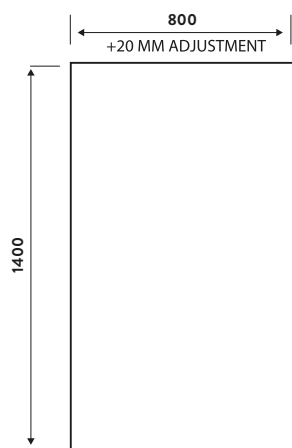

Radius Edge 6mm Thick Bath Screen

Radius Edge 6mm Bath Screen
1400 x 800mm

£150.00

LS010N

- > 6mm toughened safety glass
- > 20mm adjustment for easy installation and adjustment
- > Chromed metal top and bottom hinge - not plastic
- > Bright reflective polished profiles