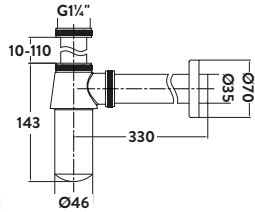

Brass Minimalist Bottle Trap £95.00

BT04