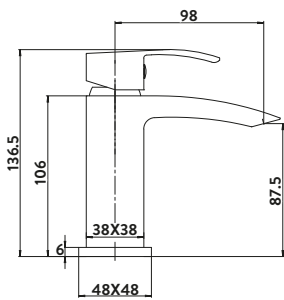

£225.00

TAP033

Includes shower kit and wall bracket
Operating pressure 0.5 bar

4 Hole Deck Mounted Bath Shower Mixer

£244.00

TAP254

With diverter
Operating pressure 0.2 bar

Mini Mono Basin Mixer