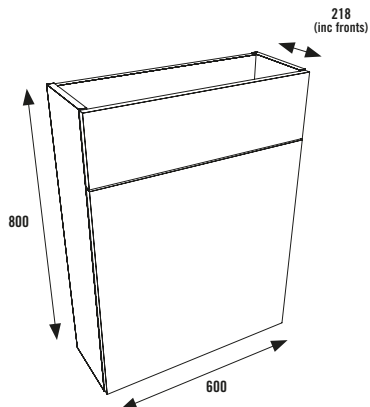

600 SLIM WC UNIT

CARCASS OPTIONS

Oak

Dark Grey

White

TRADITIONAL DOORS

Painted Oak Dark Grey

Painted Oak Mussel

Supermatt Stone Grey

Supermatt Indigo

MODERN DOORS

Gloss White

Gloss Light Grey

Matt Grey

Avola Grey

Sonoma Oak

Supermatt Stone Grey

Please state both carcass and door codes when ordering

Total £384.00

Carcass
£254.00

Door Pack
£130.00