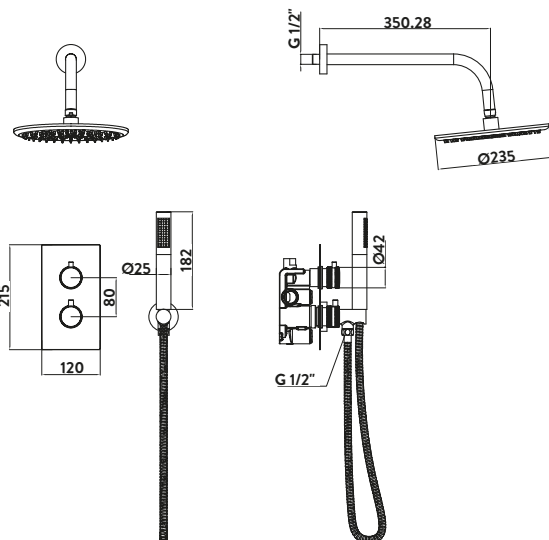

Brushed Brass Round Handle, Handset & Mounting Bracket

£595.00

Code NU-030
Operating Pressure 1.0 Bar