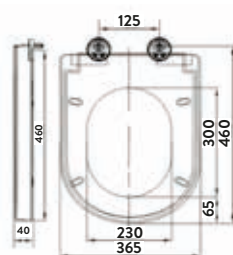

Slim Heavy Weight Seat