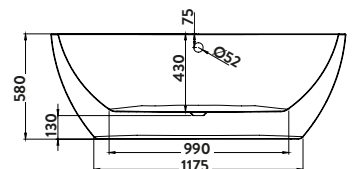

1655 x 745

Onyx Matt Black

Matt Black 1655 x 745

£1,926.00

BLACK-DE1655

(Waste and overflow not included)

Black Pop-Up

£55.00