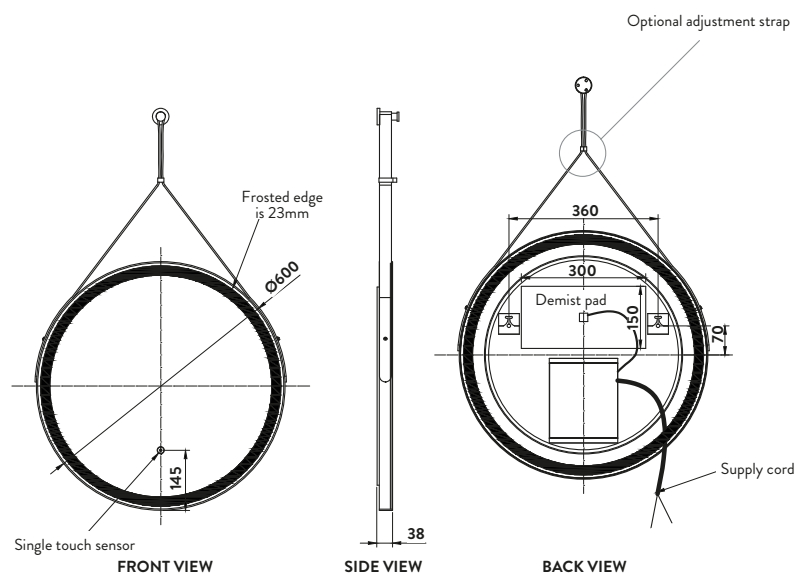

- > LED ambient mirror
- > Demister pad
- > Touch sensor, hold to change the light colour from warm white to cool white with memory function
- > 4mm copper-free silver mirror
- > Matt black finish frame
- > Black decorative strap and wall fitting support
- > Optional adjustment strap

Belini Round LED Mirror 600mm

£441.00

BELINI-LED-600

Can be used with or without strap

EASY-TOUCH
Colour change at
the touch of a button