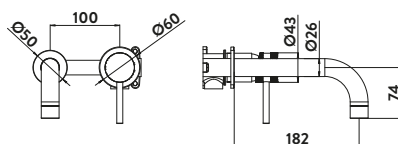

Wall Mounted Basin Mixer