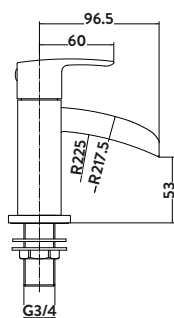

TAP071L
Provided with Push Waste
Operating Pressure 0.2 Bar

TAP072L
Operating Pressure 0.5 Bar

TAP073L
Provided with Shower Kit & Wall Bracket
Operating Pressure 0.5 Bar