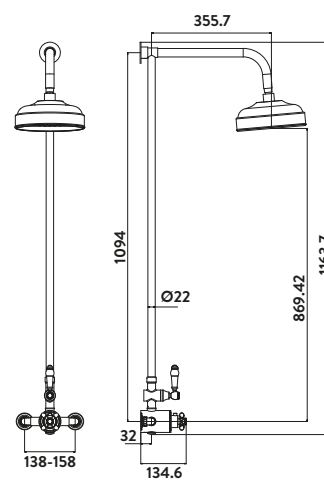

TRADITIONAL

Traditional Rigid Riser Shower with Fixed Head

£427.00

Code SHOWER005

Operating Pressure 0.5 Bar

- > Traditional raincan shower head
- > Period ceramic details on the handles and the valve body