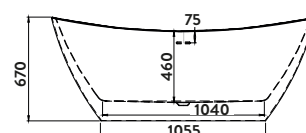

£1,850.00

BATH-ARUBA

(Price includes white overflow and waste)

- > Smooth flowing curves are created using two Lucite acrylic sheets that are carefully bonded together using a highly skilled technique.
- > Fully encapsulated baseboards and adjustable feet provide a stable and secure base, even on uneven floors.
- > For use with freestanding taps only