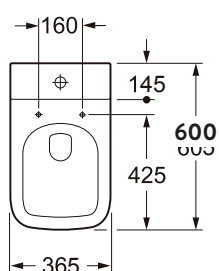

WC Pan Including Cistern