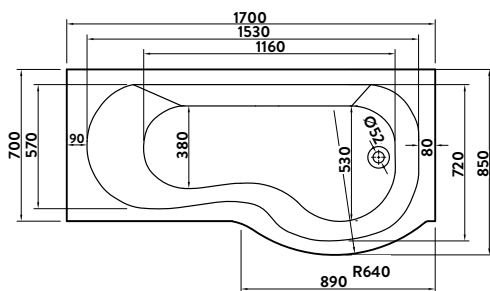

P SHAPE SHOWER BATH

- > Lifetime guarantee
- > Made from the highest quality Lucite acrylic
- > Fully encapsulated baseboards
- > 6mm toughened safety glass bathscreens

Code

SHOWERBATH001

SHOWERBATH002

SHOWERBATH003

SHOWERBATH007

SCREEN002

Size

P Shape Left 1700 x 850

P Shape Right 1700 x 850

P Shape Front Panel

End Panel

P Shape Bath Screen

Price

£448.00

£448.00

£125.00

£40.00

£171.00

Right Hand

Left Hand