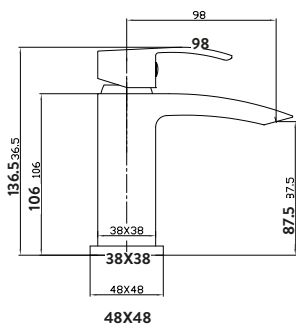

4 Hole Deck Mounted Bath Shower Mixer

£265.00

BLACK254ORB

With diverter
Operating pressure 0.2 bar

Mini Mono Basin Mixer

Mono Basin Mixer

Tall Mono Basin Mixer

Wall Mounted Basin Mixer