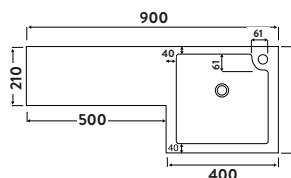

**Lili 900 Furniture Pack
Gloss White**

L-900-BASINCAB-WTE Vanity Unit	£240.00
L-900-WCUNIT-WTE WC Unit	£219.00
L-900-LEFT / L-900-RIGHT Sculptured Stone Basin	£259.00
Combined	£718.00

**Lili 900 Furniture Pack
Avola Grey**

L-900-BASINCAB-GREY Vanity Unit	£270.00
L-900-WCUNIT-GREY WC Unit	£219.00
L-900-LEFT / L-900-RIGHT Sculptured Stone Basin	£259.00
Combined	£748.00

**Lili 900 Furniture Pack
Matt Grey**

L-900-BASINCAB-MATTGREY Vanity Unit	£299.00
L-900-WCUNIT-MATTGREY WC Unit	£219.00
L-900-LEFT / L-900-RIGHT Sculptured Stone Basin	£259.00
Combined	£777.00

- > 18mm solid carcass
- > Soft close doors
- > 1 tap hole option only
- > 1 Internal shelf
- > Polymarble basin
- > All units apart from White Gloss made in UK

**Optional Lili Handle
Matt Black**

L-HANDLE-BLACK	£22.00 (each)

Left Hand

(please state left or right hand when ordering)

Right Hand