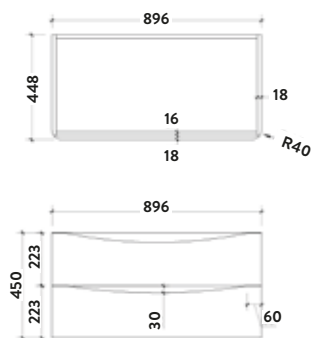

BELLA 900 WALL CABINET WITH BASIN

High Gloss White

900w x 450h x 450d

PAINT-BELLA-900WALLCAB-GWTE
900mm Wall Cabinet £560.00

BELLA-900BASIN
900mm Basin £291.00

Combined £851.00

Matt Grey

900w x 450h x 450d

BELLA-900WALLCAB-MATTGREY
900mm Wall Cabinet £560.00

BELLA-900BASIN
900mm Basin £291.00

Combined £851.00

Indigo Blue

900w x 450h x 450d

BELLA-900WALLCAB-INDIGO
900mm Wall Cabinet £655.00

BELLA-900BASIN
900mm Basin £291.00

Combined £946.00

Bardolino Driftwood Oak

900w x 450h x 450d

BELLA-900WALLCAB-DRIFTWOOD
900mm Wall Cabinet £655.00

BELLA-900BASIN
900mm Basin £291.00

Combined £946.00