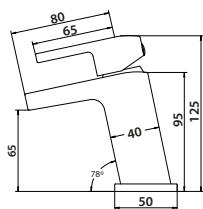

Mini Mono Basin Mixer