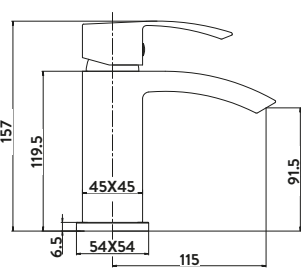

£225.00

TAP033

Includes shower kit and wall bracket
Operating pressure 0.5 bar

4 Hole Deck Mounted Bath Shower Mixer

£244.00

TAP254

With diverter
Operating pressure 0.2 bar

Mini Mono Basin Mixer