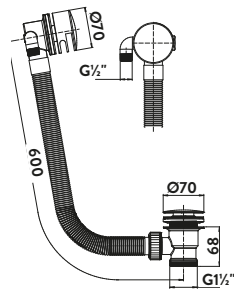

BATH FILLER AND OVERFLOWS

THE BELOW OVERFLOW FILLERS REQUIRE A VALVE TO CONTROL WATER FLOW AND TEMPERATURE.
SEE OUR RANGE OF VALVES ON PAGES 296 - 299

Round Bath Filler and Overflow Chrome

£135.00

With sprung waste and overflow

WASTE89P