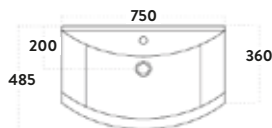

Lanza 750 Floor Cabinet