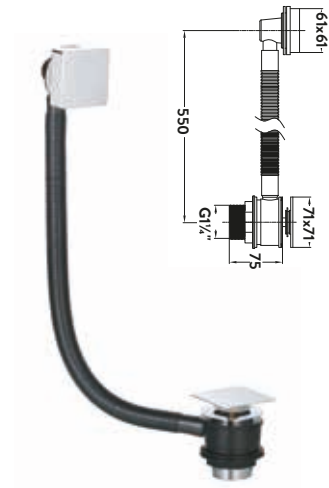

Round Bath

£28.00

With sprung **EasyClean** waste and overflow

WASTE90

Square Bath

£60.00

With sprung waste and overflow

WA98