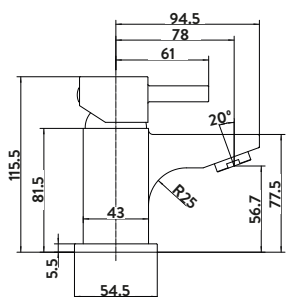

TAP012

Includes shower kit and wall bracket
Operating Pressure 0.5 Bar

Mini Mono Basin Mixer

Mono Basin Mixer

Basin Taps

Bath Filler

Bath Shower Mixer

KROSS