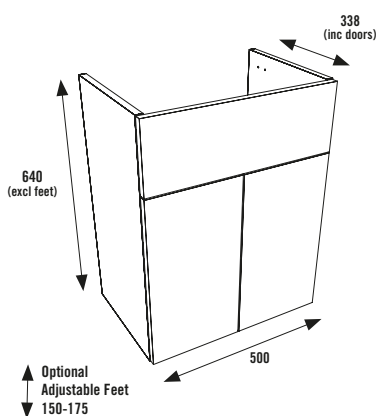

500 BASIN UNIT

Option to install Floor Standing or Wall Hung

CARCASS OPTIONS

Oak

Dark Grey

White

TRADITIONAL DOORS

Painted Oak Dark Grey

Painted Oak Mussel

Supermatt Stone Grey

Supermatt Indigo

MODERN DOORS

Gloss White

Gloss Light Grey

Matt Grey

Avola Grey

Sonoma Oak

Supermatt Stone Grey

Please state both carcass and door codes when ordering

Total £386.00

Carcass
£232.00

Door Pack
£154.00