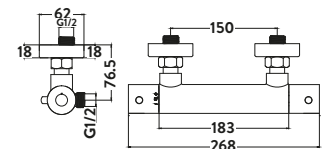

£168.00

BARVALVEBLK001ORB

Cool Touch

Operating Pressure 0.5 Bar

Square Exposed Thermostatic Valve Matt Black

£168.00

BARVALVEBLK002ORB

Cool Touch

Operating Pressure 0.5 Bar