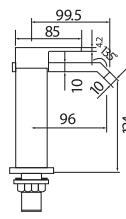

Mono Basin Mixer

£164.00

TAP121

Provided with push waste
Operating Pressure 0.2 Bar

Bath Filler

£267.00

TAP122

Operating Pressure 0.5 Bar

Bath Shower Mixer

£301.00

TAP123

Includes shower kit and wall bracket
Operating Pressure 0.5 Bar

3 Hole Bath Filler

£315.00

TAP124

Operating Pressure 0.5 Bar

5 Hole Bath Shower Mixer

£315.00

TAP126

Operating Pressure 0.5 Bar

3 Hole Bath Filler