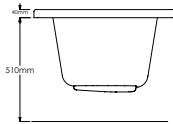

Double Ended

Code	Size	Price
BATH-CRNDDE1700X700	1700 x 700	£348.00
BATH-CRNDDE1700X750	1700 x 750	£408.00
BATH-CRNDDE1800X800	1800 x 800	£493.00