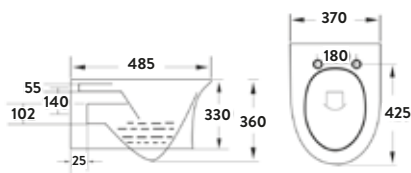

RIMLESS

Deia Rimless Wall Hung Pan & Soft Close Seat

370w x 360h x 485d

DEIA007	Wall Hung Pan	£275.00
999-SEAT-SLIM	Soft Close Seat	£57.00
Combined		£332.00

COMFORT HEIGHT
455mm

RIMLESS

Deia Rimless Comfort Height Back to Wall Pan & Soft Close Seat

365w x 455h x 485d

DEIA010	Back to Wall Pan	£305.00
999-SEAT-SLIM	Soft Close Seat	£57.00
Combined		£362.00

Slim Heavy Weight Seat

Soft Close

999-SEAT-SLIM	£57.00

Wrap Over Seat

30mm Wrap Over
Soft Close

777-WRAP-SEAT	£56.00

Tailored Finishes

Obtain a perfectly styled bathroom with these extra additions to the Deia WCs.

Black push button for ceramic cisterns and black toilet hinge cover caps

BLACK-COVER&BUTTON	£20.00

Rimless Comfort Height Back To Wall Pan