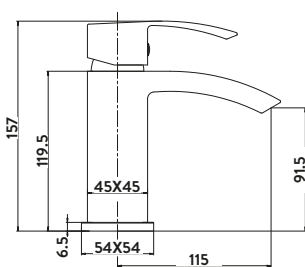

4 Hole Deck Mounted Bath Shower Mixer

£265.00

BLACK254ORB

With diverter
Operating pressure 0.2 bar

Mini Mono Basin Mixer

Mono Basin Mixer

Tall Mono Basin Mixer

Wall Mounted Basin Mixer