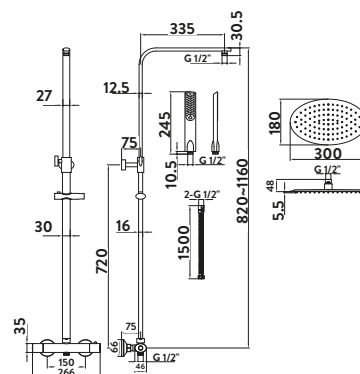

Oval Rigid Riser Shower

£374.00

Code SHOWER004

With adjustable rigid riser

Operating Pressure

0.5 Bar

- > 300mm x 180mm ultra thin solid metal fixed shower head
- > Easy clean rubber nozzles on main shower head and handset
- > Telescopic riser rail - **adjustable after installation**
- > Chrome plated brass body thermostatic shower valve
- > Adjustable handset holder