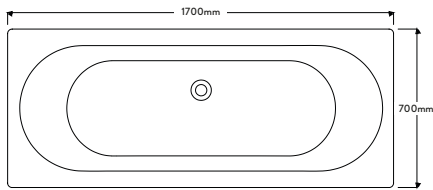

Double Ended

Code	Size	Price
BATH-CRNDDE1700X700	1700 x 700	£348.00
BATH-CRNDDE1700X750	1700 x 750	£408.00
BATH-CRNDDE1800X800	1800 x 800	£493.00

Double Ended 1700 x 700