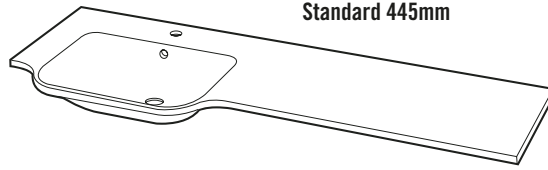

Standard 445mm

Product	Code	Size (mm)	Price
Slim 330mm			
Fitted Basin Left FB1	FITTED-BASINLEFT-1244X330	1244 x 330	£344.00
Fitted Basin Left FB5	FITTED-BASINLEFT-1544X330	1544 x 330	£390.00
Standard 445mm			
Fitted Basin Left FB2	FITTED-BASINLEFT-1244X445	1244 x 445	£390.00
Fitted Basin Left FB6	FITTED-BASINLEFT-1544X445	1544 x 445	£430.00