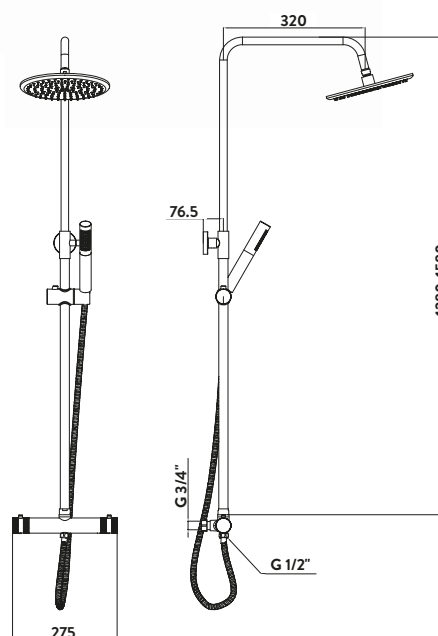

Brushed Brass Round Rigid Riser Shower

£495.00

Code NU-021
Operating Pressure

1.0 Bar