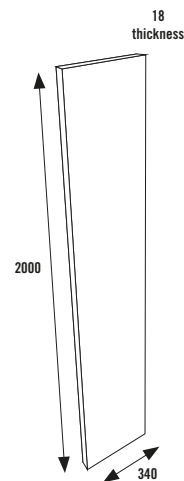

MODERN PANELS

Gloss White

Gloss Light Grey

Matt Grey

Avola Grey

Sonoma Oak

Supermatt Stone Grey

Price
£215.00

Price
£215.00

PLEASE BE AWARE CUTTING OF END PANELS AND PLINTHS MAY BE REQUIRED WHEN FITTING