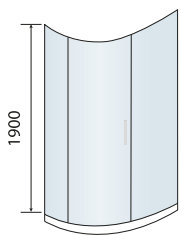

S8 ENCLOSURES

OFFSET SINGLE DOOR QUADRANT

- > Up to 8mm thick toughened safety glass
- > 1900mm tall
- > Universal design for left or right hand openings
- > Concealed fixings
- > Acqua shield glass treatment
- > Lifetime guarantee
- > Smooth sliding action
- > Soft open buffers
- > Large adjustment for out of true walls and easy installation
- > 550mm radius

Size	Width mm	Opening Size (A)	Price Inc VAT	Code
900 x 760	870 - 890mm 730 - 750mm	450mm	£710.00	SCUD9X76SDQ
1000 x 800	970 - 990mm 770 - 790mm	415 mm	£780.00	SCUD10X8SDQ
1200 x 800	1170 - 1190mm 770 - 790mm	415 mm	£800.00	SCUD12X8SDQ
1200 x 900	1170 - 1190mm 870 - 890mm	450 mm	£825.00	SCUD12X9SDQ