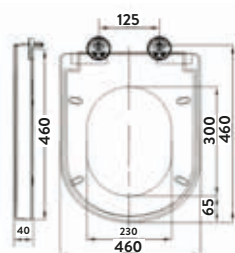

BLACK-COVER&BUTTON	£20.00
--------------------	--------

Rimless Wall Hung Pan

Rimless Comfort Height Back To Wall Pan

Slim Heavy Weight Seat

Wrap Over Seat

DEIA / BELINI BASINS

**Deia / Belini 550mm
Basin & Pedestal**