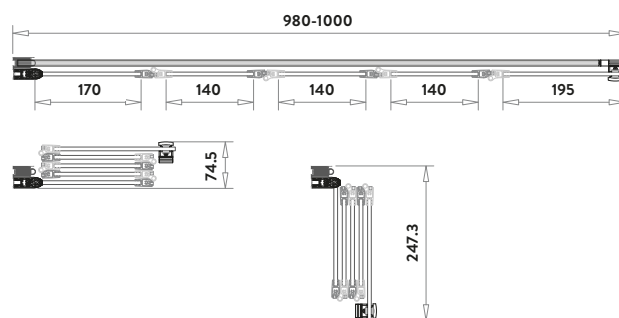

Acqua Arm Bath Screen 5 Panel

Acqua Arm 6mm Five Panel Bath Screen
1500 x 1000mm

£575.00

AQUAARM5PAN

- > 6mm toughened safety glass
- > 20mm adjustment for easy installation and adjustment
- > Chromed metal top and bottom hinge - not plastic
- > Bright reflective polished profiles