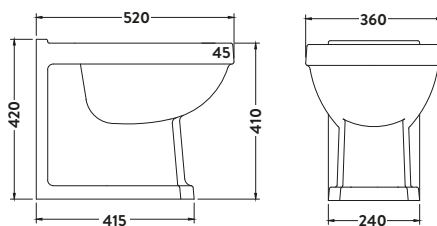

Traditional Back to Wall Pan

360w x 415h x 520d

TRAD-BTW-PAN	Back to Wall Pan	£260.00
TRADSEAT	Seat	£180.00
Combined		£440.00

BASIN OVERFLOW COVER
COLOUR OPTIONS AVAILABLE

Page 360

Semi Recessed Basin

Back to Wall Pan