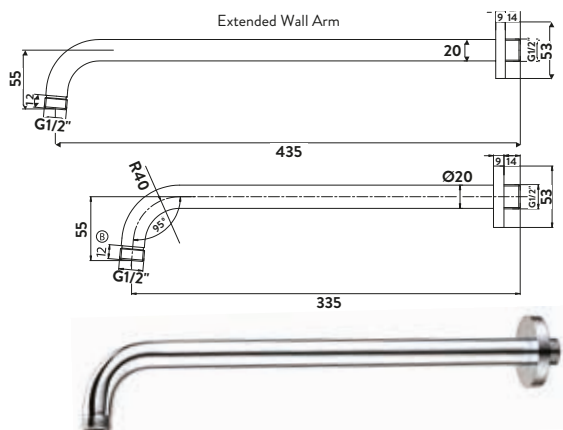

Round Wall Arm

WALLARM002	Round Wall Arm	£54.00
WALLARM005	Round Extended Wall Arm	£62.00