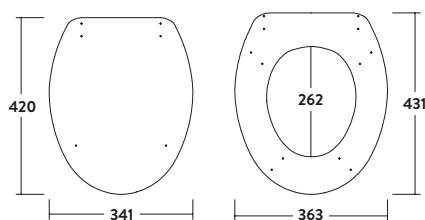

Wooden Soft Close WC Seat

High Gloss White Vinyl Wrapped Seat, Soft Close, Top Fix	WOODSEAT001	£205.00
Avola Grey Vinyl Wrapped Seat, Soft Close, Top Fix	WOODSEAT004	£210.00
Indigo Blue Vinyl Wrapped Seat, Soft Close, Top Fix	WOODSEAT009	£210.00
Matt Grey Vinyl Wrapped Seat, Soft Close, Top Fix	WOODSEAT006	£210.00
Bardolino Driftwood Vinyl Wrapped Seat, Soft Close, Top Fix	WOODSEAT008	£205.00

British manufactured

- > MDF seat in vinyl wrap
- > Chrome plated soft close hinges
- > Colours subject to the limitations of the printing process