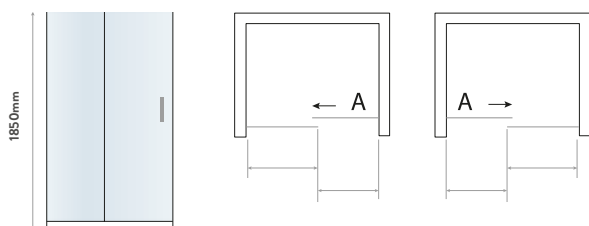

S6 ENCLOSURES

SLIDING DOOR

- > Up to 6mm thick toughened safety glass
- > 1850mm tall
- > Universal design for left or right hand openings
- > Acqua shield glass treatment
- > Lifetime guarantee
- > Smooth sliding action
- > Large adjustment for out of true walls and easy installation

SLIDING DOOR

Size	Width mm	Opening Size (A)	Price Inc VAT	Code
1000	950 - 990mm	390mm	£357.00	S6-GLASS013
1100	1050 - 1090mm	430 mm	£367.00	S6-GLASS014
1200	1150 - 1190mm	490 mm	£372.00	S6-GLASS015
1400	1350 - 1390mm	580mm	£408.00	S6-GLASS016
1500	1450 - 1490mm	585mm	£480.00	S6-GLASS031
1600	1550 - 1590mm	585mm	£499.00	S6-GLASS032
1700	1650 - 1690mm	585mm	£525.00	S6-GLASS033

SIDE PANEL

Size	Width mm	Price Inc VAT	Code
700	670 - 690mm	£200.00	S6-GLASS025
760	730 - 750mm	£210.00	S6-GLASS026
800	770 - 790mm	£230.00	S6-GLASS027
900	870 - 890mm	£245.00	S6-GLASS028
1000	970 - 990mm	£265.00	S6-GLASS029

EXTENSION PROFILE

Adds 20mm per profile

Price Inc VAT

£80.00 SCUDEXT