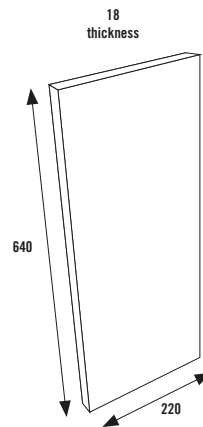

MODERN PANELS

Gloss White

Gloss Light Grey

Matt Grey

Avola Grey

Sonoma Oak

Supermatt Stone Grey

Price
£70.00

Price
£70.00