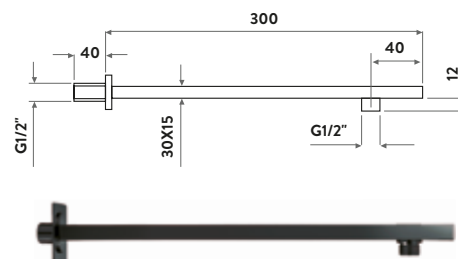

Black Square Shower Wall Arm

£71.00

BLACK005ORB	Operating Pressure 0.2 Bar