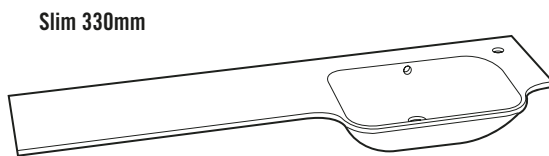

RIGHT HAND INTEGRATED BASINS

18mm thick worktop

Slim 330mm