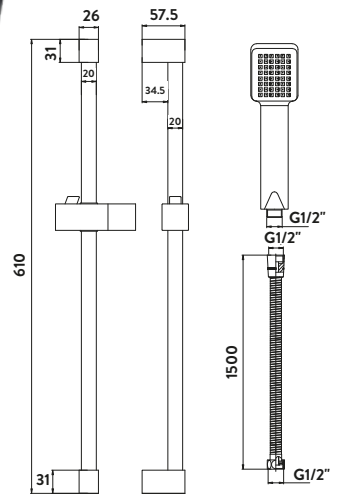

RISERKIT001

Black Square Riser Rail Kit £75.00

BLACK003ORB