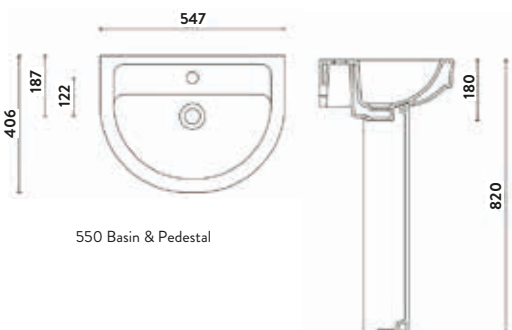

Revive 550 Basin & Pedestal

547w x 820h x 406d

REVIVE-550BASIN	550 Basin	£109.00
REVIVE-FULLPEDESTAL	Pedestal	£75.00
Combined		£184.00

Revive 460 Basin & Pedestal

463w x 805h x 400d

REVIVE-460BASIN	460 Basin	£85.00
REVIVE-FULLPEDESTAL	Pedestal	£75.00
Combined		£160.00

RIMLESS

Revive Rimless Open Back Pan, Including Cistern & Seat

346w x 808h x 610d

REVIVE-WC-OPENBACK	Pan & Cistern	£299.00
REVIVE-SEAT	Seat	£70.00
Combined		£369.00

RIMLESS

Revive Rimless Closed Back Pan, Including Cistern & Seat

345w x 808h x 600d

REVIVE-WC-CLOSEDBACK	Pan & Cistern	£415.00
REVIVE-SEAT	Seat	£70.00
Combined		£485.00

BASIN OVERFLOW COVER
COLOUR OPTIONS AVAILABLE

Page 360