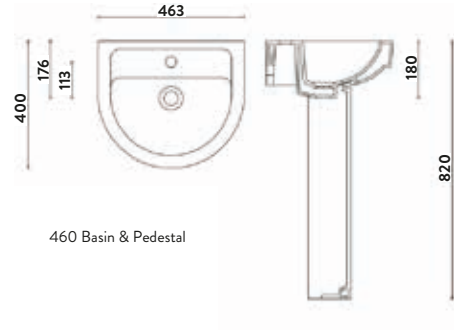

Revive 550 Basin & Pedestal

547w x 820h x 406d

REVIVE-550BASIN	550 Basin	£109.00
REVIVE-FULLPEDESTAL	Pedestal	£75.00
Combined		£184.00

Revive 460 Basin & Pedestal

463w x 805h x 400d

REVIVE-460BASIN	460 Basin	£85.00
REVIVE-FULLPEDESTAL	Pedestal	£75.00
Combined		£160.00

RIMLESS

Revive Rimless Open Back Pan, Including Cistern & Seat

346w x 808h x 610d

REVIVE-WC-OPENBACK	Pan & Cistern	£299.00
REVIVE-SEAT	Seat	£70.00
Combined		£369.00

RIMLESS

Revive Rimless Closed Back Pan, Including Cistern & Seat

345w x 808h x 600d

REVIVE-WC-CLOSEDBACK	Pan & Cistern	£415.00
REVIVE-SEAT	Seat	£70.00
Combined		£485.00

BASIN OVERFLOW COVER
COLOUR OPTIONS AVAILABLE

Page 360