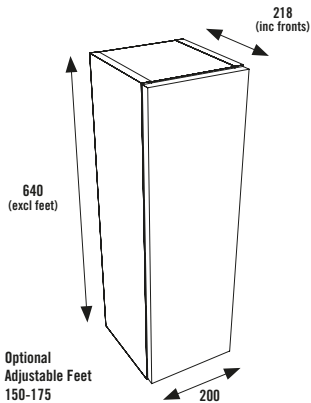

200 SLIM 1 DOOR UNIT

Option to install Floor Standing or Wall Hung

CARCASS OPTIONS

- Oak
  BNB2 - 01
- Dark Grey
  BNB2 - 02
- White
  BNB2 - 03

TRADITIONAL PANELS

- Painted Oak Dark Grey
  BNB2 - PODGT
- Painted Oak Mussel
  BNB2 - POMT
- Supermatt Stone Grey
  BNB2 - STOT
- Supermatt Indigo
  BNB2 - INDT

MODERN PANELS

- Gloss White
  BNB2 - GLWS
- Gloss Light Grey
  BNB2 - GLGS
- Matt Grey
  BNB2 - MDGS
- Avola Grey
  BNB2 - GAVS
- Sonoma Oak
  BNB2 - SONS
- Supermatt Stone Grey
  BNB2 - STOS

Please state both carcass and door codes when ordering	Total £272.00	Carcass £195.00	Front Panel Pack £77.00