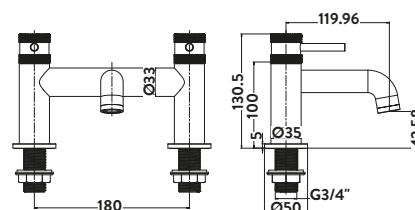

Bath Filler