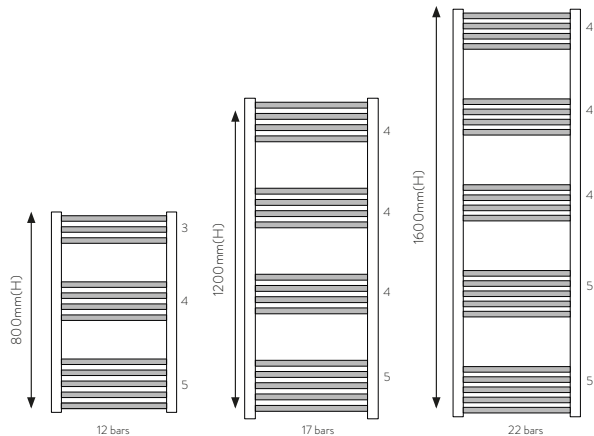

Modern Straight Radiator Valves (pair)

£22.00

TRV001

- > Brass construction
- > Metal heads