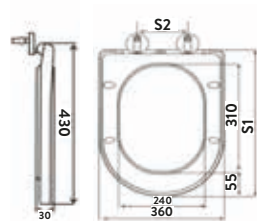

Wrap Over Seat