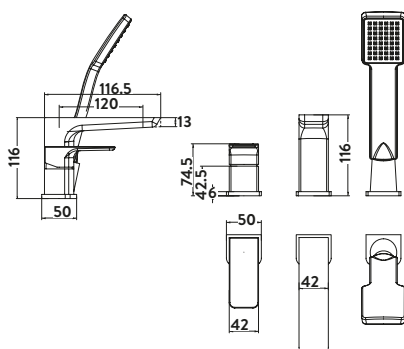

3 Hole Bath Mixer