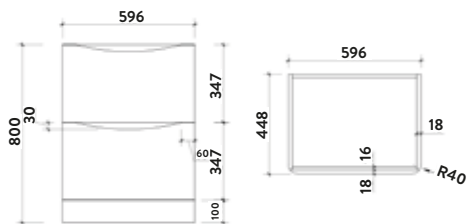

BELLA 600 FLOOR CABINET WITH BASIN

High Gloss White

600w x 800h x 450d

PAINT-BELLA-600FLOORCAB-GWTE
600mm Wall Cabinet £575.00

BELLA-600BASIN
600mm Basin £262.00

Combined £837.00