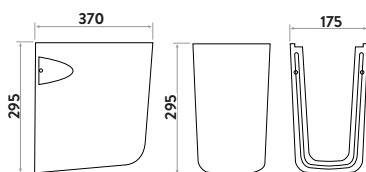

Semi Pedestal

Back to Wall Toilet

Basin & Pedestal

MIDDLETON

Middleton Rimless Open Back Pan, Including Cistern & Soft Close Seat

360w x 780h x 590d
 Roughing-In 212mm
 Side Clearance 115mm

MIDDLETON-OPENPAN	Open Back Pan	£215.00
MIDDLETON-CISTERN	Cistern inc Fittings	£92.00
999-SEAT-SLIM	Soft Close Seat	£57.00
Combined		£364.00