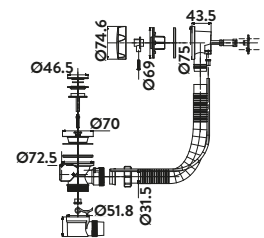

£28.00

With sprung **EasyClean** waste and overflow

WASTE90

£60.00

With sprung waste and overflow

WA98

Bath Pop-Up

£29.00

Waste and overflow

BW001

Black Pop-Up

£55.00

Waste and overflow

BLACKBW001

£58.00

Waste and overflow

BRASSBW001