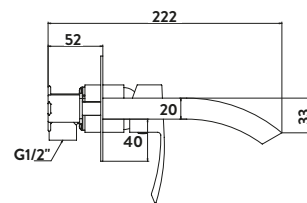

4 Hole Deck Mounted Bath Shower Mixer

£265.00

BLACK254ORB

With diverter
Operating pressure 0.2 bar

Mini Mono Basin Mixer

Mono Basin Mixer

Tall Mono Basin Mixer

Wall Mounted Basin Mixer