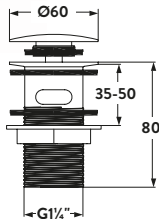

Available in Chrome, Matt Black, Brushed Brass finishes to perfectly match all bathroom styles.

SLOTTED BASIN WASTES

Square Dome Slotted Sprung Basin Waste

£24.00

WASTE94

Round Dome Slotted Sprung Basin Waste