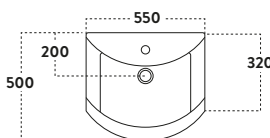

Lanza 450 Floor Cabinet Polar White

455w x 860h x 400d (inc. basin)

POLAR-450-BASINUNIT
450mm Floor Cabinet £130.00

LANZA450BASIN
450mm Basin £103.00
Combined **£233.00**

Lanza 450 Floor Cabinet Anthracite

455w x 860h x 400d (inc. basin)

LANZA-450-BASINUNIT-ANTHRACITE
450mm Floor Cabinet £140.00

LANZA450BASIN
450mm Basin £103.00
Combined **£243.00**

Lanza 550 Floor Cabinet Polar White

550w x 860h x 500d (inc. basin)

POLAR-550-BASINUNIT
550mm Floor Cabinet £146.00

LANZA-550-BASINCE
550mm Basin £124.00
Combined **£270.00**

Lanza 550 Floor Cabinet Anthracite

550w x 860h x 500d (inc. basin)

LANZA-550-BASINUNIT-ANTHRACITE
550mm Floor Cabinet £162.00

LANZA-550-BASINCE
550mm Basin £124.00
Combined **£286.00**

Optional Lanza Handle Matt Black

LANZA-HANDLE-BLACK £22.00 (each)