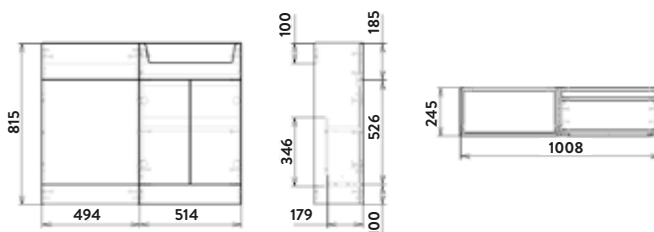

Carlo 1000 P Unit Right
Anthracite

1010w x 840h x 400d inc basin

BASINUNIT-P-ANTHRACITE	
Basin Unit	£190.00
BASIN-RIGHT-PSHAPED	
P Basin Right	£235.00
WCUNIT-P-ANTHRACITE	
WC Unit	£160.00
Combined	£585.00