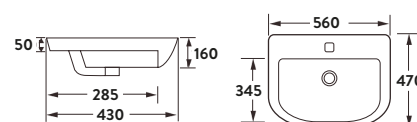

Basins

Basin & Pedestal

Semi-Pedestal & Basins

Semi-Recessed Basin

DENZA

**Denza Open Back Pan
Including Cistern & Slimline Seat**

355w x 755h x 615d
Roughing-In 115mm
Side Clearance 90mm

DEN001	Open Back Pan	£218.00
DEN002	Cistern	£95.00
SEAT006	Slimline Seat	£56.00
Combined		£369.00