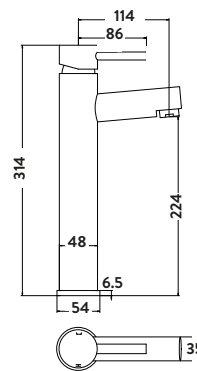

**Tall Basin Mixer
No Waste**

£137.00

TAP104

Operating Pressure 0.2 Bar

Tall Basin Mixer

**Wall Mounted Basin Mixer
With Box**

£133.00

TAP250