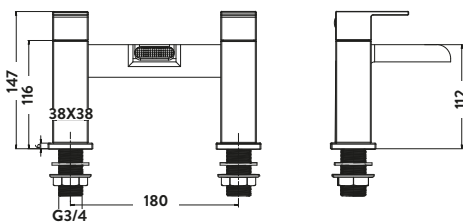

TAP008
Provided with push waste
Operating Pressure 0.2 Bar

TAP001
Provided with push waste
Operating Pressure 0.2 Bar

TAP009
Operating Pressure 0.2 Bar

TAP002
Operating Pressure 0.5 Bar

TAP003
Provided with shower kit and wall bracket
Operating Pressure 0.5 Bar