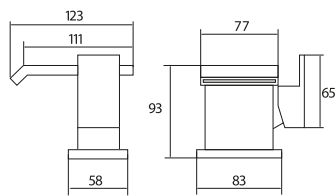

Mono Basin Mixer