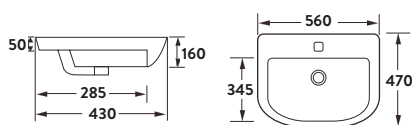

Semi Recessed Basin

Slim Heavy Weight Seat

Rimless Closed Back Pan & Cistern

BASIN OVERFLOW COVER
 COLOUR OPTIONS AVAILABLE
 Page 360

PORTO

**Porto Open Back Pan
Including Cistern & Wrap Over Seat**

370w x 780h x 600d
Roughing-In 120mm
Side Clearance 100mm