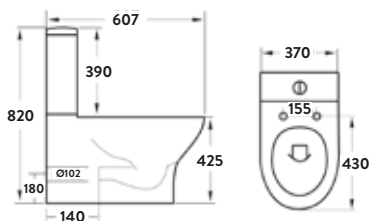

Rimless Closed Back Pan