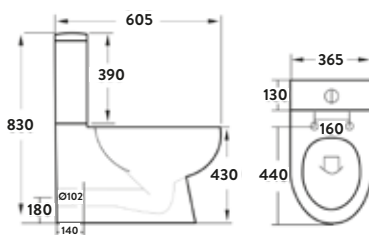

Belini Rimless Closed Back Pan