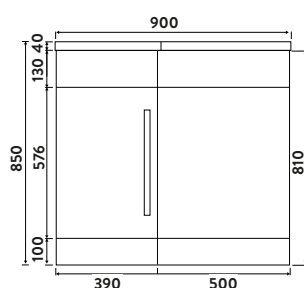

Left Hand

(please state left or right hand when ordering)

Right Hand

LILI 1100

- > 18mm solid carcass
- > Soft close doors / drawers
- > 1 tap hole option only
- > Polymarble basin
- > All units apart from White Gloss made in UK