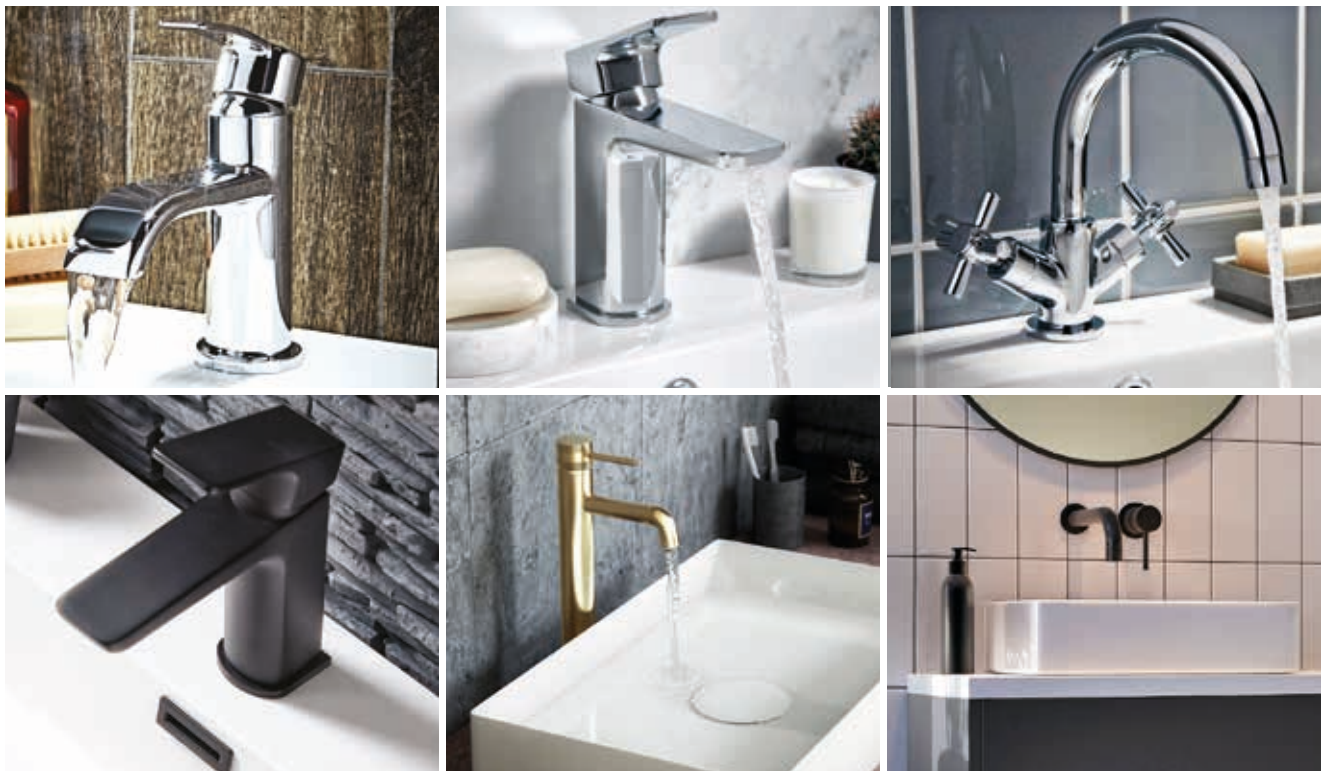

Step Eight

SELECT TAPS P300-345

BASIN OVERFLOW COVER
COLOUR OPTIONS AVAILABLE
Page 360