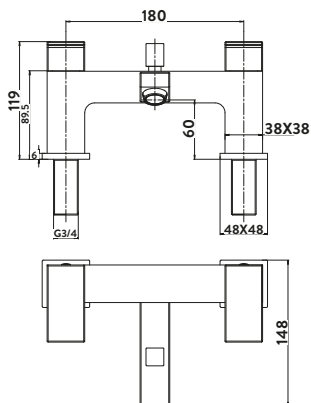

TAP143
 Provided with shower kit and wall bracket
 Operating Pressure 0.5 Bar

Bath Shower Mixer

Freestanding Bath Shower Mixer £610.00

TAP082
 Operating Pressure 0.5 Bar

Freestanding Bath Shower Mixer

Bath Filler