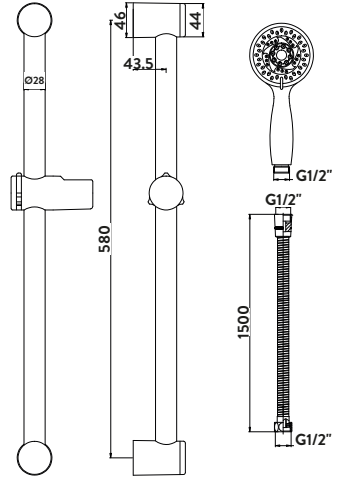

SLIDE RAIL KITS

Round Riser Rail Kit £44.00

RISERKIT002