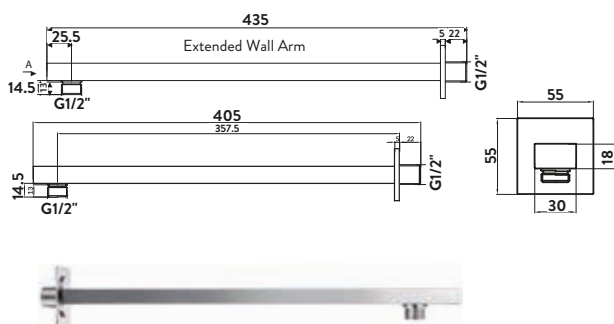

Square Wall Arm

WALLARM001	Square Wall Arm	£71.00
WALLARM004	Square Extended Wall Arm	£82.00