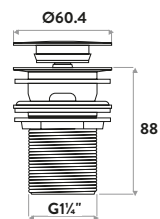

Round Dome Slotted Sprung Basin Waste

£17.00

WASTE92