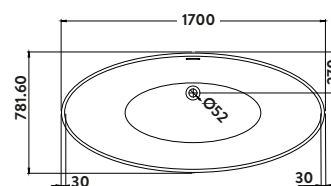

ARUBA

Aruba

Gloss White 1700 x 800

£1,850.00

BATH-ARUBA

(Price includes white overflow and waste)

- > Smooth flowing curves are created using two Lucite acrylic sheets that are carefully bonded together using a highly skilled technique.
- > Fully encapsulated baseboards and adjustable feet provide a stable and secure base, even on uneven floors.
- > For use with freestanding taps only