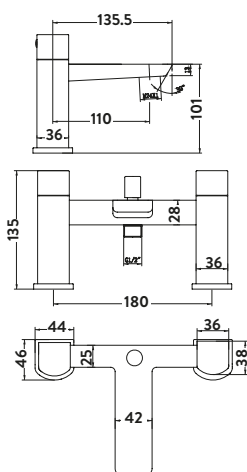

Bath Shower Mixer