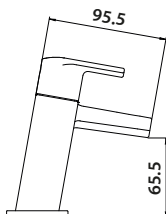

Mono Basin Mixer