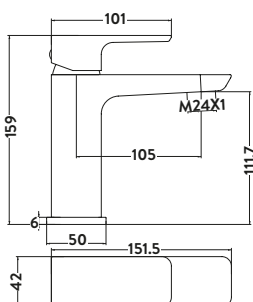

Mono Basin Mixer