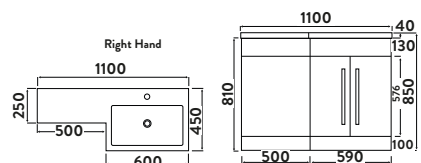

Optional Lili Handle Matt Black

L-HANDLE-BLACK	£22.00 (each)