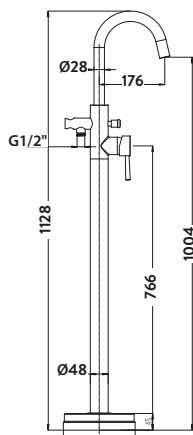

Freestanding Bath Shower Mixer