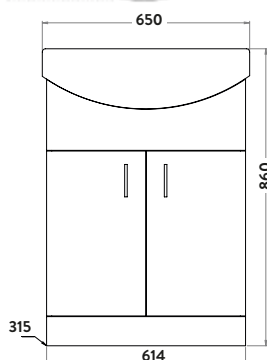

Lanza 650 Floor Cabinet