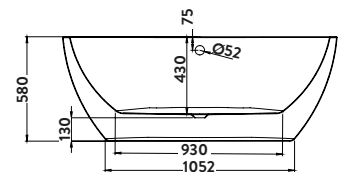

ONYX

- > Smooth flowing curves are created using two Lucite acrylic sheets, that are carefully bonded together using a highly skilled technique.
- > Fully encapsulated baseboards and adjustable feet provide a stable and secure base, even on uneven floors.
- > For use with freestanding and deck mounted taps

Onyx

Gloss White 1555 x 745
BATH-DE1555

£1,525.00

Gloss White 1655 x 745
BATH-DE1655

£1,525.00

(Waste and overflow not included)

Bath Pop-Up

£29.00

BW001

Waste and overflow