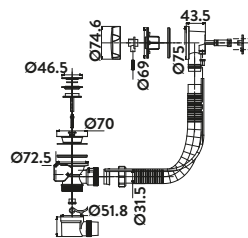

£28.00

With sprung **EasyClean** waste and overflow

WASTE90

£60.00

With sprung waste and overflow

WA98

Bath Pop-Up

£29.00

Waste and overflow

BW001

Black Pop-Up

£55.00

Waste and overflow

BLACKBW001

£58.00

Waste and overflow

BRASSBW001