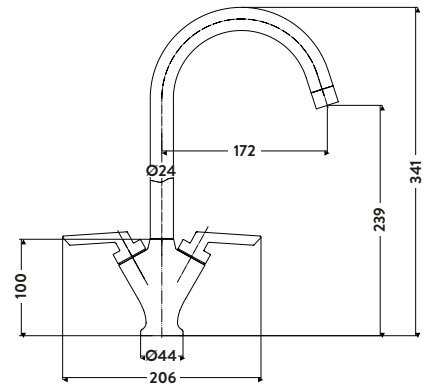

£74.00

KT11

Olicana Brushed Nickel Finish

£93.00

NICK11

Operating Pressure 0.2 Bar

PALMA

Palma Chrome Finish