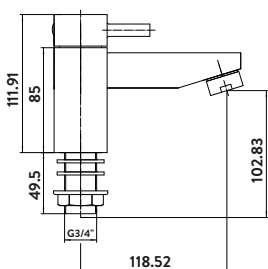

TAP012

Includes shower kit and wall bracket
Operating Pressure 0.5 Bar

Mini Mono Basin Mixer

Mono Basin Mixer

Basin Taps

Bath Filler

Bath Shower Mixer

KROSS