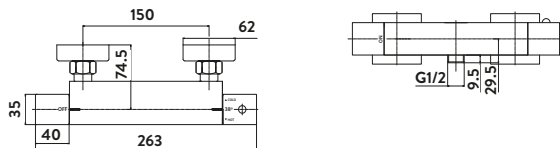

£129.00

BARVALVE001

Traditional Exposed Valve