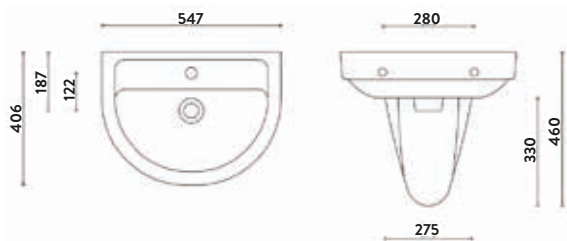

RIMLESS

Revive Rimless Wall Hung Pan & Seat

350w x 400h x 491d

REVIVE-WALLPAN	Wall Hung Pan	£255.00
REVIVE-SEAT	Seat	£70.00
Combined		£325.00

BASIN OVERFLOW COVER
COLOUR OPTIONS AVAILABLE

Page 360

460 Basin & Semi Pedestal