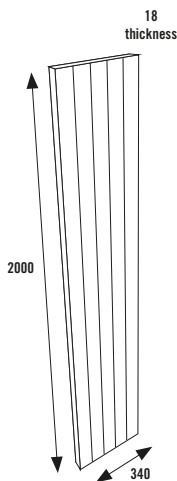

STANDARD TALL END PANEL

TRADITIONAL PANELS

Painted Oak Dark Grey

Painted Oak Mussel

Supermatt Stone Grey

Supermatt Indigo