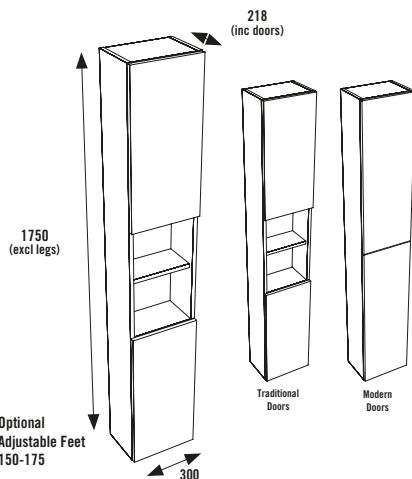

300 SLIM TOWER UNIT

Option to install Floor Standing or Wall Hung

Please state both carcass and door codes when ordering

Total £592.00

CARCASS OPTIONS

Oak

Dark Grey

White

TRADITIONAL DOORS

Painted Oak Dark Grey

Painted Oak Mussel

Supermatt Stone Grey

Supermatt Indigo

MODERN DOORS

Gloss White

Gloss Light Grey

Matt Grey

Avola Grey

Sonoma Oak

Supermatt Stone Grey

Please state both carcass and door codes when ordering

Total £592.00

Carcass
£367.00

Door Pack
£225.00