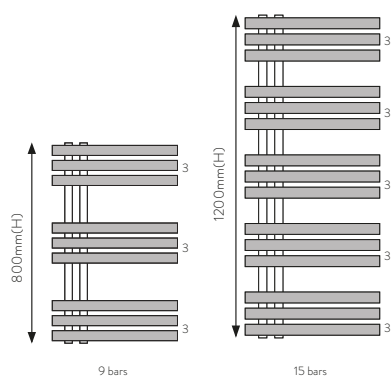

Size	Code	BTU/hr	Bar Diameter	Pipe Centres	Price
500 x 800	DESRAD006	1292	10 x 40	60	£311.00
500 x 1200	DESRAD007	1936	10 x 40	60	£414.00