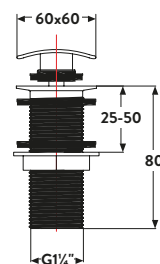

Black Square Dome Unslotted Sprung Basin Waste

£31.00

BLACK095