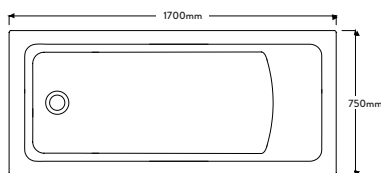

Double Ended 1700 x 700

Double Ended 1700 x 750

Double Ended 1800 x 800

SQUARE ENDED BATHS

Single Ended

Code	Size	Price
BATH-SSQSE1700X700	1700 x 700	£305.00
BATH-SSQSE1700X750	1700 x 750	£360.00

Single Ended 1700 x 700