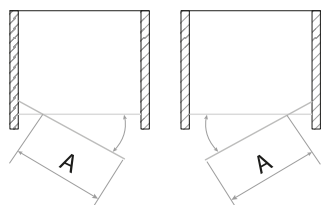

S6 ENCLOSURES

PIVOT DOOR

- > Up to 6mm thick toughened safety glass
- > 1850mm tall
- > Universal design for left or right hand openings
- > Acqua shield glass treatment
- > Lifetime guarantee
- > Large adjustment for out of true walls and easy installation
- > High quality pivot mechanism

PIVOT DOOR

Size	Width mm	Opening Size (A)	Price Inc VAT	Code
700	650 - 690mm	430mm	£325.00	S6-GLASS017
760	710 - 750mm	490 mm	£335.00	S6-GLASS018
800	750 - 790mm	530 mm	£355.00	S6-GLASS019
900	850 - 890mm	630mm	£375.00	S6-GLASS020

SIDE PANEL

Size	Width mm	Price Inc VAT	Code
700	670 - 690mm	£200.00	S6-GLASS025
760	730 - 750mm	£210.00	S6-GLASS026
800	770 - 790mm	£230.00	S6-GLASS027
900	870 - 890mm	£245.00	S6-GLASS028
1000	970 - 990mm	£265.00	S6-GLASS029

EXTENSION PROFILE

Adds 20mm per profile

Price Inc VAT	Code
£80.00	SCUDEXT