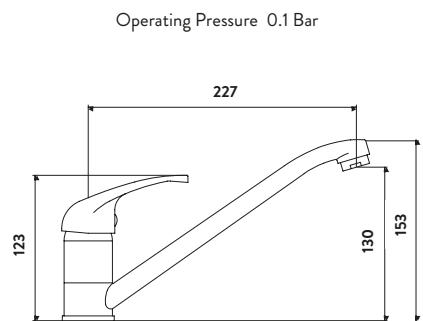

KITCHEN TAPS

VENICE

KT40

VERDI

KT36

ARUBA

KT34

NICK34