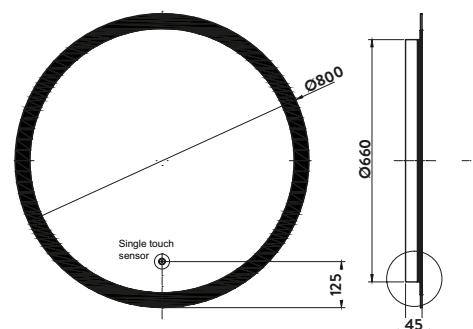

£437.00

LUNAR80

MOSCA LED MIRRORS

Mosca LED Mirror with Demister Pad and Shaver Socket 500 x 700mm

£463.00

MIRROR001

Mosca LED Mirror with Demister Pad and Shaver Socket 600 x 800mm

£491.00