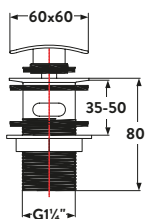

SLOTTED BASIN WASTES

Square Dome Slotted Sprung Basin Waste

£24.00

WASTE94