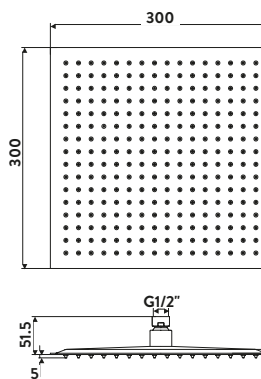

SHOWER HEADS & ARMS

£110.00

SH006
200mm Round

£91.00

WALLARM003
Pivots from Wall Joint

200mm

300mm

400mm

Chrome Round Shower Heads

SH002	Round Fixed Head 200mm	£54.00
SH005	Round Fixed Head 300mm	£108.00
SH008	Round Fixed Head 400mm	£123.00

Operating Pressure 0.2 Bar

Black Round Shower Heads

BLACK013ORB	Round Fixed Head 200mm	£54.00
BLACK014ORB	Round Fixed Head 300mm	£108.00

Operating Pressure 0.2 Bar

200mm

300mm

400mm

Chrome Square Shower Head

SH003	Square Shower Head 200mm	£69.00
SH004	Square Shower Head 300mm	£135.00
SH009	Square Shower Head 400mm	£149.00

Operating Pressure 0.2 Bar

Black Square Shower Heads

BLACK006ORB	Square Shower Head 200mm	£69.00
BLACK007ORB	Square Shower Head 300mm	£134.00

Operating Pressure 0.2 Bar