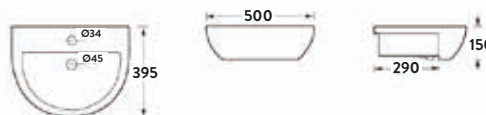

Semi Recessed Basin