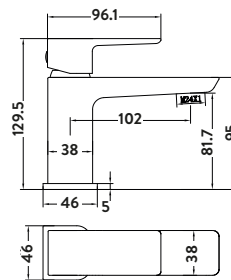

Wall Mounted Basin Mixer

£169.00

TAP248

Operating Pressure 0.5 Bar

3 Hole Basin Mixer

£226.00

TAP245

Operating Pressure 0.5 Bar