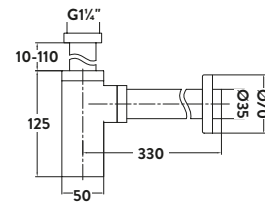

BT04

Minimalist Bottle Trap £62.00

BT02

Black Minimalist Bottle Trap £66.00

BLACK096

Square Bottle Trap £82.00

BT03

Black Square Bottle Trap £88.00