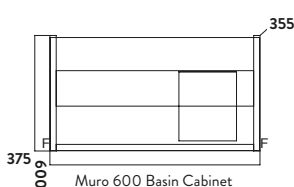

1 Muro Black Frame

Universal Frame
500 - 800mm Wide

MUROMONOFRAME £219.00

2 Black Rectangle Overflow Insert £15.00

OVERFLOWSQ-BLACK

3 Muro 500 Basin Cabinet with Black Handles

500w x 375h x 355d

MURO-500BASINCAB-GWTE
500mm Basin Cabinet £388.00

MURO-500WHBASIN
500mm Basin £135.00

BLACK-500HANDLE
500mm Black Handle £40.00

Combined £563.00

3 Muro 600 Basin Cabinet with Black Handles

600w x 375h x 355d

MURO-600BASINCAB-GWTE
600mm Basin Cabinet £426.00

MURO-600WHBASIN
600mm Basin £158.00

BLACK-600HANDLE
600mm Black Handle £45.00

Combined £629.00

3 Muro 800 Basin Cabinet with Black Handles

800w x 375h x 355d

MURO-800BASINCAB-GWTE
800mm Basin Cabinet £500.00

MURO-800WHBASIN
800mm Basin £180.00

BLACK-800HANDLE
800mm Black Handle £54.00

Combined £734.00