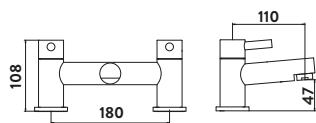

Bath Filler