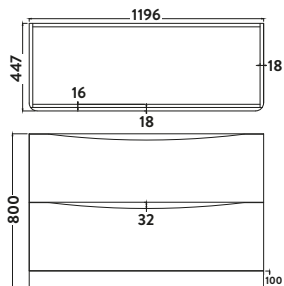

BELLA 1200 FLOOR CABINET WITH BASIN

High Gloss White

1200w x 800h x 450d

PAINT-BELLA-1200FLOORCAB-GWTE
1200mm Floor Cabinet £825.00

BELLA-1200BASIN
1200mm Basin £313.00

Combined £1,138.00