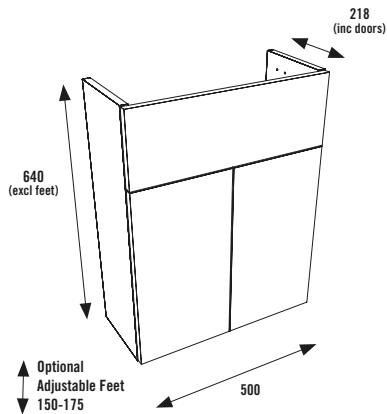

500 SLIM BASIN UNIT

Option to install Floor Standing or Wall Hung

CARCASS OPTIONS

Oak

Dark Grey

White

TRADITIONAL DOORS

Painted Oak Dark Grey

Painted Oak Mussel

Supermatt Stone Grey

Supermatt Indigo

MODERN DOORS

Gloss White

Gloss Light Grey

Matt Grey

Avola Grey

Sonoma Oak

Supermatt Stone Grey

Please state both carcass and door codes when ordering

Total £367.00

Carcass
£213.00

Door Pack
£154.00