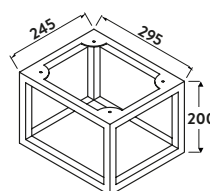

300w x 900h x 250d

AMBIENCE-TALLBOY-RUSTIC
£335.00

300w x 900h x 250d

AMBIENCE-TALLBOY-GREYOAK
£335.00

300w x 900h x 250d

AMBIENCE-TALLBOY-WHITE
£335.00

300w x 900h x 250d

AMBIENCE-TALLBOY-MGREY
£335.00

AMBIENCE-FRAME-30X25X20

£195.00

Comes with 2 dual colour reversible shelves, for use on all cabinet colours.

295w x 200h x 245d

A Touch of Colour

Make a statement with our brass shelf frames, optional handles and overflow covers.

See page 57

800w x 600h x 60d
Can be hung portrait or landscape

AMBIENCE-MIRROR-80X60-RUSTIC
£195.00

800w x 600h x 60d
Can be hung portrait or landscape

AMBIENCE-MIRROR-80X60-GREYOAK
£195.00

800w x 600h x 60d
Can be hung portrait or landscape

AMBIENCE-MIRROR-80X60-WHITE
£195.00

800w x 600h x 60d
Can be hung portrait or landscape

AMBIENCE-MIRROR-80X60-MGREY
£195.00