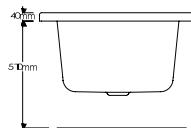

- > Lifetime guarantee
- > Made from the highest quality Lucite acrylic
- > Fully encapsulated baseboards