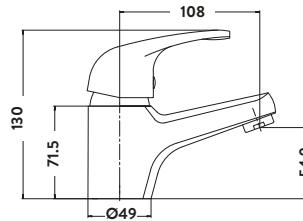

Bath Filler

£66.00

TAP062

Operating Pressure 0.2 Bar