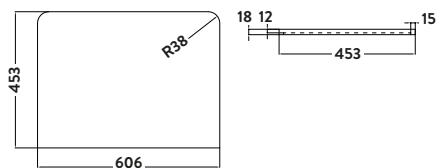

Indigo Blue

600w x 500h x 450d

BELLA-600WALLCAB-INDIGO
600mm Wall Cabinet £525.00

BELLA-COUNTERTOP-600-GWTE
600mm Gloss Top £122.00

Combined £647.00