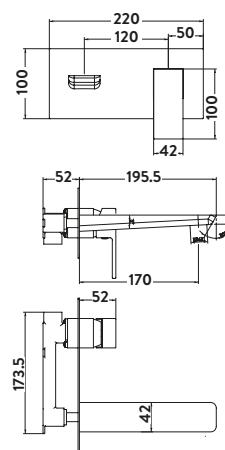

Wall Mounted Bath and Basin Mixers