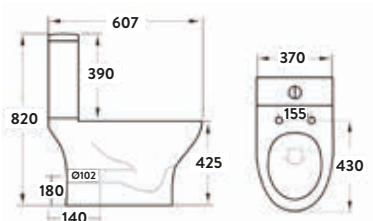

Rimless Open Back Pan & Cistern