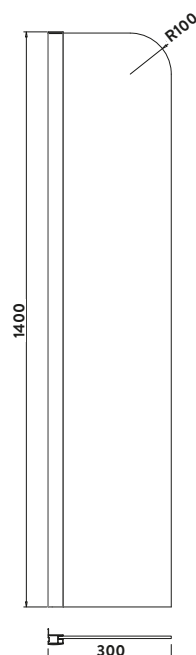

Mono Square Edge 6mm Thick Bath Screen

Mono 6mm Thick Bath Screen
1400 x 800mm

£185.00

LS888B

- > 6mm toughened safety glass
- > 20mm adjustment for easy installation and adjustment
- > Metal top and bottom hinge - not plastic
- > Black profiles with a black water seal