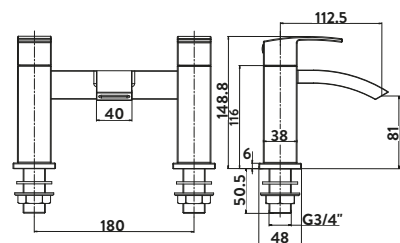

4 Hole Deck Mounted Bath Shower Mixer

£265.00

BLACK254ORB

With diverter
Operating pressure 0.2 bar

Mini Mono Basin Mixer

Mono Basin Mixer

Tall Mono Basin Mixer

Wall Mounted Basin Mixer