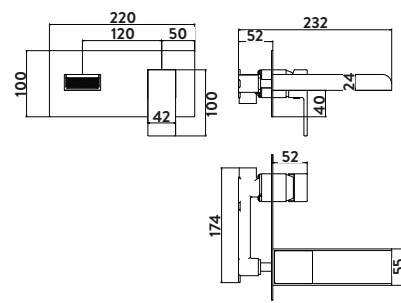

Wall Mounted Basin Mixer