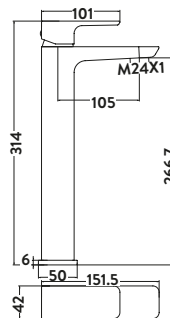

Tall Basin Mixer