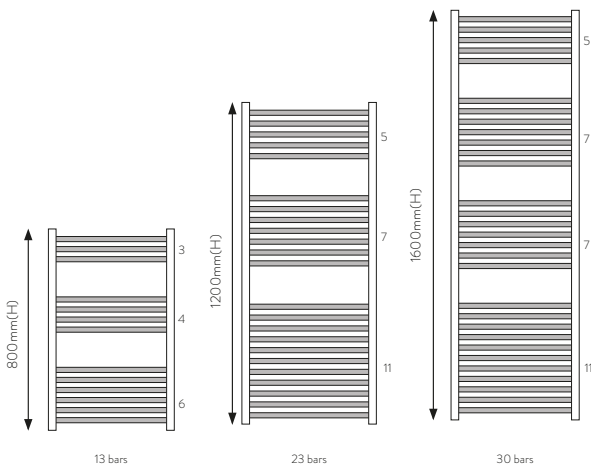

SIMONA LADDER RAILS

- > High quality triple layered chrome finish
- > Low carbon steel construction
- > Compatible for use on all UK heating systems
- > Manufactured to provide maximum heat output
- > Our BTU calculations use the British standard of Delta T60c

Size	Code	BTU/hr	Bar Diameter	Pipe Centres	Price
500 x 800	DESRAD001	748	20	470	£227.00
500 x 1200	DESRAD002	1265	20	470	£268.00
500 x 1600	DESRAD003	1660	20	470	£318.00