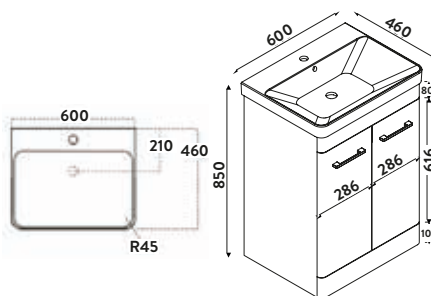

Rossini Floorstanding 600 Vanity Unit