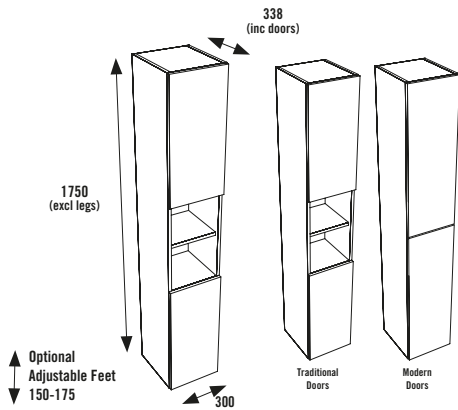

300 TOWER UNIT

Option to install Floor Standing or Wall Hung

**CARCASS
OPTIONS**

- Oak
  TDH3 - 01
- Dark Grey
  TDH3 - 02
- White
  TDH3 - 03

TRADITIONAL DOORS

- Painted Oak Dark Grey
  TNH3 - PODGT
- Painted Oak Mussel
  TNH3 - POMT
- Supermatt Stone Grey
  TNH3 - STOT
- Supermatt Indigo
  TNH3 - INDT

**MODERN
DOORS**

- Gloss White
  TNH3 - GLWS
- Gloss Light Grey
  TNH3 - GLGS
- Matt Grey
  TNH3 - MDGS
- Avola Grey
  TNH3 - GAVS
- Sonoma Oak
  TNH3 - SONS
- Sonoma Oak
  TNH3 - STOS

Please state both carcass and door codes when ordering	Total £603.00	Carcass £378.00	Door Pack £225.00