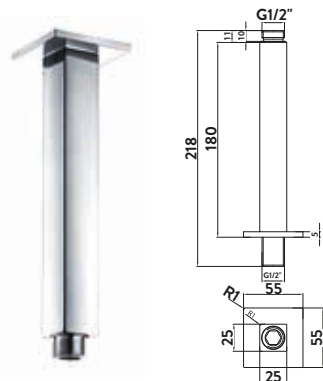

Square Ceiling Mounted Wall Arm

£71.00

CEILINGARM001