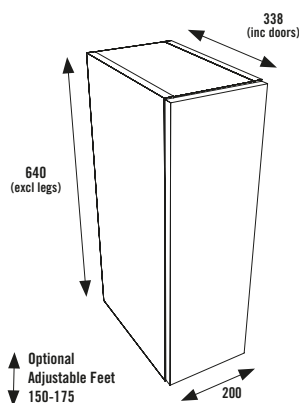

200 1 DOOR UNIT

Option to install Floor Standing or Wall Hung

CARCASS OPTIONS

Oak

Dark Grey

White

TRADITIONAL DOORS

Painted Oak Dark Grey

Painted Oak Mussel

Supermatt Stone Grey

Supermatt Indigo

MODERN DOORS

Gloss White

Gloss Light Grey

Matt Grey

Avola Grey

Sonoma Oak

Supermatt Stone Grey

Please state both carcass and door codes when ordering

Total £279.00

Carcass
£202.00

Door Pack
£77.00