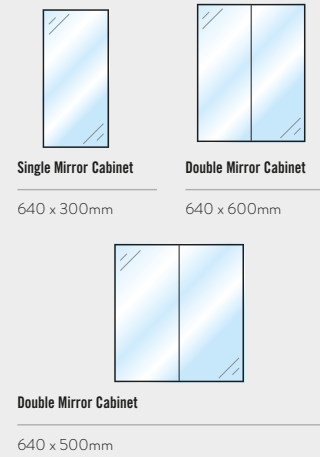

All mirror cabinets are 195mm(d) (excluding door depth) 218mm (Including door)

STANDARD UNIT OPTION

All standard cabinets are 800mm(h) x 320mm (d) (excluding door depth) 338mm (Including door) with the exception of the Tower Unit which is 1910mm (h).