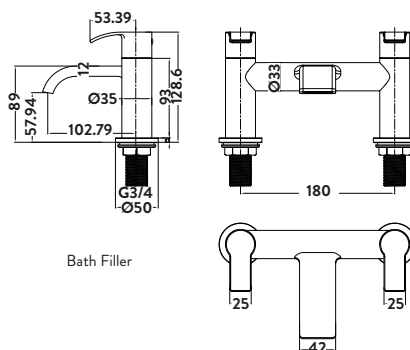

TAP043L

Provided with shower kit and wall bracket
Operating Pressure 0.5 Bar

Mono Basin Mixer

Bath Filler

Bath Shower Mixer

MIAMI

Mono Basin Mixer

£164.00