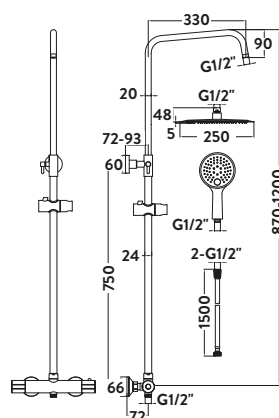

MESSI Round Cool Touch Rigid Riser Shower

£303.00

Code SHOWER009

With adjustable rigid riser

Operating Pressure

0.5 Bar

- > 250mm ultra thin solid metal fixed shower head
- > Rubber easy clean soft rubber nozzles on main shower head and handset
- > Telescopic riser rail - **adjustable after installation**
- > Fully thermostatic valve - **cool touch**
- > Brass thermostatic cartridge
- > Multi-function shower handset with height adjustable holder