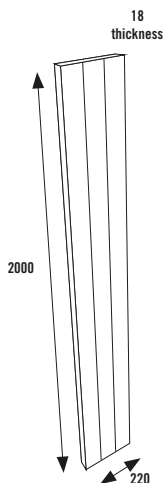

Avola Grey

Sonoma Oak

Supermatt Stone Grey

Price
£215.00

Price
£215.00

PLEASE BE AWARE CUTTING OF END PANELS AND PLINTHS MAY BE REQUIRED WHEN FITTING

SLIMLINE TALL END PANEL

TRADITIONAL PANELS