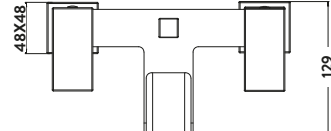

Bath Shower Mixer