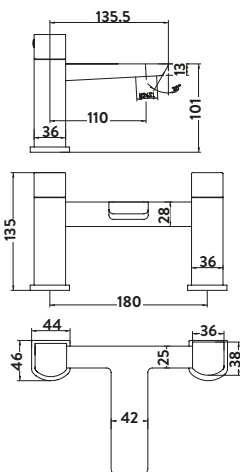

Freestanding Bath Shower Mixer

£587.00

TAP240

Operating Pressure 0.5 Bar

Bath Filler