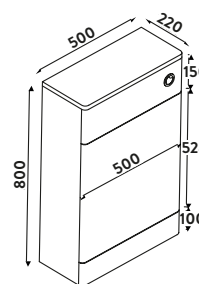

Rossini Back to Wall Unit