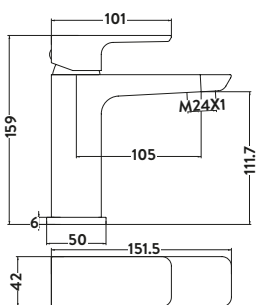

Mono Basin Mixer