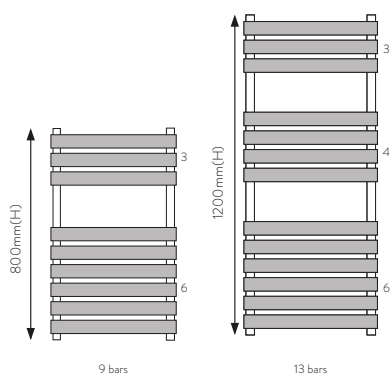

- > High quality triple layered chrome finish
- > Low carbon steel construction
- > Compatible for use on all UK heating systems
- > Manufactured to provide maximum heat output
- > Our BTU calculations use the British standard of Delta T60c

Size	Code	BTU/hr	Bar Diameter	Pipe Centres	Price
500 x 800	DESRAD004	818	25 x 50	454	£309.00
500 x 1200	DESRAD005	1193	25 x 50	454	£367.00