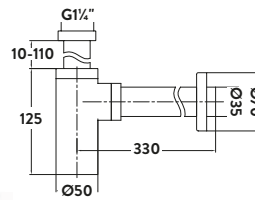

BT04

Minimalist Bottle Trap £62.00

BT02

Black Minimalist Bottle Trap £66.00

BLACK096

Square Bottle Trap £82.00

BT03

Black Square Bottle Trap £88.00