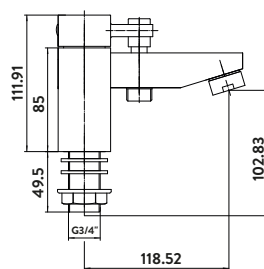

TAP012

Includes shower kit and wall bracket
Operating Pressure 0.5 Bar

Mini Mono Basin Mixer

Mono Basin Mixer

Basin Taps

Bath Filler

Bath Shower Mixer

KROSS