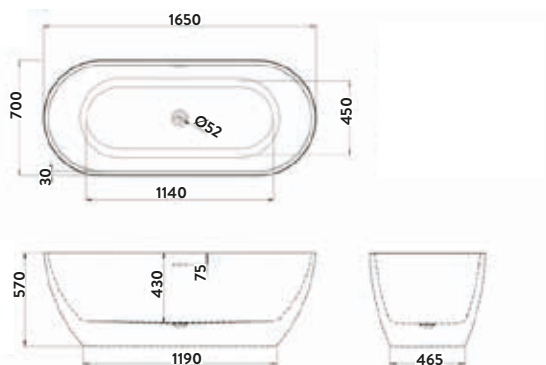

BATH-FORM

(Price includes white overflow and waste)