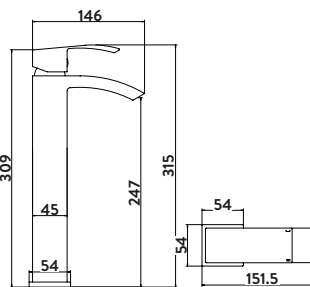

4 Hole Deck Mounted Bath Shower Mixer

£265.00

BLACK254ORB

With diverter
Operating pressure 0.2 bar

Mini Mono Basin Mixer

Mono Basin Mixer

Tall Mono Basin Mixer

Wall Mounted Basin Mixer