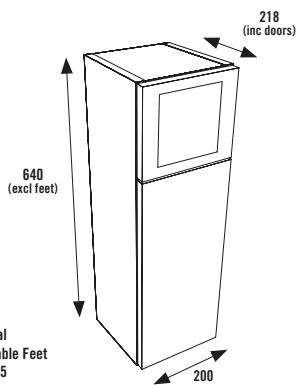

200 SLIM TOILET ROLL CABINET

Option to install Floor Standing or Wall Hung

CARCASS OPTIONS

Oak

Dark Grey

White

TRADITIONAL DOORS

Painted Oak Dark Grey

Painted Oak Mussel

Supermatt Stone Grey

Supermatt Indigo

MODERN DOORS

Gloss White

Gloss Light Grey

Matt Grey

Avola Grey

Sonoma Oak

Supermatt Stone Grey

Please state both carcass and door codes when ordering

Total £306.00

Carcass
£205.00

Door Pack
£101.00