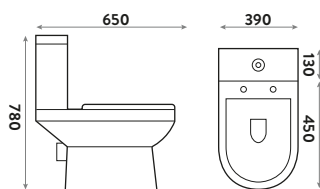

Open Back Pan & Cistern