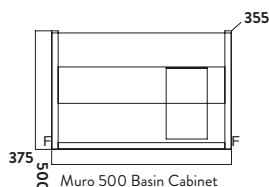

Muro 500 Basin Cabinet