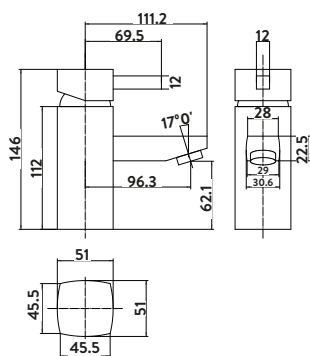

TAP012

Includes shower kit and wall bracket
Operating Pressure 0.5 Bar

Mini Mono Basin Mixer

Mono Basin Mixer

Basin Taps

Bath Filler

Bath Shower Mixer

KROSS