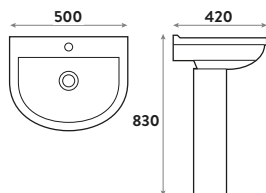

Basin & Pedestal