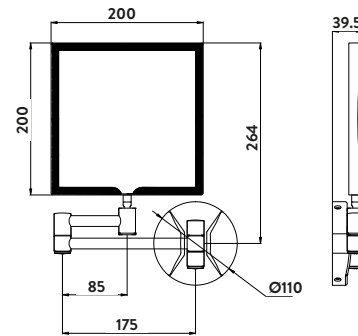

**Square LED Make-Up Mirror
Wall Mounted**

£330.00

MIRRO06RECMUP

- > 3x magnification on one side
- > 1x magnification on other side
- > LED illumination on each side
- > 200x200mm mirror size
- > Extends 250mm from the wall
- > The mirror automatically illuminates when pulled away from the base and turns off when the mirror is folded back into place