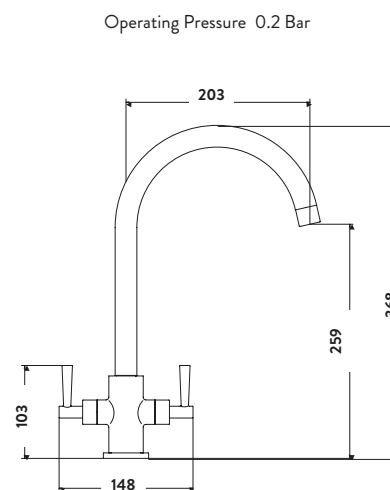

KINGSTON

£120.00

KT12

£130.00

NICK12

MARLO

£125.00

KT14L

£141.00

NICK14