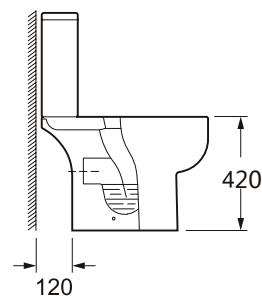

WC Pan Including Cistern