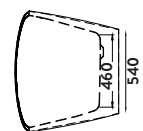

ARUBA

Aruba

Gloss White 1700 x 800

£1,850.00

BATH-ARUBA

(Price includes white overflow and waste)

- > Smooth flowing curves are created using two Lucite acrylic sheets that are carefully bonded together using a highly skilled technique.
- > Fully encapsulated baseboards and adjustable feet provide a stable and secure base, even on uneven floors.
- > For use with freestanding taps only