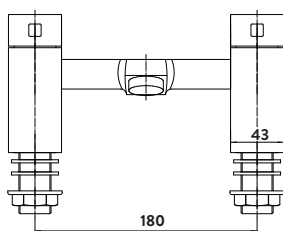

TAP012

Includes shower kit and wall bracket
Operating Pressure 0.5 Bar

Mini Mono Basin Mixer

Mono Basin Mixer

Basin Taps

Bath Filler

Bath Shower Mixer

KROSS