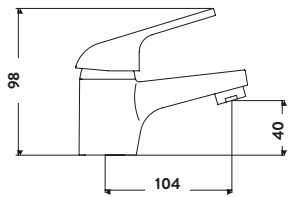

Mono Basin Mixer with Push Waste 40mm

£45.00

TAP064

Operating Pressure 0.2 Bar