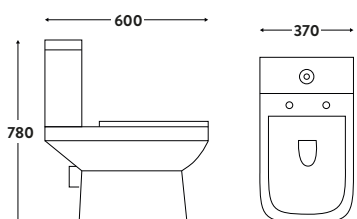

WC Pan including Cistern