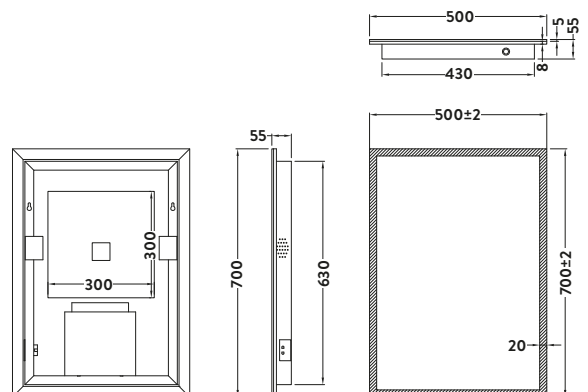

Mosca LED Mirror with Demister Pad and Shaver Socket and Bluetooth™ 500x700mm

£588.000

MIRROR004USB

MONO MIRRORS

Mono Black Soft Square Mirror With Shelf

500 x 900mm

£263.00

REFLECTION002