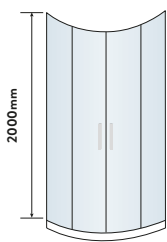

Size	Width mm	Opening Size (A)	Price Inc VAT	Code
1200 x 800	1165 - 1190mm 765 - 790mm	410mm	£850.00	SCUDFRAMELESS-128QD
1200 x 900	1165 - 1190mm 865 - 890mm	465 mm	£875.00	SCUDFRAMELESS-129QD

S8 WETROOMS