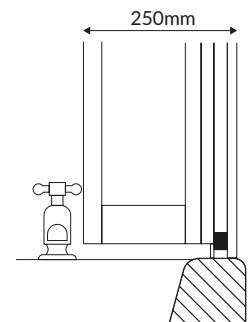

5 Panel screen in the folded away and stored position.