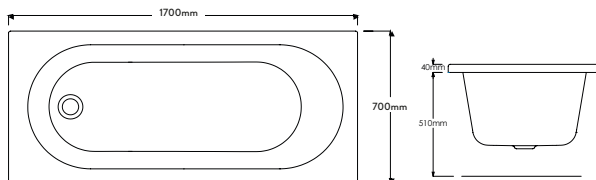

Single Ended 1700 x 700