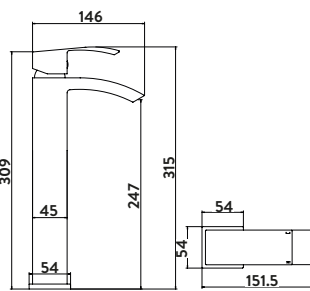

Tall Mono Basin Mixer