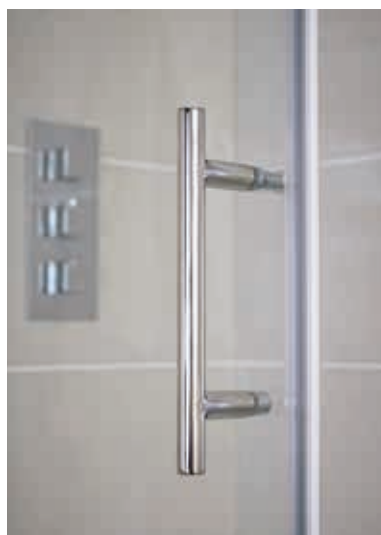

S6 ENCLOSURES

SLIDING DOOR

- > Up to 6mm thick toughened safety glass
- > 1850mm tall
- > Universal design for left or right hand openings
- > Acqua shield glass treatment
- > Lifetime guarantee
- > Smooth sliding action
- > Large adjustment for out of true walls and easy installation

SLIDING DOOR

Size	Width mm	Opening Size (A)	Price Inc VAT	Code
1000	950 - 990mm	390mm	£357.00	S6-GLASS013
1100	1050 - 1090mm	430 mm	£367.00	S6-GLASS014
1200	1150 - 1190mm	490 mm	£372.00	S6-GLASS015
1400	1350 - 1390mm	580mm	£408.00	S6-GLASS016
1500	1450 - 1490mm	585mm	£480.00	S6-GLASS031
1600	1550 - 1590mm	585mm	£499.00	S6-GLASS032
1700	1650 - 1690mm	585mm	£525.00	S6-GLASS033

SIDE PANEL

Size	Width mm	Price Inc VAT	Code
700	670 - 690mm	£200.00	S6-GLASS025
760	730 - 750mm	£210.00	S6-GLASS026
800	770 - 790mm	£230.00	S6-GLASS027
900	870 - 890mm	£245.00	S6-GLASS028
1000	970 - 990mm	£265.00	S6-GLASS029

EXTENSION PROFILE

Adds 20mm per profile

Price Inc VAT

£80.00 SCUDEXT