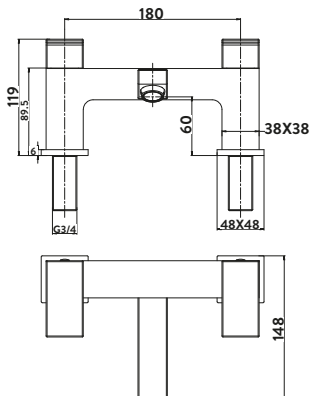

TAP143
 Provided with shower kit and wall bracket
 Operating Pressure 0.5 Bar

Bath Shower Mixer

Freestanding Bath Shower Mixer £610.00

TAP082
 Operating Pressure 0.5 Bar

Freestanding Bath Shower Mixer

Bath Filler