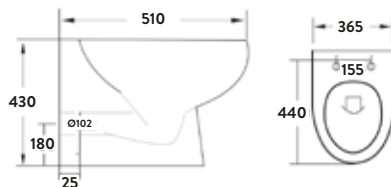

Belini Rimless Back to Wall Pan