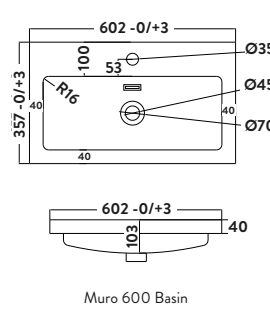

BASIN OVERFLOW COVER
COLOUR OPTIONS AVAILABLE

Page 360