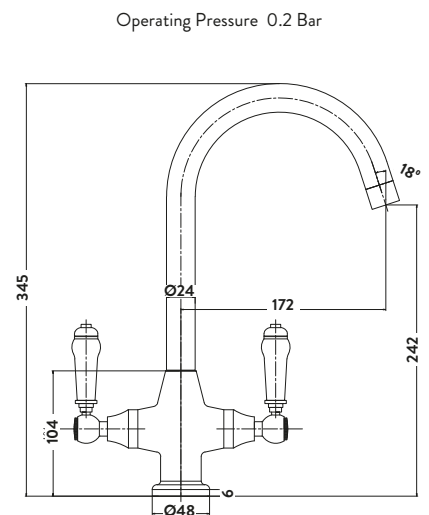

KITCHEN TAPS

FLUSSO

KT39

NICK39

HARROGATE

KT13

NICK13