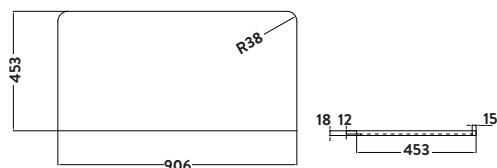

Combined £725.00

Matt Grey

900w x 450h x 450d

BELLA-900WALLCAB-MATTGREY
900mm Wall Cabinet £560.00

BELLA-COUNTERTOP-900-GWTE
900mm Gloss Top £165.00

Combined £725.00

Indigo Blue

900w x 450h x 450d