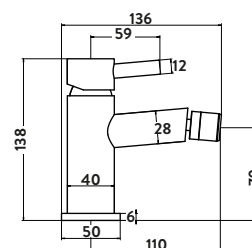

Bidet Mixer