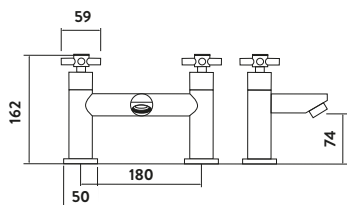

Bath Filler