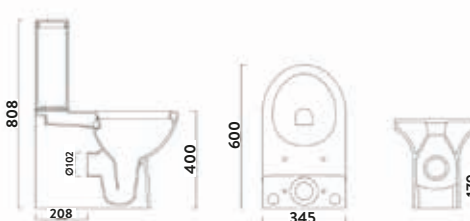

Revive 550 Basin & Pedestal

547w x 820h x 406d

REVIVE-550BASIN	550 Basin	£109.00
REVIVE-FULLPEDESTAL	Pedestal	£75.00
Combined		£184.00

Revive 460 Basin & Pedestal

463w x 805h x 400d

REVIVE-460BASIN	460 Basin	£85.00
REVIVE-FULLPEDESTAL	Pedestal	£75.00
Combined		£160.00

RIMLESS

Revive Rimless Open Back Pan, Including Cistern & Seat

346w x 808h x 610d

REVIVE-WC-OPENBACK	Pan & Cistern	£299.00
REVIVE-SEAT	Seat	£70.00
Combined		£369.00

RIMLESS

Revive Rimless Closed Back Pan, Including Cistern & Seat

345w x 808h x 600d

REVIVE-WC-CLOSEDBACK	Pan & Cistern	£415.00
REVIVE-SEAT	Seat	£70.00
Combined		£485.00

BASIN OVERFLOW COVER
COLOUR OPTIONS AVAILABLE

Page 360