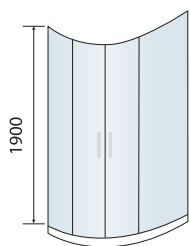

S8 ENCLOSURES

OFFSET DOUBLE DOOR QUADRANT

- > Up to 8mm thick toughened safety glass
- > 1900mm tall
- > Universal design for left or right hand openings
- > Concealed fixings
- > Acqua shield glass treatment
- > Lifetime guarantee
- > Smooth sliding action
- > Soft open buffers
- > Large adjustment for out of true walls and easy installation
- > 550mm radius

Size	Width mm	Opening Size (A)	Price Inc VAT	Code
900 x 760	870 - 890mm 730 - 750mm	435mm	£710.00	SCUD9X76Q
1000 x 800	970 - 990mm 770 - 790mm	475 mm	£780.00	SCUD10X8Q
1200 x 800	1170 - 1190mm 770 - 790mm	475 mm	£800.00	SCUD12X8Q
1200 x 900	1170 - 1190mm 870 - 890mm	520 mm	£825.00	SCUD12X9Q