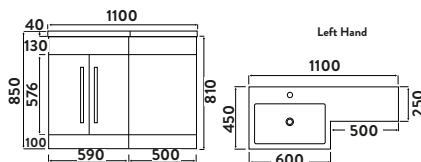

Optional Lili Handle Matt Black

L-HANDLE-BLACK	£22.00 (each)