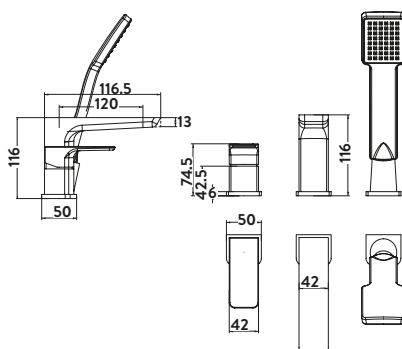

3 Hole Bath Mixer