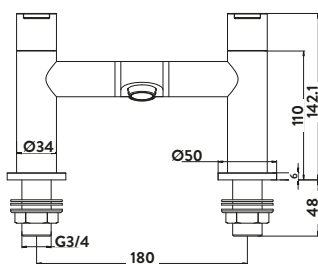

Bath Filler