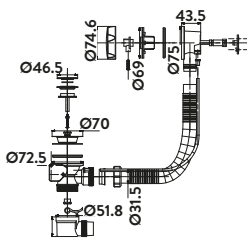

£28.00

With sprung **EasyClean** waste and overflow

WASTE90

£60.00

With sprung waste and overflow

WA98

Bath Pop-Up

£29.00

Waste and overflow

BW001

Black Pop-Up

£55.00

Waste and overflow

BLACKBW001

£58.00

Waste and overflow

BRASSBW001