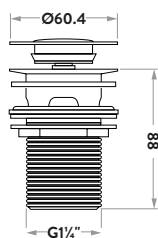

£22.00

With sprung **EasyClean** waste

WASTE88

Round Dome Slotted Sprung Basin Waste

£17.00

WASTE92

Round Dome Slotted Sprung Basin Waste

£14.00