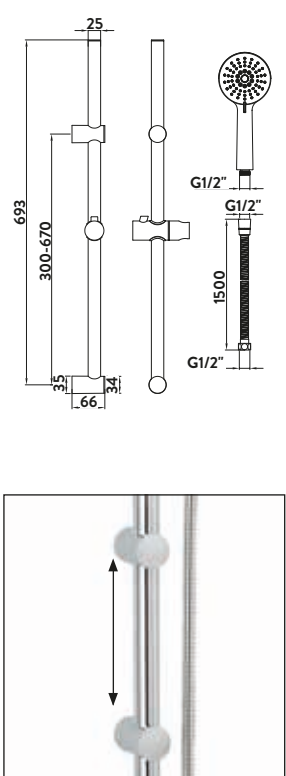

Fully adjustable lower bracket, ideal for new or replacement installations

Traditional Riser Rail Kit

£161.00

RISERKIT003

Middleton Slide Rail Kit

£63.00

RISERKIT005

Adjustable mounting brackets