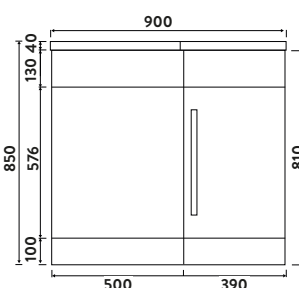

Left Hand

(please state left or right hand when ordering)

Right Hand

LILI 1100

- > 18mm solid carcass
- > Soft close doors / drawers
- > 1 tap hole option only
- > Polymarble basin
- > All units apart from White Gloss made in UK