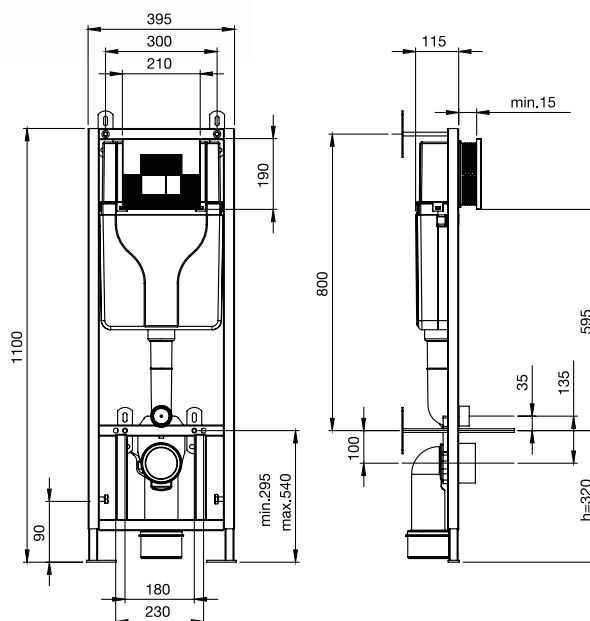

Round Polished Chrome Push Button

£25.00

PUSH001

- > Only use with CISTERN001

WC Frame & Cistern with Chrome Flush Plate

£275.00

WCFRAME-1100

- > 3 and 6 litre flushing option
- > Adjustable height
- > Silent filling
- > Galvanized steel
- > 3-7 Bar operating pressure
- > Weight limit 400Kg
- > Overall height adjustment 1100 - 1345mm