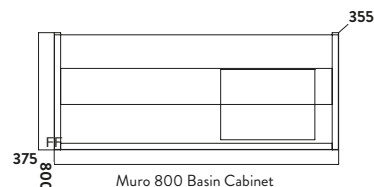

BLACK-800HANDLE
800mm Black Handle £54.00

Combined £734.00

Muro 500 Basin Cabinet

Muro 600 Basin Cabinet

Muro 800 Basin Cabinet

MURO

Muro 1200 Basin Cabinet
Gloss White

1200w x 375h x 355d