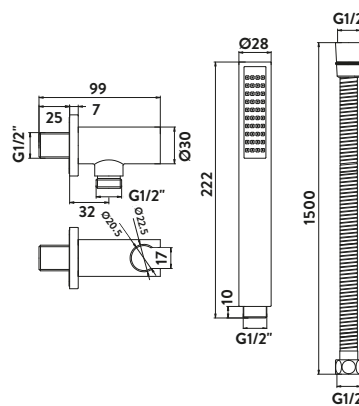

£64.00

OUTHOLDER001

Black Square Shower Outlet, Hose & Head

£64.00

BLACK019ORB

£56.00

OUTHOLDER002

Black Round Shower Outlet, Hose & Head

£56.00

BLACK018ORB

£22.00

HOSE001

Smooth Shower Hose 1.5 Metre Matt Black

£28.00

BLACK020

£45.00

OUT001

Black Square Outlet Elbow

£45.00

BLACK004ORB

Round Outlet Elbow

£27.00

OUT002

Black Round Outlet Elbow

£35.00

BLACK011ORB

£30.00

OUT003