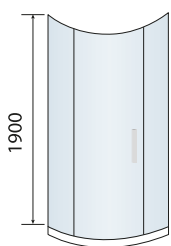

S8 ENCLOSURES

SINGLE DOOR QUADRANT

- > Up to 8mm thick toughened safety glass
- > 1900mm tall
- > Universal design for left or right hand openings
- > Concealed fixings
- > Acqua shield glass treatment
- > Lifetime guarantee
- > Smooth sliding action
- > Soft open buffers
- > Large adjustment for out of true walls and easy installation
- > 550mm radius

Size	Width mm	Opening Size (A)	Price Inc VAT	Code
800	770 - 790mm	415mm	£680.00	SCUD8SDQ
900	870 - 890mm	450 mm	£695.00	SCUD9SDQ