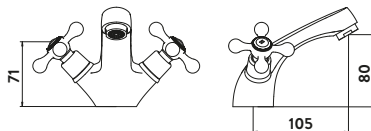

Mono Basin Mixer