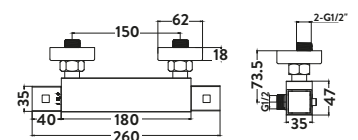

EXPOSED BAR VALVES

Round Exposed Valve

£129.00

BARVALVE002

Operating Pressure 0.5Bar

Square Exposed Valve

£129.00

BARVALVE001

£297.00

TRADVALVE-BTM

Operating Pressure 0.5 Bar

£145.00

BARVALVE005

Cool Touch

Operating Pressure 0.5 Bar

£145.00

BARVALVE006

Cool Touch

Operating Pressure 0.5 Bar

£168.00

BARVALVEBLK001ORB

Cool Touch

Operating Pressure 0.5 Bar

£168.00

BARVALVEBLK002ORB

Cool Touch

Operating Pressure 0.5 Bar