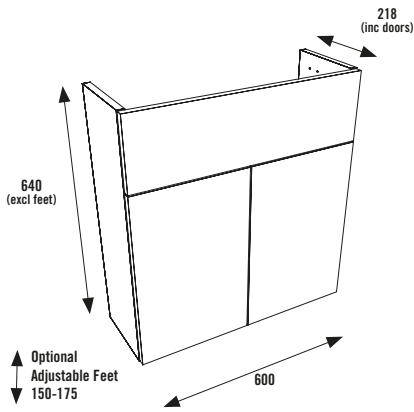

SLIM DEPTH UNITS

600 SLIM BASIN UNIT

Option to install Floor Standing or Wall Hung

CARCASS OPTIONS

Oak

Dark Grey

White

TRADITIONAL DOORS

Painted Oak Dark Grey

Painted Oak Mussel

Supermatt Stone Grey

Supermatt Indigo

MODERN DOORS

Gloss White

Gloss Light Grey

Matt Grey

Avola Grey

Sonoma Oak

Supermatt Stone Grey

Please state both carcass and door codes when ordering

Total £376.00

Carcass
£222.00

Door Pack
£154.00