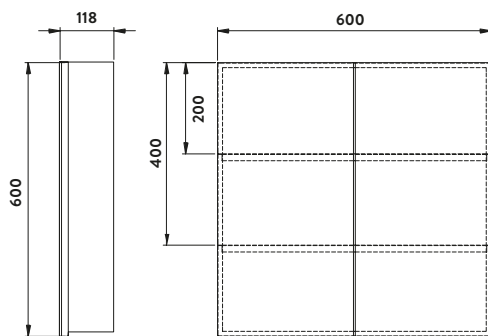

Double Door Stainless Steel Cabinet

£193.00

SSCB02