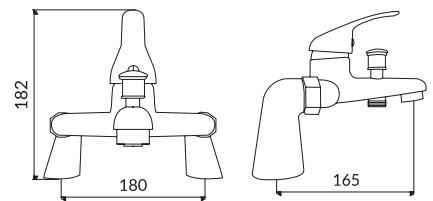

Bath Shower Mixer with Shower Kit and Wall Bracket

£78.00

TAP063

Operating Pressure 0.5 Bar

Douche Handset, Flexi and Holder

£32.00

DOUCHE001

Douche Handset, Flexi, Holder and Outlet Elbow