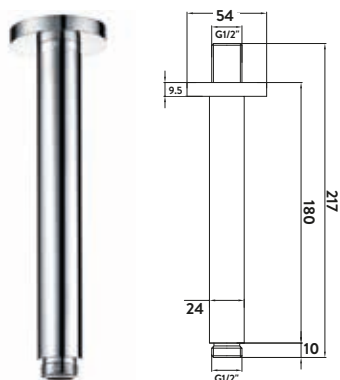

Round Ceiling Mounted Wall Arm

£54.00

CEILINGARM002