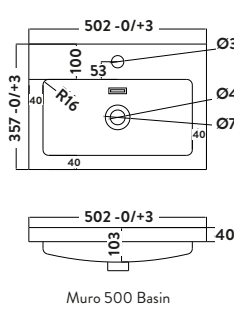

BASIN OVERFLOW COVER
COLOUR OPTIONS AVAILABLE

Page 360