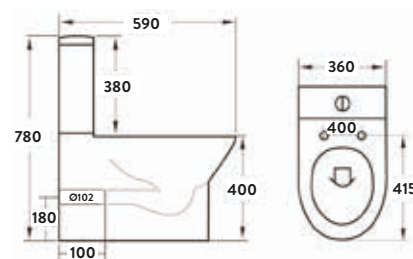

Semi Recessed Basin

Slim Heavy Weight Seat

Rimless Closed Back Pan & Cistern

BASIN OVERFLOW COVER
 COLOUR OPTIONS AVAILABLE
 Page 360

PORTO

**Porto Open Back Pan
Including Cistern & Wrap Over Seat**

370w x 780h x 600d
Roughing-In 120mm
Side Clearance 100mm