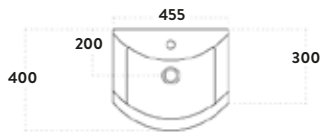

Lanza 450 Floor Cabinet