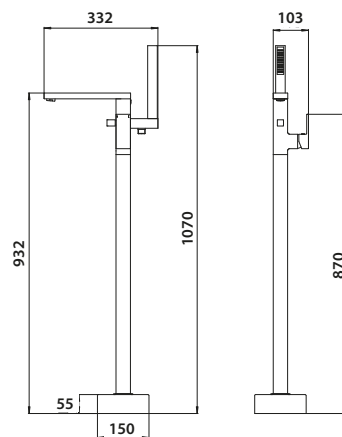

TAP143
 Provided with shower kit and wall bracket
 Operating Pressure 0.5 Bar

Bath Shower Mixer

Freestanding Bath Shower Mixer £610.00

TAP082
 Operating Pressure 0.5 Bar

Freestanding Bath Shower Mixer

Bath Filler