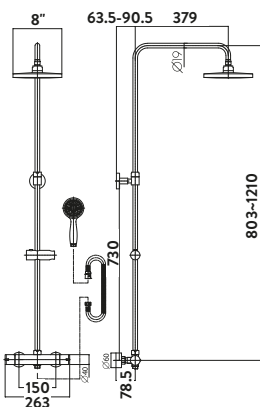

Black Round Rigid Riser Shower

£350.00

Code **BLACK010ORB**

With adjustable rigid riser

Operating Pressure

0.5 Bar

- > 200mm ultra thin solid metal fixed shower head
- > Rubber easy clean soft rubber nozzles on main shower head and handset
- > Telescopic riser rail - **adjustable after installation**
- > Fully thermostatic valve
- > Brass thermostatic cartridge
- > Multi-function shower handset with height adjustable holder