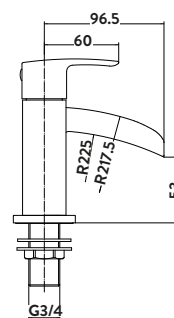

TAP071L
Provided with Push Waste
Operating Pressure 0.2 Bar

TAP072L
Operating Pressure 0.5 Bar

TAP073L
Provided with Shower Kit & Wall Bracket
Operating Pressure 0.5 Bar

Bath Shower Mixer