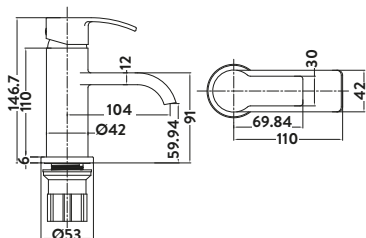

TAP043L

Provided with shower kit and wall bracket
Operating Pressure 0.5 Bar

Mono Basin Mixer

Bath Filler

Bath Shower Mixer

MIAMI

Mono Basin Mixer

£164.00