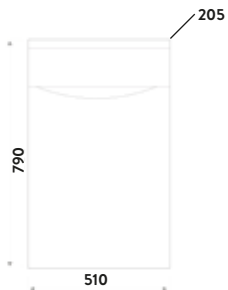

BELLA 500 WC UNIT

High Gloss White

510w x 790h x 205d

PAINT-BELLA-500WCUNIT-GWTE
£299.00