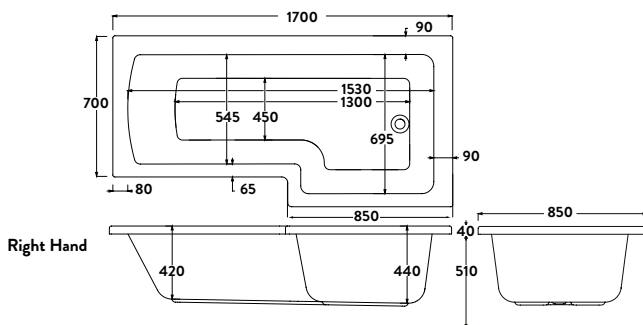

L SHAPE SHOWER BATH

A Dark Edge

BLACKSCREEN003 £210.00
> 6mm toughened safety glass

SPARE-BLACKSEAL02 £10.00

Code	Size	Price
SHOWERBATH004	L Shape Left 1700 x 850	£420.00
SHOWERBATH005	L Shape Right 1700 x 850	£420.00
SHOWERBATH006	L Shape Front Panel	£117.00
SHOWERBATH007	End Panel	£40.00
SCREEN003	L Shape Bath Screen	£200.00

- > Lifetime guarantee
- > Made from the highest quality Lucite acrylic
- > Fully encapsulated baseboards
- > 6mm toughened safety glass bathscreens