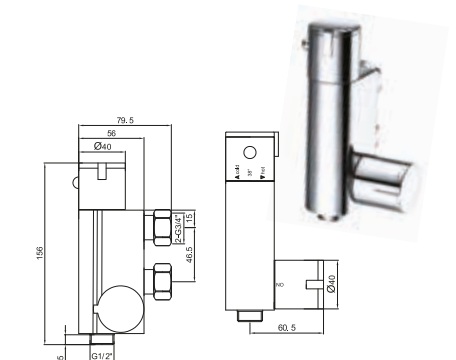

Thermostatic Vertical Valve for Douche

£118.00

DOUCHE003