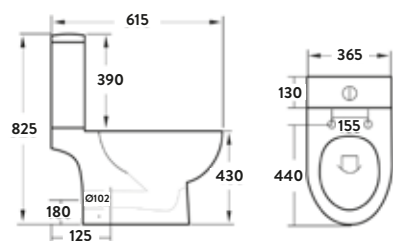

Belini Rimless Open Back Pan & Cistern