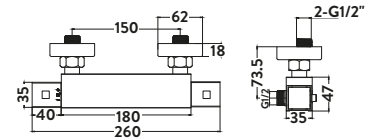

£145.00

BARVALVE006

Cool Touch

Operating Pressure 0.5 Bar

Round Exposed Thermostatic Valve Matt Black