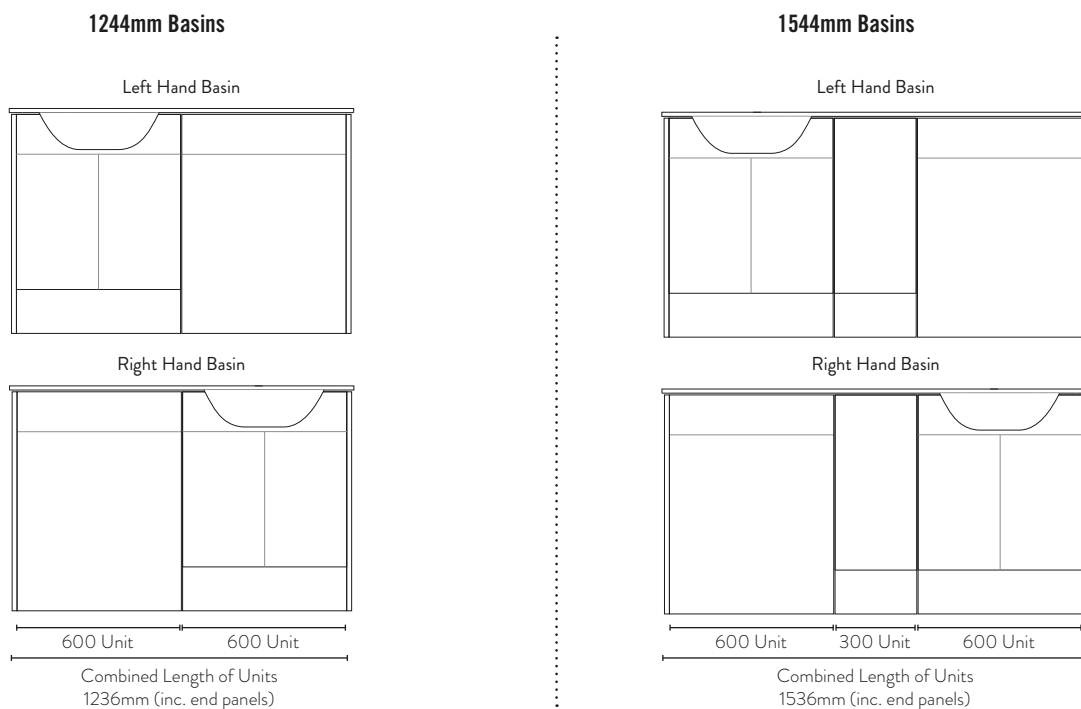

TYPICAL UNIT LAYOUTS FOR INTEGRATED BASINS (Suitable for use with 600 Basin and WC Units only)

End panels cannot be used between units to create framed look when using integrated basins