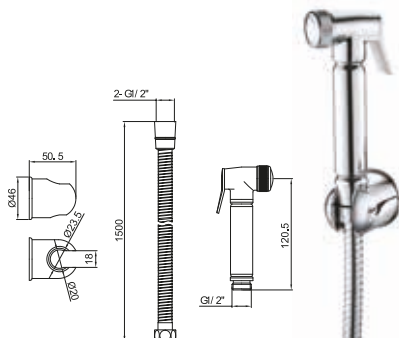

Bath Shower Mixer with Shower Kit and Wall Bracket

£78.00

TAP063

Operating Pressure 0.5 Bar

Douche Handset, Flexi and Holder

£32.00

DOUCHE001

Douche Handset, Flexi, Holder and Outlet Elbow