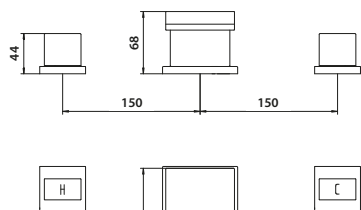

3 Hole Bath Filler