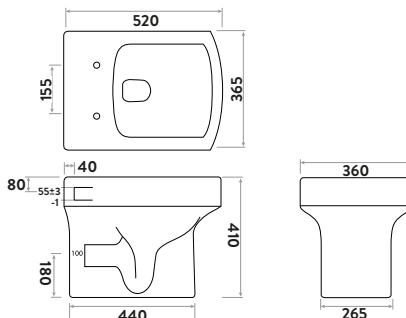

Semi Pedestal

Back to Wall Toilet

Basin & Pedestal

MIDDLETON

Middleton Rimless Open Back Pan, Including Cistern & Soft Close Seat

360w x 780h x 590d
 Roughing-In 212mm
 Side Clearance 115mm

MIDDLETON-OPENPAN	Open Back Pan	£215.00
MIDDLETON-CISTERN	Cistern inc Fittings	£92.00
999-SEAT-SLIM	Soft Close Seat	£57.00
Combined		£364.00