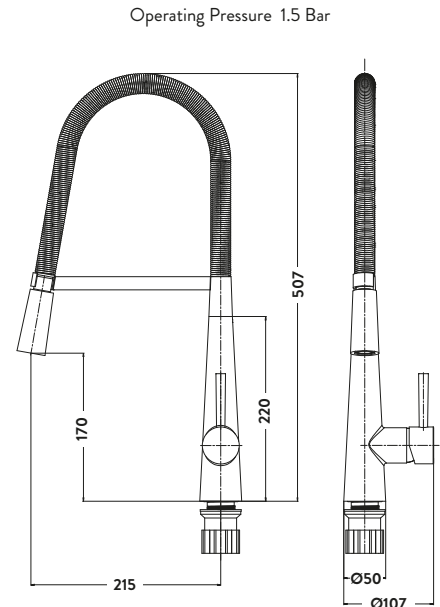

KITCHEN TAPS

FLUSSO

KT39

NICK39

HARROGATE

KT13

NICK13