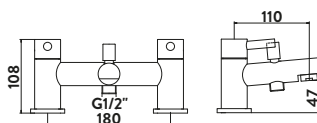

Bath Shower Mixer