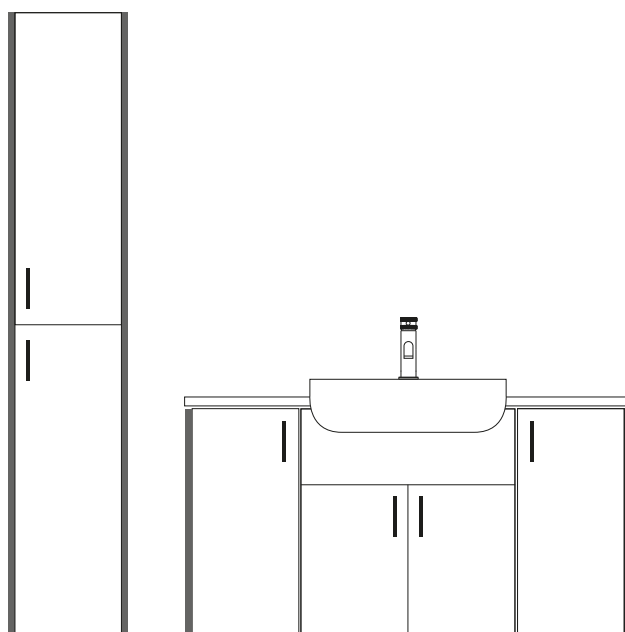

MODERN FITTED FURNITURE

 **18MM THICK**
DOORS & CARCASS

Sonoma Oak

PRODUCTS IN THIS COMBINATION

Fitted Furniture Units

- 300 1 Door Unit x2
- 600 Basin Unit

Basin and Worktop

- Middleton Semi Recessed Basin
- Pure White Solid Worktop
1264 x 350 (cut to size)