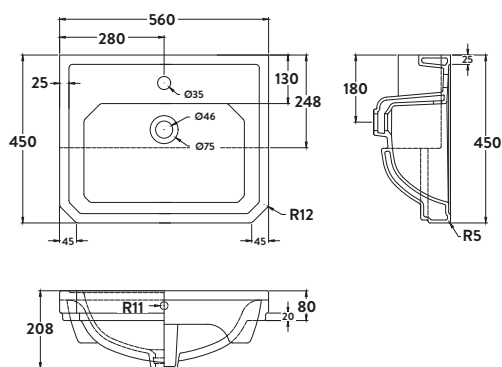

Traditional Back to Wall Pan

360w x 415h x 520d

TRAD-BTW-PAN	Back to Wall Pan	£260.00
TRADSEAT	Seat	£180.00
Combined		£440.00

BASIN OVERFLOW COVER
COLOUR OPTIONS AVAILABLE

Page 360

Semi Recessed Basin

Back to Wall Pan