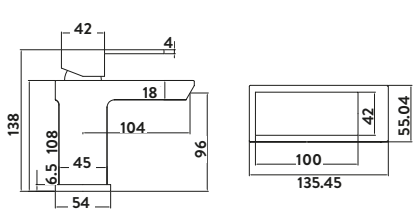

Mono Basin Mixer