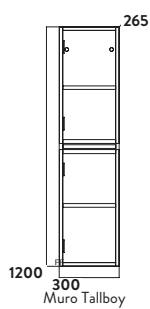

BASIN OVERFLOW COVER
COLOUR OPTIONS AVAILABLE

Page 360