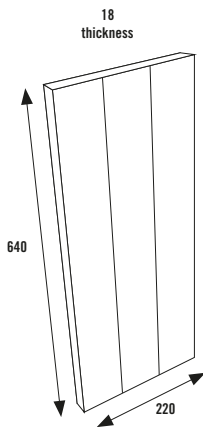

WALL END PANEL

TRADITIONAL PANELS

Painted Oak Dark Grey

Painted Oak Mussel

Supermatt Stone Grey

Supermatt Indigo