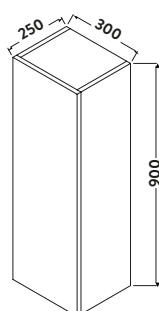

Tall Boy Cabinet