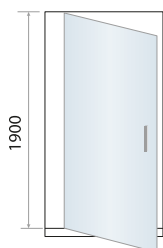

S6 ENCLOSURES

PIVOT DOOR

- > Up to 6mm thick toughened safety glass
- > 1850mm tall
- > Universal design for left or right hand openings
- > Acqua shield glass treatment
- > Lifetime guarantee
- > Large adjustment for out of true walls and easy installation
- > High quality pivot mechanism

PIVOT DOOR

Size	Width mm	Opening Size (A)	Price Inc VAT	Code
700	650 - 690mm	430mm	£325.00	S6-GLASS017
760	710 - 750mm	490 mm	£335.00	S6-GLASS018
800	750 - 790mm	530 mm	£355.00	S6-GLASS019
900	850 - 890mm	630mm	£375.00	S6-GLASS020

SIDE PANEL

Size	Width mm	Price Inc VAT	Code
700	670 - 690mm	£200.00	S6-GLASS025
760	730 - 750mm	£210.00	S6-GLASS026
800	770 - 790mm	£230.00	S6-GLASS027
900	870 - 890mm	£245.00	S6-GLASS028
1000	970 - 990mm	£265.00	S6-GLASS029

EXTENSION PROFILE

Adds 20mm per profile

Price Inc VAT	Code
£80.00	SCUDEXT