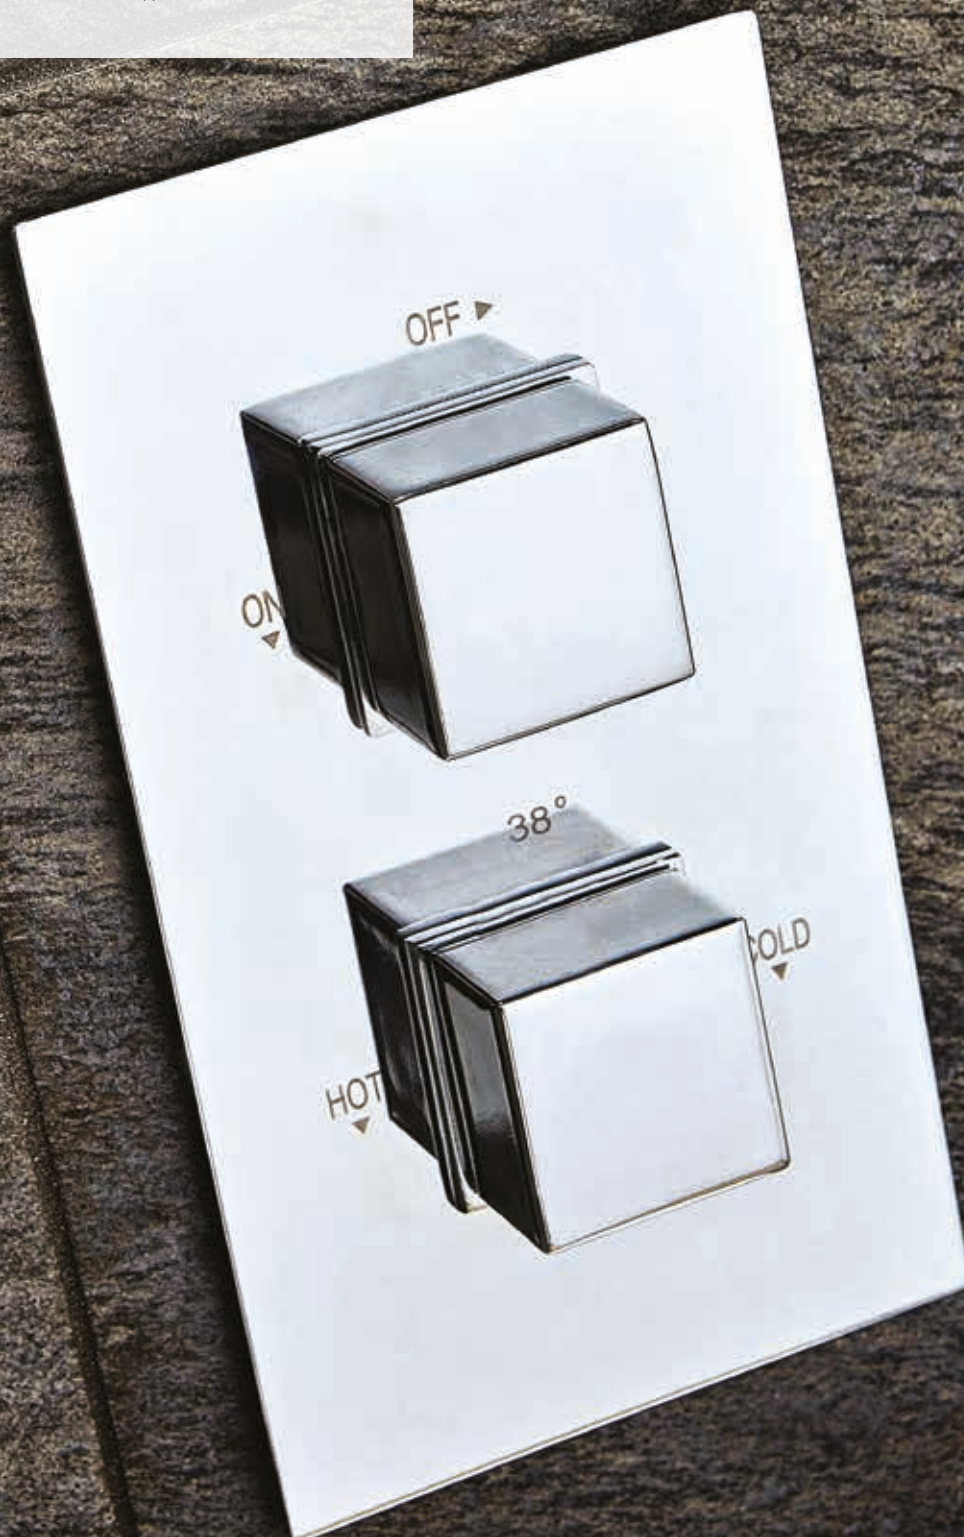

- > Concealed valves for a modern minimal look
- > Recessed for a streamlined appearance
- > Multi control functions
- > Ceramic disc technology for a smooth operation
- > Precise and safe thermostatic control
- > 100% brass construction body and trim set
- > Solid brass face plate
- > Only 75mm depth needed in wall cavity
- > All concealed valves are WRAS approved