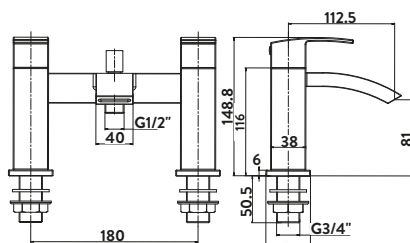

Bath Shower Mixer