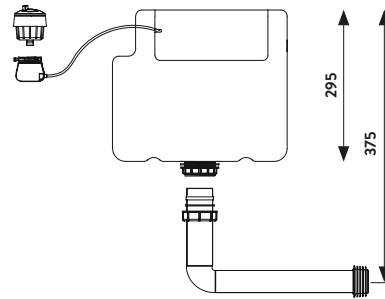

See it in Action

Scan the QR code to see our video demonstrating how the sensor flush works.

Contactless Flush Sensor
£90.00

FLUSH-SENSOR

HYGIENIC SENSOR FLUSH

Dual flush

Wave hand over sensor for half flush
Hold hand over sensor for a full flush

EASY TO FIT / RETRO FIT

The contactless flush sensor valve is a great upgrade for most WCs. Fitting cisterns with a height between 260mm-320mm and a flush button hole of Ø40mm it will complement most cisterns on the market.

- > AG Air gap compliant
- > Top access and front access
- > WRAS approved flush valve
- > Compact design that will fit most furniture
- > 3 and 6 litre flushing option
- > Strong and durable High Density Poly Ethylene (HDPE plastic)
- > Push button can be fitted flush or surface mounted
- > Depth 140mm, Width 340mm