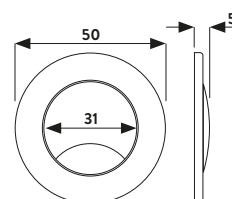

PUSH001

- > Only use with CISTERN001