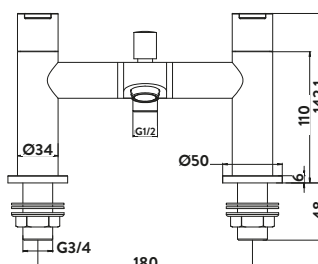

Bath Shower Mixer £180.00

TAP023
 Provided with Shower Kit & Wall Bracket
 Operating Pressure 0.5 Bar

Mono Basin Mixer

Bath Filler

Bath Shower Mixer

FORME

Mini Mono Basin Mixer

£73.00