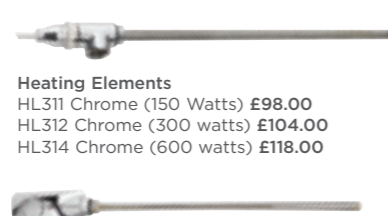

Thermostatic Heating Elements
HL301 Chrome (300 watts) **£297.00**
HL302 Chrome (600 watts) **£320.00**