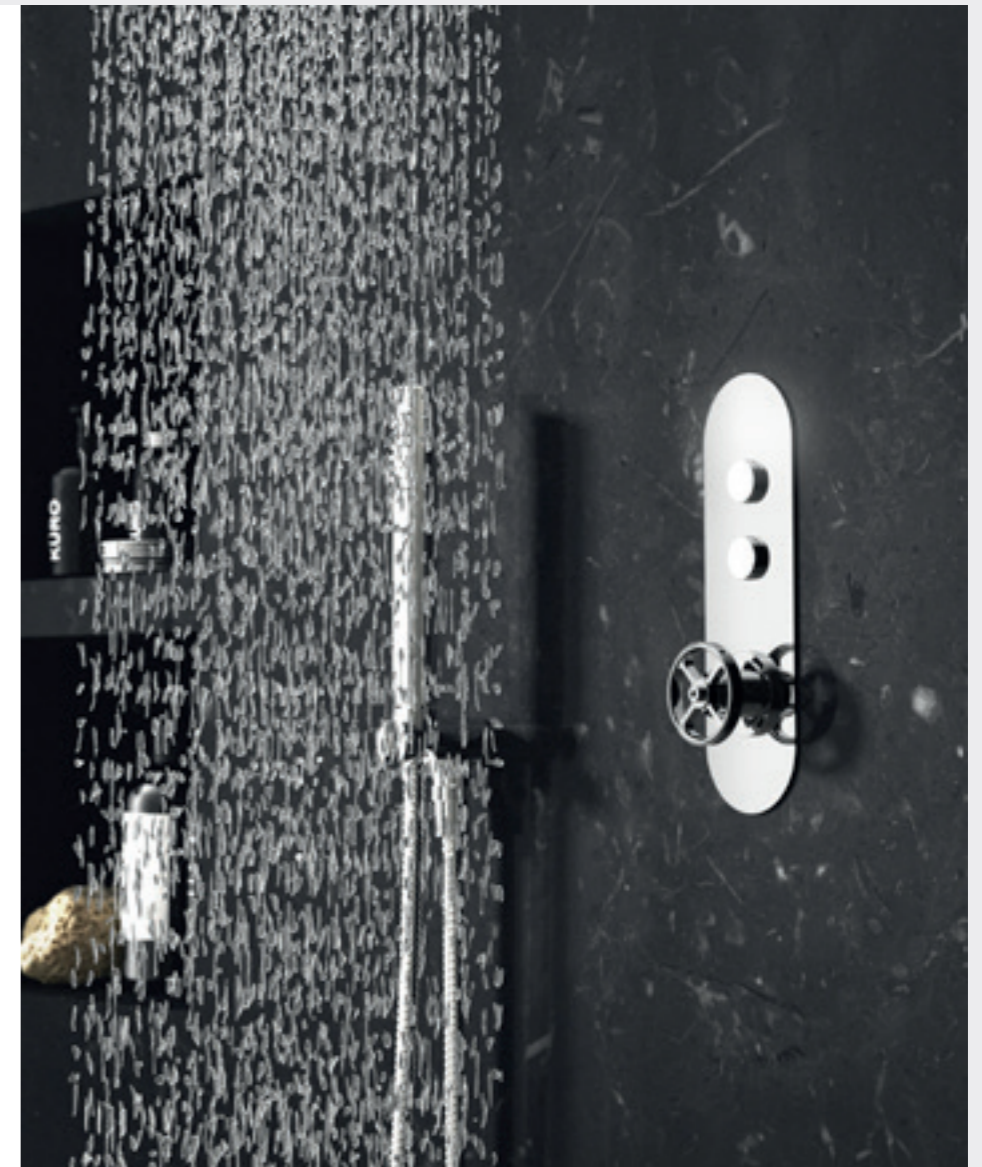

VALQUEST

Look out for the VQ number next to each Valquest product, which are Made in Britain.

VQ20
One Outlet

VQ21
Two Outlet

SHOWER HEADS, ARMS, KITS & ACCESSORIES

Pages 142–147

4 Tap Hole Bath Shower Mixer
With swivel spout, shower kit and hose retainer
TEX334S £388.00 HP1