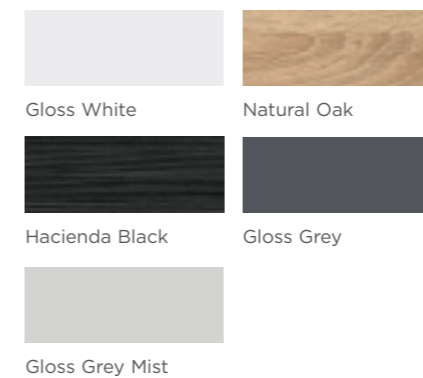

- 1350mm Mirror Cabinet**
H715 x W1347 x D184mm
3 Door
- QUA009 **£586.00**
 - QUA012 **£587.00**
 - QUA011 **£587.00**
 - QUA010 **£623.00**
 - QUA013 **£623.00**

COLOURS

Polymerable Basin

Worktop & Vessels - See following page