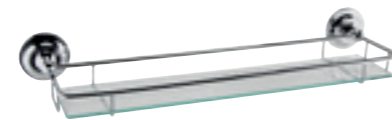

Shower Tidy
LH316 **£142.00**

Large 2 Tier Corner Basket
LL308 **£96.00**

Deep Corner Basket
LL306 **£50.00**

Soap Dish
LH303 **£56.00**

Gallery Shelf
LH305 **£84.00**

3 Tier Towel Rack
260mm x 612mm
x 247mm
LA380 **£173.00**