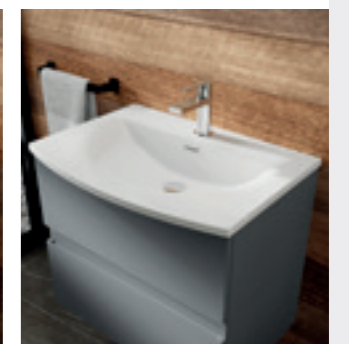

Basin 4 - Curved Ceramic