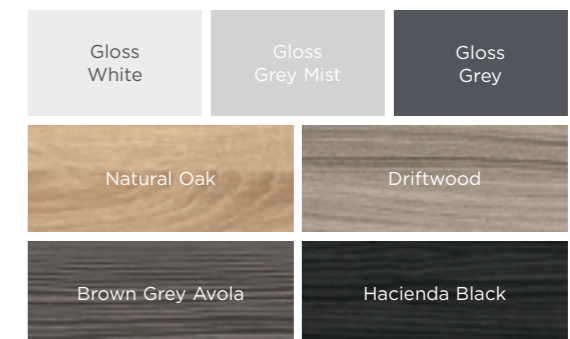

AVAILABLE COLOURS

Our wide palette of colours reflects the very latest in tonal trends as well as traditional favourites.

Supplied Rigid | Soft Close

MADE IN BRITAIN

HOW TO ORDER

1. Measure your available space and select your configuration of furniture units & sizes
2. Choose slimline or full depth units
3. Choose your desired colourway, handles and worktop
4. Choose a basin and back to wall pan