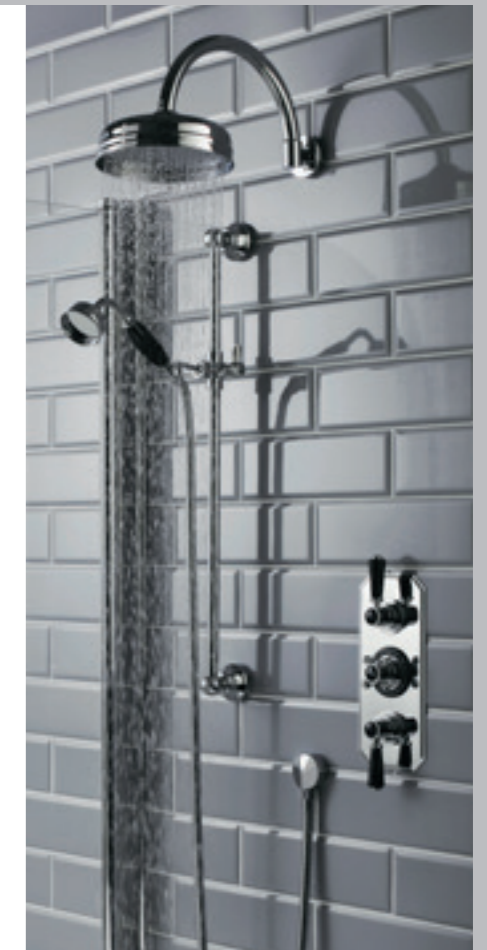

OLD LONDON:
TOPAZ
SHOWERS
BLACK CERAMIC

20 YEAR GUARANTEE
MADE IN BRITAIN
Safety Anti Scald

PUSH BUTTON THERMOSTATIC SHOWERS

- Works from as little as 1 bar pressure
- Outlets can be operated individually, or enjoy one, two or three simultaneously (depending on valve, accessories and available water pressure - see page 149 for water pressure and flow rate guide)

CONCEALED THERMOSTATIC SHOWERS

EXPOSED THERMOSTATIC SHOWERS

Twin Exposed Valve
BTSVT101 £476.00 LP1

Combine with the Back to Wall Shower Elbow for hidden pipework. See page 210