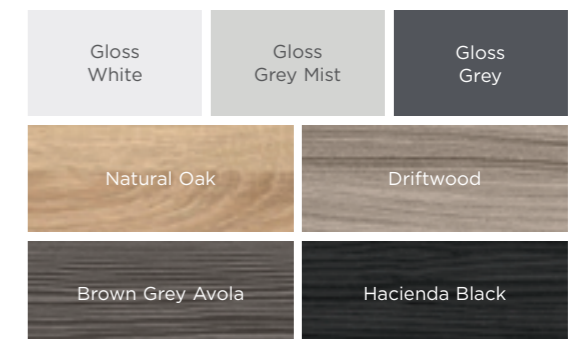

POLYMARBLE BASINS

Polymarble ensures a crisp, super smooth finish and is incredibly durable.

AVAILABLE COLOURS

Our wide palette of colours reflects the very latest in tonal trends as well as traditional favourites. We can help you create a perfectly harmonious look.