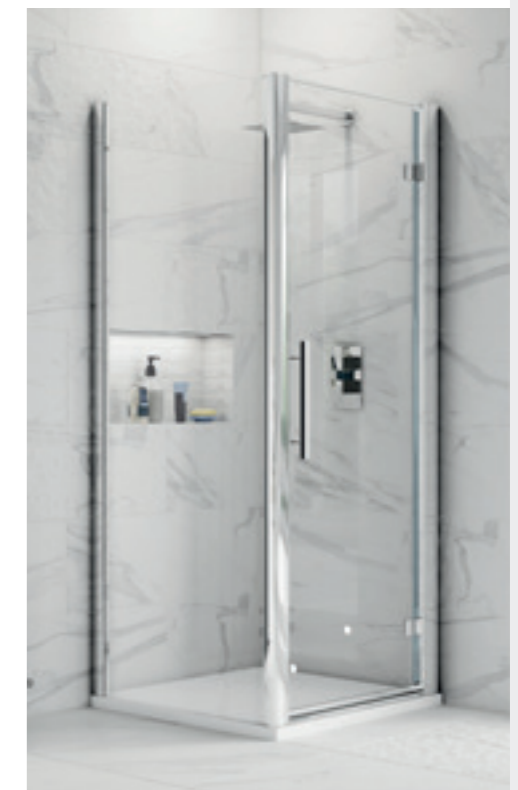

Hinged Door with optional Side Panel

SIDE PANELS

700mm
M70EP-E8 **£368.00**
Adjustment: 665-690mm

760mm
M76EP-E8 **£389.00**
Adjustment: 725-750mm

800mm
M80EP-E8 **£409.00**
Adjustment: 765-790mm

900mm
M90EP-E8 **£441.00**
Adjustment: 865-890mm

1000mm
M10EP-E8 **£502.00**
Adjustment: 965-990mm