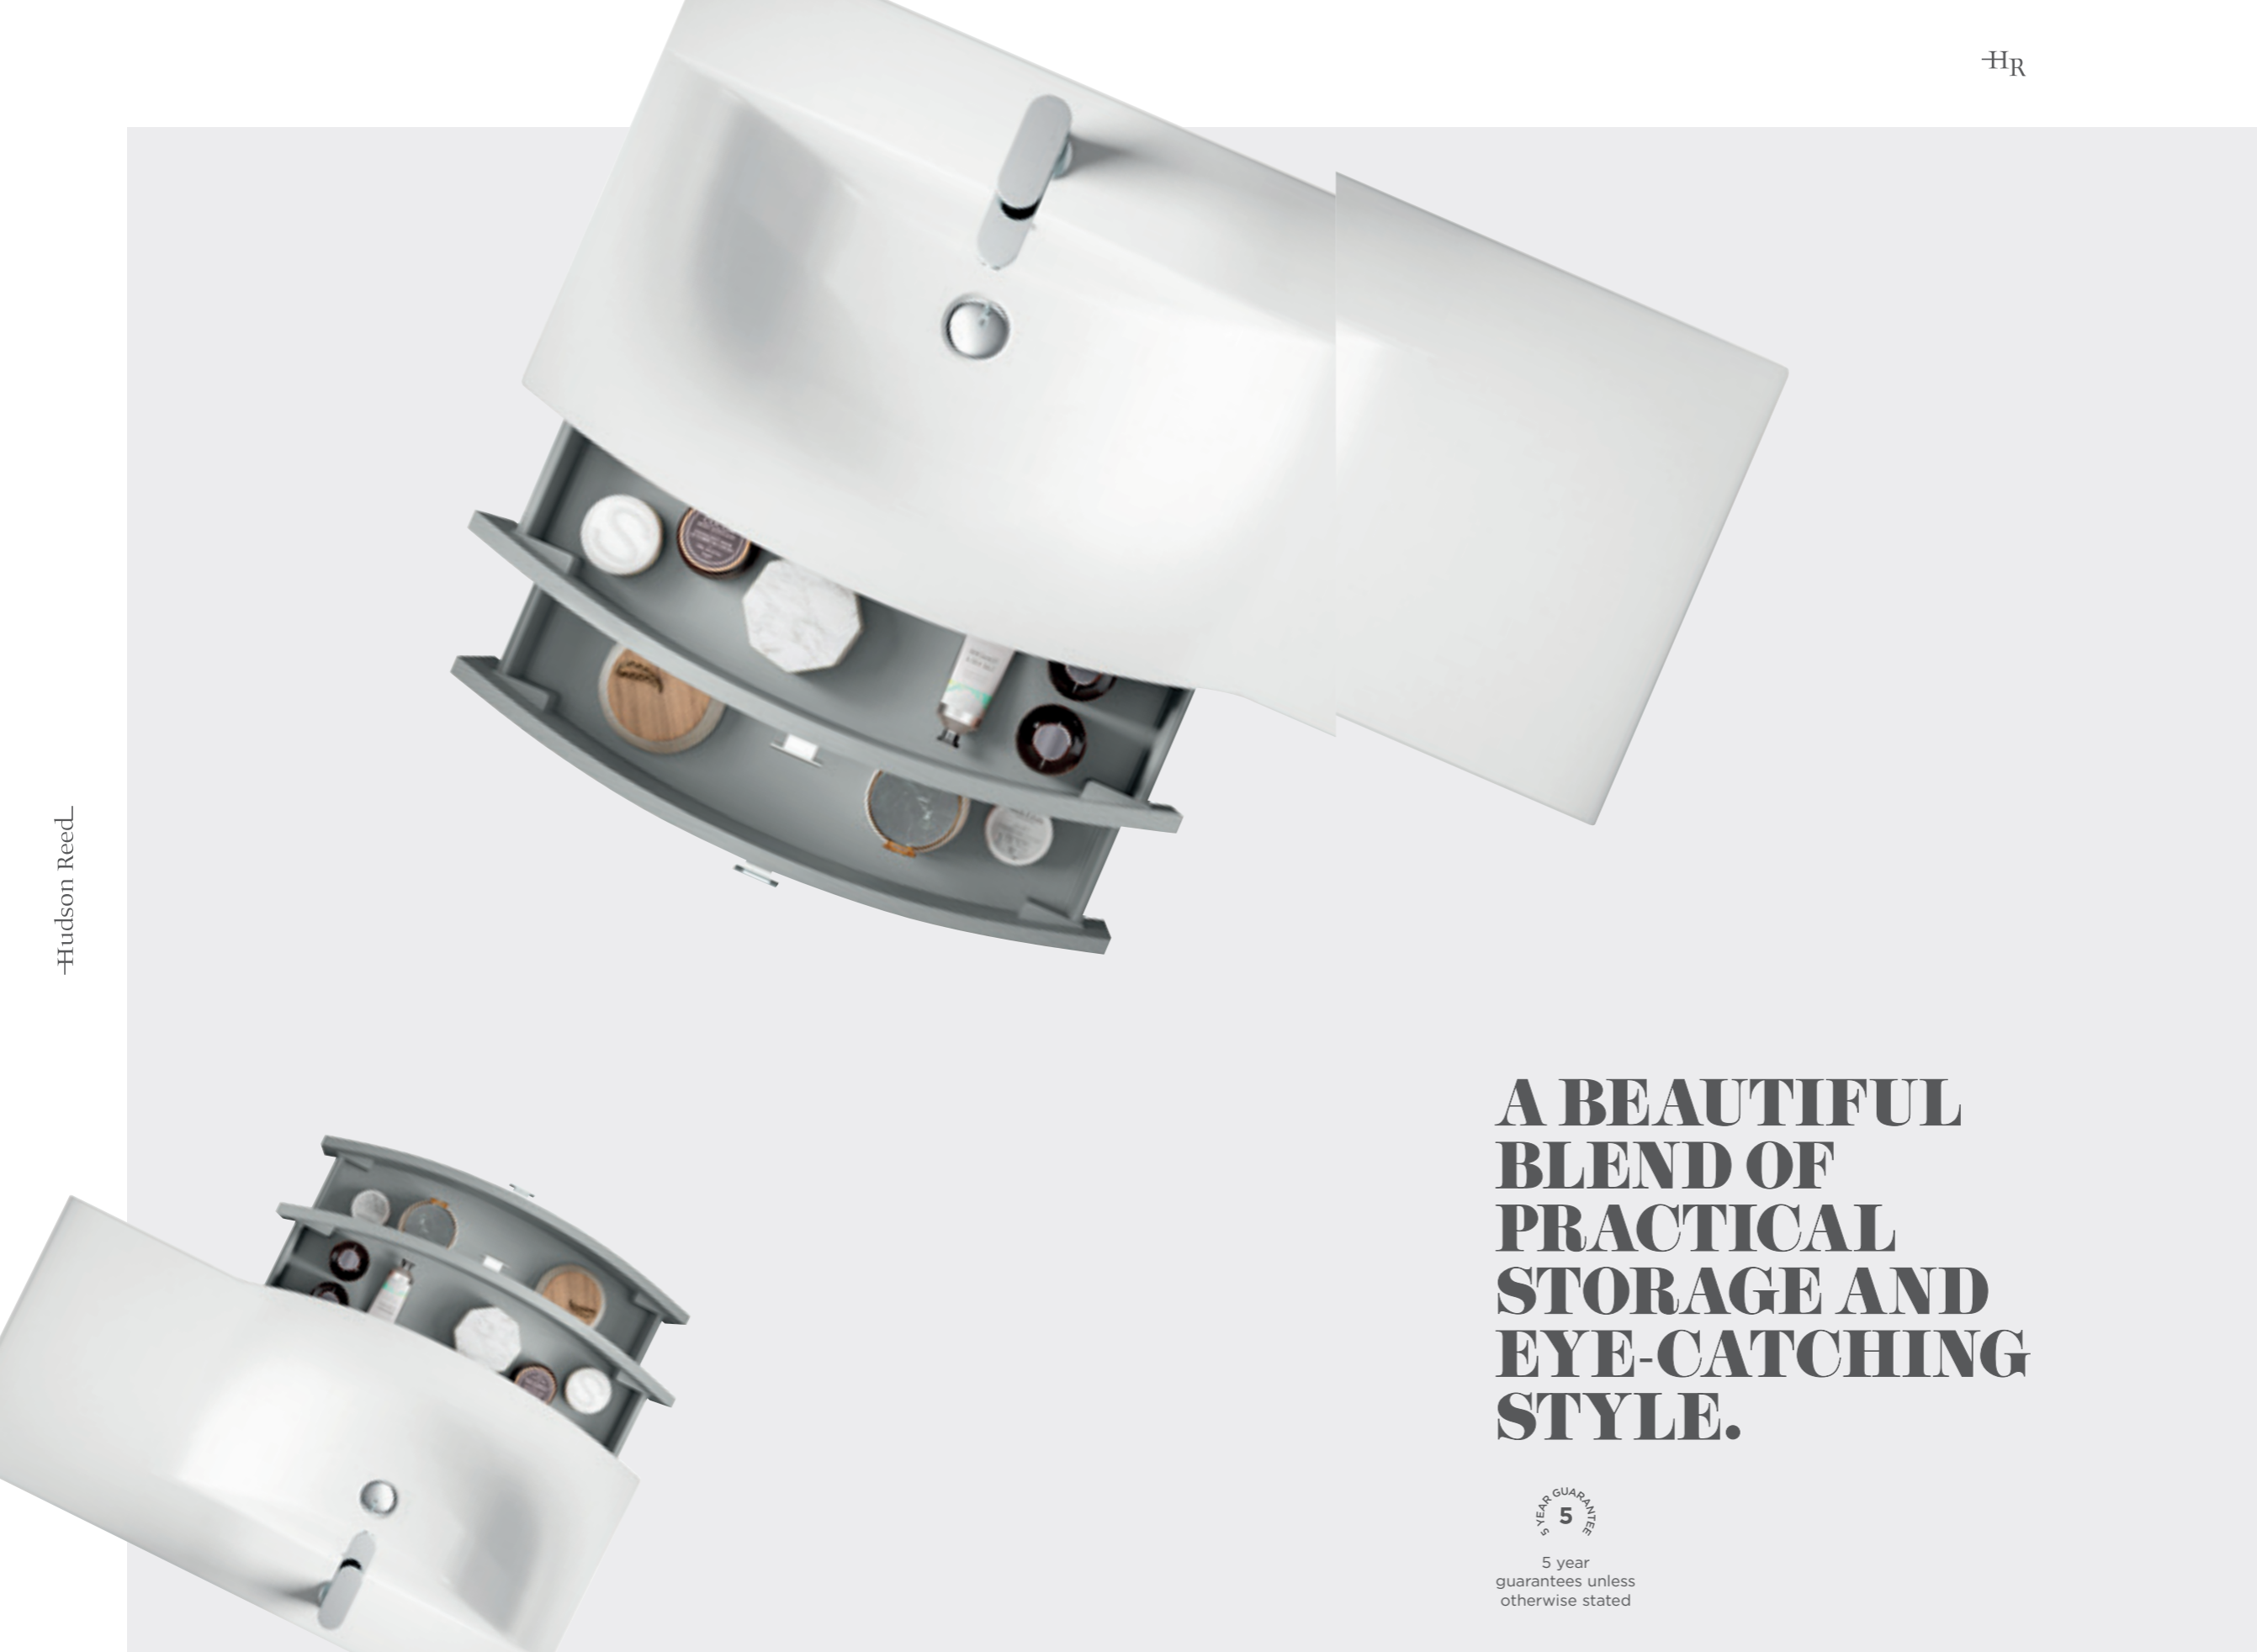

Hudson Reed

Beautiful made

Hudson Reed

TIMELESS

TIMELESS AND LUXURIOUS

Piece together your perfect traditional bathroom with our bespoke collection of freestanding baths, ceramics and furniture, that look extraordinary and work together flawlessly.