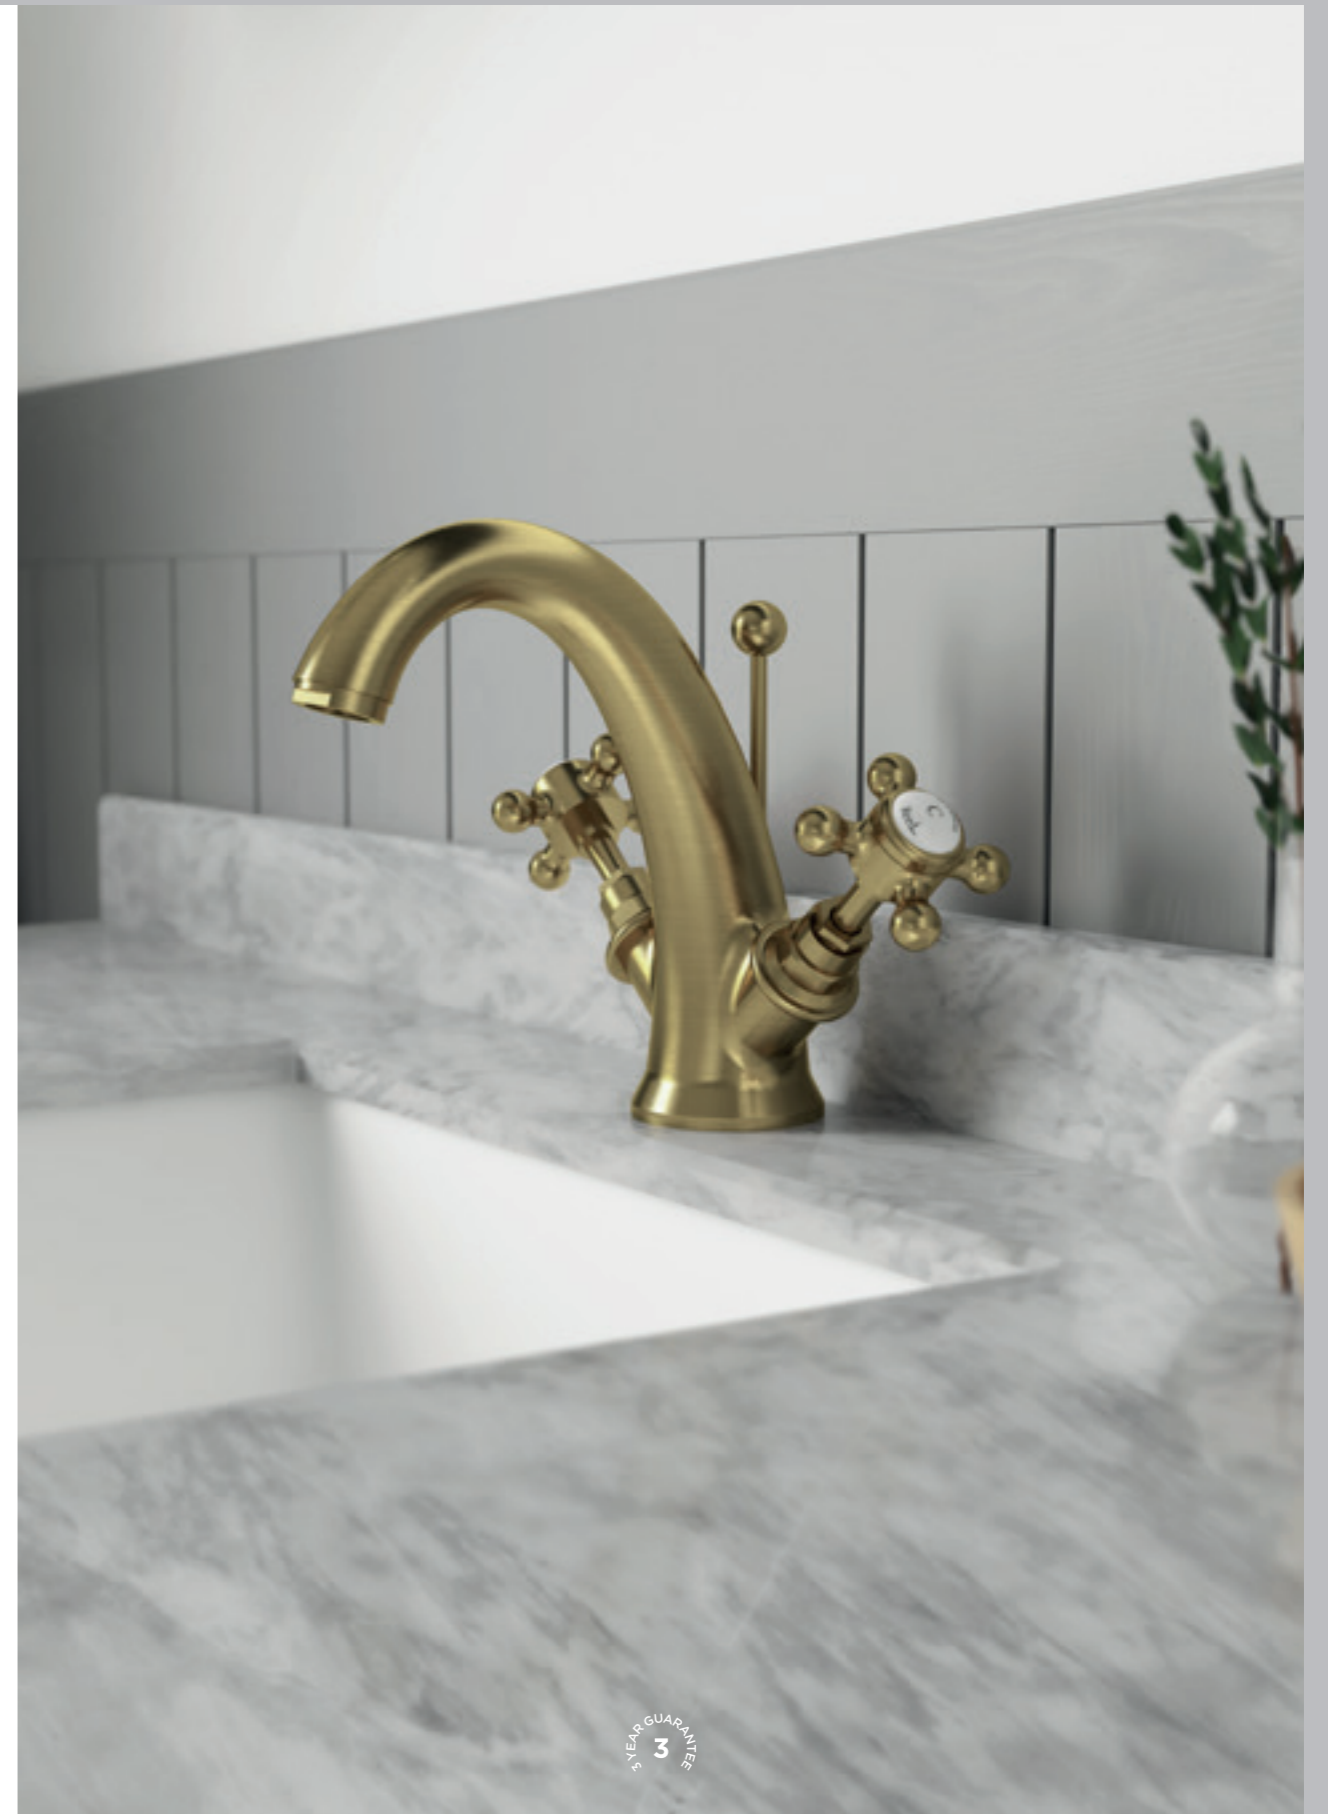

**TOPAZ
CROSSHEAD**

**BRUSHED BRASS WITH
HEXAGONAL COLLAR**

Physical Vapour Deposition (PVD) coating for superior durability and resistance to abrasions, scratches and corrosion.

BASIN

BATH

SHOWER KITS

BATH & SHOWER