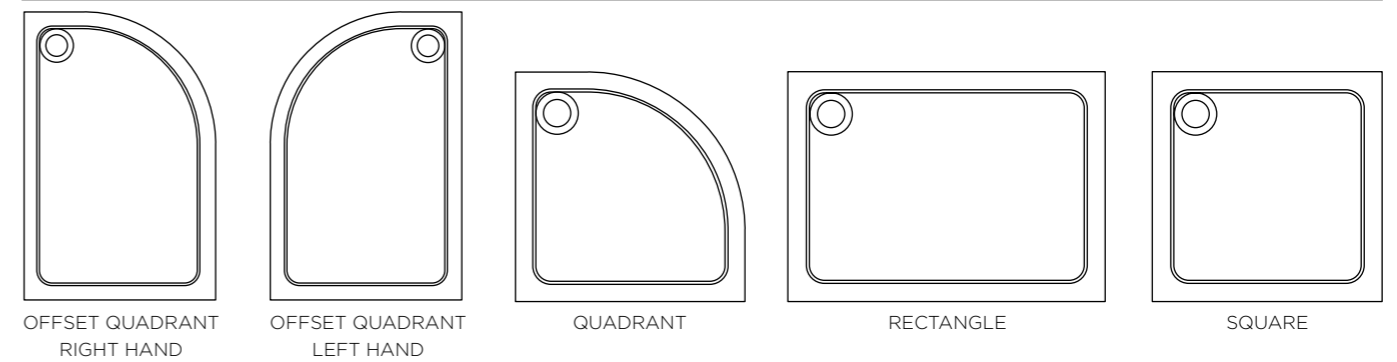

RECTANGLE

Size	Standard Code	Standard Price	Anti-Slip Code	Anti-Slip Price
800 x 700	AQ9-8070	£265.00	ASP-8070	£345.00
900 x 700	AQ9-9070	£341.00	ASP-9070	£443.00
900 x 760	AQ9-9076	£341.00	ASP-9076	£443.00
900 x 800	AQ9-9080	£341.00	ASP-9080	£443.00
1000 x 700	AQ9-1070	£365.00	ASP-1070	£475.00
1000 x 760	AQ9-1076	£384.00	ASP-1076	£499.00
1000 x 800	AQ9-1080	£413.00	ASP-1080	£537.00
1000 x 900	AQ9-1090	£433.00	ASP-1090	£561.00
1100 x 700	AQ9-1170	£367.00	ASP-1170	£479.00
1100 x 760	AQ9-1176	£367.00	ASP-1176	£479.00
1100 x 800	AQ9-1180	£391.00	ASP-1180	£508.00
1100 x 900	AQ9-1190	£391.00	ASP-1190	£508.00
1200 x 700	AQ9-1270	£369.00	ASP-1270	£482.00
1200 x 760	AQ9-1276	£369.00	ASP-1276	£482.00
1200 x 800	AQ9-1280	£404.00	ASP-1280	£524.00
1200 x 900	AQ9-1290	£427.00	ASP-1290	£552.00
1300 x 800	AQ9-1380	£500.00	ASP-1380	£648.00
1400 x 700	AQ9-1470	£553.00	ASP-1470	£718.00
1400 x 760	AQ9-1476	£564.00	ASP-1476	£732.00
1400 x 800	AQ9-1480	£573.00	ASP-1480	£745.00
1400 x 900	AQ9-1490	£583.00	ASP-1490	£757.00
1500 x 700	AQ9-1570	£593.00	ASP-1570	£769.00
1500 x 760	AQ9-1576	£593.00	ASP-1576	£769.00
1500 x 800	AQ9-1580	£604.00	ASP-1580	£783.00
1500 x 900	AQ9-1590	£614.00	ASP-1590	£799.00
1600 x 700	AQ9-1670	£622.00	ASP-1670	£808.00
1600 x 760	AQ9-1676	£622.00	ASP-1676	£808.00
1600 x 800	AQ9-1680	£644.00	ASP-1680	£836.00
1600 x 900	AQ9-1690	£644.00	ASP-1690	£836.00
1700 x 700	AQ9-1770	£652.00	ASP-1770	£846.00
1700 x 760	AQ9-1776	£652.00	ASP-1776	£846.00
1700 x 800	AQ9-1780	£652.00	ASP-1780	£846.00
1700 x 900	AQ9-1790	£652.00	ASP-1790	£846.00
1800 x 800	AQ9-1880	£705.00	ASP-1880	£917.00

QUADRANT

Size	Standard Code	Standard Price	Anti-Slip Code	Anti-Slip Price
800 x 800	AQ9-8080Q	£332.00	ASP-8080Q	£432.00
900 x 900	AQ9-9090Q	£341.00	ASP-9090Q	£441.00
1000 x 1000	AQ9-1010Q	£350.00	ASP-1010Q	£455.00

OFFSET QUADRANT

Size	Standard Code	Standard Price	Anti-Slip Code	Anti-Slip Price
900 x 760	AQ9-9076Q-L	£393.00	ASP-9076Q-L	£510.00
900 x 760	AQ9-9076Q-R	£393.00	ASP-9076Q-R	£510.00
1000 x 800	AQ9-1080Q-L	£413.00	ASP-1080Q-L	£537.00
1000 x 800	AQ9-1080Q-R	£413.00	ASP-1080Q-R	£537.00
1200 x 800	AQ9-1280Q-L	£434.00	ASP-1280Q-L	£564.00
1200 x 800	AQ9-1280Q-R	£434.00	ASP-1280Q-R	£564.00
1200 x 900	AQ9-1290Q-L	£453.00	ASP-1290Q-L	£588.00
1200 x 900	AQ9-1290Q-R	£453.00	ASP-1290Q-R	£588.00

SQUARE

Size	Standard Code	Standard Price	Anti-Slip Code	Anti-Slip Price
700 x 700	AQ9-7070	£219.00	ASP-7070	£285.00
760 x 760	AQ9-7676	£211.00	ASP-7676	£276.00
800 x 800	AQ9-8080	£265.00	ASP-8080	£345.00
900 x 900	AQ9-9090	£341.00	ASP-9090	£443.00
1000 x 1000	AQ9-1010	£479.00	ASP-1010	£621.00

RISER LEG & PANEL*

Size	Code	Price
700-760mm**	AQ195/000	£93.00
800-1200mm**	AQ196/000	£110.00
1400-1700mm**	AQ197/000	£156.00
800 & 900mm Quadrants***	AQ198/000	£176.00
1000 Quadrants***	AQ194/000	£219.00
All Offset Quadrants***	AQ199/000	£204.00