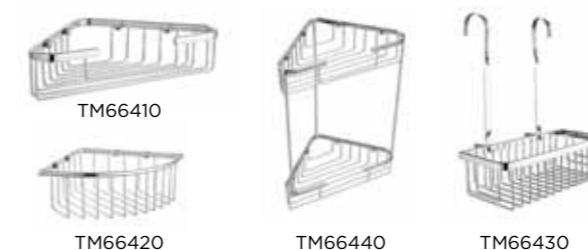

Shower Baskets

Description	Code	Price
Wall Mounted Triangular Corner Basket	TM66410	£59.00
Wall Mounted Deep Triangular Corner Basket	TM66420	£65.00
Wall Mounted Triangular Double Corner Basket	TM66440	£112.00
Shower Basket for Exposed Bar Valves	TM66430	£79.00