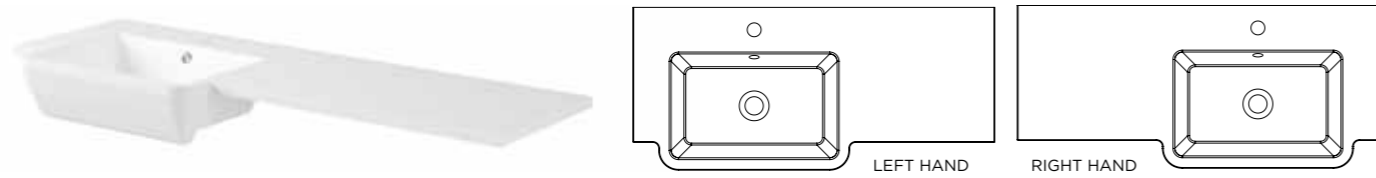

ELATION FITTED INTEGRATED BASINS

Description	Left Hand Code	Right Hand Code	Price
900 Worktop with Integrated Basin D410 x W910 x H20 (130)	885L	885R	£371.00
1200 Worktop with Integrated Basin D410 x W1210 x H20 (130)	886L	886R	£424.00
1500 Worktop with Integrated Basin D410 x W1510 x H20 (130)	887L	887R	£477.00