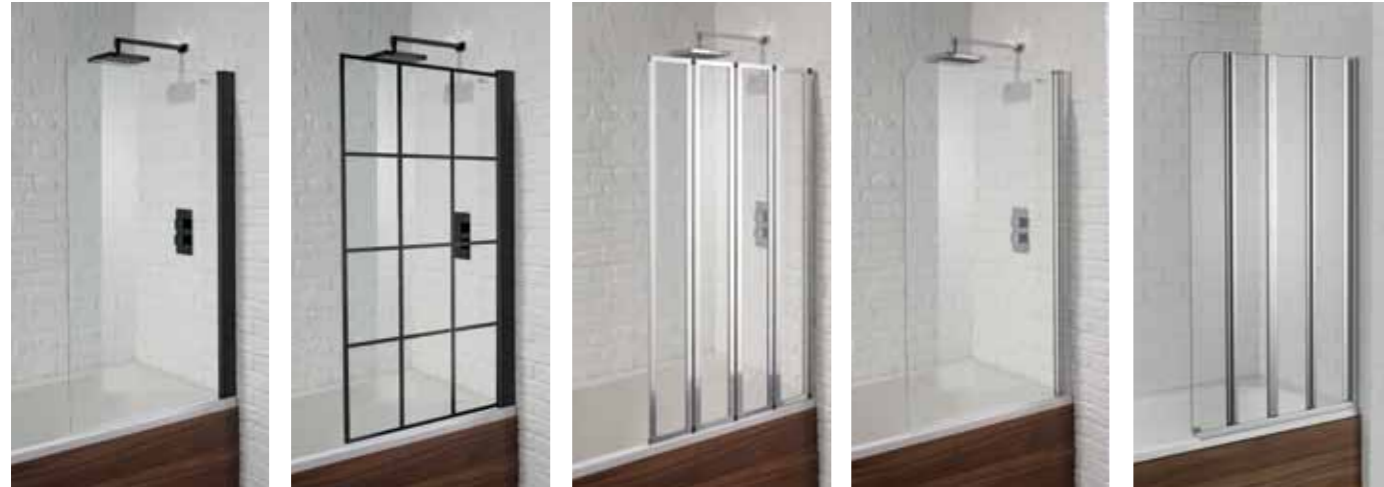

venturi6

AQ9349-BLK   AQ9349CR   AQ9350S   AQ9351S   AQ9357RS